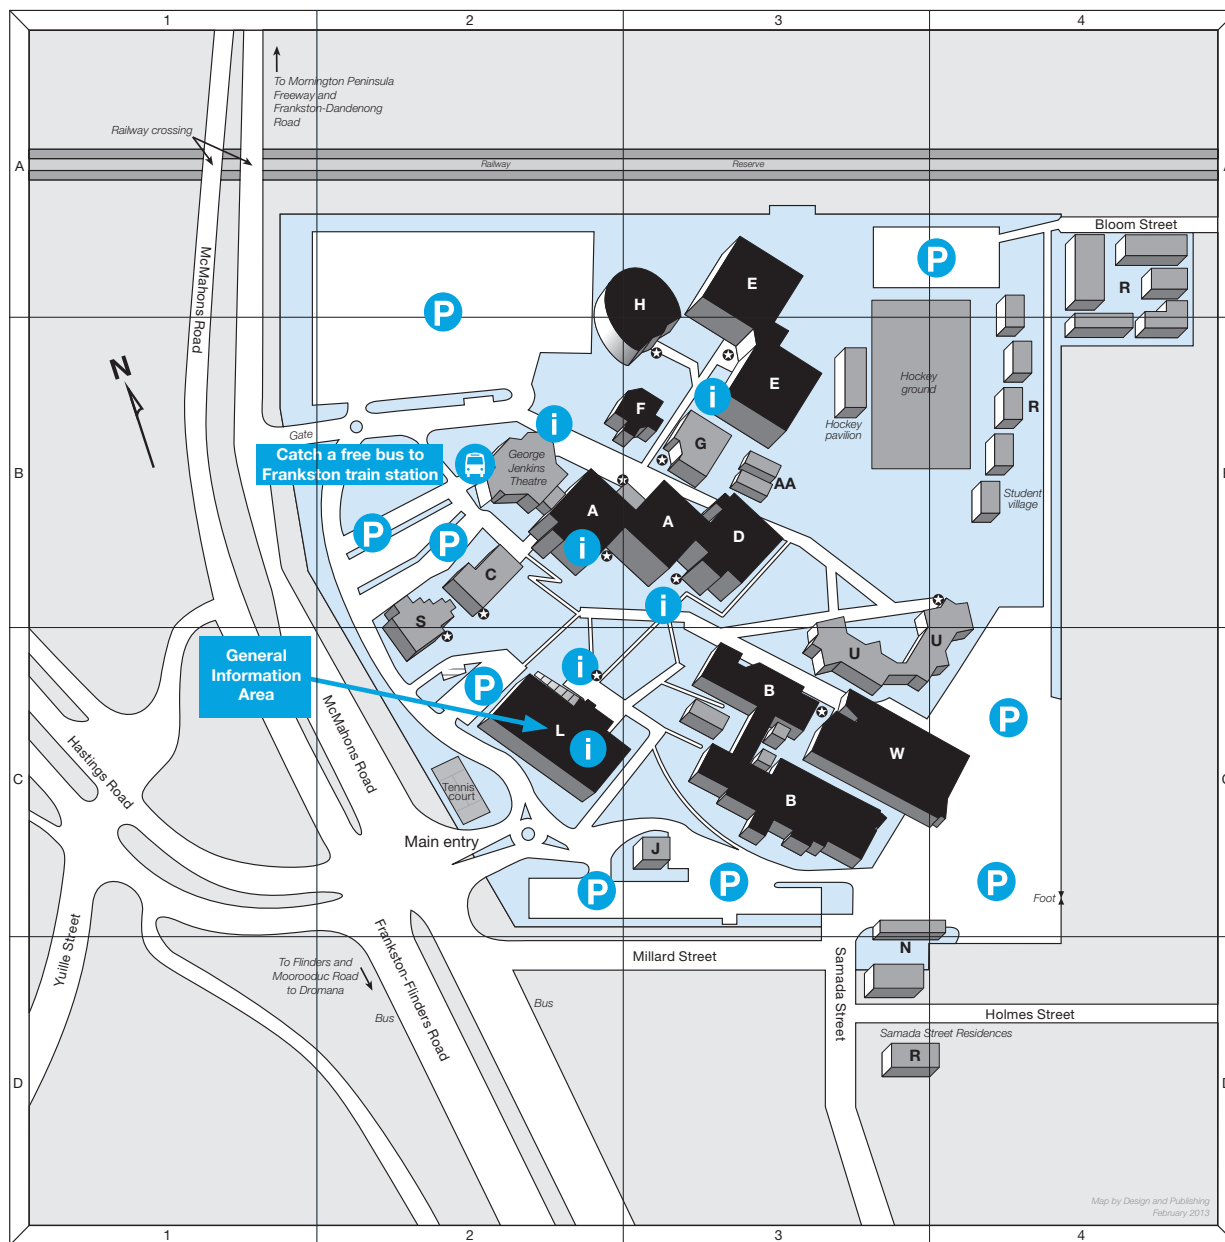

# PENINSULA CAMPUS MAP

| BUILDING | MAP LOCATION |
|----------|--------------|
| A        | B2           |
| B        | C3           |
| D        | B3           |
| E        | B3           |
| F        | B3           |
| H        | A3           |
| L        | C2           |
| W        | C3           |

Free bus service will run all day between Frankston train station and the Peninsula Campus.

There's free parking on campus during Open Day.

See program collection points in the above map