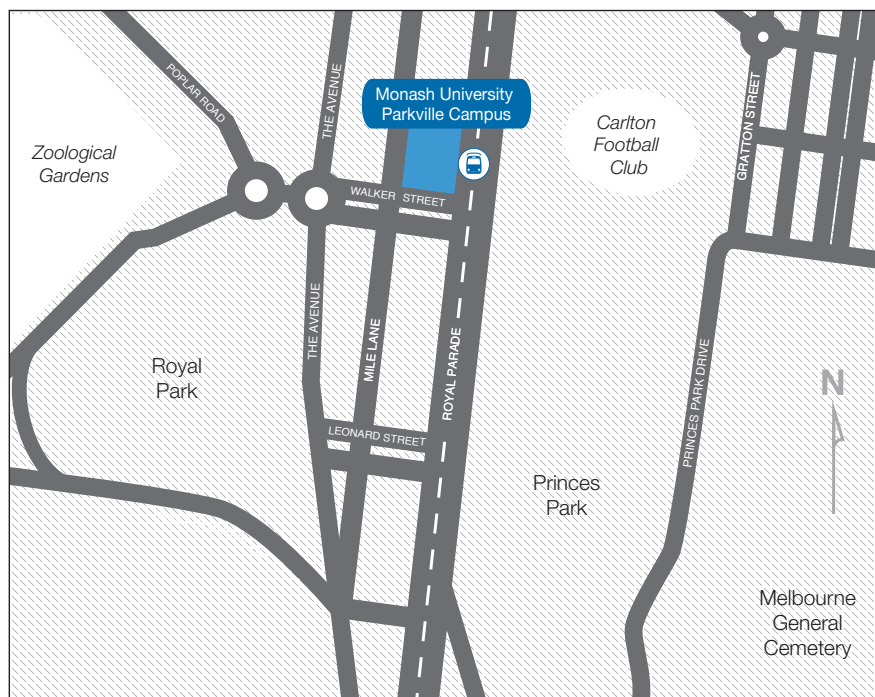

MONASH UNIVERSITY PARKVILLE CAMPUS

Pharmacy and Pharmaceutical Sciences

Sissons Building (401)

Level

Reception	G ●
Student services/Monash Connect	G ●
Cossar Hall	G ●
Pharmaceutical Society of Australia	1 ●
Lecture theatre 5	1 ●
Lecture theatres 1, 2 and 3	1, 2 ●

Scott Building (402)

Security office	G ●
Collaborative learning spaces 1-6	1 ●
Professional practice suites 1 and 2	1 ●
Drug Delivery, Disposition and Dynamics	2 ●
Le Zodiac Cafeteria	G ●

Manning Building (403)

Buildings and Property	G ●
CL Butchers Library	G ●

399 Royal Parade (404)

Office of the Dean and General Manager	G ●
Monash Institute of Pharmaceutical Sciences	G ●
Centre for Drug Candidate Optimisation	2 ●
Medicinal Chemistry	1 ●
Drug Discovery Biology	3 ●
Large Meeting Room	5 ●
Dean's Meeting Room	G ●
eSolutions	G ●
Pharmacy and Pharmaceutical Sciences Foundation	G ●
Primary Café	G ●

407 Royal Parade (407)

Centre for Medicine Use and Safety	1 ●

Parking

Underground parking, 399 Royal Parade (404)	●

Loading docks

399 Royal Parade (404), off Mile Lane	●

Public transport

No. 19 tram (North Coburg – Flinders Street Station)	Corner Walker Street / Royal Parade
Royal Park Train Station	Poplar Road, Parkville (10 min walk to campus)

Bicycle storage

399 Royal Parade (404)	●
Manning Building	●

Smoke-free Monash

Monash Parkville campus is smoke-free.