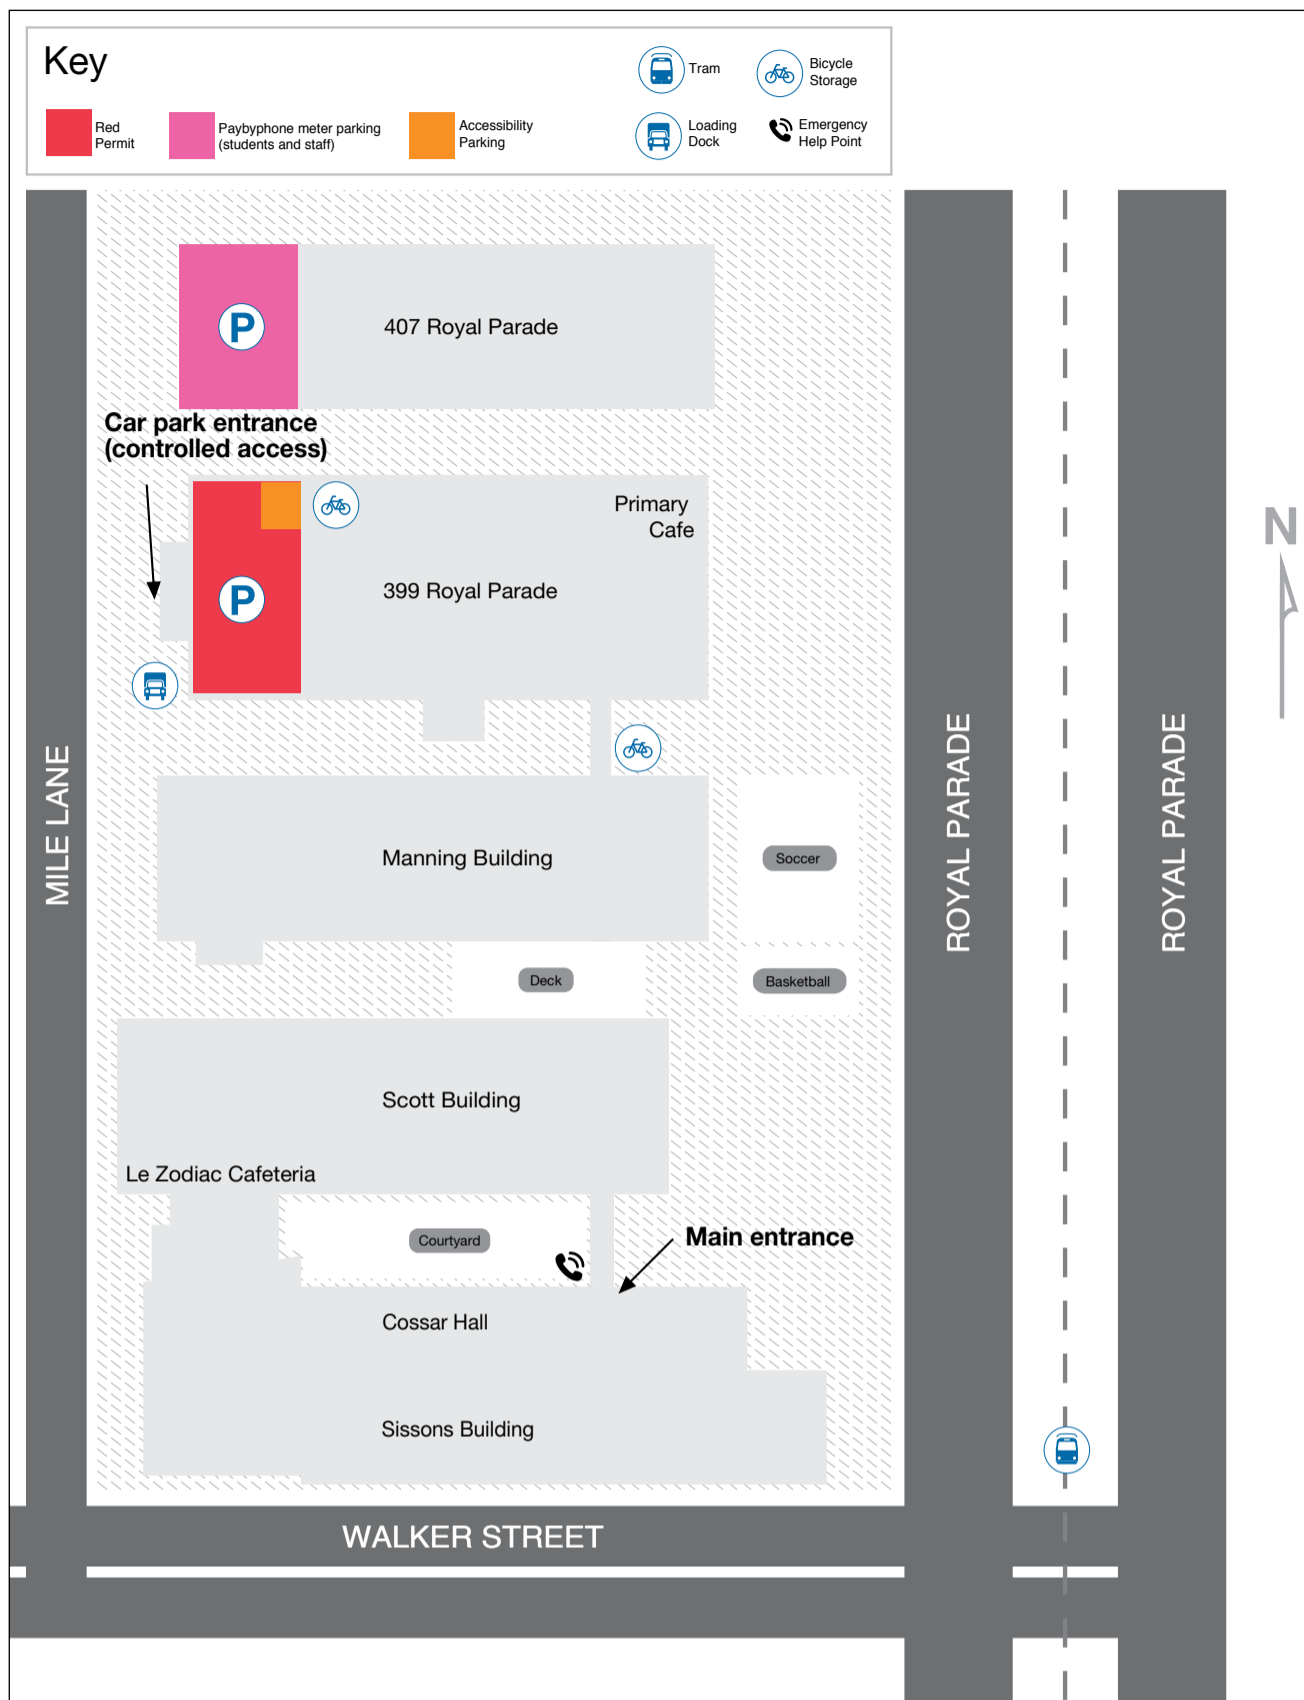

Monash University Parkville campus

Sissons Building

Level

Reception	G
Student services/Monash Connect	G
Cossar Hall	G
Pharmaceutical Society of Australia	1
Lecture theatre 5	1
Lecture theatres 1, 2 and 3	1, 2

Scott Building

Security office	G
Collaborative learning spaces 1-6	1
Professional practice suites 1 and 2	1
Drug Delivery, Disposition and Dynamics	2
Le Zodiac Cafeteria	G

Manning Building

Buildings and Property	G
CL Butchers Library	G

407 Royal Parade

Centre for Medicine Use and Safety	1
------------------------------------	---

Parking

Underground parking, 399 Royal Parade

Loading docks

399 Royal Parade, off Mile Lane

Public transport

No. 19 tram (North Coburg – Flinders Street Station)

Address

381 Royal Parade	Poplar Road, Parkville (10 min walk to campus)
------------------	--