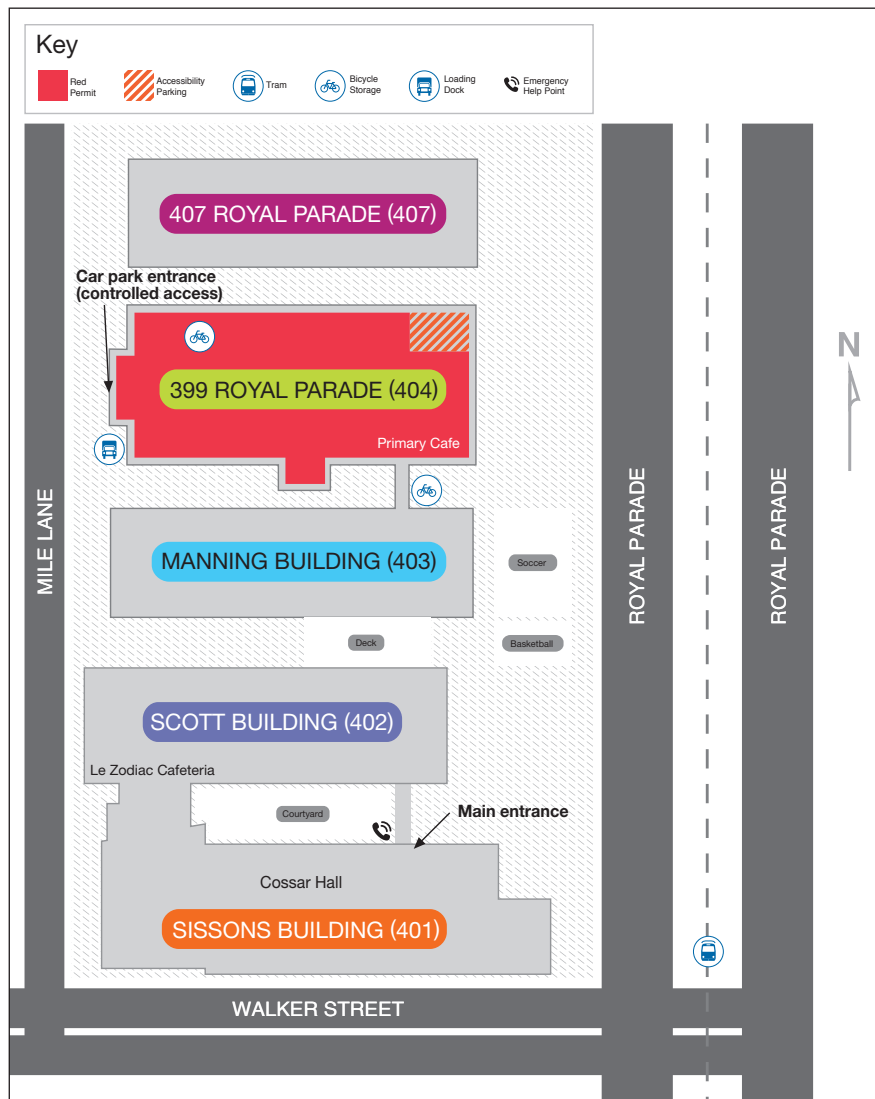

MONASH UNIVERSITY PARKVILLE CAMPUS

Pharmacy and Pharmaceutical Sciences

Sissons Building (401)

Level

Reception	G ●
Student services/Monash Connect	G ●
Cossar Hall	G ●
Pharmaceutical Society of Australia	1 ●
Lecture theatre 5	1 ●
Lecture theatres 1, 2 and 3	1, 2 ●

Buildings and Property	G ●
CL Butchers Library	G ●

399 Royal Parade (404)

Office of the Dean and General Manager	G ●
Monash Institute of Pharmaceutical Sciences	G ●
Centre for Drug Candidate Optimisation	2 ●
Medicinal Chemistry	1 ●
Drug Discovery Biology	3 ●
Large Meeting Room	5 ●
Dean's Meeting Room	G ●
eSolutions	G ●
Pharmacy and Pharmaceutical Sciences Foundation	G ●
Primary Café	G ●

407 Royal Parade (407)

Centre for Medicine Use and Safety	1 ●
------------------------------------	-----

Parking

Underground parking, 399 Royal Parade (404)	●
---	---

Loading docks

399 Royal Parade (404), off Mile Lane	●
---------------------------------------	---

Public transport

No. 19 tram (North Coburg – Flinders Street Station)	Corner Walker Street / Royal Parade
Royal Park Train Station	Poplar Road, Parkville (10 min walk to campus)

Bicycle storage

399 Royal Parade (404)	●
Manning Building	●