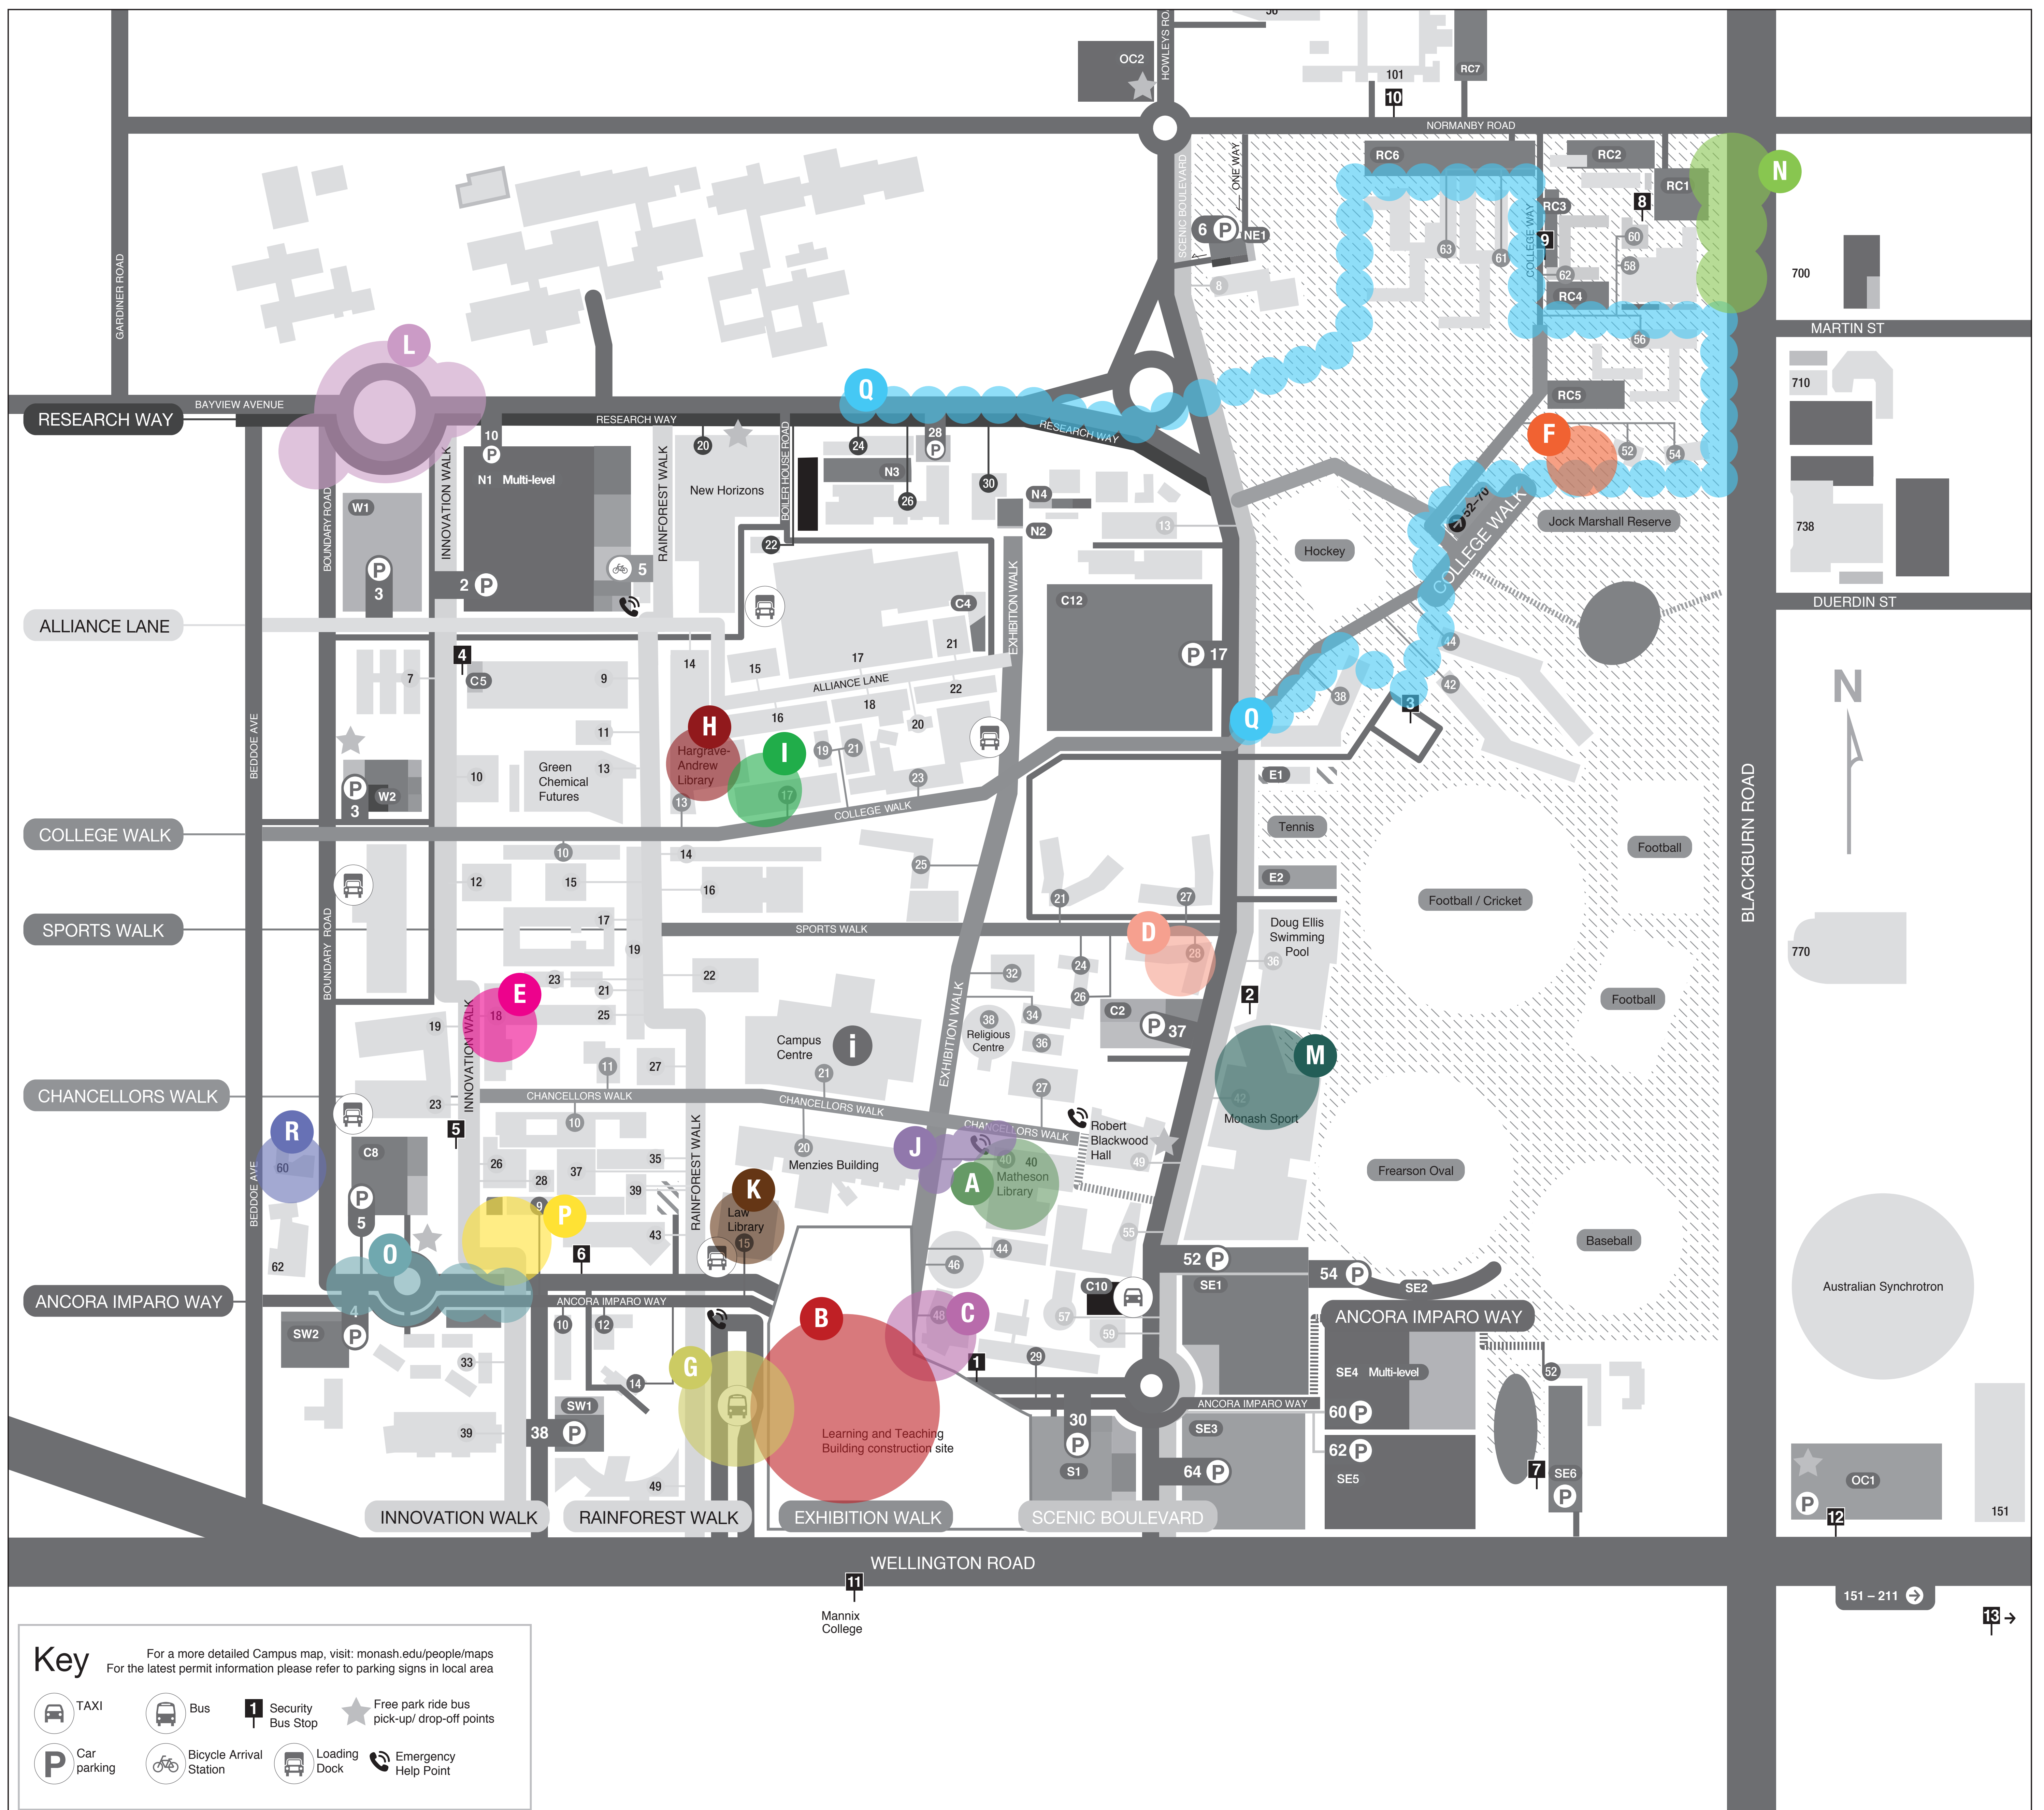

CLAYTON DEVELOPMENT MAP

CURRENT DEVELOPMENTS

A	Jul 2015 – Feb 2017	Sir Louis Matheson Library refurbishment
B	Jan 2016 – Feb 2018	Learning and Teaching Building
C	Mar 2016 – Jul 2019	Alexander Theatre redevelopment
D	Dec 2016 – Feb 2017	28 Sports Walk retail tenancies
E	May 2016 – May 2017	18 Innovation Walk revitalisation
F	Aug 2016 – Jan 2017	JMR Biological Sciences Teaching Facility
G	Aug 2016 – Mar 2017	Monash Transport Interchange
H	Sep 2016 – Feb 2017	Hargrave-Andrew ground floor retail
I	Oct 2016 – Mar 2017	College Walk and Hargrave-Andrew landscaping
J	Oct 2016 – Aug 2017	Forum landscaping & Religious Centre
K	Oct 2016 – Feb 2017	Moot Court (Law Buildings stage 1)
L	Nov 2016 – Feb 2017	N1 traffic improvements
M	Nov 2016 – Feb 2017	Monash Sport roofing aircon and retail (stage 1)
N	Dec 2016 – Feb 2017	Blackburn Road bike path & wall
O	Jan 2017 – Jul 2017	Ancora Imparo Way realignment
P	Jan 2017 – Jan 2019	Biomedical Learning and Teaching Building
Q	Jan 2017 – Dec 2017	Fire Detection and EWIS Network Upgrade
R	Feb 2017 – Jul 2017	Monash-Oakleigh Legal Service

* Dates are subject to change