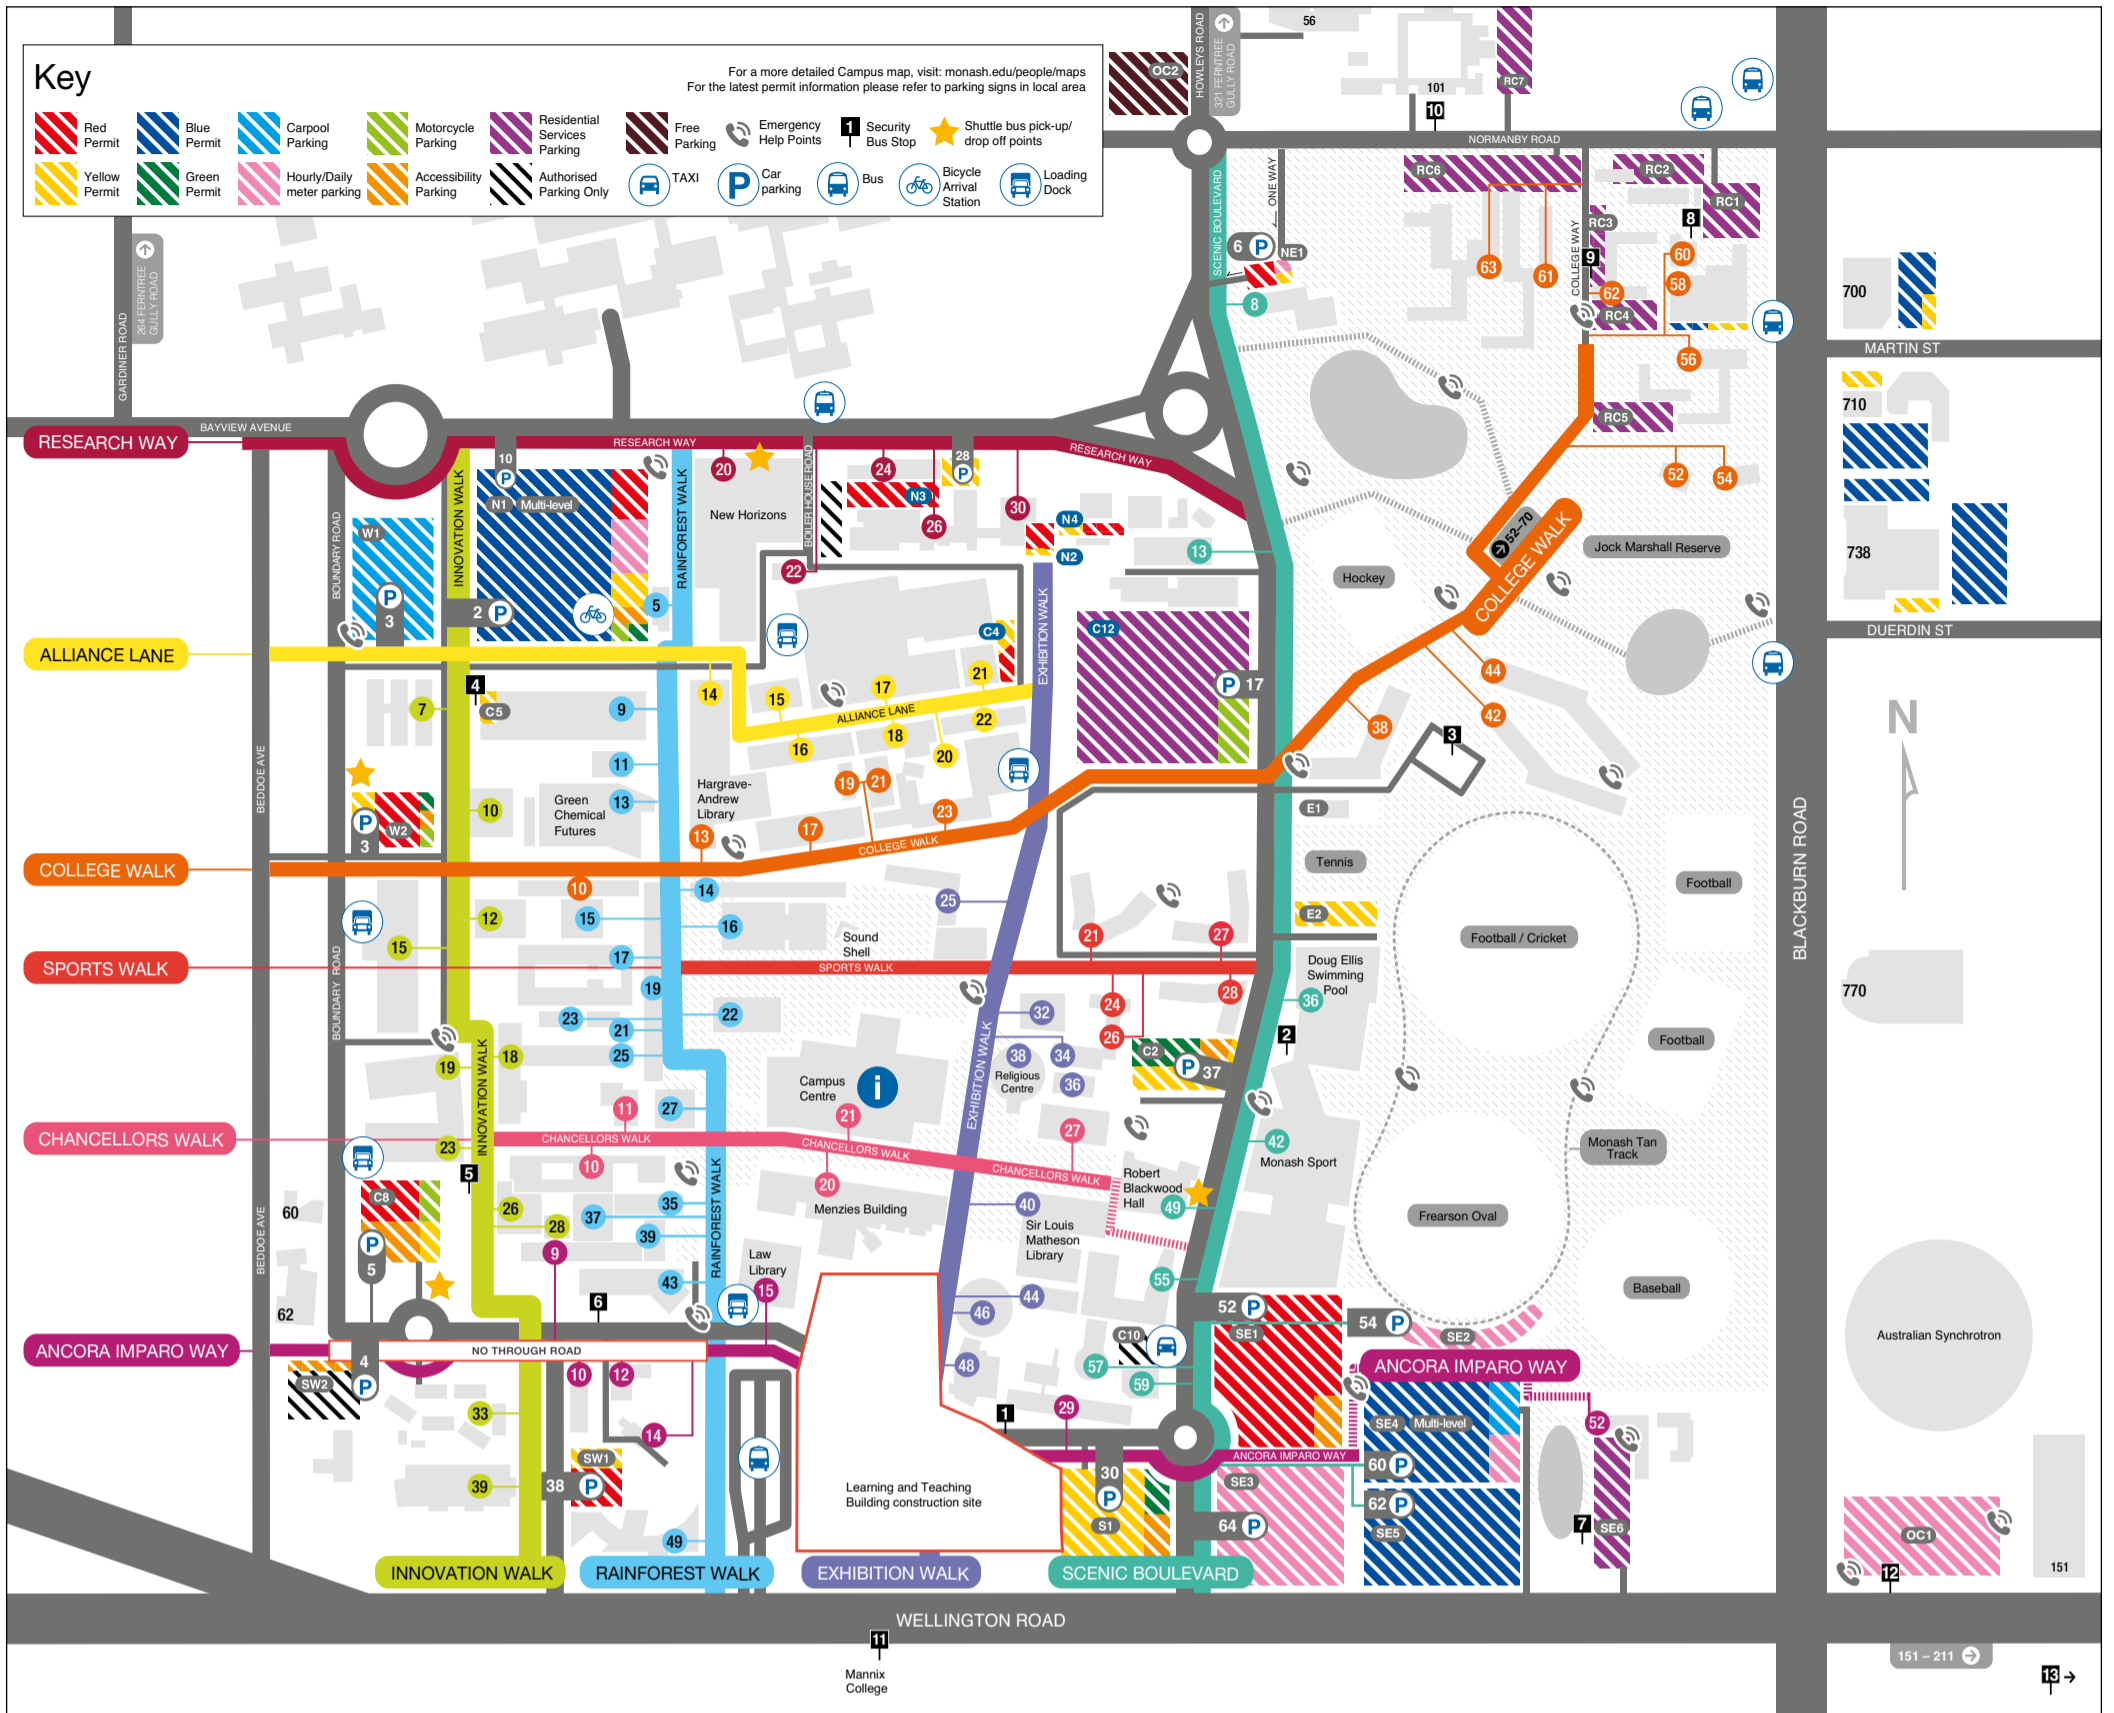

Monash University Clayton campus

Building/department name	Address
Alexander Theatre	48 Exhibition Walk
Australian Pulp and Paper Institute	15 Alliance Lane
Bicycle Arrival Station – James Gormley	5 Rainforest Walk
Biochemistry Laboratories	11 Chancellors Walk
Biological Sciences	25 Rainforest Walk
Biological Sciences Lecture Theatres S7– S8	21 Rainforest Walk
Biology	18 Innovation Walk
Boiler House	22 Research Way
Buildings and Property	26 & 30 Research Way
Campus Centre	21 Chancellors Walk
Central Science Block	19 Rainforest Walk
Chancellery Building A	27 Chancellors Walk
Chancellery Building B	36 Exhibition Walk
Chancellery Building C	34 Exhibition Walk
Chancellery Building D	26 Sports Walk
Chancellery Building E	24 Sports Walk
Chemistry	17 Rainforest Walk
Doug Ellis Swimming Pool	36 Scenic Boulevard
Education	29 Ancora Imparo Way
Earth, Atmosphere & Environment - see Mathematics	
Engineering 31	17 College Walk
Engineering 33	19 College Walk
Engineering 35	16 Alliance Lane
Engineering 36	18 Alliance Lane
Engineering 36A	20 Alliance Lane
Engineering 37	17 Alliance Lane
Engineering 69	22 Alliance Lane
Engineering 72	14 Alliance Lane
Engineering Examination Halls, EH1 – EH4	23 College Walk
Buildings and Property	26 Research Way
Faculty of Information Technology	25 Exhibition Walk
Faculty of Medicine Offices	43 Rainforest Walk
Faculty Teaching – MBBS	27 Rainforest Walk
First Year Biology	23 Rainforest Walk
Green Chemical Futures	13 Rainforest Walk
Hargrave-Andrew Library	13 College Walk
Information Services	44 Exhibition Walk
Japanese Studies Centre	12 Ancora Imparo Way
Jock Marshall Reserve	
Environmental Laboratories	52 College Walk
John Monash Science School	39 Innovation Walk
Krongold Centre	57 Scenic Boulevard
Law Building	15 Ancora Imparo Way
Law Library	15 Ancora Imparo Way
Mathematics & Earth, Atmosphere and Environment	9 Rainforest Walk
Medicine A	37 Rainforest Walk