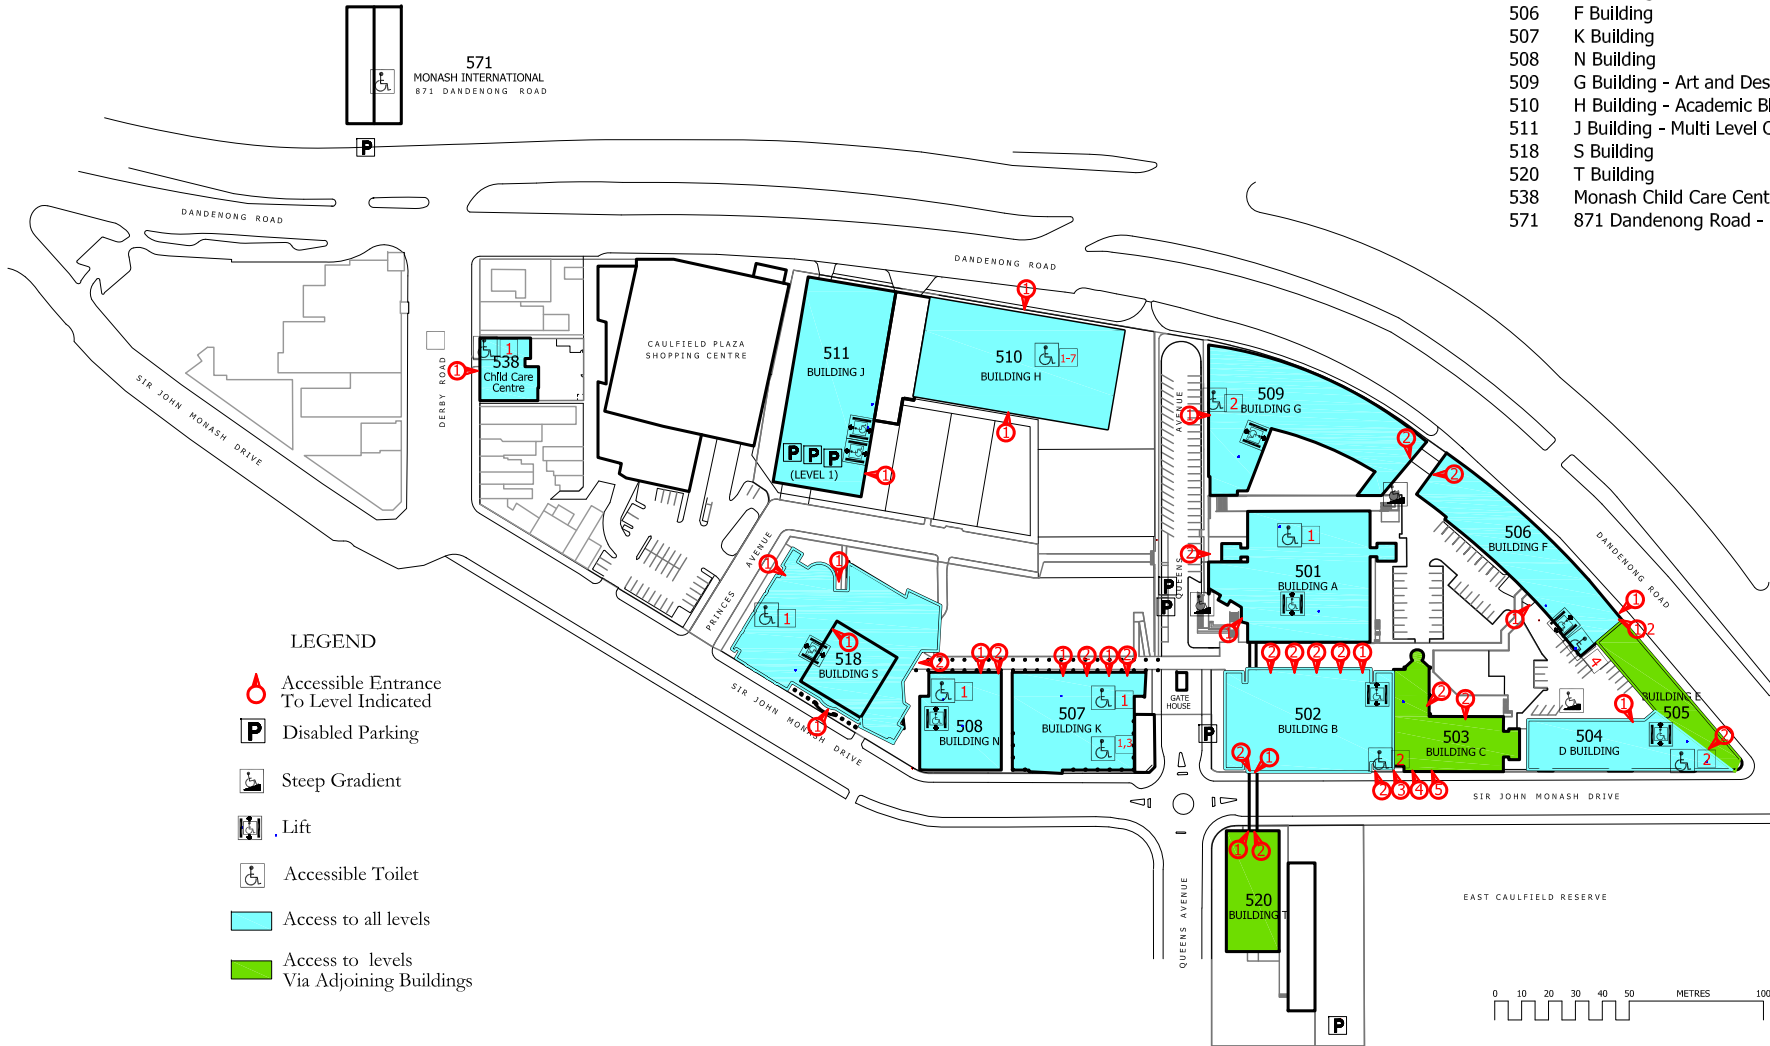

Building No.	Building Name
501	A Building
502	B Building
503	C Building
504	D Building - Fine Arts
505	E Building - Fine Arts
506	F Building
507	K Building
508	N Building
509	G Building - Art and Design
510	H Building - Academic Bldg
511	J Building - Multi Level Car park
518	S Building
520	T Building
538	Monash Child Care Centre - 24 Derby Road
571	871 Dandenong Road - Monash International

**LEGEND**

- Accessible Entrance To Level Indicated
- Disabled Parking
- Steep Gradient
- Lift
- Accessible Toilet
- Access to all levels
- Access to levels Via Adjoining Buildings