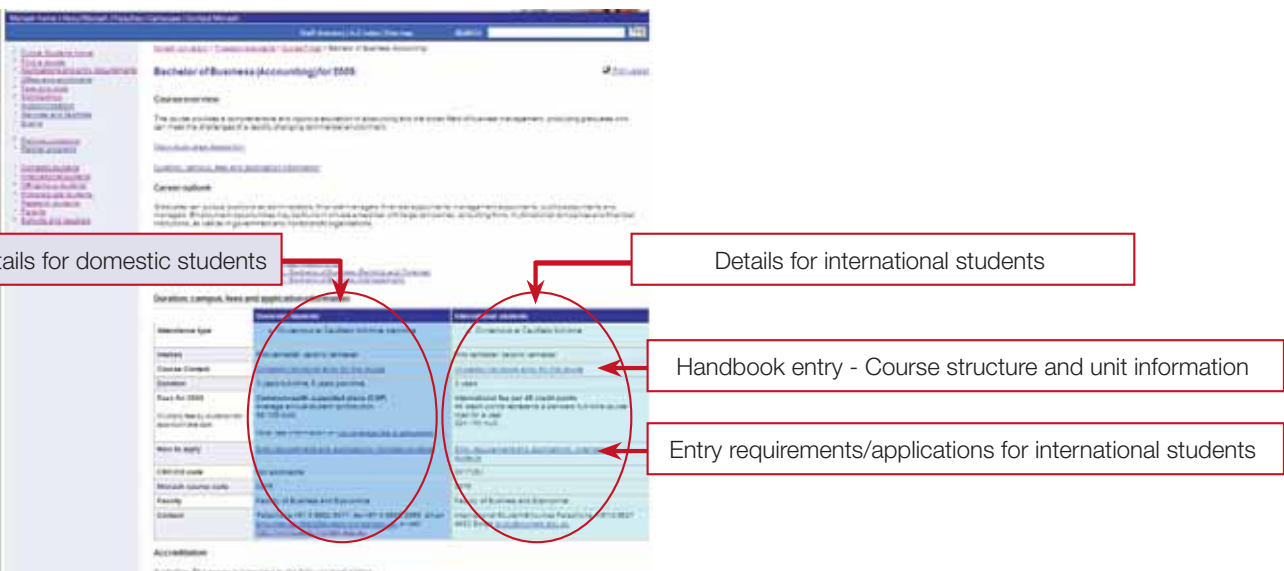

Advanced search - by study area, study level and location

Course information - with details for domestic AND international students

About Monash University

- Overview www.monash.edu.au/about/overview
- Campus tours www.monash.edu.au/on-show
- Faculties www.monash.edu.au/faculties
- Campuses www.monash.edu.au/campuses
- Monash College www.monashcollege.edu.au
- English Language Centre www.monash.edu/englishcentre