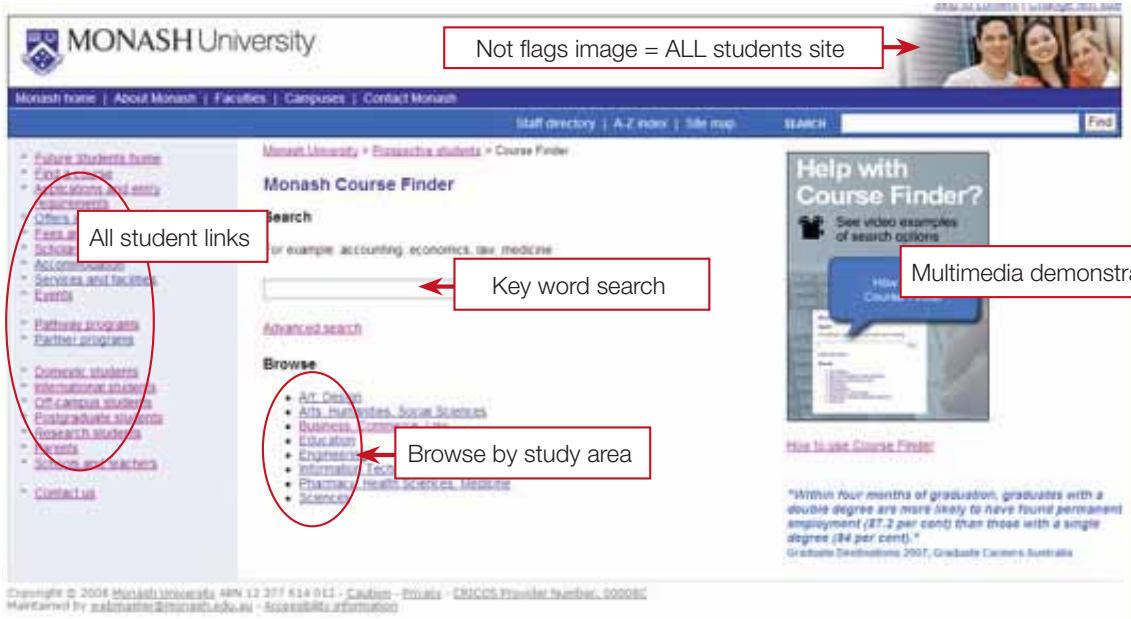

Application information links

**Time and weather**

Melbourne  
Friday 1:51 pm 19° C

Kuala Lumpur  
Friday 10:51 am 29° C

Johannesburg  
Friday 4:51 am 14° C

**Agent of the month**

Basic search or browse - by key word and study area

Advanced search - by study area, study level and location

Course information - with details for domestic AND international students