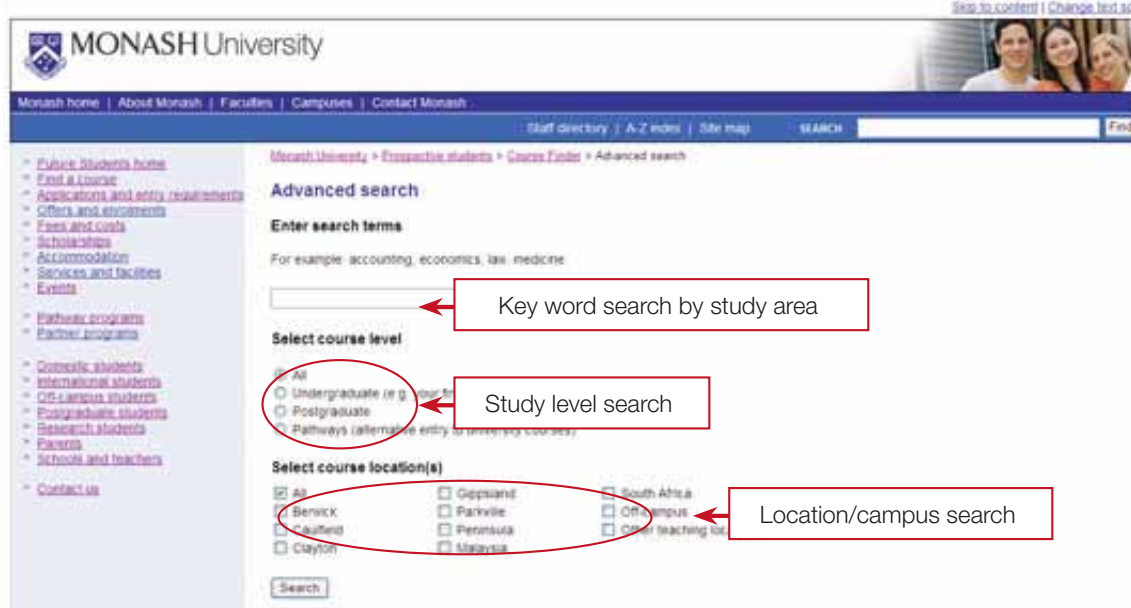

Application information links

**Time and weather**

Melbourne  
Friday 1:51 pm 19° C

Kuala Lumpur  
Friday 10:51 am 29° C

Johannesburg  
Friday 4:51 am 14° C

**Agent of the month**

Basic search or browse - by key word and study area

Advanced search - by study area, study level and location

Course information - with details for domestic AND international students