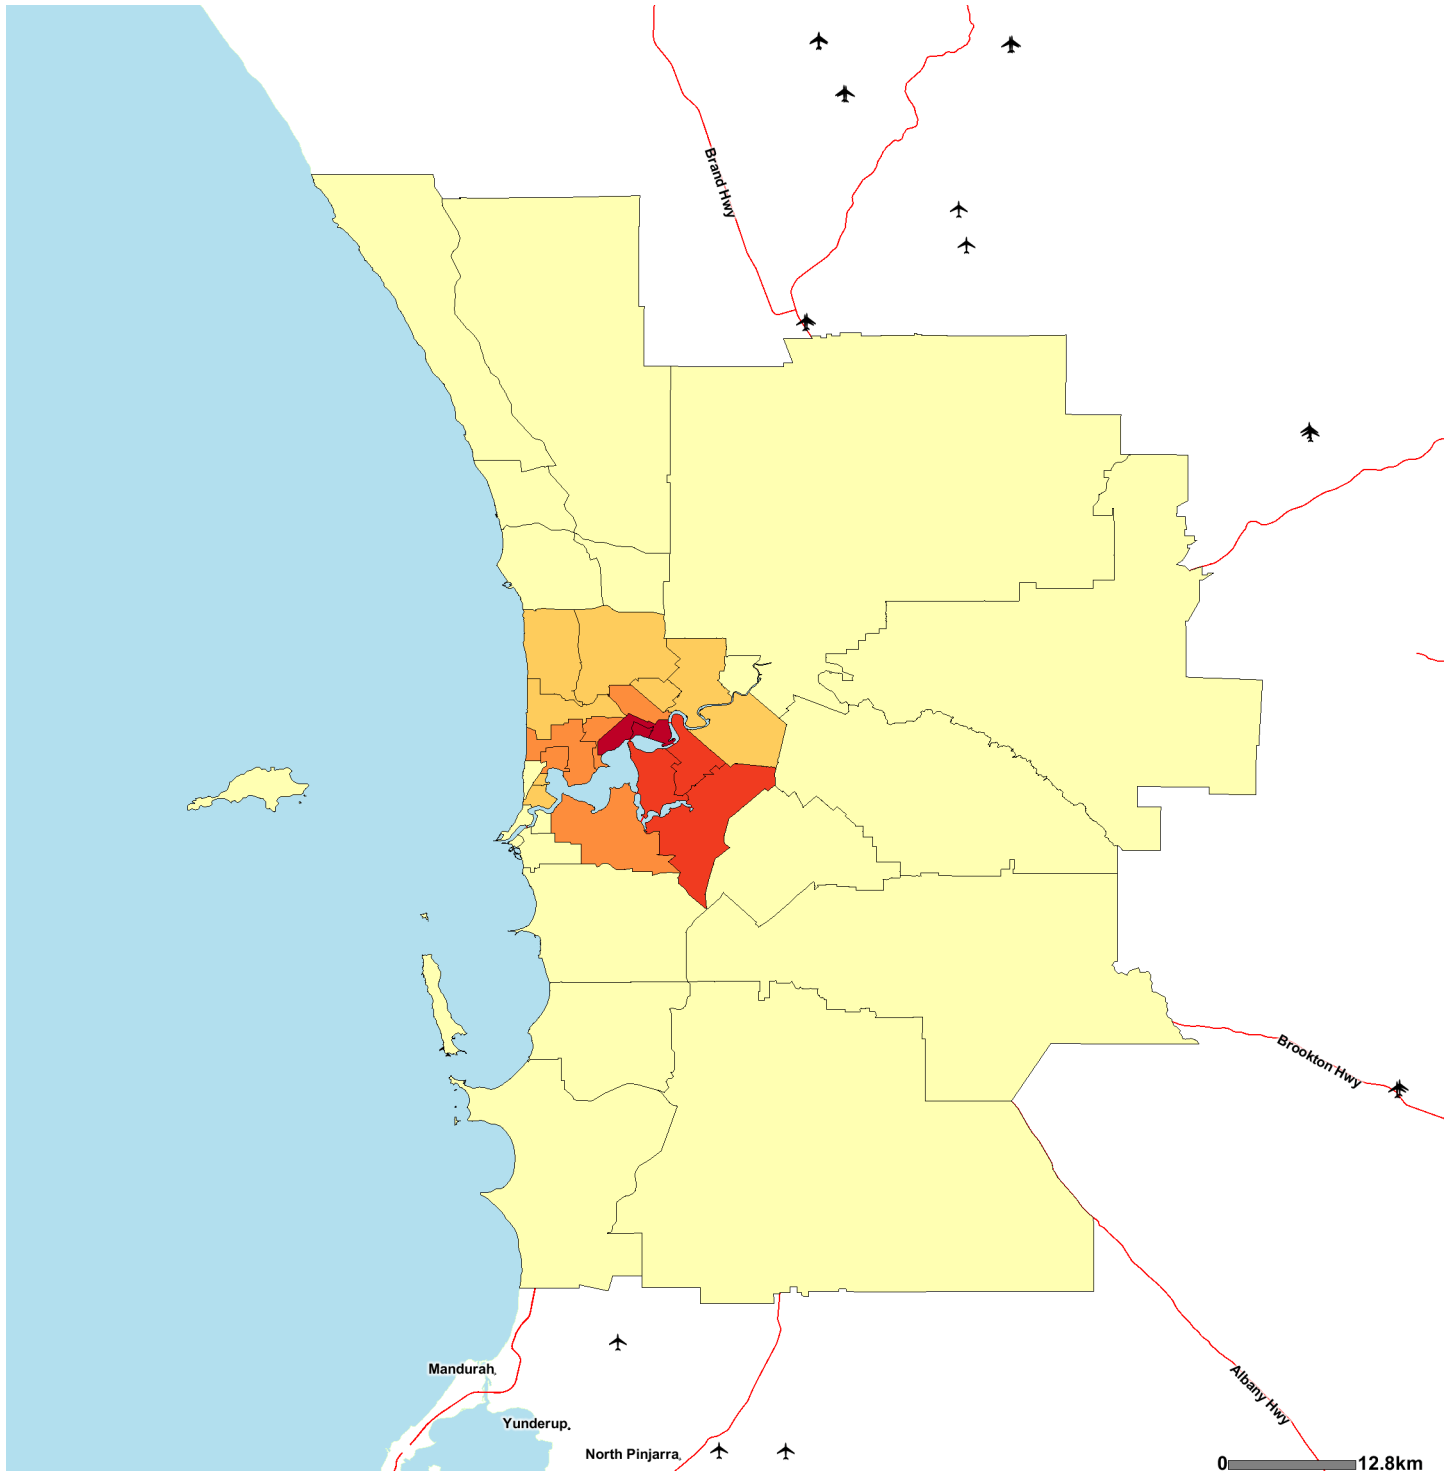

People born in North-East Asia
 As a percentage of the total population
 Based on Place of Usual Residence, 2006
 Perth (Statistical Division) by Statistical Local Area

0 12.8km