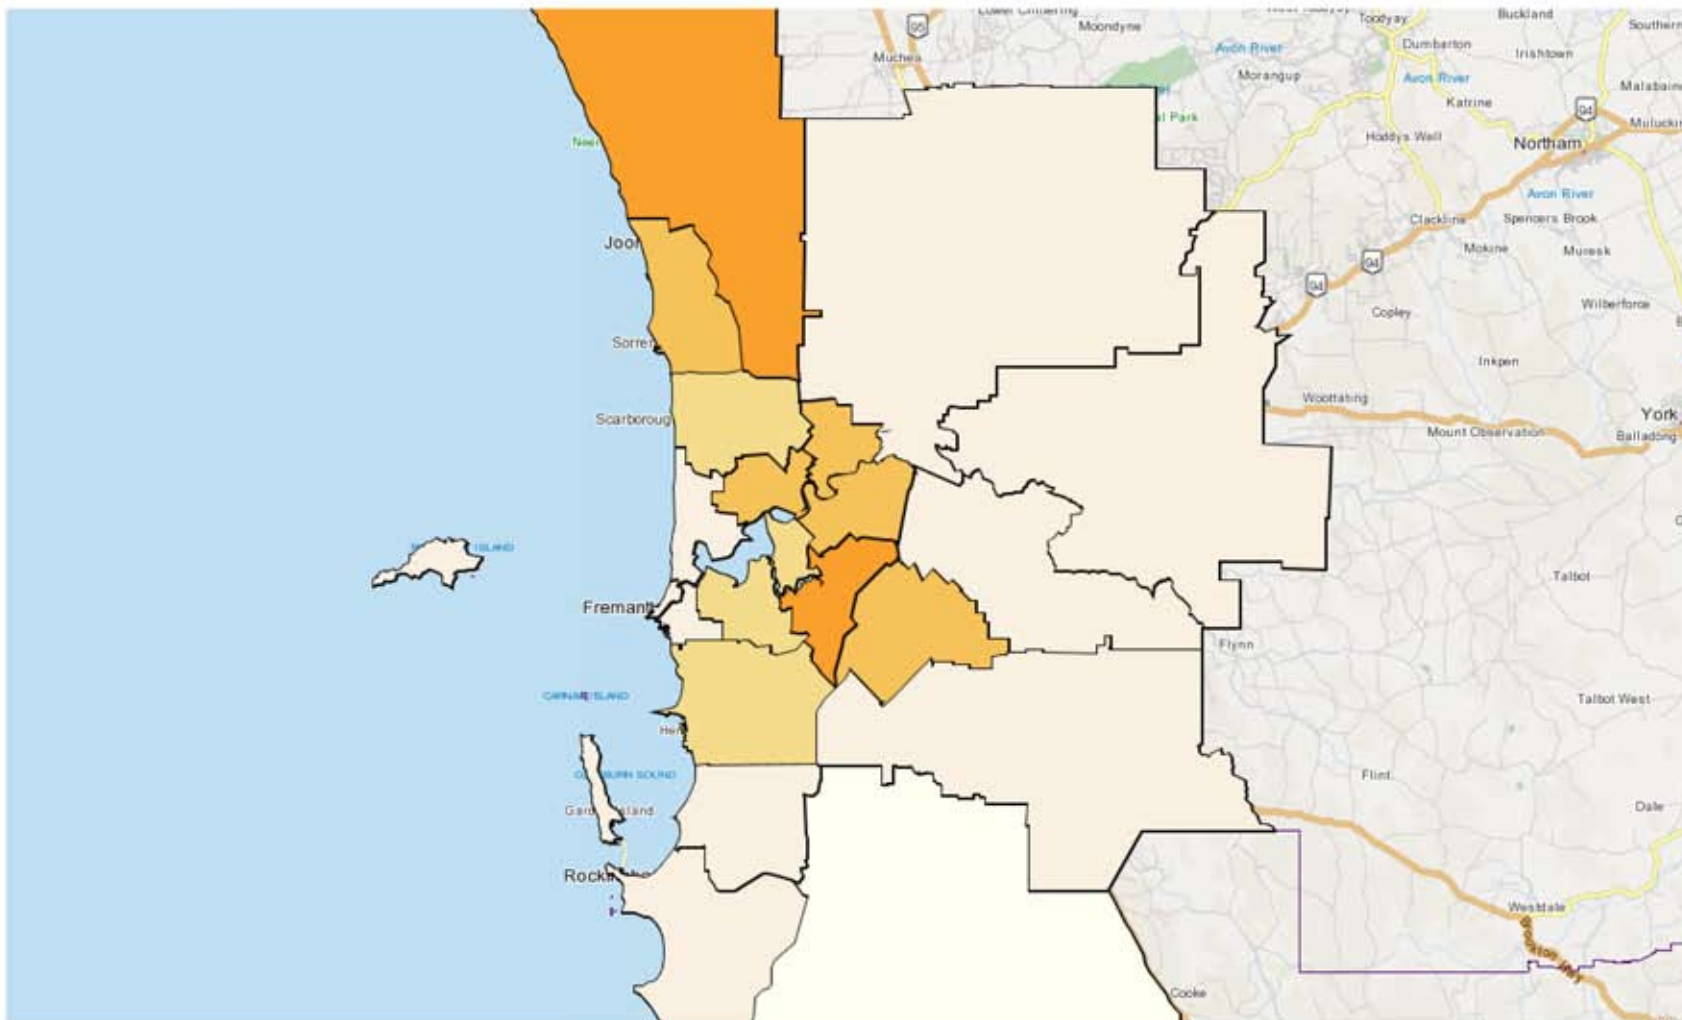

# PEOPLE BORN OVERSEAS, PERTH 2011

Counting: Percentage of Total Population, Place of Usual Residence in SA3 Statistical Areas

**Overseas Born**

This product uses a generalised version of ABS geographic boundaries. This removes some of the detail in the boundaries including very small islands and reduces the file size which enables the application to run more efficiently. More information on this is available in the TableBuilder Manual. The exact ASGS and ASGC boundaries are available from the ABS Statistical Geography Portal, [www.abs.gov.au/geography](http://www.abs.gov.au/geography)