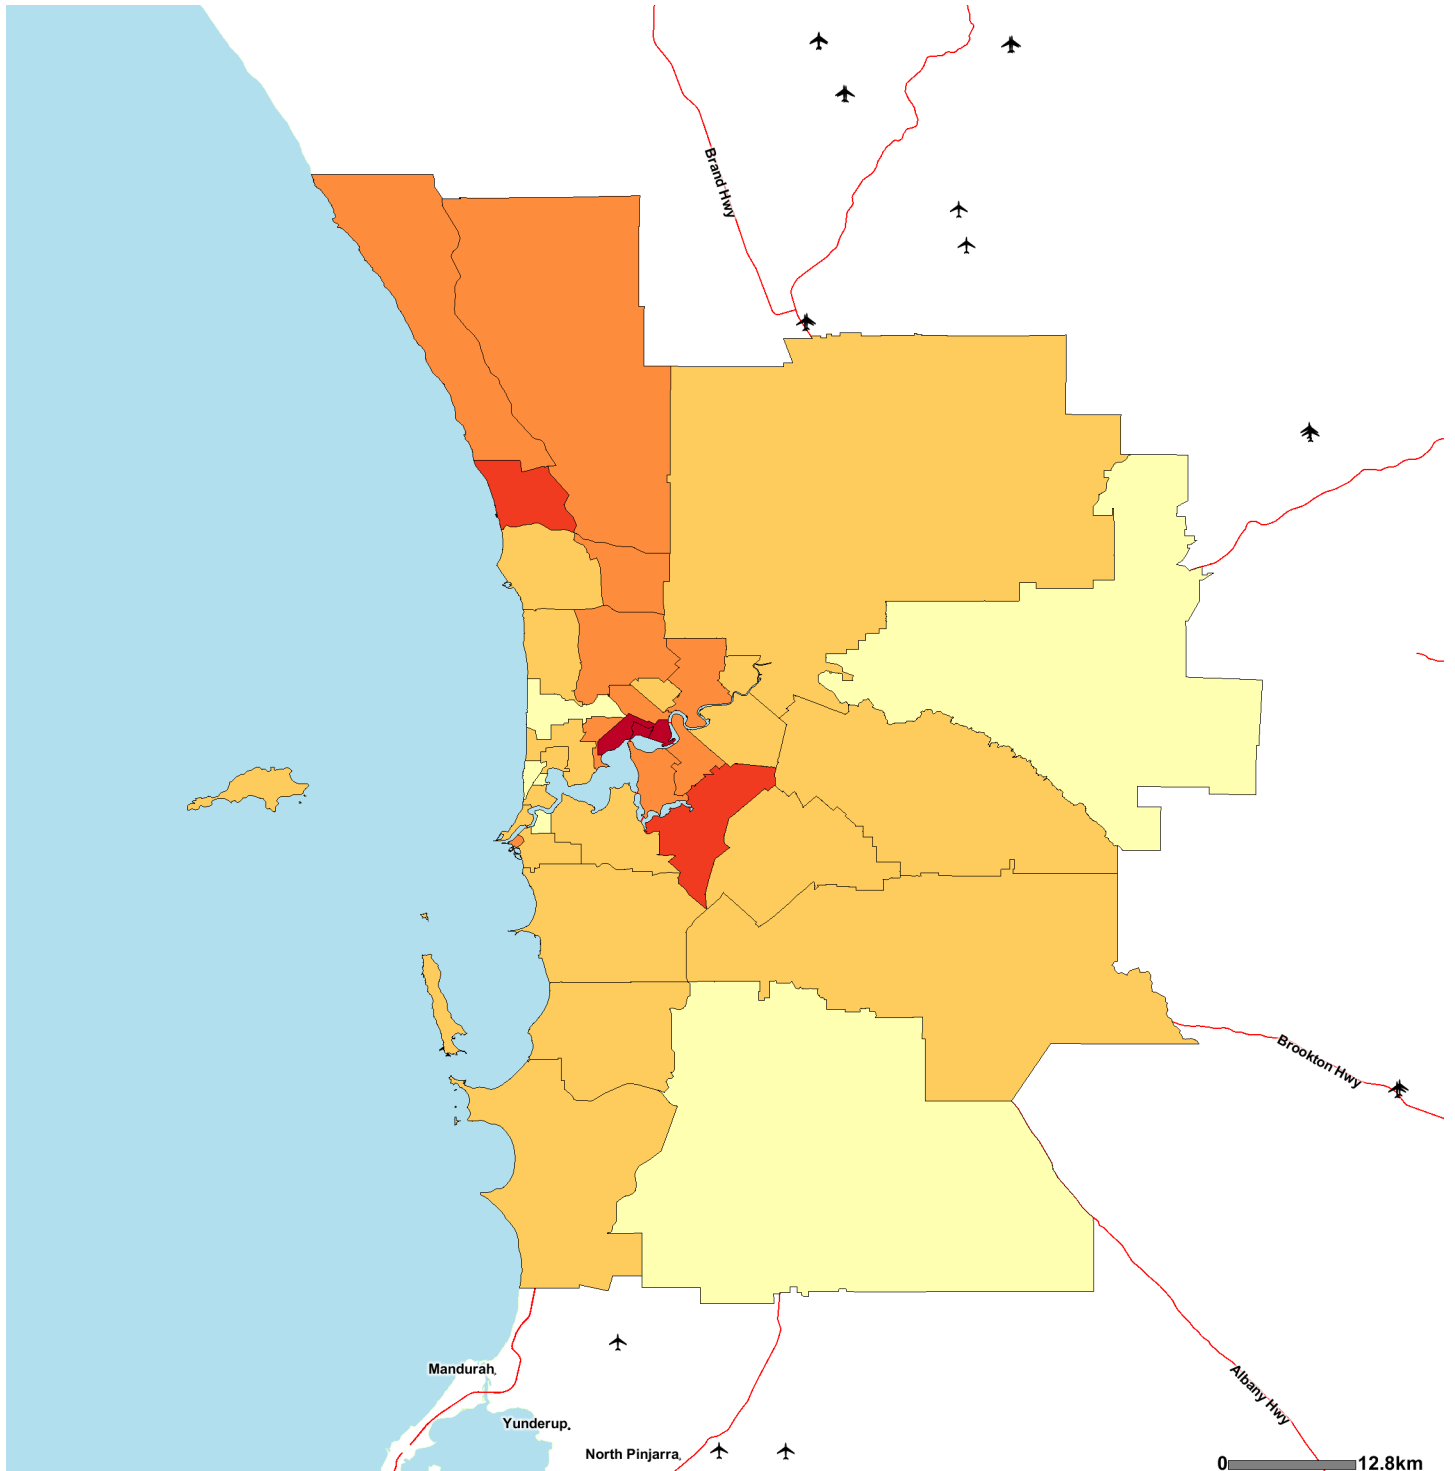

People Born Overseas

As a percentage of the total population
Based on Place of Usual Residence, 2006
Perth (Statistical Division) by Statistical Local Area

0 12.8km