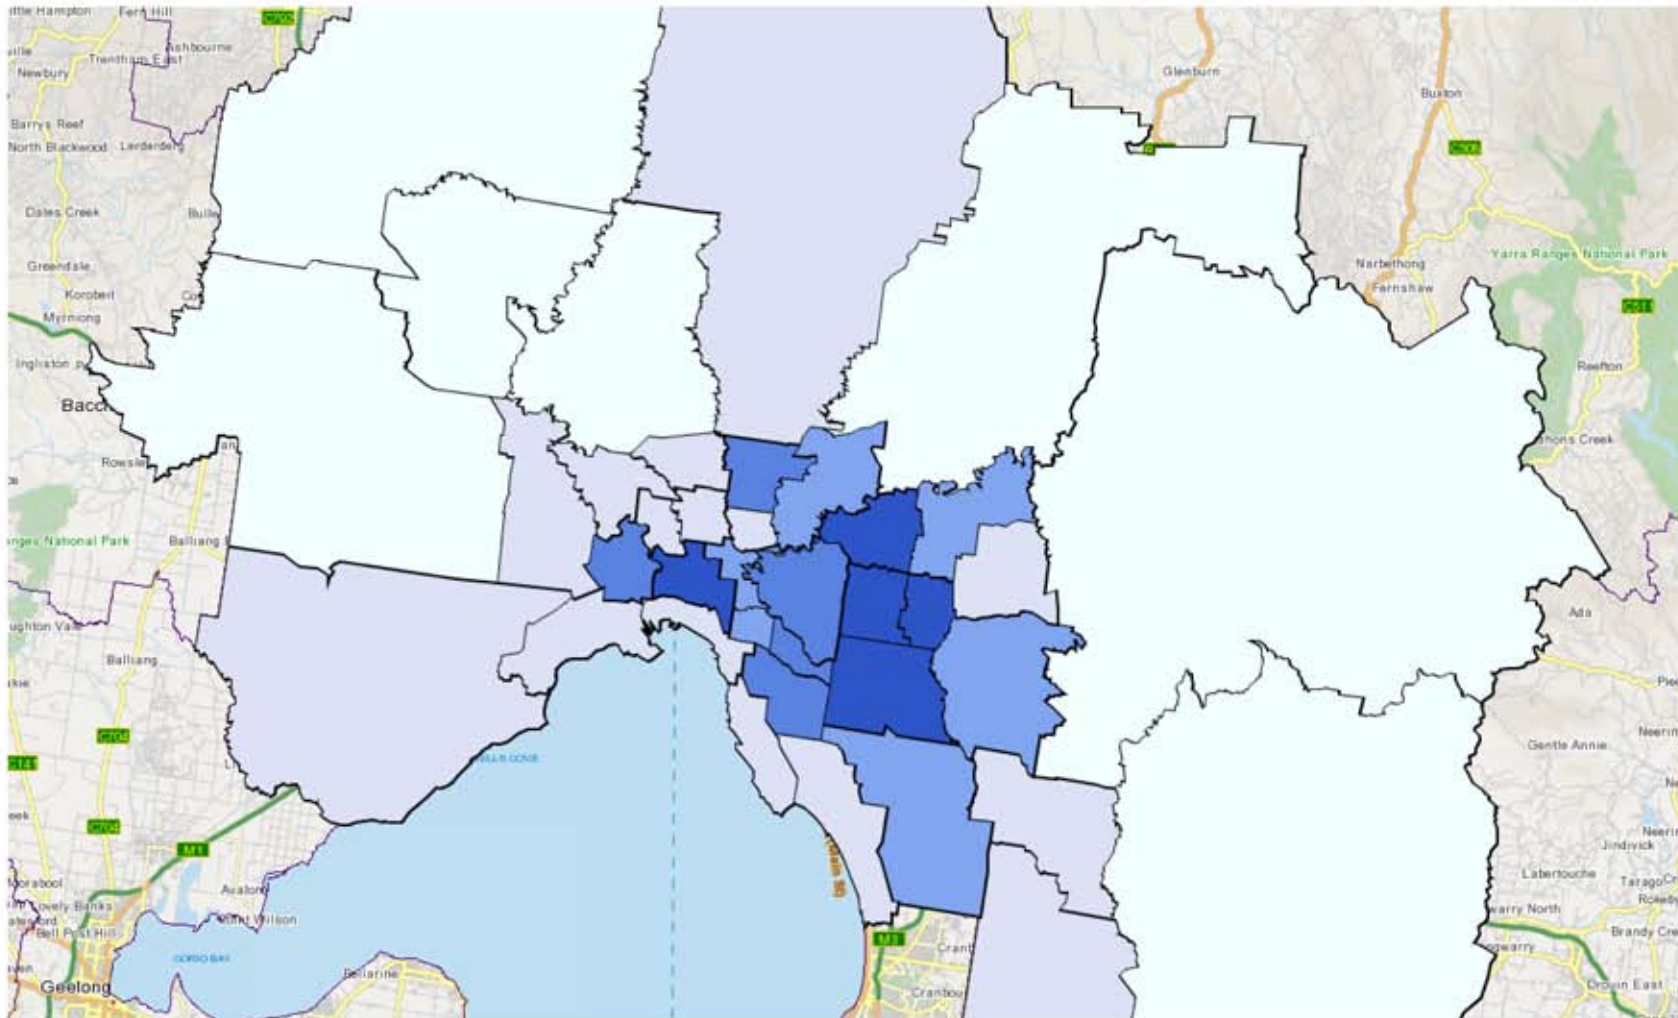

PEOPLE BORN IN NORTH-EAST ASIA, MELBOURNE 2011

Counting: Percentage of Total Population, Place of Usual Residence in SA3 Statistical Areas

This product uses a generalised version of ABS geographic boundaries. This removes some of the detail in the boundaries including very small islands and reduces the file size which enables the application to run more efficiently. More information on this is available in the TableBuilder Manual. The exact ASGS and ASGC boundaries are available from the ABS Statistical Geography Portal, www.abs.gov.au/geography