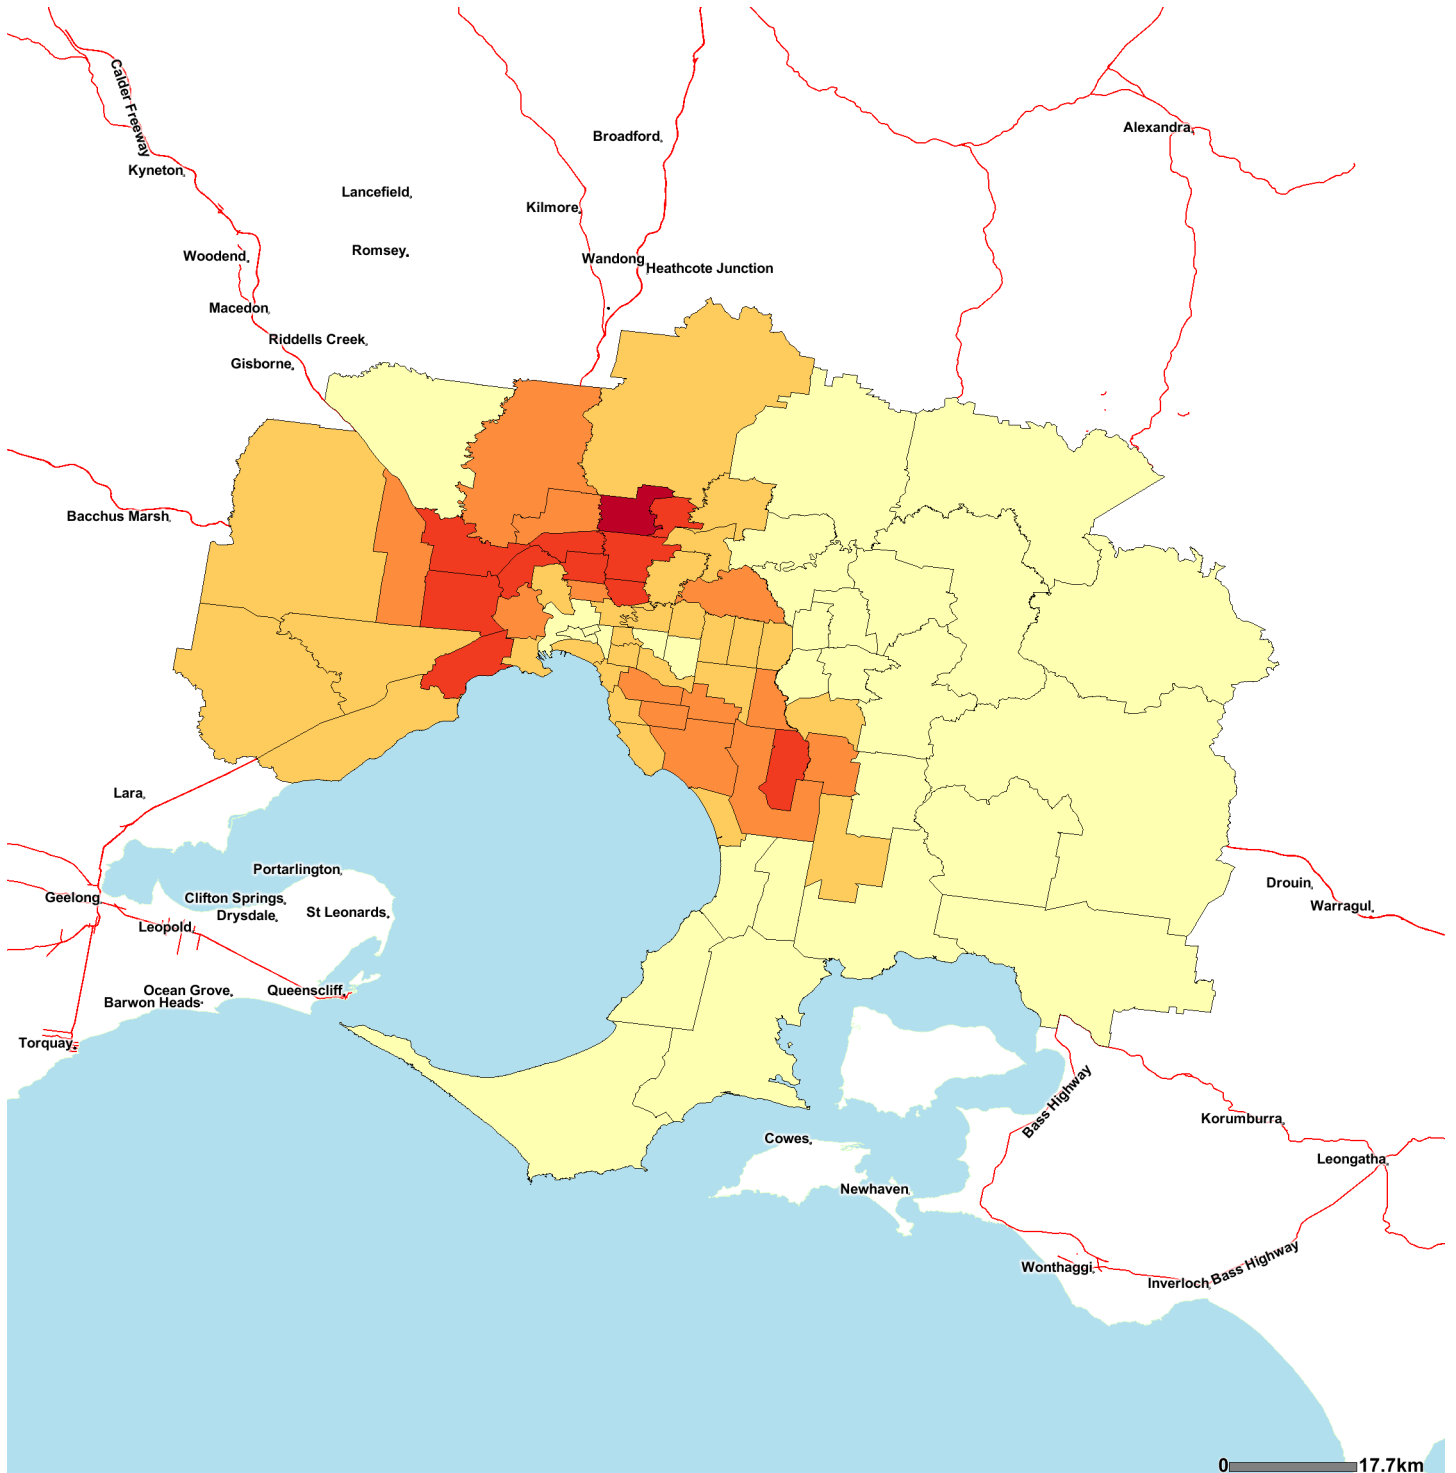

People born in Southern and Eastern Europe
 As a percentage of the total population
 Based on Place of Usual Residence, 2006
 Melbourne (Statistical Division) by Statistical Local Area

0 17.7km