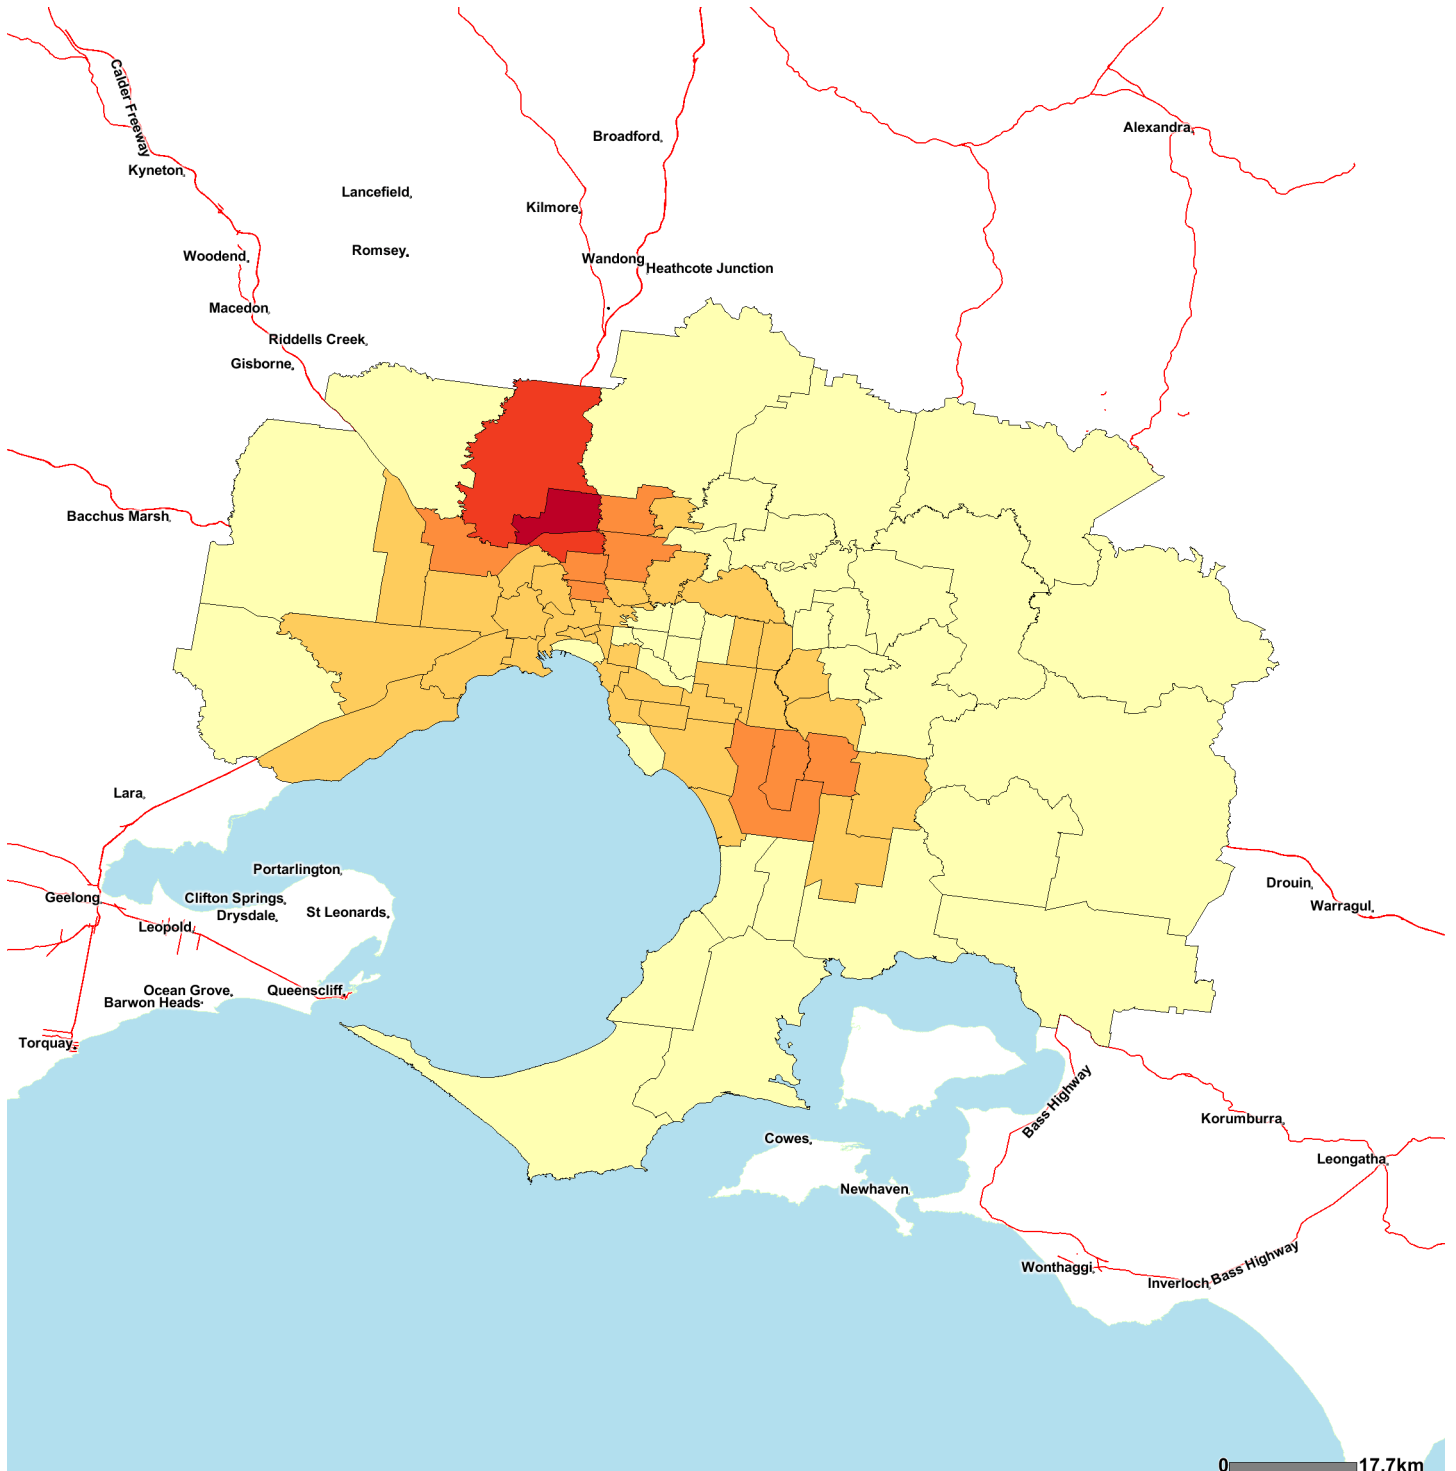

## People born in North Africa and the Middle East

As a percentage of the total population

Based on Place of Usual Residence, 2006

Melbourne (Statistical Division) by Statistical Local Area

0 17.7km