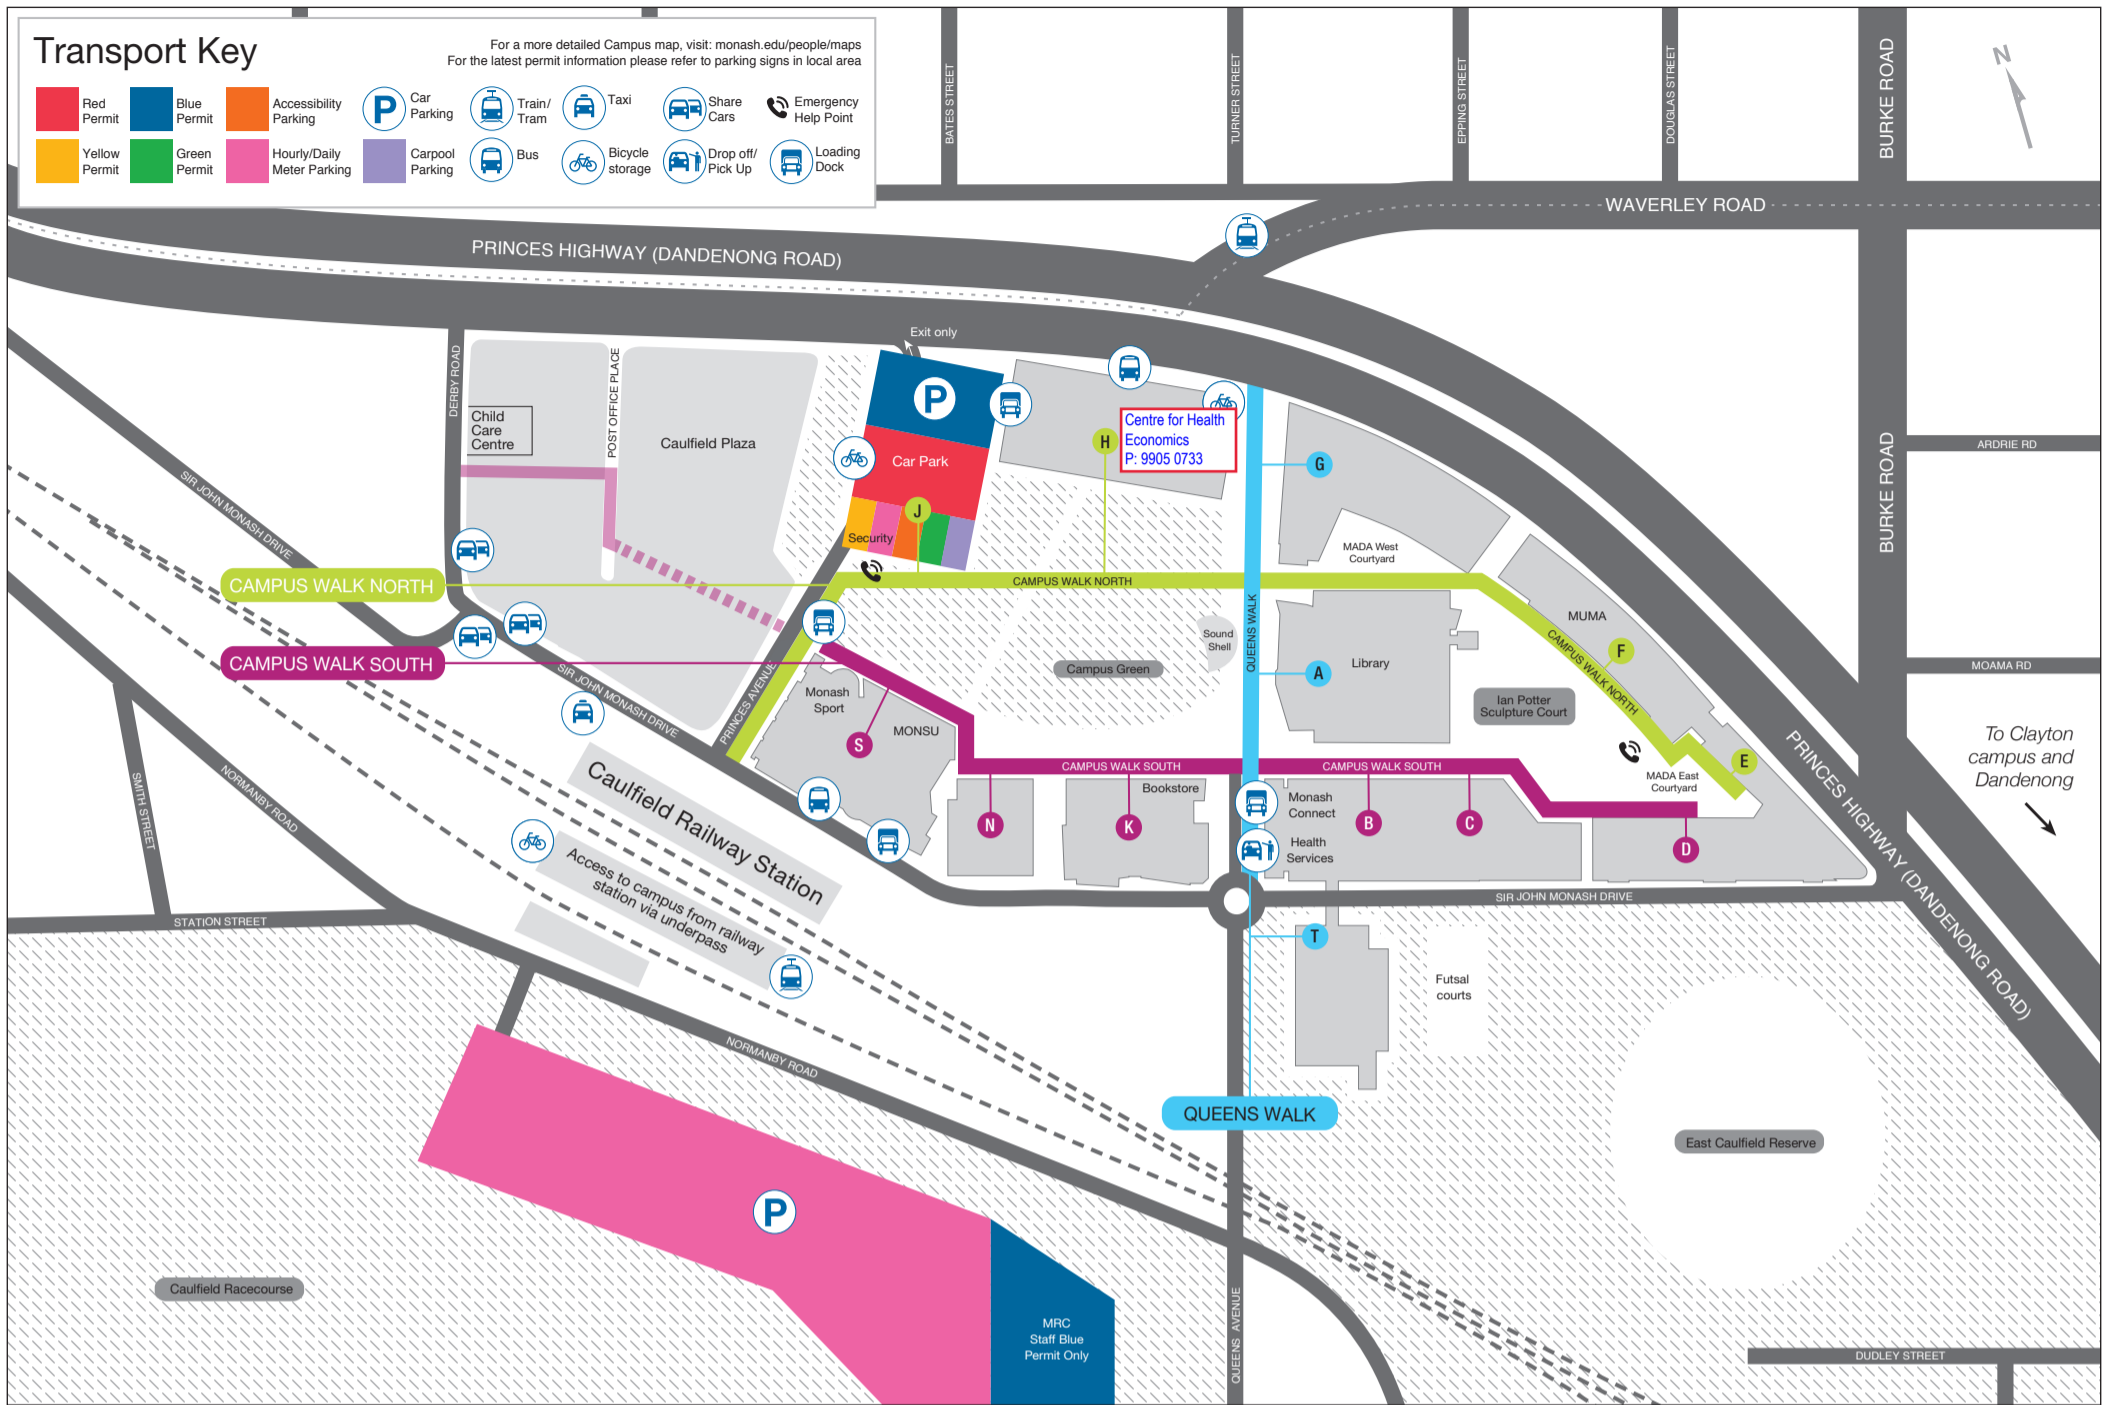

Monash University Caulfield campus

Parking

Permit parking	
Multi-level car park	J ●
Caulfield Racecourse car park	Normanby Road ●
Casual hourly/daily meter parking	
Multi-level car park	J, Level 7 ●
Caulfield Racecourse car park	Normanby Road ●

Building/Department Name

Building/Department Name	Address
Access Monash	F ●
Accounting	H ●
Architecture	F ●
Australian Centre for Jewish Civilisation	S ●
The Australia-Indonesia Centre	S ●
Australian National Data Service	T ●
Banking and Finance	H ●
Buildings and Property	T ●
Business Law and Taxation	S ●
The Campus Bookstore	K ●
Career Connect	B ●
Childcare Centre (Monash Caulfield Child Care Centre)	22-24 Derby Road, Caulfield East
Design	G ●
Econometrics and Business Statistics	H ●
Economics	H ●
English Connect	T ●
eSolutions	F ●
Fine Arts	B, C, D, E ●
General computer labs	T ●
Health Services	B ●
Industrial Design	G ●
Information Technology	H ●
Interior Architecture	E ●
IT computer labs	B, K, T ●
Languages, Literatures, Cultures and Linguistics	H ●
Library	A ●
MADA Gallery	D ●
Management	N ●
Marketing	S ●
Media, Film and Journalism	B, C ●
Monash Asia Institute	S ●

Public Transport

Building H, off Princes Highway (Dandenong Road)	H ●
Building B, off Queens Walk	B ●
Building S, off Sir John Monash Drive	S ●

Bus Interchange	Sir John Monash Drive ●
Caulfield Railway Station	Station Street/Normanby Road ●
Free inter-campus shuttle bus (to/from Clayton campus)	Princes Highway, H ●
Tram stop	Princes Highway/Waverley Road ●

Bicycle Storage

Multilevel car park, ground level	J ●
Parkiteer bicycle storage, Caulfield Railway Station	

Taxis

Taxi Rank	Sir John Monash Drive near Princes Avenue ●
-----------	---

Share Cars

Flexicar Car Share	Sir John Monash Drive, outside 7-Eleven ●
Flexicar Car Share	Corner Sir John Monash Drive and Derby Road ●
GoGet Car Share	Sir John Monash Drive, near Derby Road ●