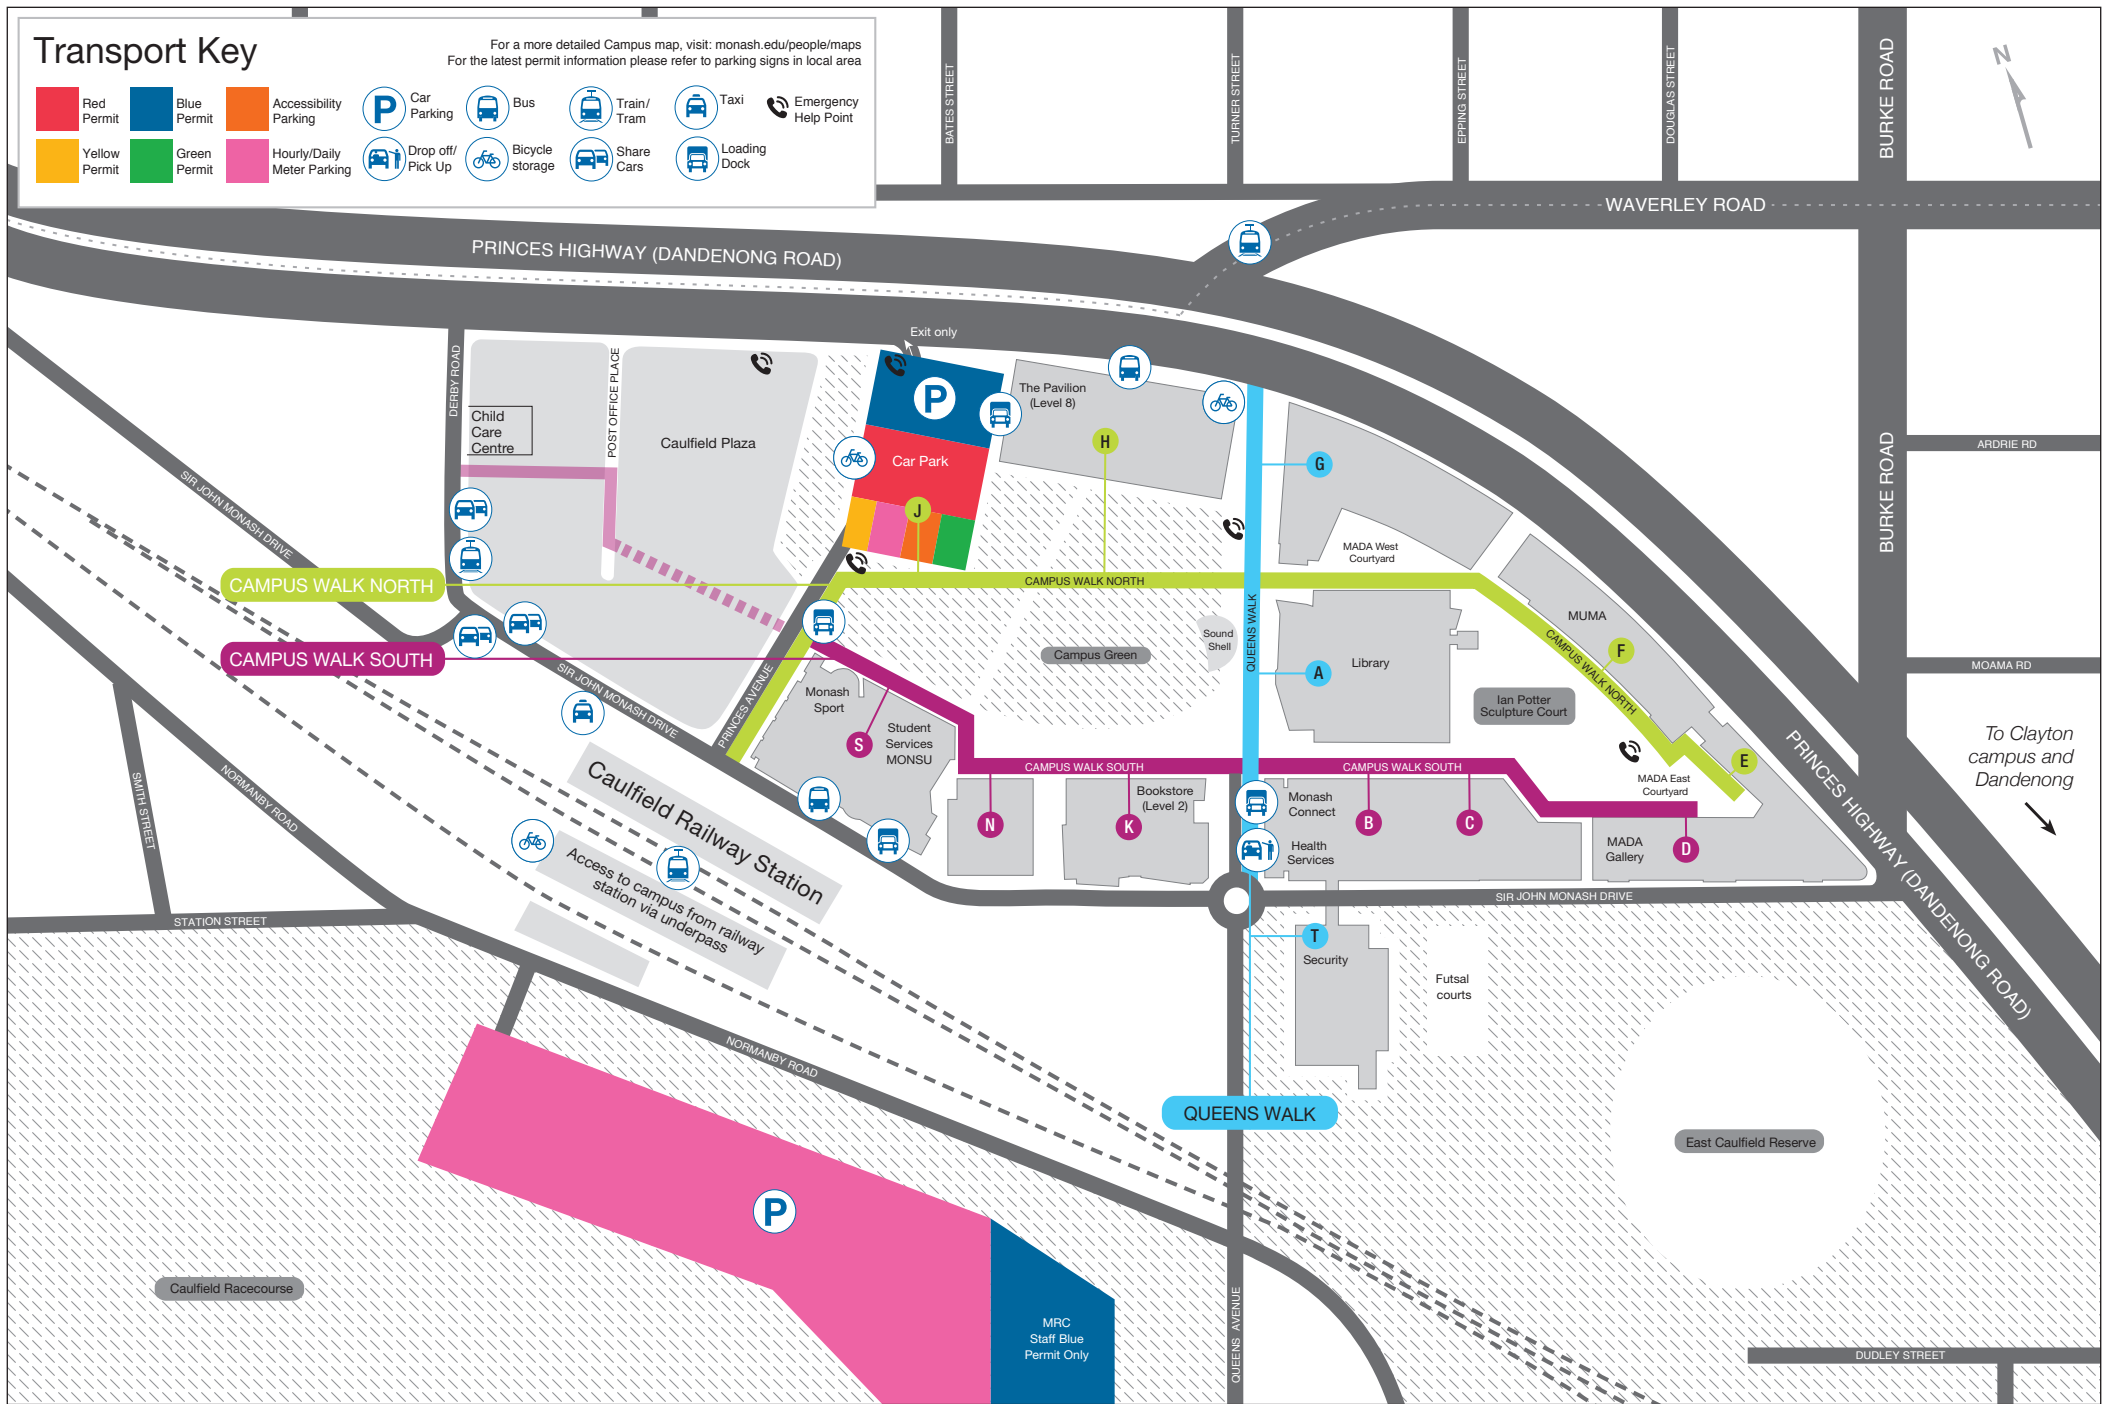

Monash University Caulfield campus

Parking	Address
Permit parking	
Multi-level car park	J ●
Caulfield Racecourse car park	Normanby Road ●
Casual hourly/daily meter parking	
Multi-level car park	J, Level 7 ●
Caulfield Racecourse car park	Normanby Road ●
Building/Department Name	Address
Access Monash	F ●
Accounting	H ●
Architecture	F ●
Australian Centre for Jewish Civilisation	S ●
The Australia-Indonesia Centre	S ●
Australian National Data Service	T ●
Banking and Finance	H ●
Buildings and Property	T ●
Business Law and Taxation	S ●
The Campus Bookstore	K ●
Career Connect	B ●
Childcare Centre (Monash Caulfield Child Care Centre)	22-24 Derby Road, Caulfield East
Design	G ●
Econometrics and Business Statistics	H ●
Economics	H ●
English Connect	T ●
eSolutions	F ●
Fine Arts	B, C, D, E ●
General computer labs	T ●
Health Services	B ●
Industrial Design	G ●
Information Technology	H ●
Interior Architecture	E ●
IT computer labs	B, K, T ●
Languages, Literatures, Cultures and Linguistics	H ●
Library	A ●
MADA Gallery	D ●
Management	N ●
Marketing	S ●
Media, Film and Journalism	B, C ●
Monash Asia Institute	S ●

Monash Business School Centre for Health Economics	H ●
Monash Business School computer labs	K ●
Monash Business School MBA/Executive MBA	H ●
Monash College	B ●
Monash Connect	B ●
Monash Institute for the Study of Global Movements	H ●
Monash Media Labs	H ●
Monash Graduate Association (MGA)	C, H, T ●
Monash Graduate Association computer labs	T ●
Monash Sport	S ●
Monash University Museum of Art (MUMA)	F ●
Museum of Computing History	B ●
Muslim Prayer Room (Men)	T ●
Muslim Prayer Room (Women)	B ●
Nursing and Allied Health Student Services	C ●
Office of Caulfield Campus Community	C ●
Parenting/Disability Room	S ●
Public Health and Preventive Medicine	F ●
Security	T ●
Social Sciences	H ●
Social Work	C ●
Student Services MONSU	S ●
Translational Studies Lab	B ●
Retail	
Boost Juice	K ●
Cafe MONSU	S ●
The Campus Bookstore	K ●
Gong Cha	S ●
Graze on the Green	K ●
Flipboard Cafe	K ●
Flipside Cafe	A ●
Koji Sushi	S ●
Sable Drop Cafe	H ●
Standing Room Cafe	C ●
STA Travel	S ●
Sumo Salad	K ●
Zambrero	K ●