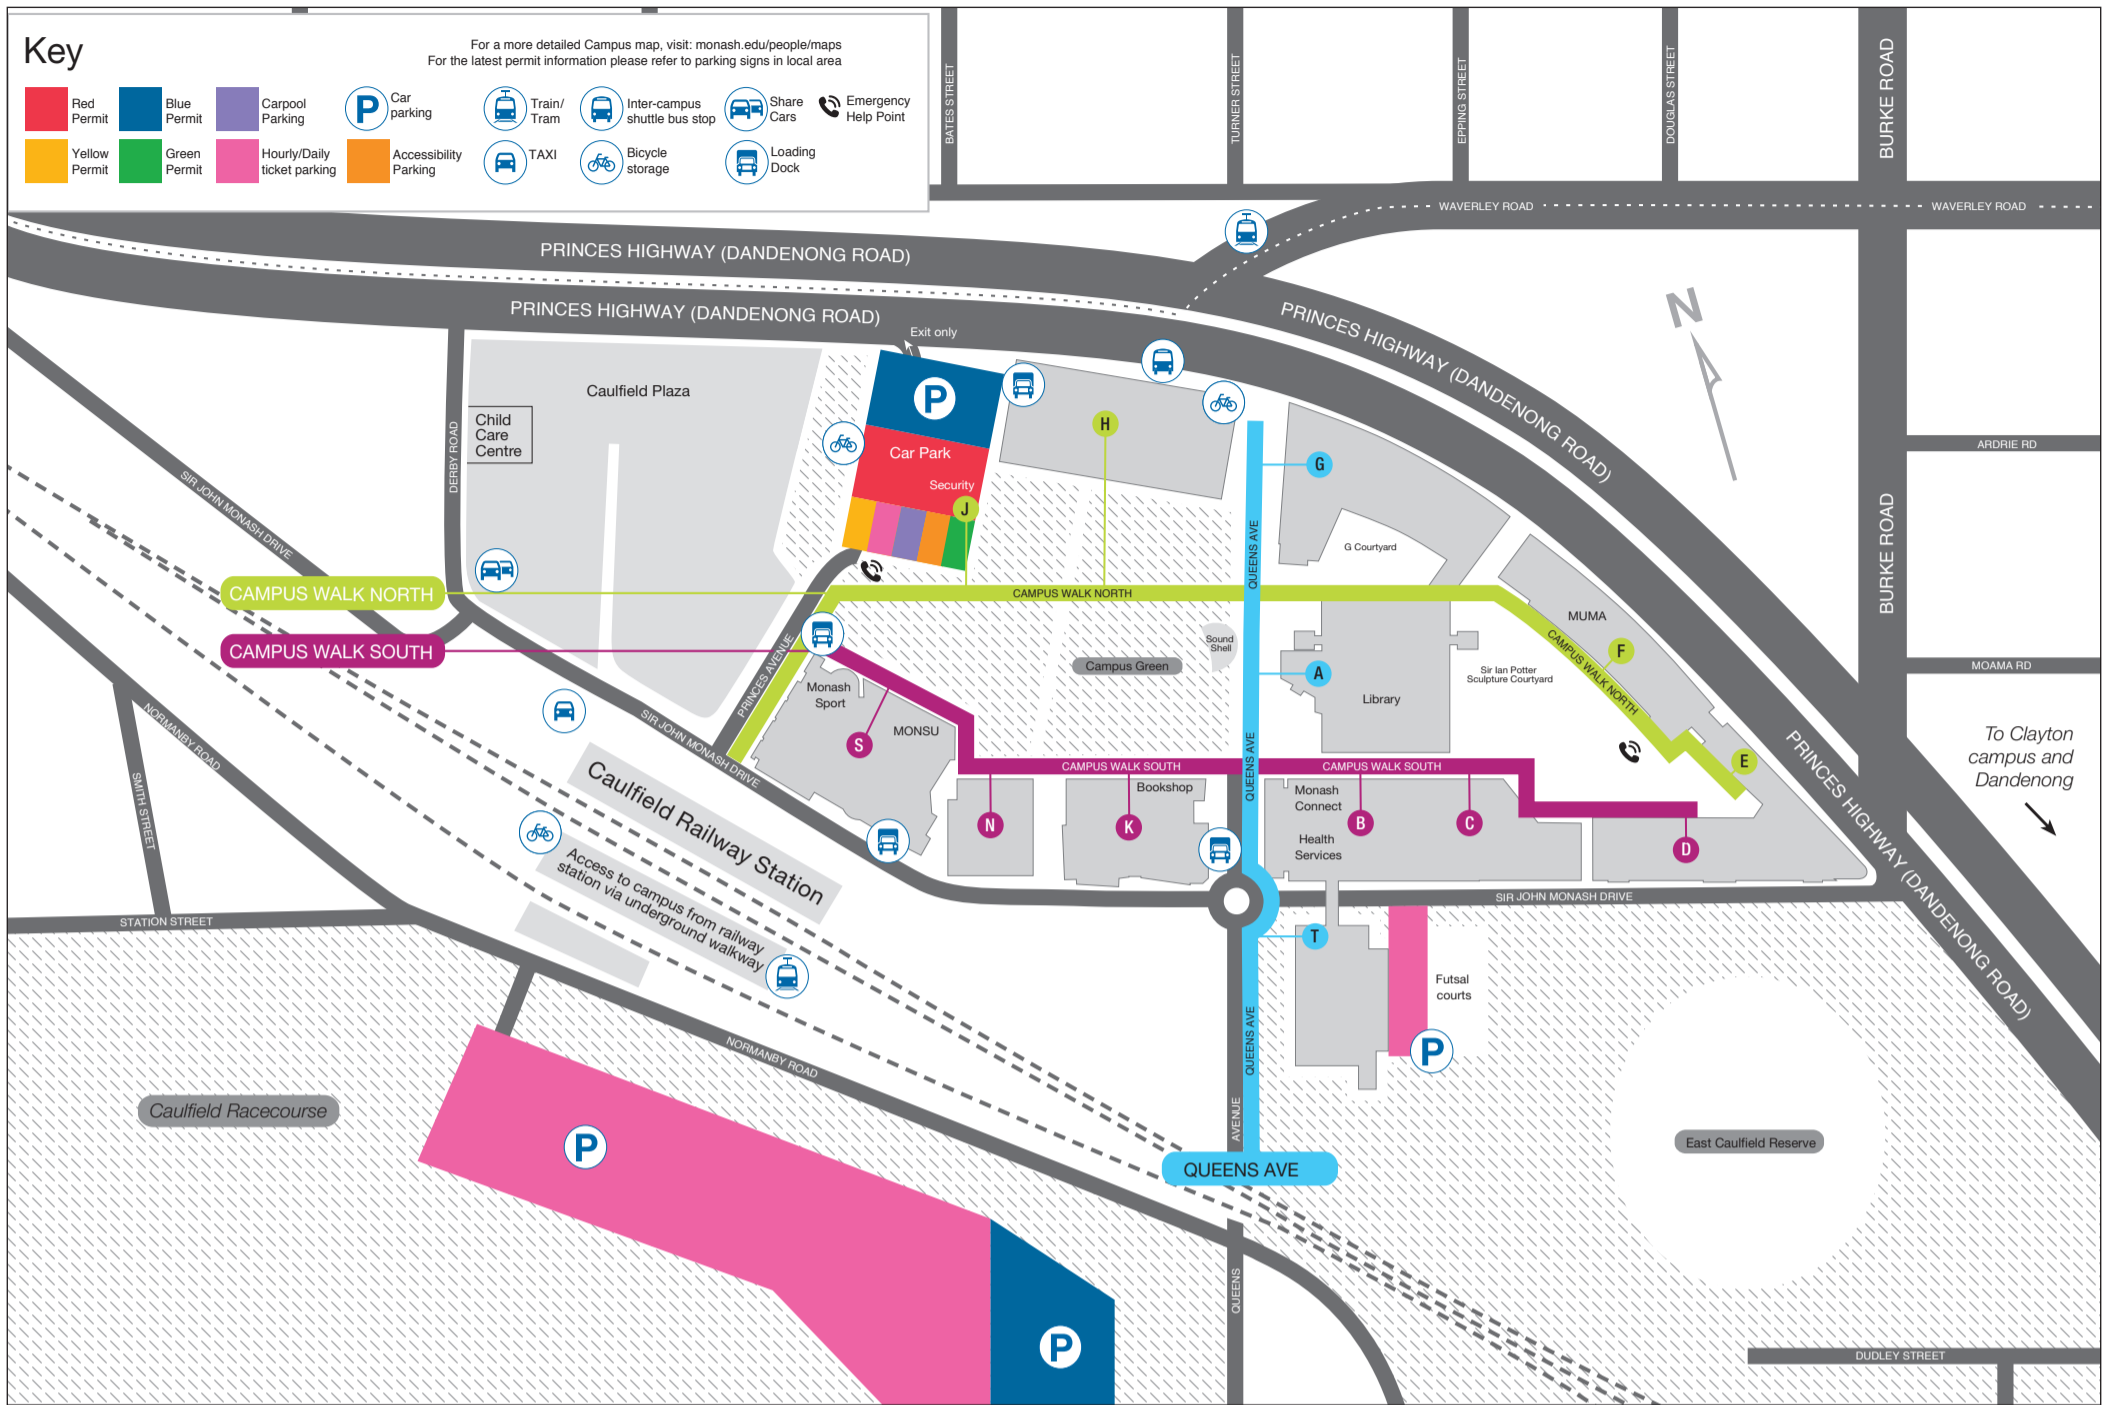

Monash University Caulfield campus

Building/department name	Address	Building/department name	Address
Access Monash	F	Languages, Literatures, Cultures and Linguistics	H
Accounting	H	Library	A
Architecture	F	MADA Gallery	D
Australian Centre for Jewish Civilisation	S	Mail Services	T
The Australia-Indonesia Centre	S	Management	N
Australian National Data Service	T	Marketing	S
Banking and Finance	H	Media, Film and Journalism	B, C
Bookshop	K	Monash Asia Institute	S
Boost Juice	K	Monash Business School MBA/Executive MBA	H
Bubble Cup	S	Monash Business School computer labs	K
Buildings and Property	T	Monash College	B
Business Law and Taxation	S	Monash Connect	B
Cafe Monsu	S	Monash Institute for the Study of Global Movements	H
The Campus Bookstore	K	Monash Media Labs	B
Career Connect	B	Monash Postgraduate Association computer labs	T
Childcare Centre	22 Derby Rd	Monash Postgraduate Association (MPA)	C, H, T
Design	G	Monash Residential Services	B
Econometrics and Business Statistics	H	Monash Sport	S
Economics	H	Monash University Museum of Art (MUMA)	F
English Connect	T	MONSU Caulfield Monash Student Union	S
eSolutions	F	Museum of Computing History	B
Fine Arts	B, C, D, E	Muslim Prayer Room (Men)	T
Flipboard	K	Muslim Prayer Room (Women)	B
General computer labs	T	Nursing and Allied Health Student Services	C
Graze on the Green	K	Office of Caulfield Campus Community	C
Health Services	B	Parenting/Disability Room	S
Industrial Design	G	Pro-Vice Chancellor	C
Information Technology	H	Public Health and Preventive Medicine	F
Interior Architecture	E	Security	J
IT computer labs	B, K, T	Social Sciences	H
Koji Sushi	S	Standing Room Cafe	C
		STA Travel	S
		Social Work	C
		Sumo Salad	K
		Translational Studies Lab	B
		Zambrero	K

Building/department name	Address
Major lecture theatres	B214, B215, B218
	E224
	F201
	HB40, HB32, HB39, HB36
	H125, H126
	H235, H237, H238
	K309, K321
	N305, N306, N322
	S230, S232
Loading docks	Building H, off Princes Highway (Dandenong Road)
	Building B, off Queens Walk
	Building S, off Sir John Monash Drive
Public transport	Caulfield Railway Station, Station Street/Normanby Road
	Tram stop, Princes Highway/Waverley Road
Free intercampus shuttle bus	Princes Highway
Bicycle storage	Building J, ground level
	Parkiteer bicycle storage, Caulfield Railway Station
Taxis	Taxi Rank, Sir John Monash Drive near Princes Avenue
Share cars	Sir John Monash Drive/ Derby Road, outside the 7-Eleven
Smoke-free Monash	Monash Caulfield campus is smoke-free.