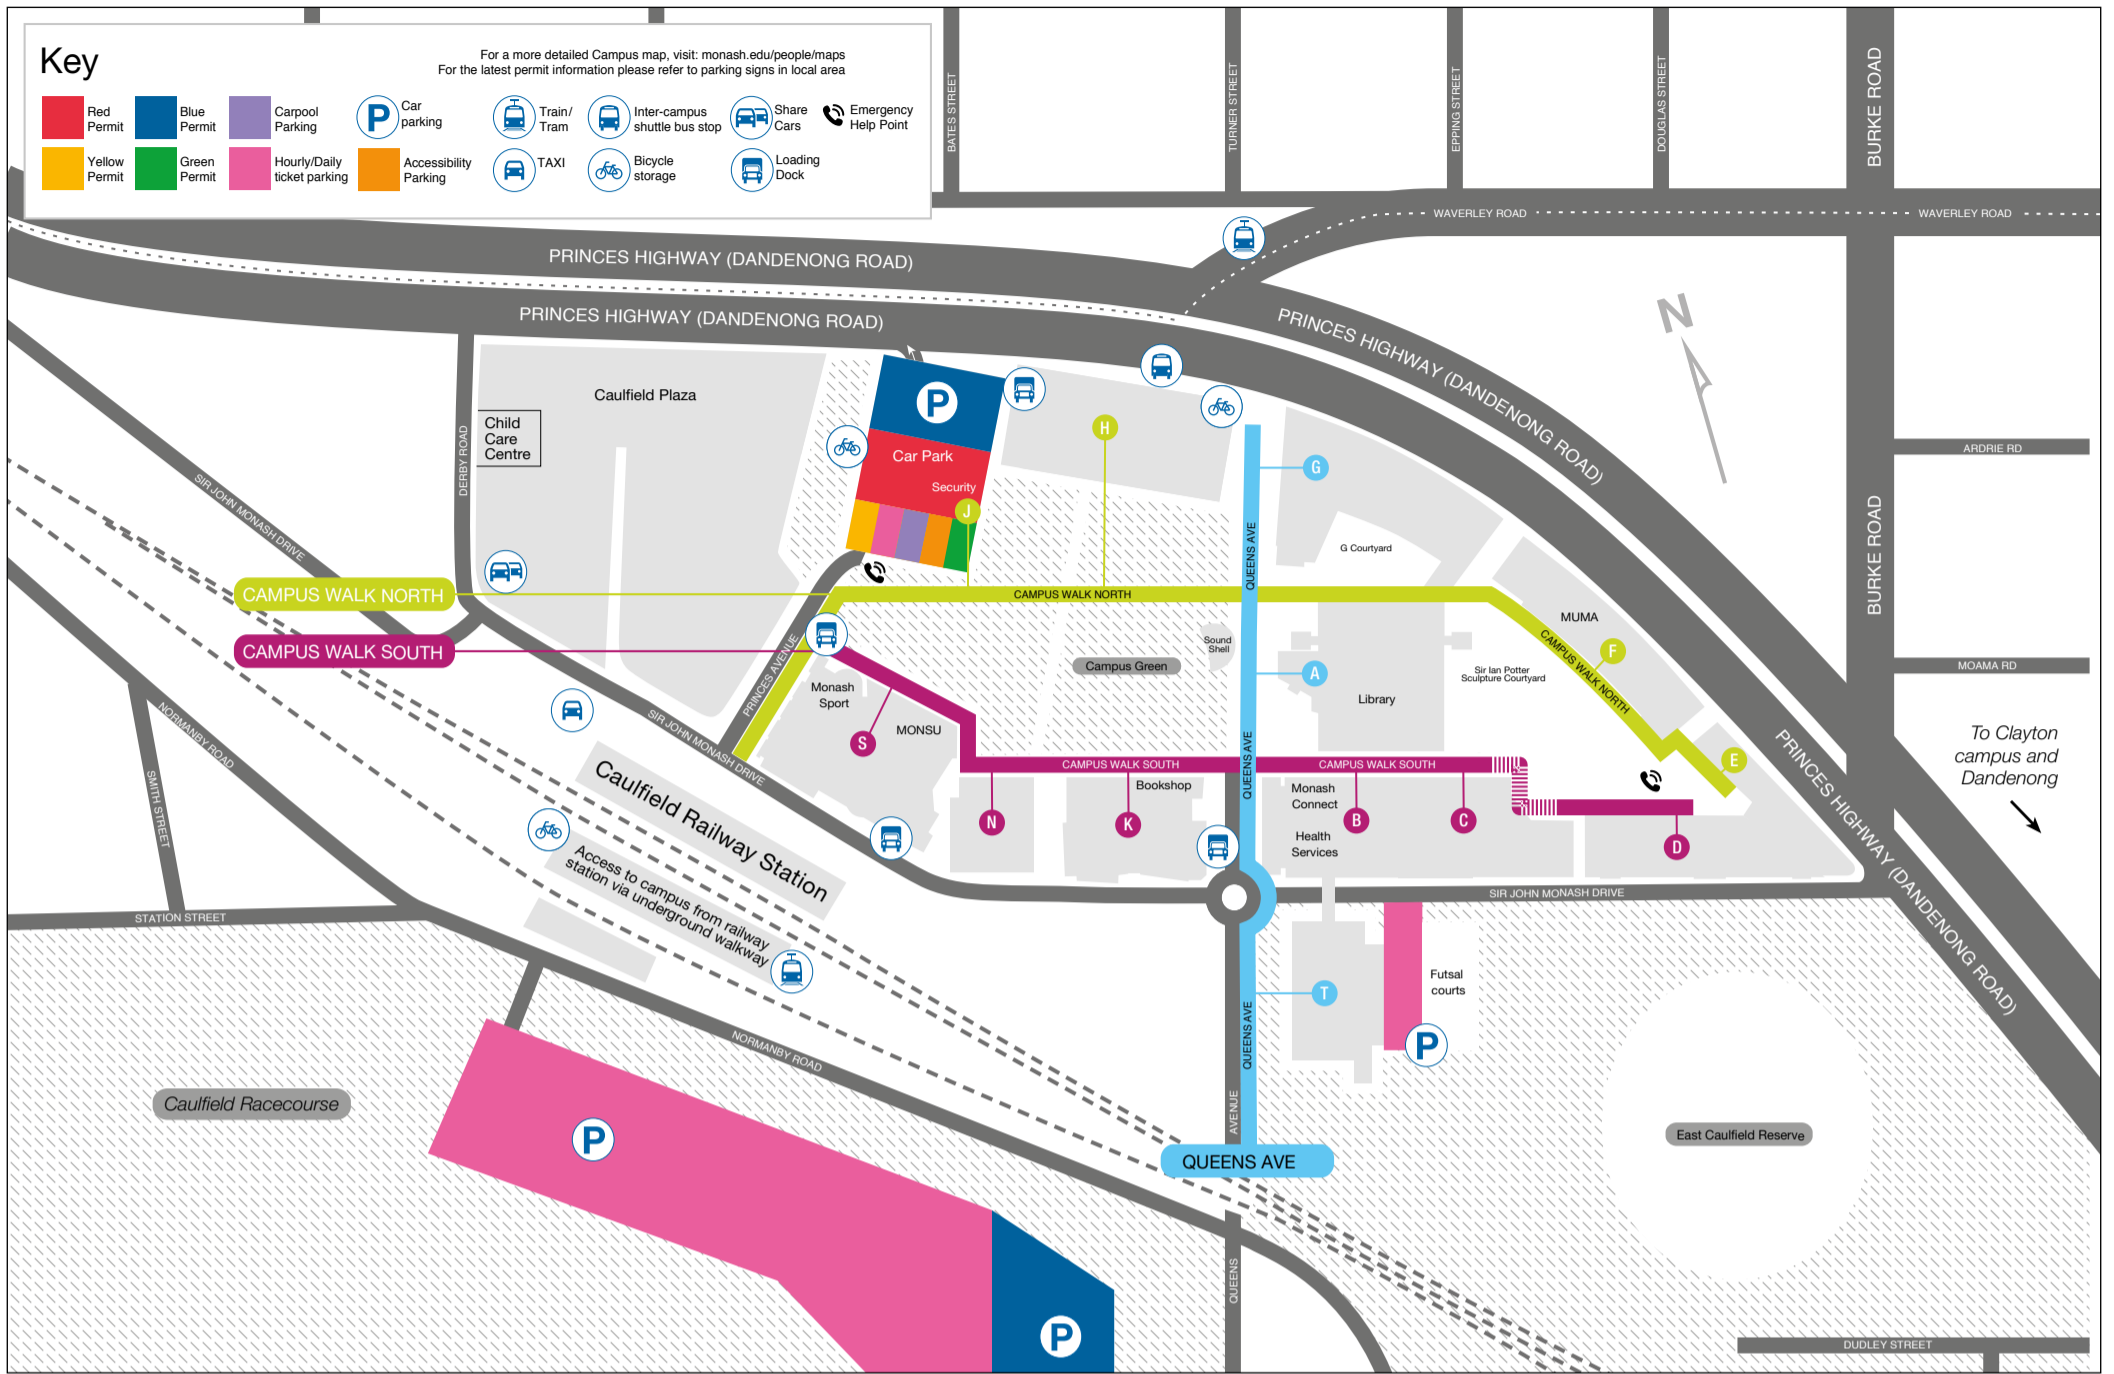

Monash University Caulfield campus

Arts	Address
Arts digital media suite	B ●
Australian Centre for Jewish Civilisation	S ●
Languages, Literatures, Cultures and Linguistics	C ●
Media, Film and Journalism	B ●
Monash Asia Institute	H ●
Monash Institute for the Study of Global Movements	C ●
Monash Media Labs	B ●
National Centre for Australian Studies	H ●
Social Sciences	H ●
Translational Studies Lab	B ●

Art, Design and Architecture	Address
Architecture	F ●
Design	G ●
Fine Arts	B, C, D, E ●
Industrial Design	G ●
Interior Architecture	E ●
MADA Gallery	D ●

Monash Business School	Address
Accounting	H ●
Banking and Finance	H ●
Business Law and Taxation	S ●
Econometrics and Business Statistics	H ●
Economics	H ●
Management	N ●
Marketing	S ●
Monash Business School MBA/Executive MBA	N ●

Information Technology	Address
Information Technology	H ●
Museum of Computing History	B ●

Medicine, Nursing and Health Sciences	Address
Nursing and Allied Health Student Services	C ●
Public Health and Preventive Medicine	F ●
Social Work	C ●

Computer Labs	Address
General computer labs	T ●
IT computer labs	B, K, T ●
Monash Business School computer labs	K ●
Monash Postgraduate Association computer labs	T ●

Services and administration	Address
Access Monash	F ●
Bookshop	K ●
Buildings and Property	T ●
Career Connect	B ●
Childcare Centre	22 Derby Rd
eSolutions	F ●
Health Services	B ●
Library	A ●
Mail Services	T ●
Monash College	B ●
Monash Connect	B ●
Monash Postgraduate Association (MPA)	C, H ●
Monash Residential Services	B ●
Monash Sport	S ●
Monash University Museum of Art (MUMA)	F ●
Monash University Office of Learning and Teaching	C ●
MONSU Caulfield Monash Student Union	S ●
Muslim Prayer Room (Men)	T ●
Muslim Prayer Room (Women)	B ●
Office of Caulfield Campus Community	C ●
Parenting/Disability Room	S ●
Pro-Vice Chancellor	C ●
Security	J ●

Retailers	Address
Boost Juice	K ●
Bubble Cup	S ●
Cafe Monsu	S ●
Flipboard	K ●
Graze on the Green	K ●
Koji Sushi	S ●
Sumo Salad	K ●
Standing Room Cafe	C ●
STA Travel	S ●
The Campus Bookstore	K ●
Zambrero	K ●