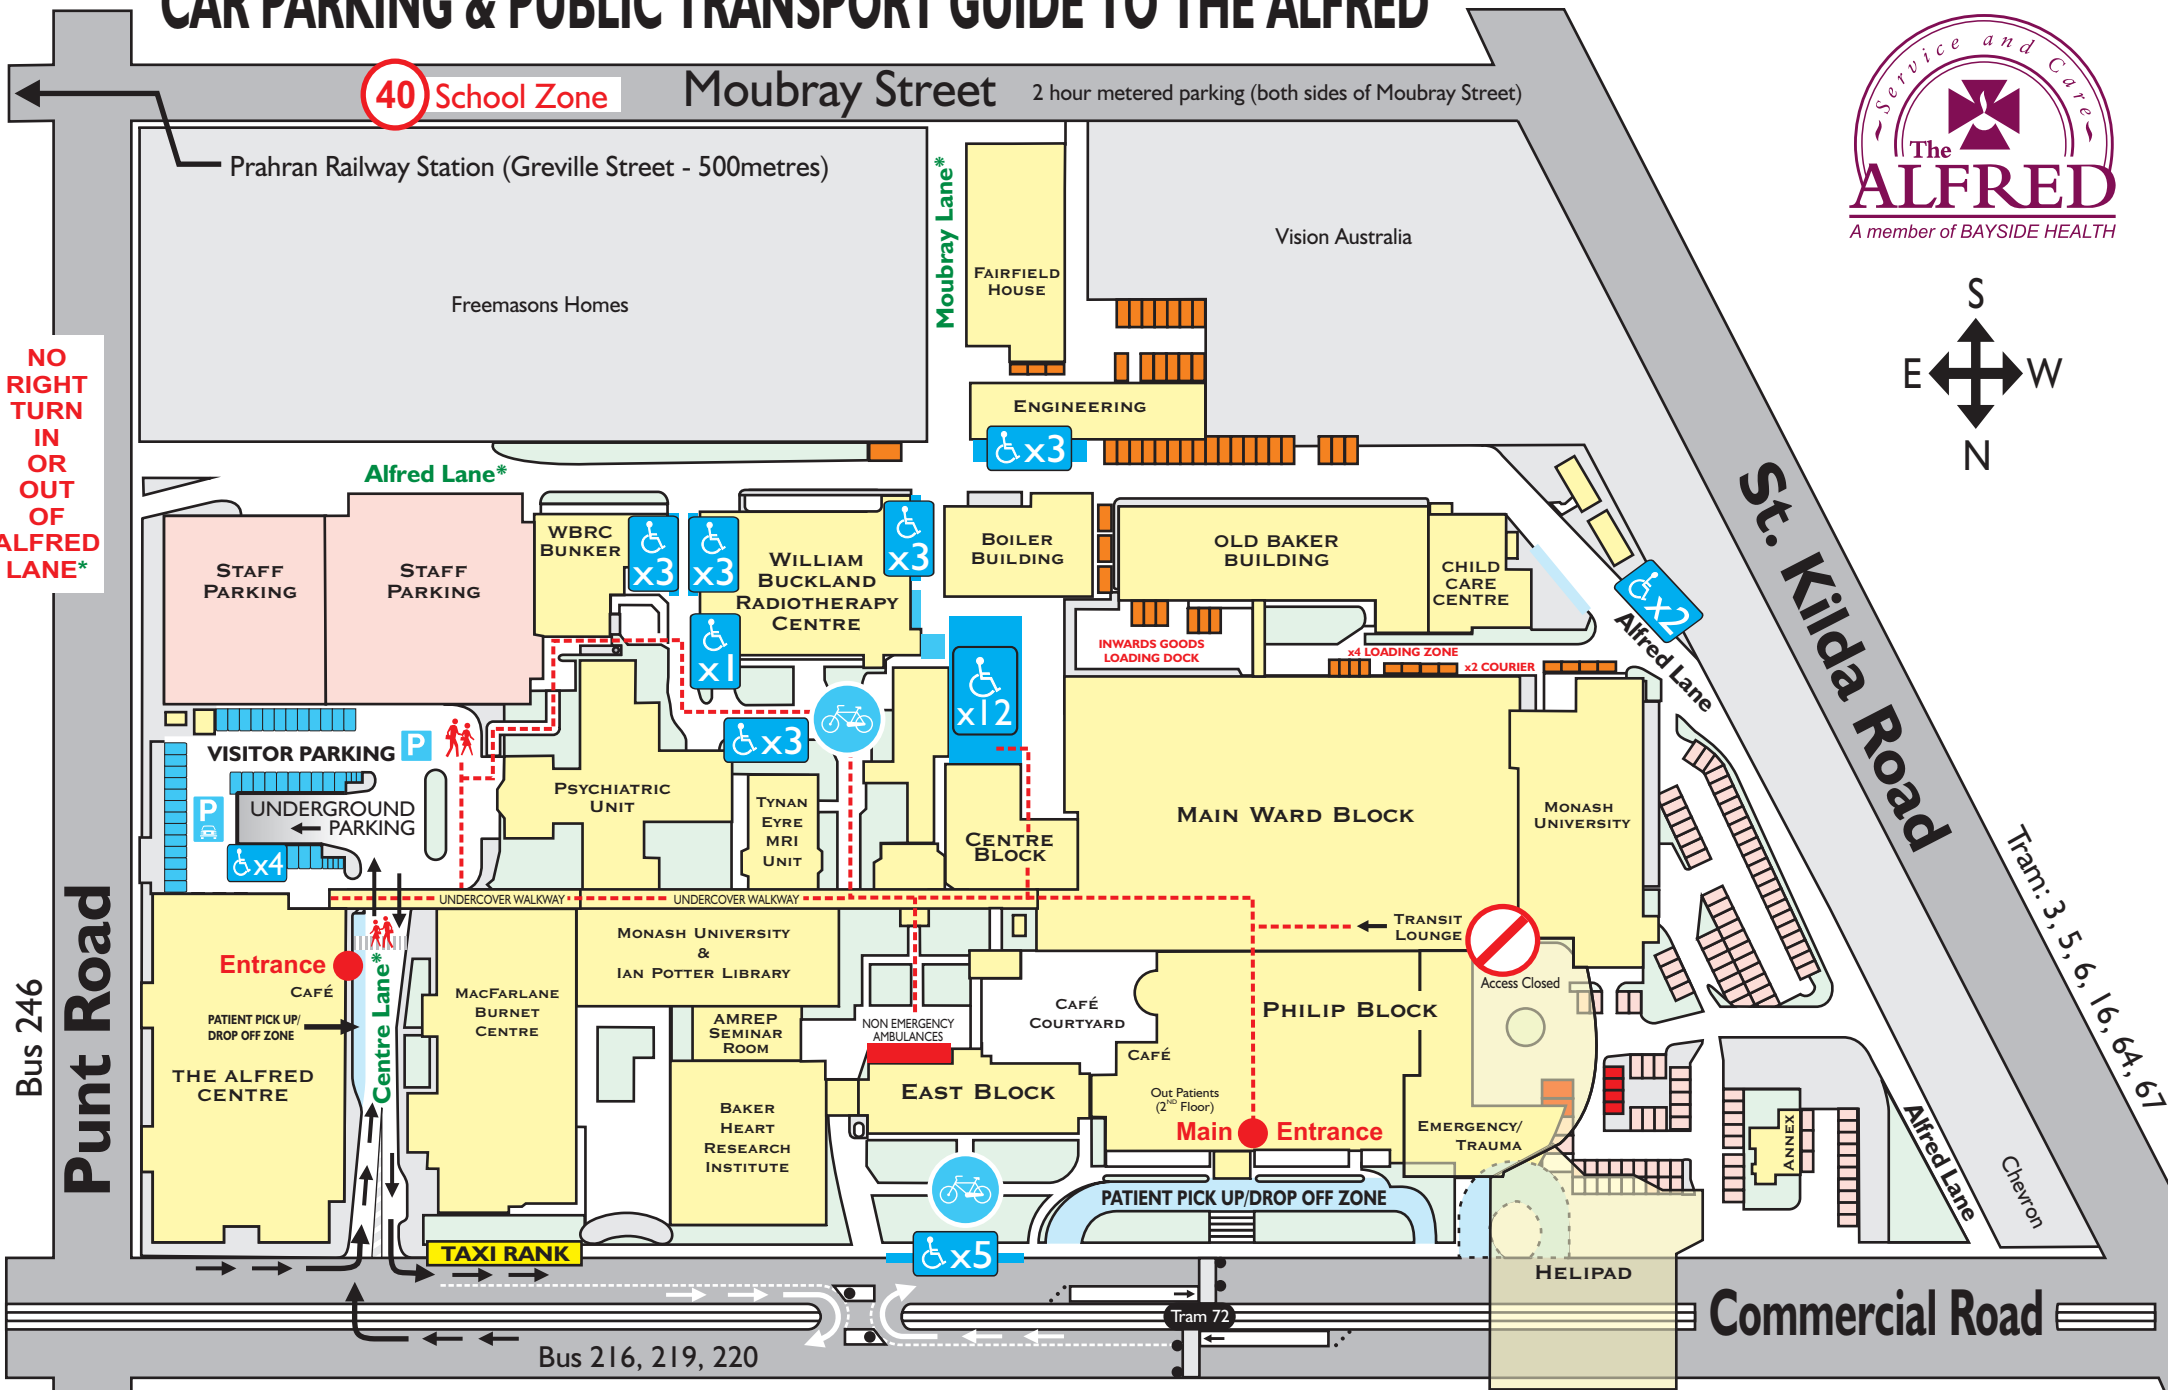

# CAR PARKING & PUBLIC TRANSPORT GUIDE TO THE ALFRED

**40 School Zone** Moubray Street 2 hour metered parking (both sides of Moubray Street)

**NO RIGHT TURN IN OR OUT OF ALFRED LANE\***

**Melway 58 B5**  
NOT TO SCALE  
\* New street names

To find out more about changes in car parking arrangements at The Alfred visit The Alfred website at [www.alfred.org.au](http://www.alfred.org.au) or call (03) 9276 2266