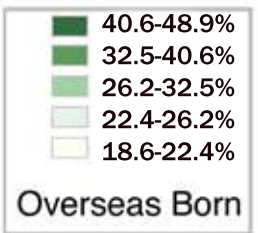

PEOPLE BORN OVERSEAS, BRISBANE 2011

Counting: Percentage of Total Population, Place of Usual Residence in SA3 Statistical Areas

This product uses a generalised version of ABS geographic boundaries. This removes some of the detail in the boundaries including very small islands and reduces the file size which enables the application to run more efficiently. More information on this is available in the TableBuilder Manual. The exact ASGS and ASGC boundaries are available from the ABS Statistical Geography Portal, www.abs.gov.au/geography