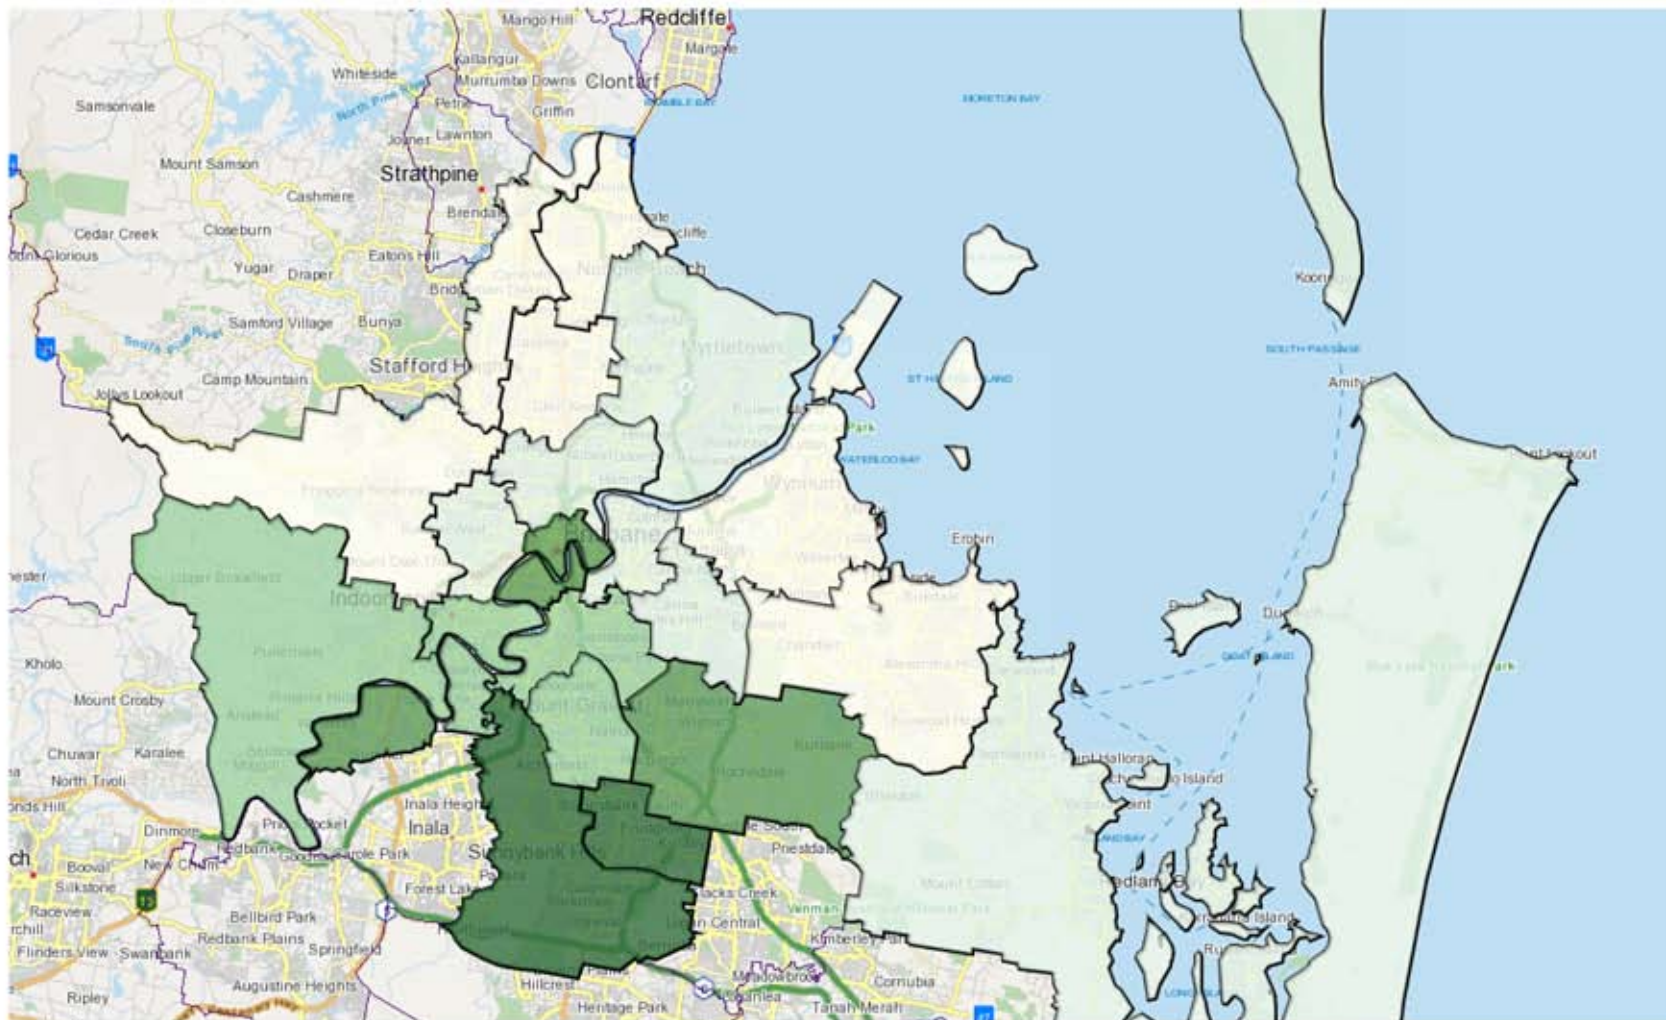

PEOPLE BORN OVERSEAS, BRISBANE 2011

Counting: Percentage of Total Population, Place of Usual Residence in SA3 Statistical Areas

This product uses a generalised version of ABS geographic boundaries. This removes some of the detail in the boundaries including very small islands and reduces the file size which enables the application to run more efficiently. More information on this is available in the TableBuilder Manual. The exact ASGS and ASGC boundaries are available from the ABS Statistical Geography Portal, www.abs.gov.au/geography