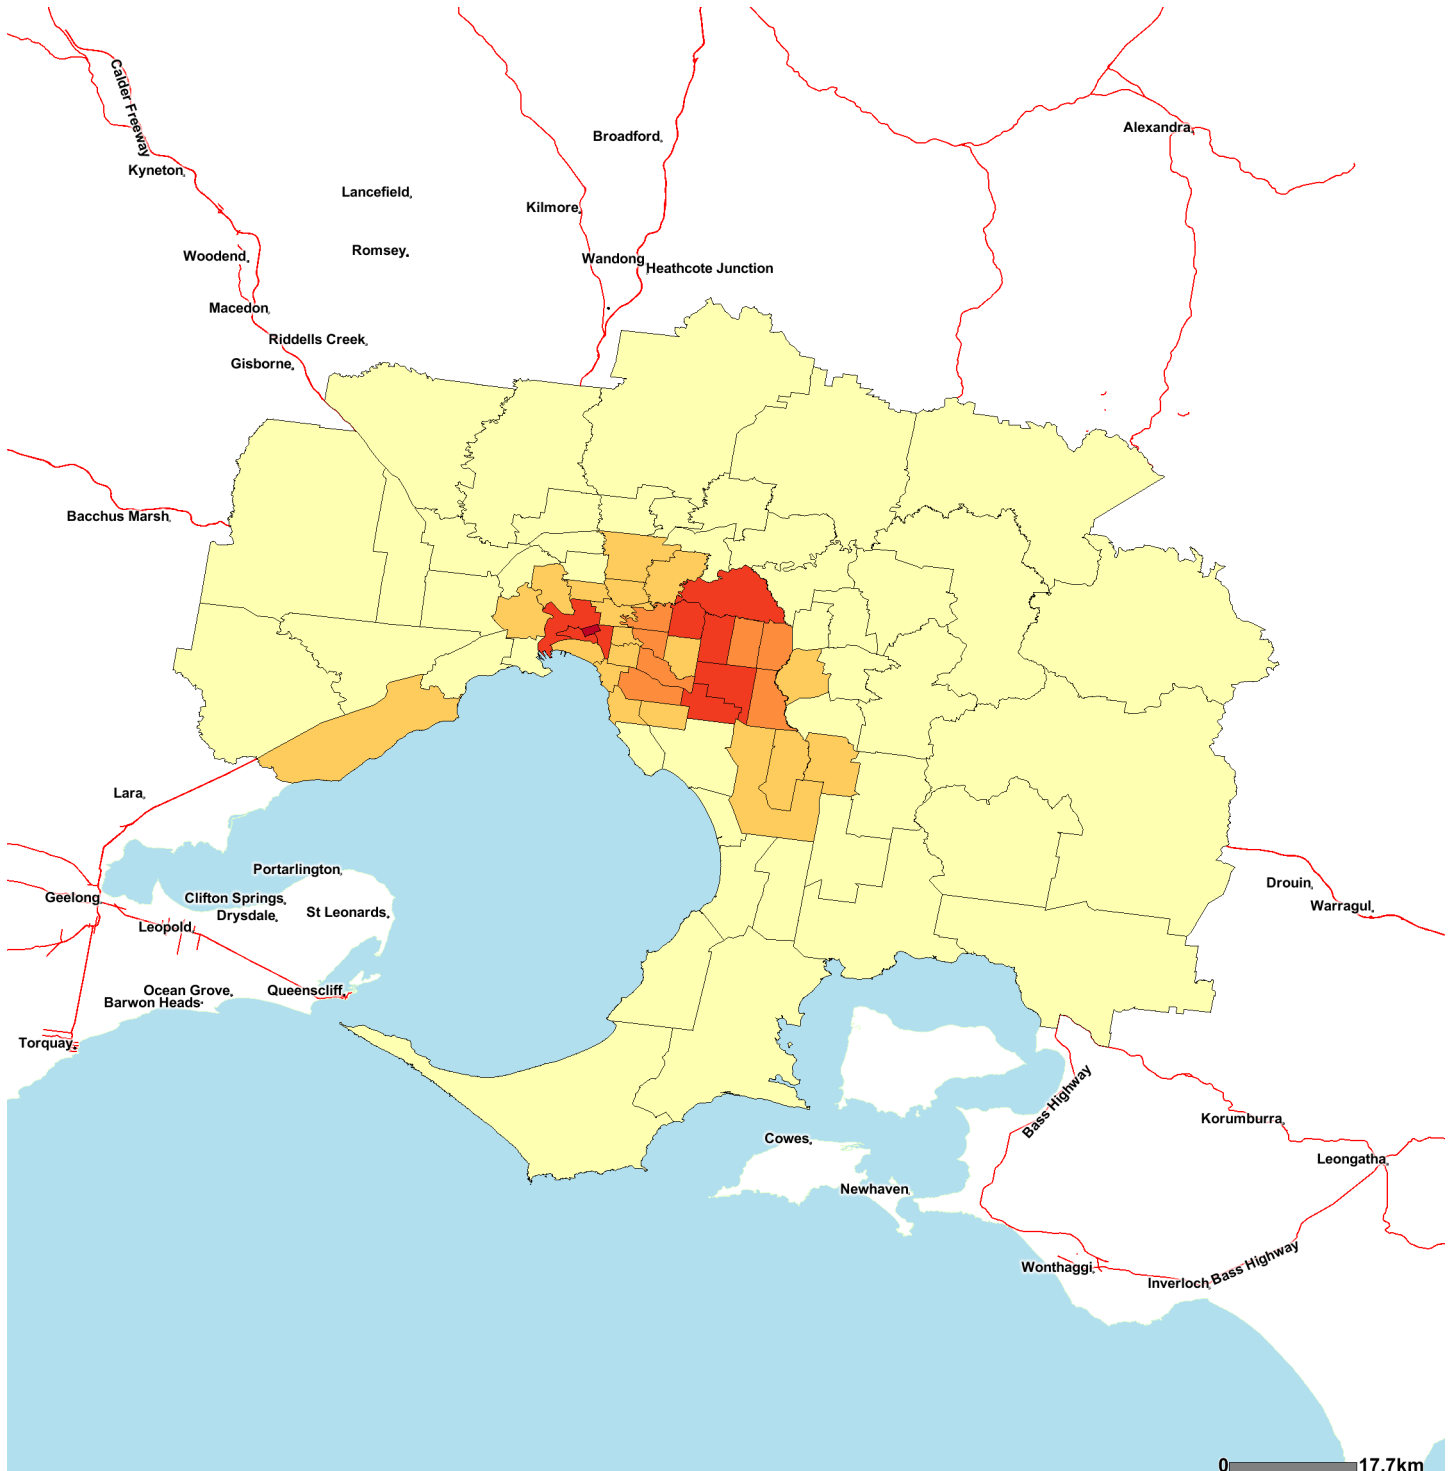

## People born in North-East Asia

As a percentage of the total population

Based on Place of Usual Residence, 2006

Melbourne (Statistical Division) by Statistical Local Area

0 17.7km