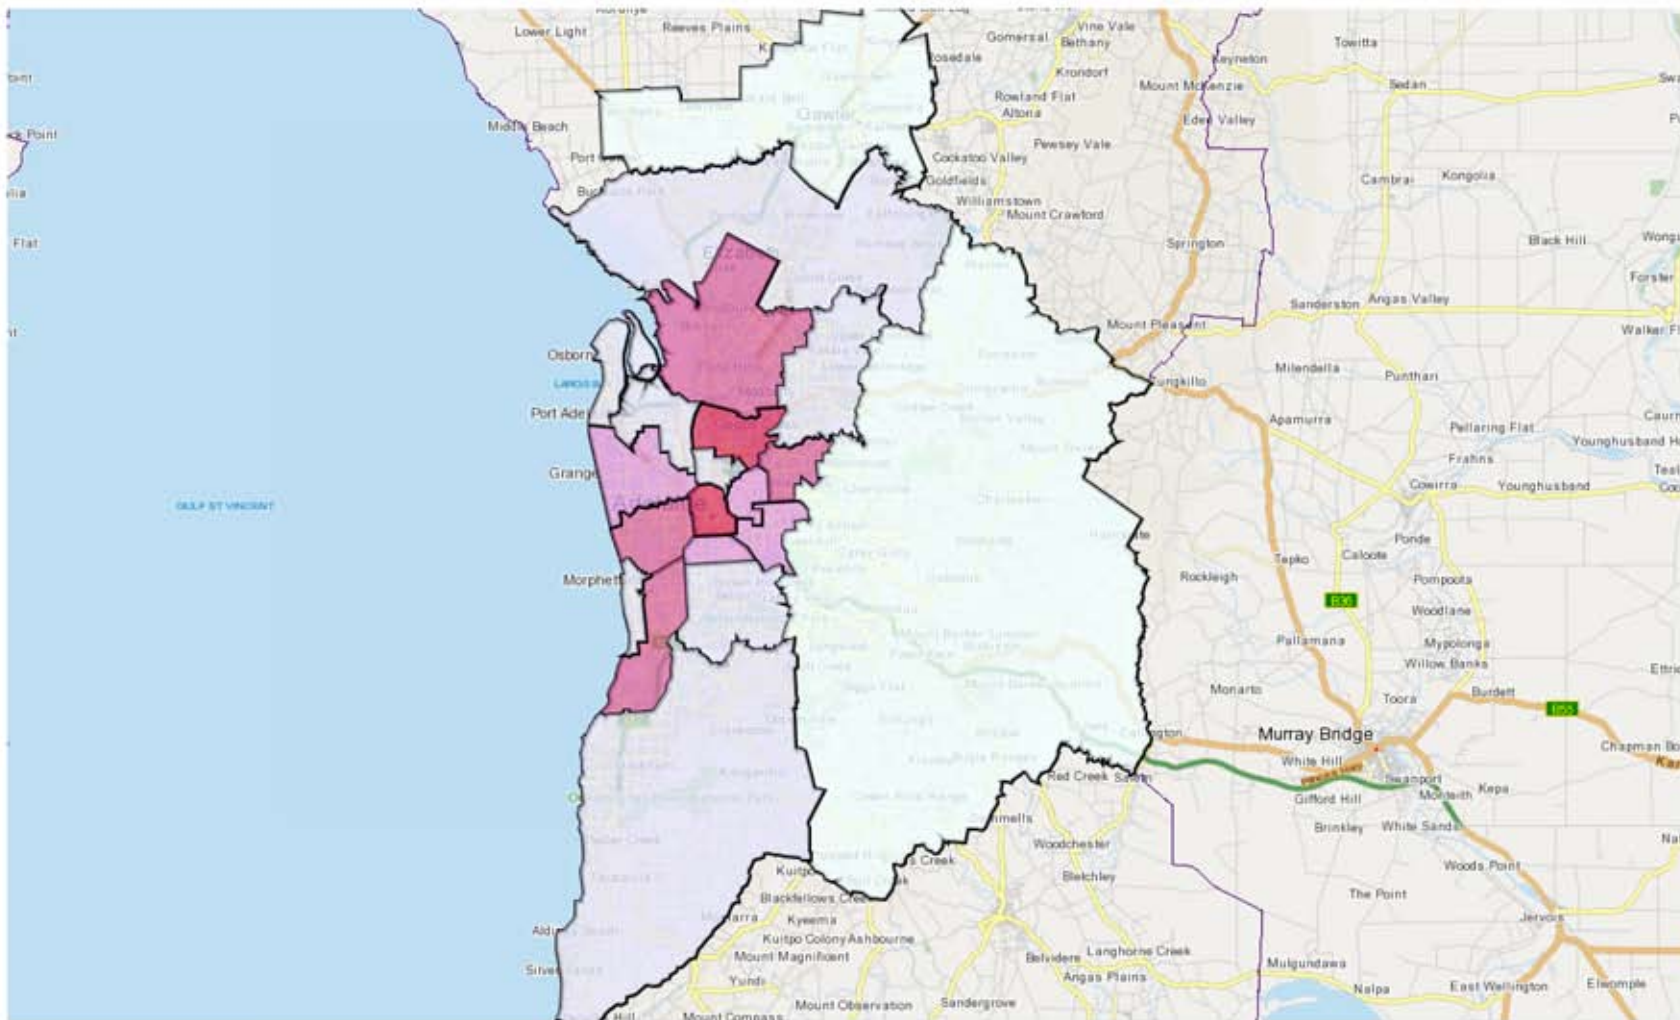

## PEOPLE BORN IN NORTH AFRICA AND THE MIDDLE EAST, ADELAIDE 2011

Counting: Percentage of Total Population, Place of Usual Residence in SA3 Statistical Areas

This product uses a generalised version of ABS geographic boundaries. This removes some of the detail in the boundaries including very small islands and reduces the file size which enables the application to run more efficiently. More information on this is available in the TableBuilder Manual. The exact ASGS and ASGC boundaries are available from the ABS Statistical Geography Portal, [www.abs.gov.au/geography](http://www.abs.gov.au/geography)