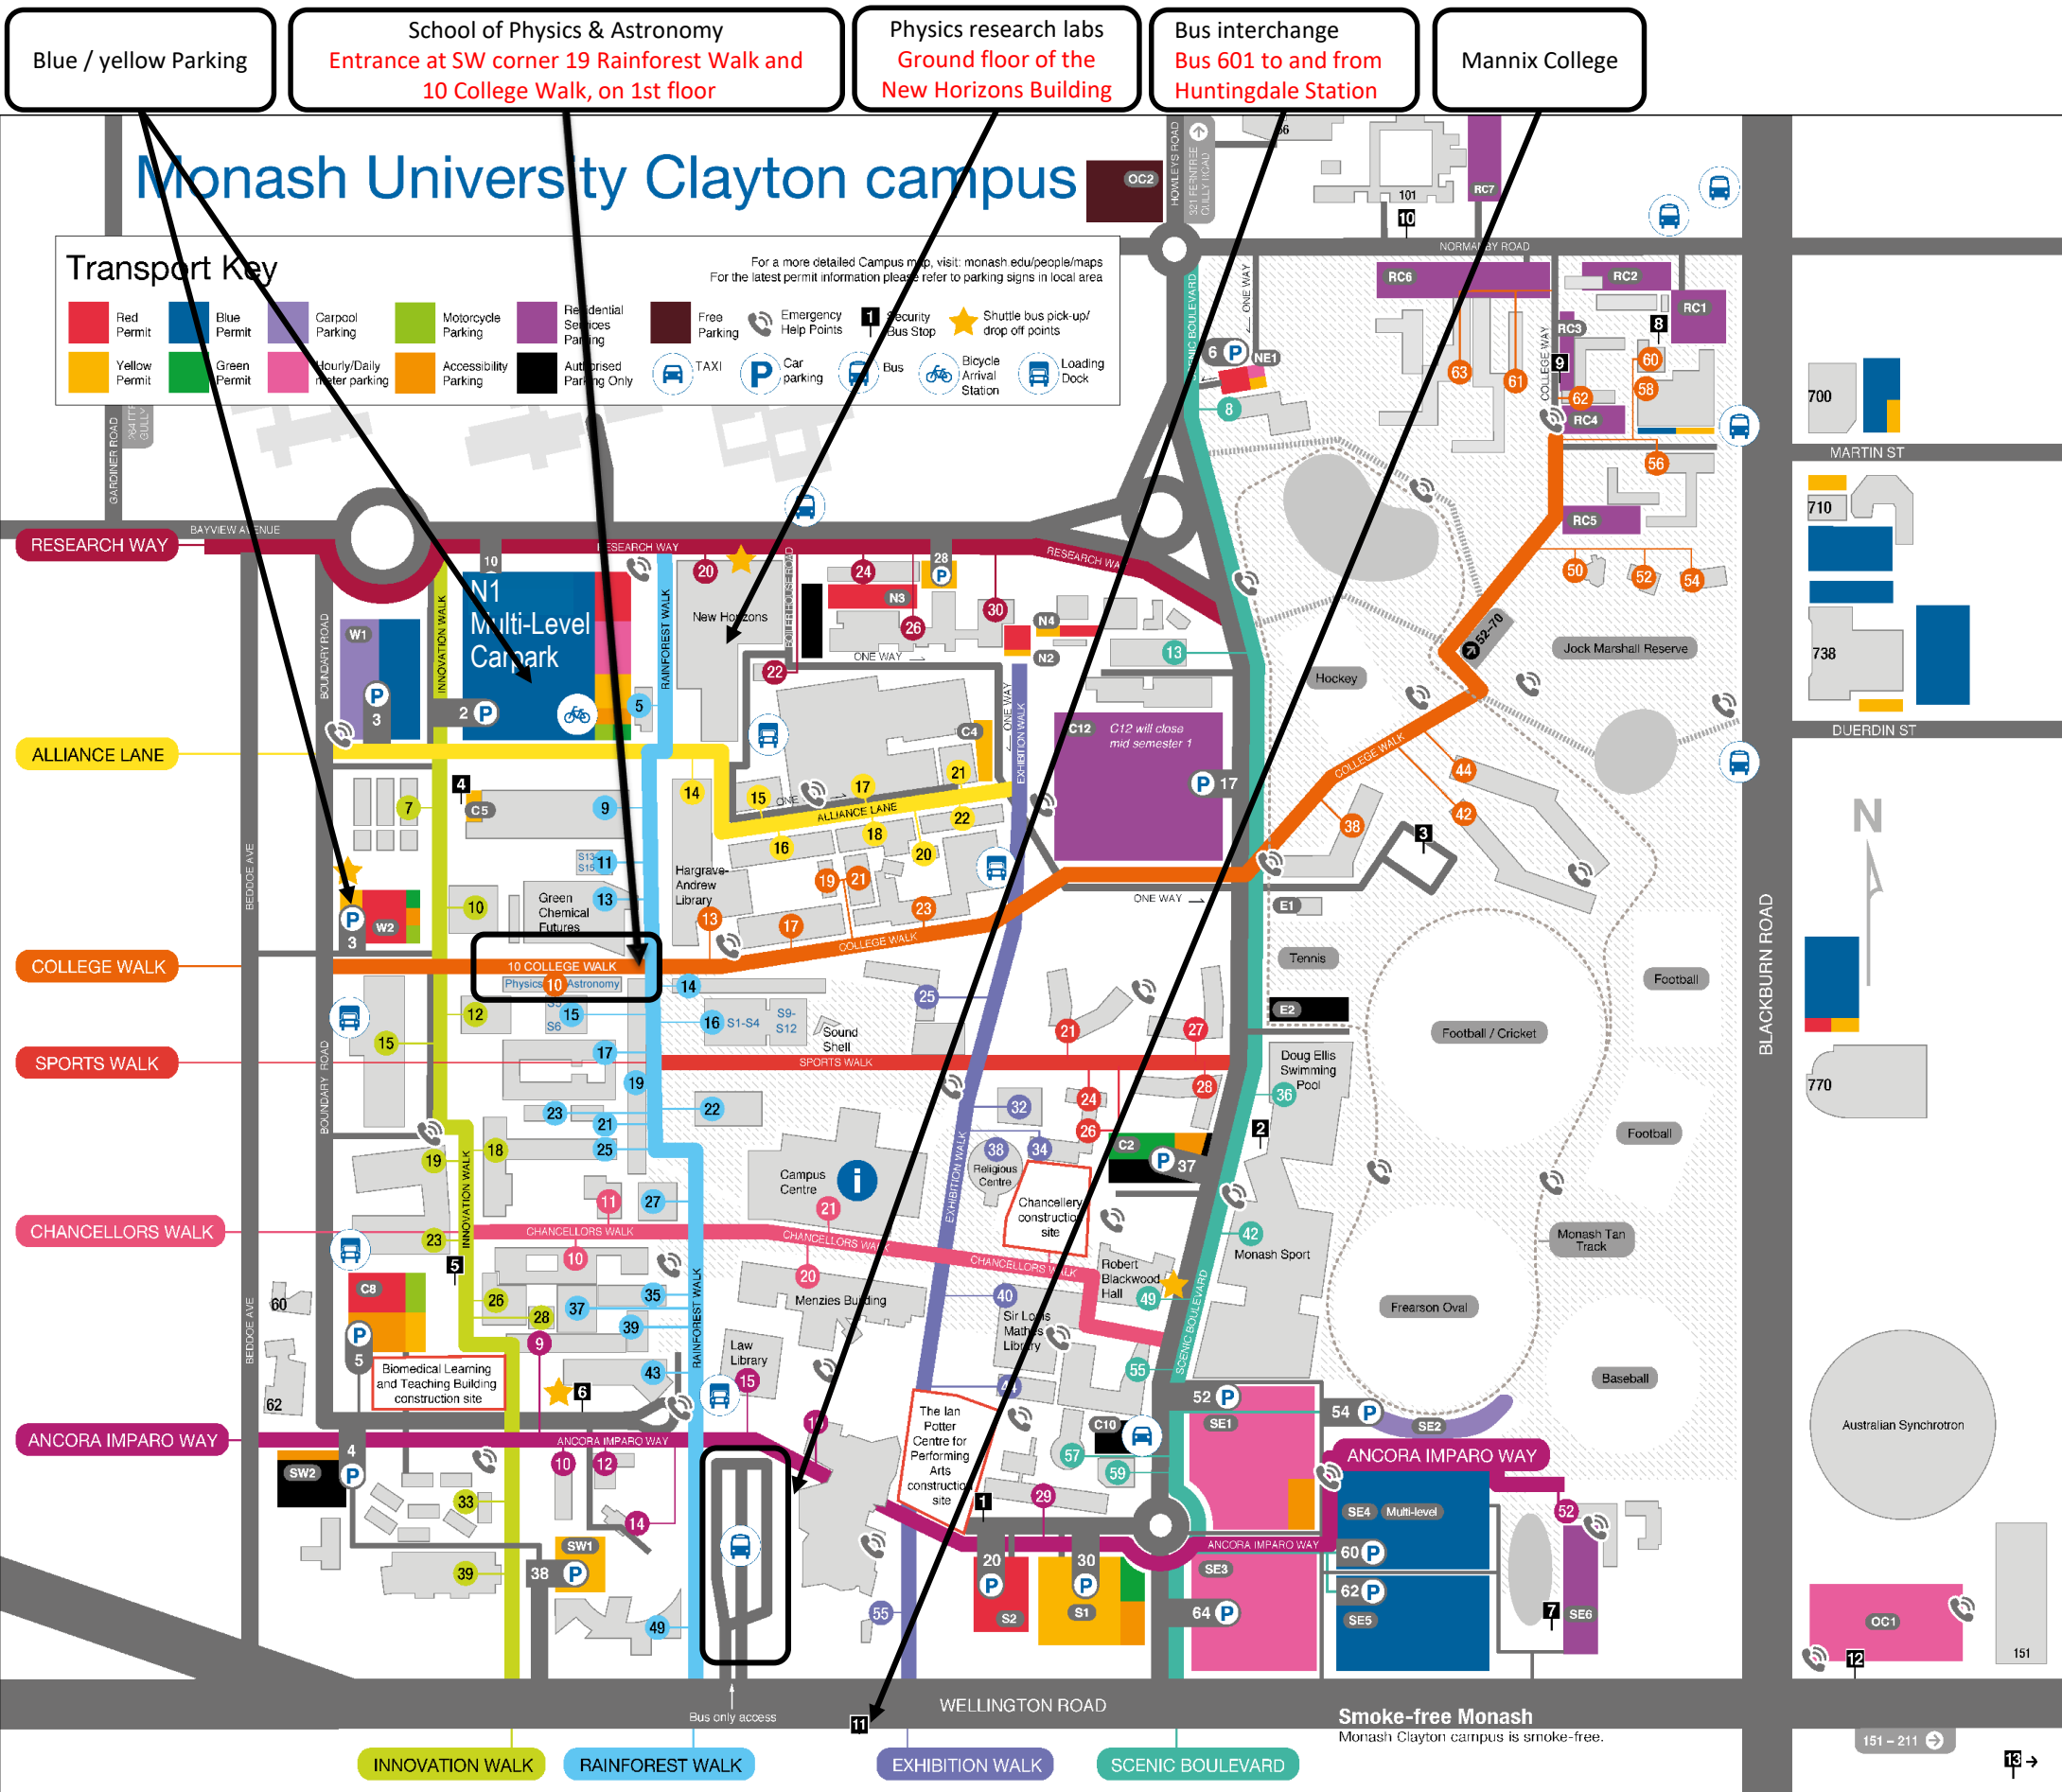

Where to find the School of Physics and Astronomy

Parking	Address	Building/department name	Address
North West Car Parks enter via Forster Road, Gardiner Road and Bayview Avenue			
North One Multi-level – Ground level (N1)	10 Research Way	Alexander Theatre	48 Exhibition Walk
Casual hourly/daily ticket parking		Australian Pulp and Paper Institute	15 Alliance Lane
North One Multi-level – Upper levels (N1)	2 Innovation Walk	Bicycle Arrival Station – James Gormley	5 Rainforest Walk
North Three (N3)	28 Research Way	Biochemistry Laboratories	11 Chancellors Walk
West One (W1)	3 Alliance Lane	Biological Sciences	25 Rainforest Walk
West Two (W2)	3 College Walk	Biological Sciences Lecture Theatres S7 – S8	21 Rainforest Walk
North Two (N2)	30 Research Way	Biology	18 Innovation Walk
South West Car Parks		Boiler House	22 Research Way
Central Eight (C8)	5 Ancora Imparo Way	Buildings and Property	26 & 30 Research Way
South-west One (SW1)	38 Innovation Walk	Campus Centre	21 Chancellors Walk
South-west Two (SW2)	4 Ancora Imparo Way	Central Science Block	19 Rainforest Walk
North East Car Parks enter via Howleys Road and Normanby Road		Chancery Building C	34 Exhibition Walk
Central Five (C5)	4 Innovation Walk	Chancery Building D	26 Sports Walk
Central Twelve (C12)	17 Scenic Boulevard	Chancery Building E	24 Sports Walk
East One (E1)	Scenic Boulevard	Chemistry	17 Rainforest Walk
East Two (E2)	Scenic Boulevard	Doug Ellis Swimming Pool	36 Scenic Boulevard
North Four (N4)	32 Research Way	Education	19 Ancora Imparo Way
North-east One (NE1)	6 Scenic Boulevard	Earth, Atmosphere & Environment - see Mathematics	
North-east Two (NE2)	Residential Carpark 6	Engineering 31	17 College Walk
North-east Three (NE3)	Residential Carpark 7	Engineering 33	19 College Walk
North-east Four (NE4)	Residential Carpark 3	Engineering 35	16 Alliance Lane
North-east Five (NE5)	Residential Carpark 1	Engineering 36	18 Alliance Lane
North-east Six (NE6)	Residential Carpark 2	Engineering 36A	20 Alliance Lane
North-east Seven (NE7)	Residential Carpark 4	Engineering 37	17 Alliance Lane
North-east Eight (NE8)	Residential Carpark 5	Engineering 69	22 Alliance Lane
South East Car Parks enter via Wellington Road		Engineering 72	14 Alliance Lane
South Two (S2)	20 Ancora Imparo Way	Engineering Examination Halls, EH1 – EH4	23 College Walk
Central Two (S2)	37 Scenic Boulevard	Buildings and Property	26 Research Way
South One (S1)	30 Ancora Imparo Way	Faculty of Information Technology	25 Exhibition Walk
South-east One (SE1)	52 Scenic Boulevard	Faculty of Medicine Offices	43 Rainforest Walk
South-east Two (SE2)	54 Scenic Boulevard	Faculty Teaching – MBBS	27 Rainforest Walk
South-east Three (SE3)		First Year Biology	23 Rainforest Walk
Casual hourly/daily ticket parking		Green Chemical Futures	13 Rainforest Walk
South-east Four Multi-level (SE4)	64 Scenic Boulevard	Hargrave-Andrew Library	13 College Walk
South-east Five (SE5)	62 Scenic Boulevard	Information Services	44 Exhibition Walk
South-east Six (SE6)	Residential Carpark 8	Japanese Studies Centre	12 Ancora Imparo Way
Off-Campus Car Parks		Jock Marshall Reserve	52 College Walk
Off-campus One (OC1)	Wellington Road/ Blackburn Road	Environmental Laboratories	52 College Walk
Off-campus Two (OC2)	Howleys Road/ Normanby Road	John Monash Science School	39 Innovation Walk
		Krongold Centre	57 Scenic Boulevard
		Law Building	15 Ancora Imparo Way
		Law Library	15 Ancora Imparo Way
		Learning and Teaching building	19 Ancora Imparo Way
		Medicine B	39 Rainforest Walk
		Medicine C	10 Chancellors Walk
		Medicine D	35 Rainforest Walk
		Medicine E	9 Ancora Imparo Way
		Medicine F	26 Innovation Walk
		Medicine Teaching Services Unit	28 Innovation Walk
		Melbourne Centre for Nanofabrication	151 Wellington Road
		Menzies Building	20 Chancellors Walk
		Microbiology & Biological Sciences	12 Innovation Walk
		Monash Biomedical Imaging	770 Blackburn Road
		Monash Centre for Electron Microscopy	10 Innovation Walk
		Monash Children's Centre Co-op	62 Beddoe Avenue
		Monash Club	32 Exhibition Walk
		Monash College	49 Rainforest Walk
		Monash College Learning Village	33 Innovation Walk
		Monash Community Family Co-operative	56 Howleys Road
		Monash House	14 Ancora Imparo Way
		Monash Injury Research Institute	21 Alliance Lane
		Monash Sport	42 Scenic Boulevard
		Monash Sustainability Institute	8 Scenic Boulevard
		Monash University Business Park	680 Blackburn Road
		Monash University Business Park	710 Blackburn Road
		Monash University Business Park	700 Blackburn Road
		Monash University Business Park	738 Blackburn Road
		Monash-Oakleigh Legal Service	60 Beddoe Avenue
		New Horizons	20 Research Way
		Old Science Laboratories	22 Rainforest Walk
		Performing Arts	55 Scenic Boulevard
		Physics	10 College Walk
		Plant Sciences Complex	54 College Walk
		Religious Centre	38 Exhibition Walk
		Robert Blackwood Hall	49 Scenic Boulevard
		Science and IT	14 Rainforest Walk
		Science Instrumentation and Technology Development Platform	26 Research Way
		Science Portables	7 Innovation Walk
		Security & Traffic	59 Scenic Boulevard
		Sir Louis Matheson Library	40 Exhibition Walk
		Monash HR (incl. Staff Development)	211 Wellington Road
		STRIP1 Monash Biotechnology	15 Innovation Walk
		STRIP2 School of Biomedical Sciences	19 Innovation Walk
		STRIP3 School of Biomedical Sciences	23 Innovation Walk
		Yarrowonga	10 Ancora Imparo Way
		Major lecture theatres	
		Central One Lecture Theatre	25 Exhibition Walk
		Engineering Lecture Theatres E1 – E6	21 College Walk
		Humanities Lecture Theatres H1 – H10	20 Chancellors Walk
		Law Lecture Theatres L1 – 5, G20	15 Ancora Imparo Way
		Medicine Lecture Theatre M1	35 Rainforest Walk
		Medicine Lecture Theatres M2 – M3	37 Rainforest Walk
		Science Lecture Theatres (North), S13 – S15	11 Rainforest Walk
		Science Lecture Theatres (West), S5-S6	15 Rainforest Walk
		Science Lecture Theatres S1 – S4, S9 – S12, ST1 – 4, ST7	16 Rainforest Walk
		Sir Alexander Stewart Theatre	14 Alliance Lane
		South One Lecture Theatre	43 Rainforest Walk
		Residences	
		Briggs Hall	42 College Walk
		Deakin Hall	56 College Walk
		Farrer Hall	62 College Walk
		Howitt Hall	60 College Walk
		Jackomos Hall	44 College Walk
		Mannix College	Wellington Road/Parker Street
		MRS Administration HOR	58 College Walk
		Holman Hall	27 Sports Walk
		Campbell Hall	21 Sports Walk
		Logan Hall	28 Sports Walk
		Turner Hall	38 College Walk
		Normanby House	101 Normanby Road
		Richardson Hall	63 College Walk
		Roberts Hall	61 College Walk
		South East Flats	52 Ancora Imparo Way
		Loading docks	
		Boundary Road	Boundary Road x College Walk
		Boundary Road	Rear of 23 Innovation Walk
		Ancora Imparo Way	Rear of 15 Ancora Imparo Way
		Exhibition Walk	Exhibition Walk/ College Walk
		Boiler House Road	Boiler House Road
		Public transport	
		Bus Interchange	Ancora Imparo Way/ Rainforest Walk
		Bus Stop	Research Way
		Bus Stops	Blackburn Road
		Bicycle arrival stations	
		James Gormley	5 Rainforest Walk
		Southern Bicycle Arrival Station	55 Exhibition Walk
		Taxis	
		Taxi Rank	C10 car park at 59 Scenic Boulevard
		Share cars	
		Flexicar Bays RC5	58 College Walk