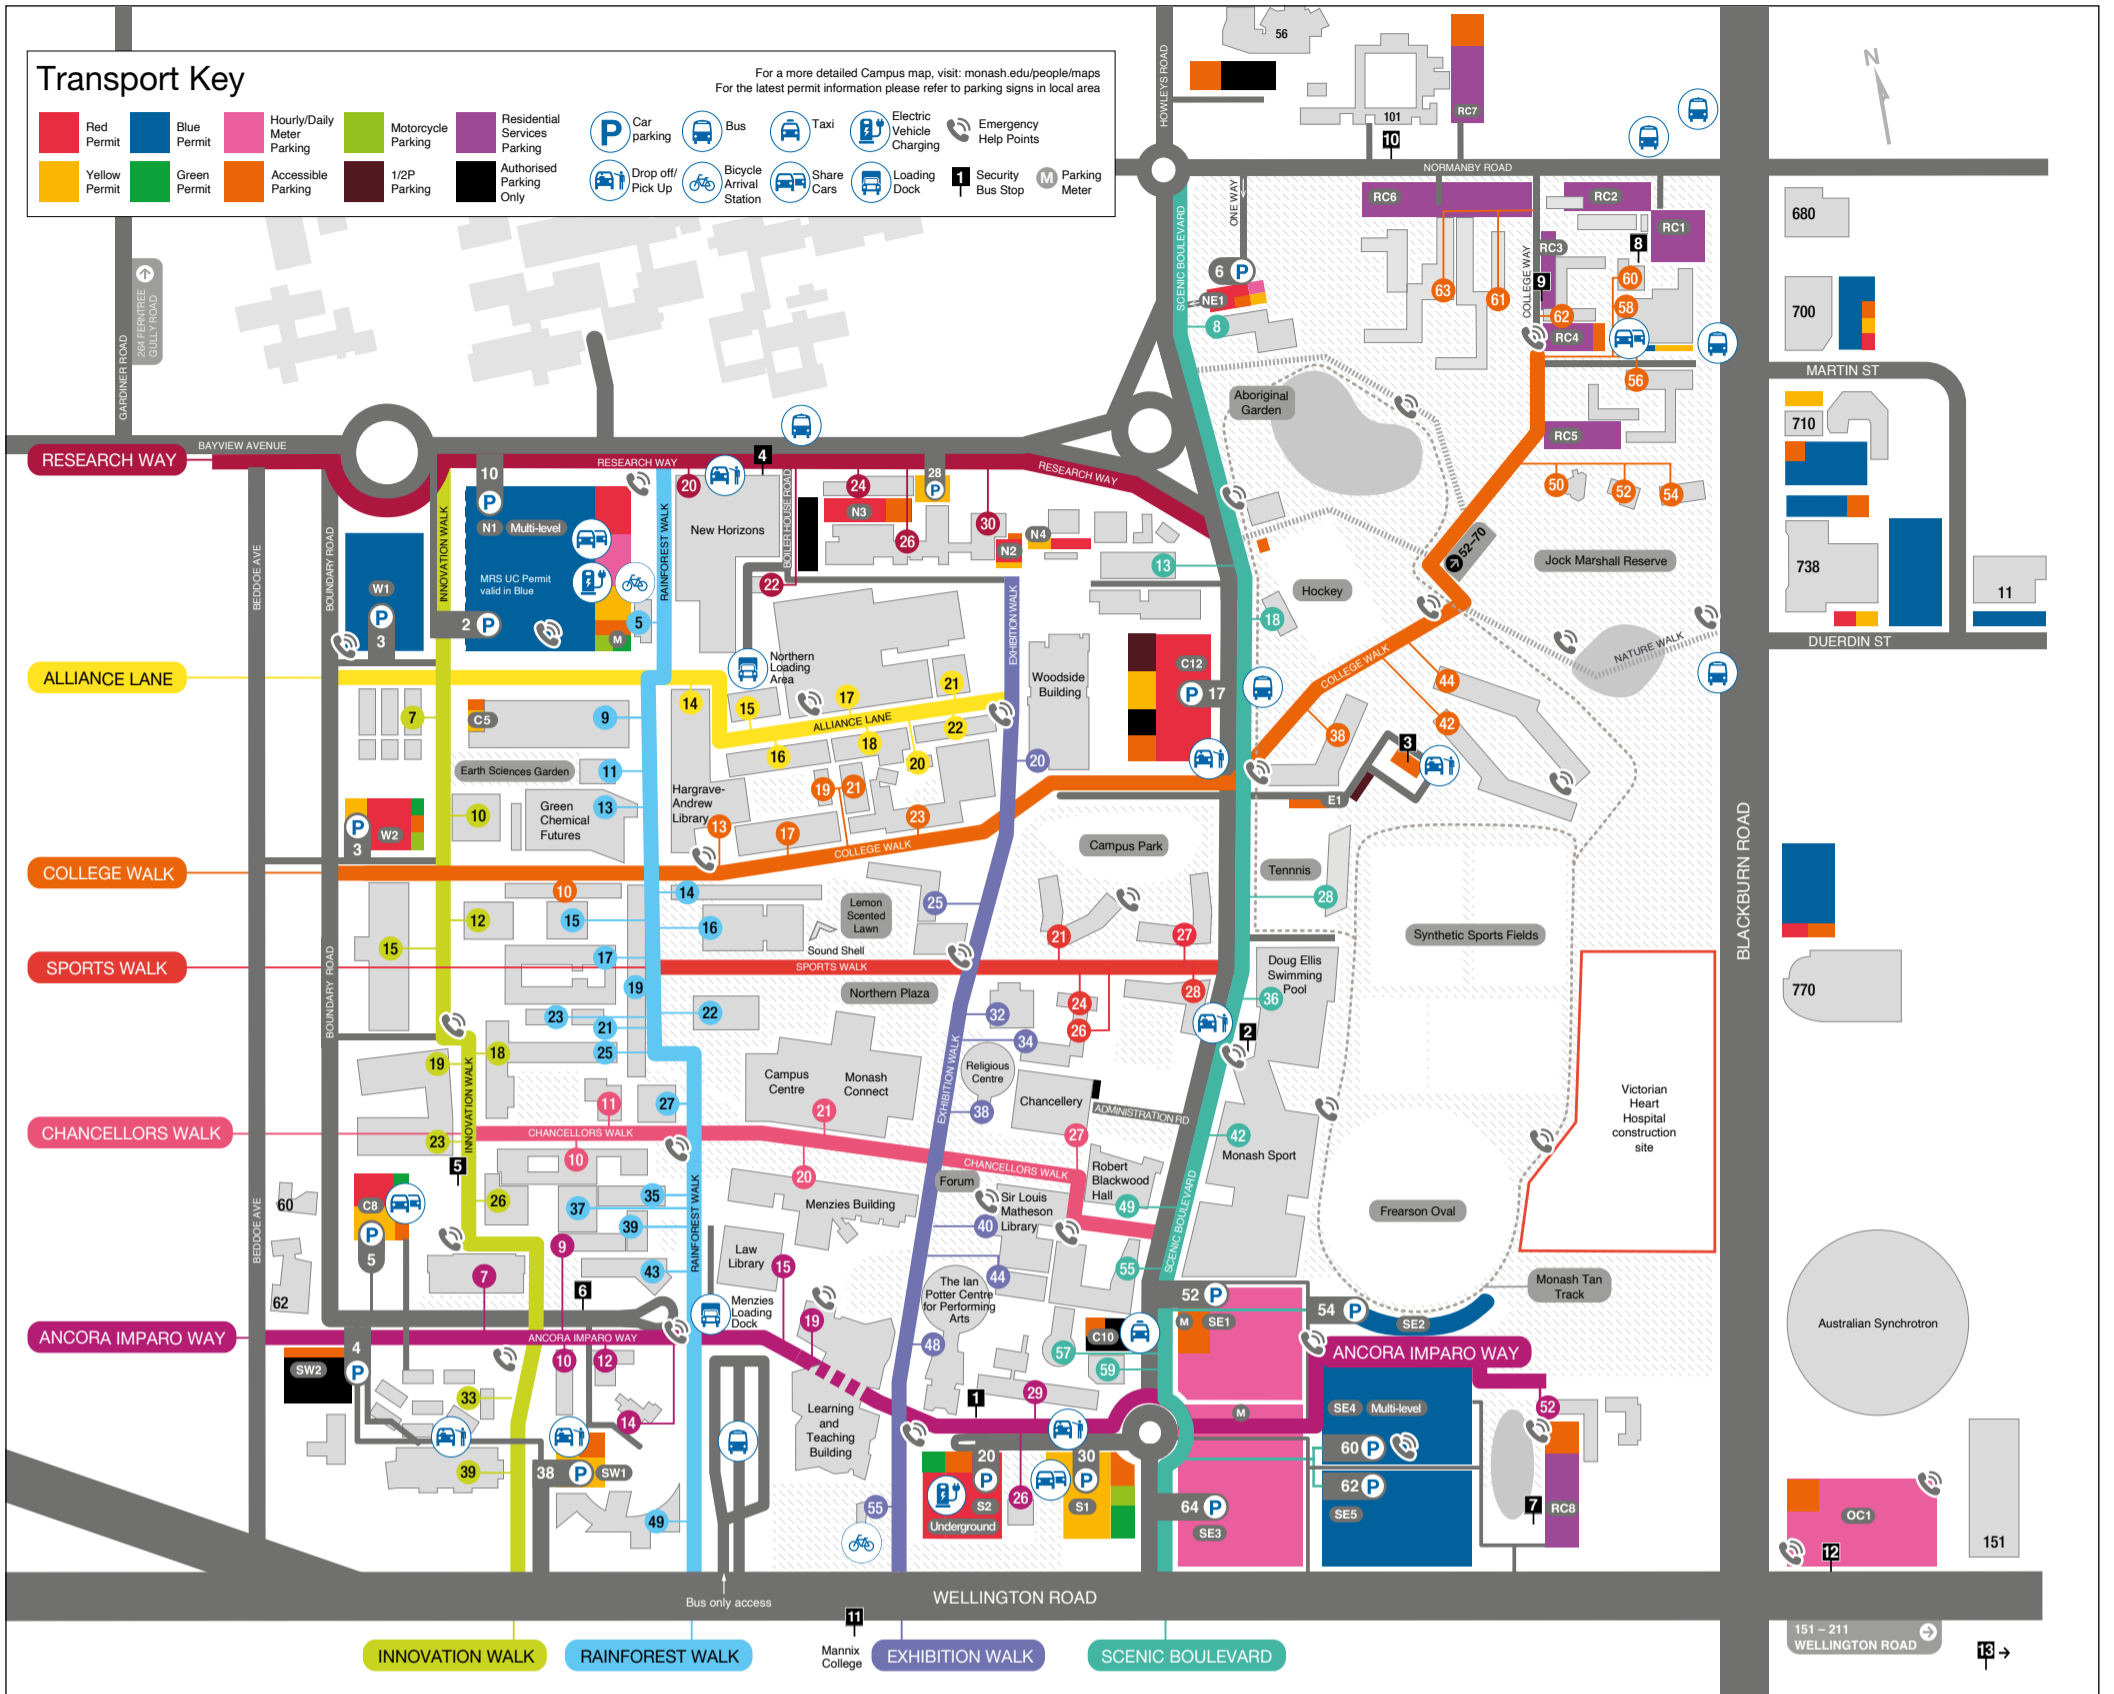

Monash University Clayton campus

Parking	Address	Building/Department Name	Address	Medicine F (13F)	26 Innovation Walk ●	Major Lecture Theatres	Address
North-West Car Parks (enter via Gardiner Road and Bayview Avenue)		Administration A (3C)	34 Exhibition Walk ●	Medicine, Nursing and Health Sciences		Biological Sciences S7-S8 (21)	21 Rainforest Walk ●
Central Five (C5)	4 Innovation Walk ●	Administration B (3D)	26 Sports Walk ●	Faculty Teaching (73P)	33 Innovation Walk ●	Central One	25 Exhibition Walk ●
North One Multi-level – Ground level (N1)	10 Research Way ●	Administration C (3E)	24 Sports Walk ●	Medicine, Nursing and Health Sciences		Engineering E1-E3 (32)	21 College Walk ●
North One Multi-level – Upper levels (N1)	2 Innovation Walk ●	Bioresource Processing Research Institute of Australia (BioPRIA) (59)		Offices (64)	43 Rainforest Walk ●	Humanities H1-H10	20 Chancellors Walk ●
North Two (N2)	30 Research Way ●	Biological Sciences (18)	15 Alliance Lane ●	Melbourne Centre for Nanofabrication (222)	151 Wellington Road ●	Learning and Teaching Building G31, G54, G81	19 Ancora Imparo Way ●
North Three (N3)	28 Research Way ●	Biology (17)	25 Rainforest Walk ●	Monash Building (11)	20 Chancellors Walk ●	Medicine M1	35 Rainforest Walk ●
West One (W1)	3 Alliance Lane ●	Biology – First Year (22)	18 Innovation Walk ●	Monash Biomedical Imaging (220)	770 Blackburn Road ●	Medicine M2-M3	37 Rainforest Walk ●
West Two (W2)	3 College Walk ●	Biomedical Learning and Teaching Building (93)	23 Rainforest Walk ●	Monash Children's Centre Co-op (162)	62 Beddoe Avenue ●	Science (North), S13-S15	11 Rainforest Walk ●
South-West Car Parks		Boiler House (38)		Monash Club (50)	62 Beddoe Avenue ●	Science (West), S5-S6	15 Rainforest Walk ●
Central Eight (C8)	5 Ancora Imparo Way ●	Buildings and Property (40 & 56)	7 Ancora Imparo Way ●	Monash Community Family Co-operative (83)	56 Howleys Road ●	Science S1-S4, S9-S12, ST1-ST4, ST7	16 Rainforest Walk ●
South-west One (SW1)	38 Innovation Walk ●	Campus Centre (10)	22 Research Way ●	Monash House (65)	14 Ancora Imparo Way ●	Sir Alexander Stewart Theatre	14 Alliance Lane ●
South-west Two (SW2)	4 Ancora Imparo Way ●	Central Science Block (19)	26 & 30 Research Way ●	Monash HR (including Staff Training) (226)	211 Wellington Road ●	South One	43 Rainforest Walk ●
North-East Car Parks (enter via Howleys Road and Normanby Road)		Chancellery (96)	31 Research Way ●	Monash Law Clinic (160)	60 Beddoe Avenue ●	Residences	
Central Twelve (C12)	17 Scenic Boulevard ●	Chemistry (23)	19 Rainforest Walk ●	Monash Sport (1)	42 Scenic Boulevard ●	Briggs Hall (85B)	42 College Walk ●
East One (E1)	Scenic Boulevard ●	Doug Ellis Swimming Pool (1B)	27 Chancellors Walk ●	Monash Sustainable Development Institute (74)	8 Scenic Boulevard ●	Campbell Hall (89)	21 Sports Walk ●
North Four (N4)	32 Research Way ●	Earth, Atmosphere & Environment (28)	17 Rainforest Walk ●	Monash University Accident Research Centre (70)	21 Alliance Lane ●	Deakin Hall (48)	56 College Walk ●
North-east One (NE1)	6 Scenic Boulevard ●	Education (6)	36 Scenic Boulevard ●	Monash University Business Park (201)	680 Blackburn Road ●	Farrer Hall (45)	62 College Walk ●
North-east Two (NE2)	Residential Carpark 6 ●	Engineering 31 (31)	9 Rainforest Walk ●	Monash University Business Park (202)	710 Blackburn Road ●	Holman Hall (88)	27 Sports Walk ●
North-east Three (NE3)	Residential Carpark 7 ●	Engineering 33 (33)	29 Ancora Imparo Way ●	Monash University Business Park (203)	700 Blackburn Road ●	Howitt Hall (46)	60 College Walk ●
North-east Four (NE4)	Residential Carpark 3 ●	Engineering 35 (35)	17 College Walk ●	Monash University Business Park (205)	738 Blackburn Road ●	Jackomos Hall (85A)	44 College Walk ●
North-east Five (NE5)	Residential Carpark 2 ●	Engineering 36 (36)	19 Rainforest Walk ●	MPavilion 2017 at Monash University (97)	26 Ancora Imparo Way ●	Logan Hall (90)	28 Sports Walk ●
North-east Six (NE6)	Residential Carpark 1 ●	Engineering 37 (37)	17 Alliance Lane ●	New Horizons (82)	20 Research Way ●	Mannix College (218)	Wellington Road/Parker Street ●
North-east Seven (NE7)	Residential Carpark 4 ●	Engineering 60 (60)	18 Alliance Lane ●	Northern Pavilion	28 Scenic Boulevard ●	Monash Residential Services (MRS) (47)	58 College Walk ●
North-east Eight (NE8)	Residential Carpark 5 ●	Engineering 69 (69)	23 College Walk ●	Old Science Laboratories (20)	22 Rainforest Walk ●	Normanby House (52)	101 Normanby Road ●
South-East Car Parks (enter via Wellington Road)		Engineering 72 (72)	22 Alliance Lane ●	Performing Arts (68)	55 Scenic Boulevard ●	Richardson Hall (43)	63 College Walk ●
Chancellery Underground (96)	Administration Road ●	Engineering 99 (99)	14 Alliance Lane ●	Physics (27)	10 College Walk ●	Roberts Hall (44)	61 College Walk ●
South Two Underground (S2) (91)	20 Ancora Imparo Way ●	Engineering 99 (99)	14 Scenic Boulevard ●	Plant Sciences Complex (42A, 42B)	54 College Walk ●	South East Flats (49)	52 Ancora Imparo Way ●
South One (S1)	30 Ancora Imparo Way ●	Grounds Workshop (57)	13 Rainforest Walk ●	Religious Centre (9)	38 Exhibition Walk ●	Turner Hall (87)	38 College Walk ●
South-east One (SE1)	52 Scenic Boulevard ●	Green Chemical Futures (86)	13 College Walk ●	Robert Blackwood Hall (2)	49 Scenic Boulevard ●	Loading Docks	
South-east Two (SE2)	54 Scenic Boulevard ●	Hargrave-Andrew Library (30)	18 Scenic Boulevard ●	Science and Information Technology (26)	14 Rainforest Walk ●	Menzi's Loading Dock (enter via Innovation Walk)	Rear of 15 Ancora Imparo Way ●
South-east Three (SE3)	64 Scenic Boulevard ●	Hockey Pavilion		Science Instrumentation and Technology Development Platform (40)	26 Research Way ●	Northern Loading Area	Boiler House Road ●
South-east Four Multi-level (SE4)	60 Scenic Boulevard ●	The Ian Potter Centre for Performing Arts (7): Alexander Theatre, Sound Gallery and Jazz Club		Security (6)	29 Ancora Imparo Way ●	Public Transport	
South-east Five (SE5)	62 Scenic Boulevard ●	Information Technology (63)		Sir Louis Matheson Library (4)	40 Exhibition Walk ●	Bus Interchange	Ancora Imparo Way/Rainforest Walk ●
South-east Six (SE6)	Residential Carpark 8 ●	Institute of Vector-Borne Disease (53)		Sir Louis Matheson Library Annexe (67)	44 Exhibition Walk ●	Bicycle Arrival Stations	
Off-Campus Car Parks		Japanese Studies Centre (54)	12 Ancora Imparo Way ●	STRIP1 Monash Biotechnology (75)	15 Innovation Walk ●	James Gormley (80A)	5 Rainforest Walk ●
Off-campus One (OC1)	Wellington Road/ Blackburn Road ●	Jock Marshall Reserve		STRIP2 School of Biomedical Sciences (76)	19 Innovation Walk ●	Southern Bicycle Arrival Station (91)	55 Exhibition Walk ●
Drop-off/Pick-up Locations		Education Centre (42C)	50 College Walk ●	STRIP3 School of Biomedical Sciences (77)	23 Innovation Walk ●	Share Cars	
North	outside 20 Research Way ●	Environmental Laboratories (42)	52 College Walk ●	The Woodside Building for Technology and Design (94)	20 Exhibition Walk ●	Flexicar Bays (RC4)	58 College Walk ●
C12 car park	17 Scenic Boulevard ●	John Monash Science School (84)	39 Innovation Walk ●	Yarrowonga (58)	10 Ancora Imparo Way ●	GoGet	10 Research Way ●
E1 car park	outside 42 College Walk ●	Law Building and Library (12)	15 Ancora Imparo Way ●			GoGet	30 Ancora Imparo Way ●
East	Scenic Boulevard, outside 28 Sports Walk ●	Learning and Teaching Building (92)	19 Ancora Imparo Way ●			GoGet	5 Ancora Imparo Way ●
South	30 Ancora Imparo Way ●	Mathematics (28)	9 Rainforest Walk ●				
SW1 car park	38 Innovation Walk ●	Medicine A (13A)	37 Rainforest Walk ●				
Taxis		Medicine B (13B)	39 Rainforest Walk ●				
Taxi Rank	outside 59 Scenic Boulevard ●	Medicine C (13C)	10 Chancellors Walk ●				
		Medicine D (13D)	35 Rainforest Walk ●				
		Medicine E (13E)	9 Ancora Imparo Way ●				