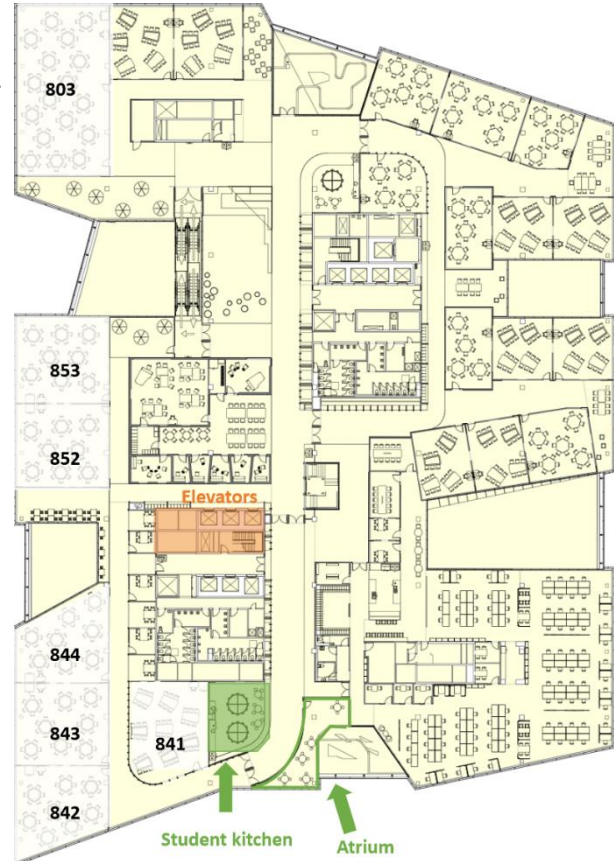

750 Collins street, Docklands (@ Monash College)

Access 750 Collins street via the ground floor, identified as **Level 2**.

All Pharmacy and Pharmaceutical Sciences classes take place on **Level 8 and 9**

Student facilities

- **MPass card/app:** required when attending classes.
- **Food court:** Ground floor Collin's square (across the road from 750 Collins).
- **Library and computer access:** Level 5 and 6, open to students from 9am-5pm. **Parkville students cannot borrow Monash College Library materials including printed/online collections.**
- **Disabled toilet:** Level 8 and 9 toilet blocks
- **Kitchen:** located on Level 8, and 9 incl access to fridge.
- **MPass/building access queries:** See concierge on Level 2
- **Printing:** Library - level 5 and 6 (Level 4 no longer available).
- **Prayer rooms:** Located on Level 4. Access via the escalators only.

Level 9 layout and rooms are identical to level 8

750 Collins street – Pharmacy and Pharmaceutical Sciences teaching spaces	
Timetable code	Room Number - see map above
ME_750Collins_841 FF-Col (48)	Room 841
ME_750Collins_842 FF-Col (48)	Room 842
ME_750Collins_843 FF-Col (48)	Room 843
ME_750Collins_844 FF-Col (48)	Room 844
ME_750Collins_852 FF-Col (48)	Room 852
ME_750Collins_853 FF-Col (48)	Room 853
ME_750Collins_803 FF-Col (102)	Room 803
ME_750Collins_941 FF-Col (48)	Room 941
ME_750Collins_942 FF-Col (48)	Room 942
ME_750Collins_943 FF-Col (48)	Room 943
ME_750Collins_944 FF-Col (48)	Room 944
ME_750Collins_952 FF-Col (48)	Room 952
ME_750Collins_953 FF-Col (48)	Room 953
ME_750Collins_903 FF-Col (102)	Room 903