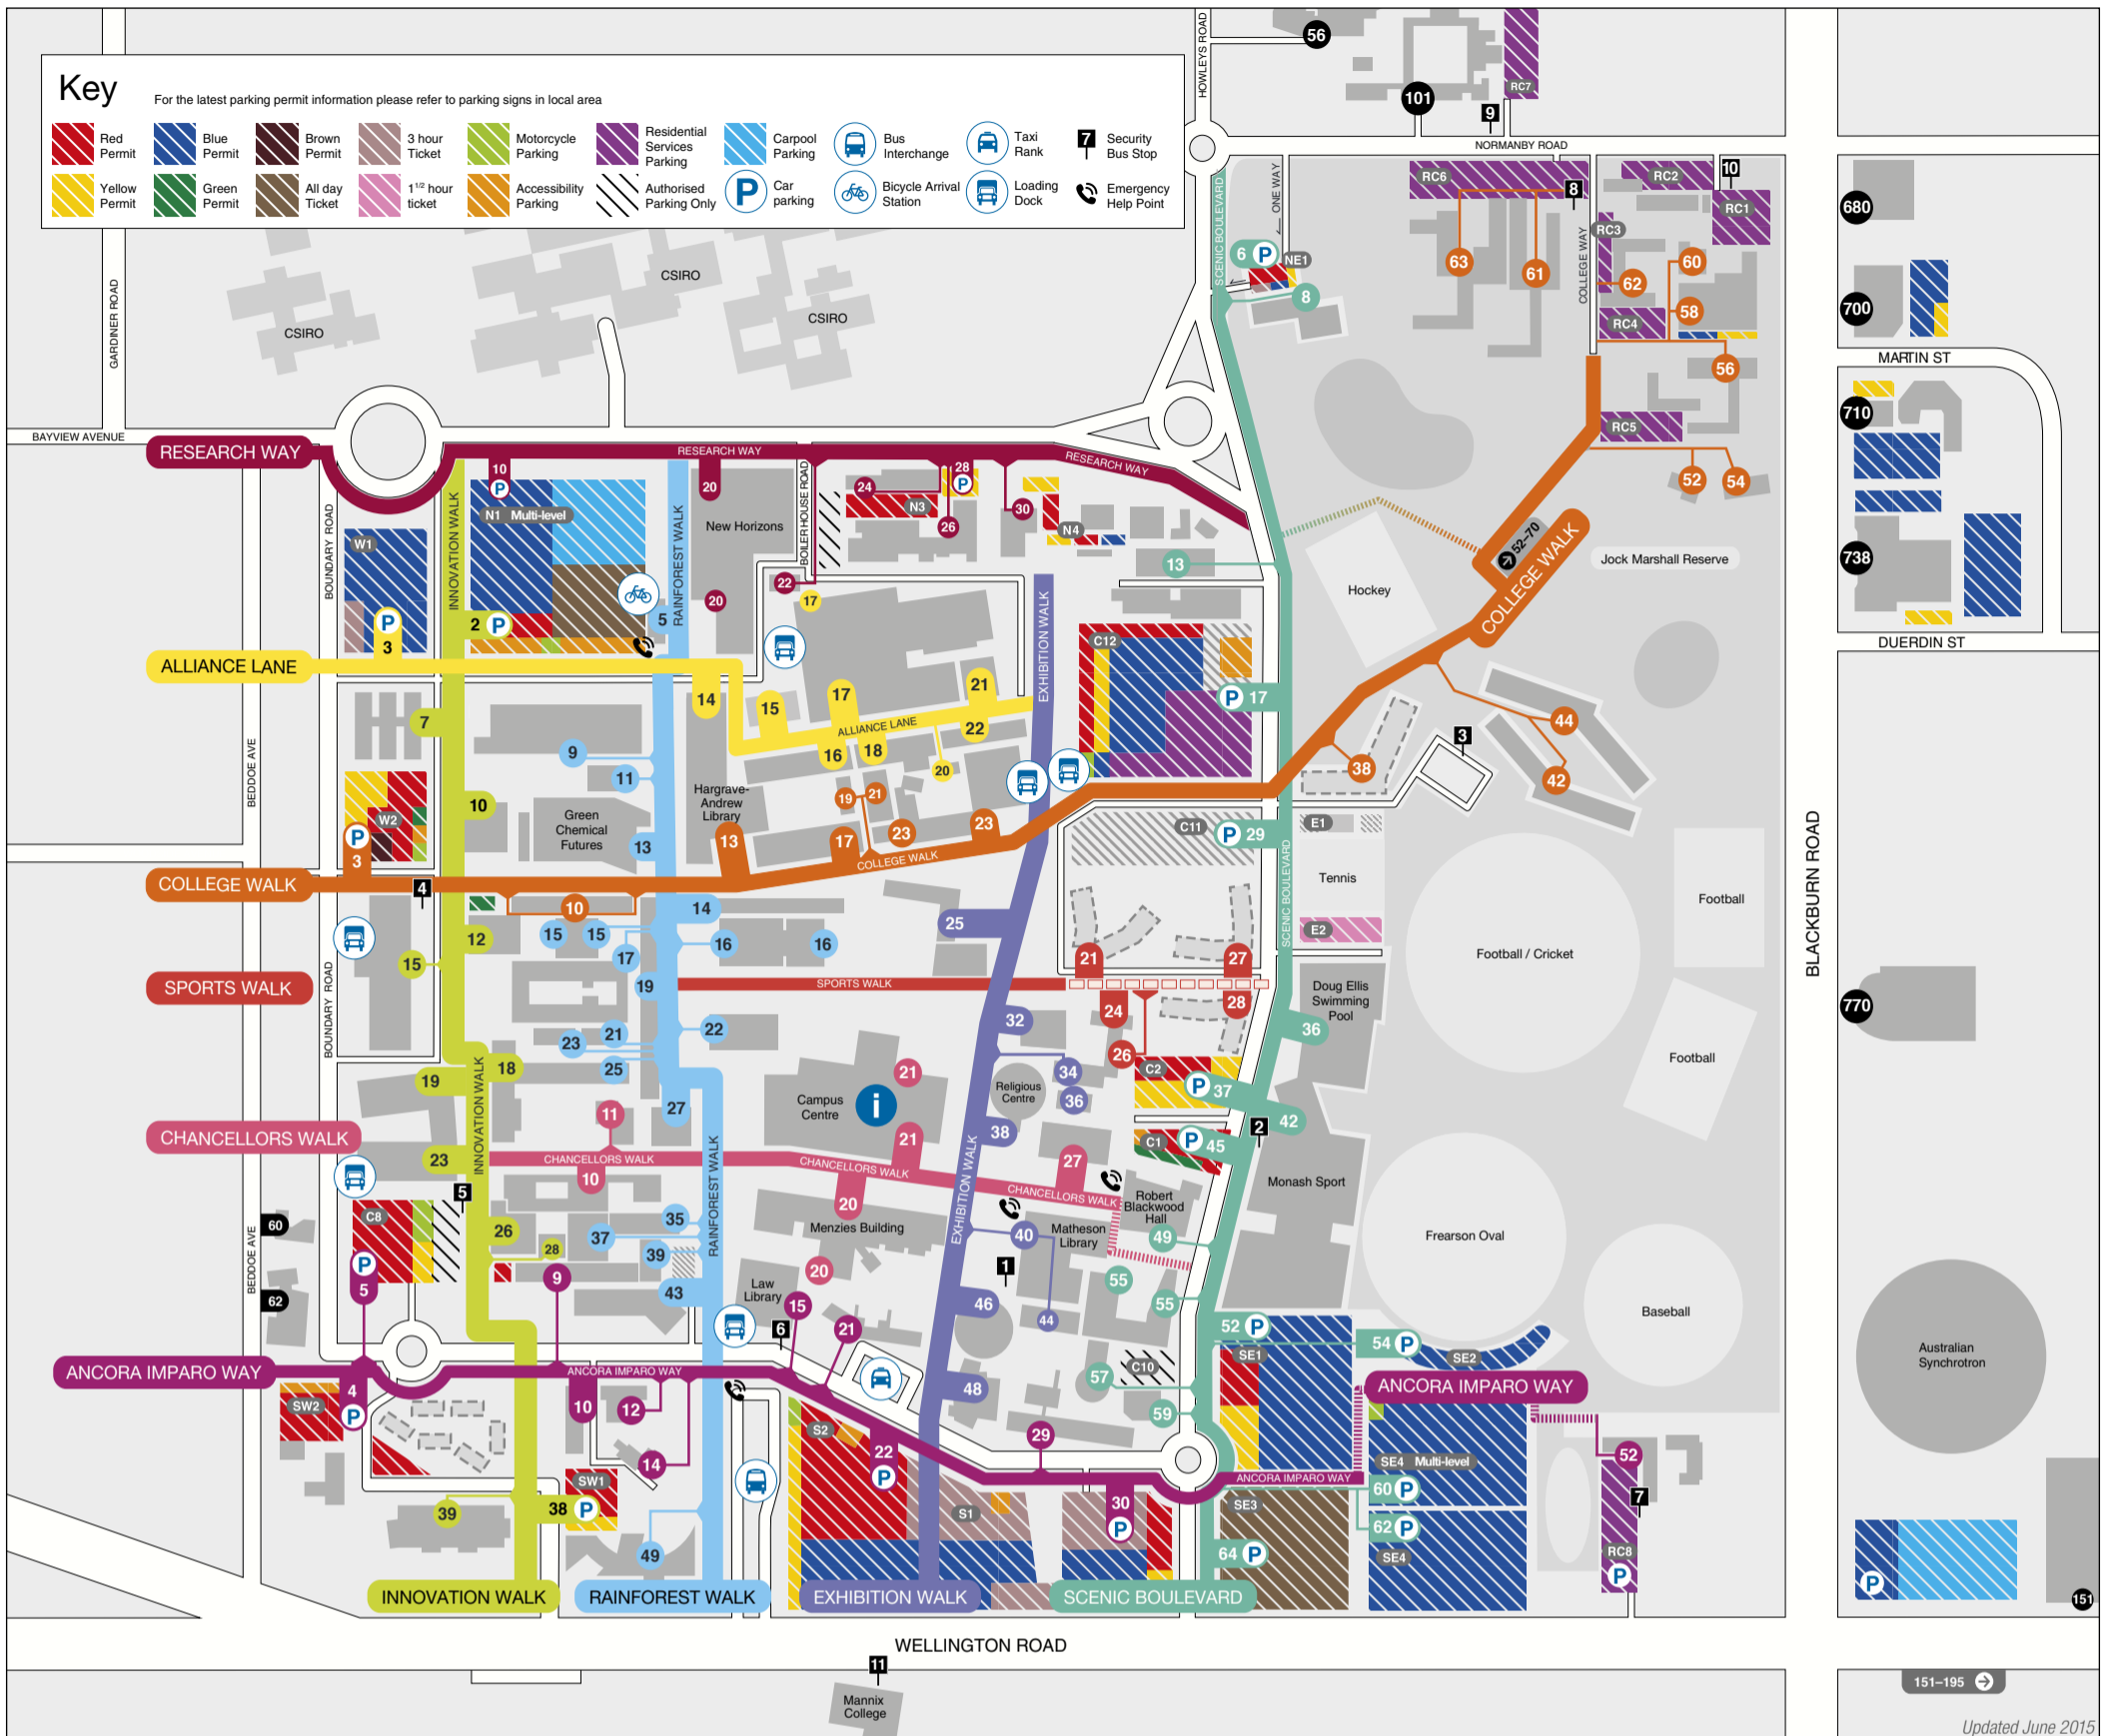

# Monash University Clayton campus

Building/dept. name & number	Address
Alexander Theatre (7)	48 Exhibition Walk
Australian Pulp and Paper Institute (59)	15 Alliance Lane
Bicycle Arrival Station - James Gormley (80A)	5 Rainforest Walk
Biochemistry Laboratories (16)	11 Chancellors Walk
Biological Sciences (18)	25 Rainforest Walk
Biological Sciences Lecture Theatres S7-S8 (21)	21 Rainforest Walk
Biology (17)	18 Innovation Walk
Boiler House (38)	22 Research Way
Campus Centre (10)	21 Chancellors Walk
Central Science Block (19)	19 Rainforest Walk
Chancellery Building A (3A)	27 Chancellors Walk
Chancellery Building B (3B)	36 Exhibition Walk
Chancellery Building C (3C)	34 Exhibition Walk
Chancellery Building D (3D)	26 Sports Walk
Chancellery Building E (3E)	24 Sports Walk
Chemistry (23)	17 Rainforest Walk
Doug Ellis Swimming Pool (1)	36 Scenic Boulevard
Education (6)	29 Ancora Imparo Way
Engineering 31 (31)	17 College Walk
Engineering 33 (33)	19 College Walk
Engineering 35 (35)	16 Alliance Lane
Engineering 36 (36)	18 Alliance Lane
Engineering 36A (36A)	20 Alliance Lane
Engineering 37 (37)	17 Alliance Lane
Engineering 69 (69)	22 Alliance Lane
Engineering 72 (72)	14 Alliance Lane
Engineering Examination Halls, EH1-EH4 (60)	23 College Walk
Facilities and Services Portables (40P)	24 Research Way
Facilities and Services, Central Store, Transport and Mail (56)	30 Research Way
Facilities and Services (40)	26 Research Way
Faculty of Information Technology (63)	25 Exhibition Walk
Faculty of Medicine Offices (64)	43 Rainforest Walk
Faculty Teaching - MBBS (15)	27 Rainforest Walk
First Year Biology (22)	23 Rainforest Walk
Gallery Building (55)	21 Ancora Imparo Way
Green Chemical Futures (86)	13 Rainforest Walk
Hargrave-Andrew Library (30)	13 College Walk
Information Services (67)	44 Exhibition Walk
Japanese Studies Centre (54)	12 Ancora Imparo Way
Jock Marshall Reserve	
Environmental Laboratories (42)	52 College Walk
John Monash Science School (84)	39 Innovation Walk
Krongold Centre (5)	57 Scenic Boulevard
Law Building (12)	15 Ancora Imparo Way
Law Library (12)	15 Ancora Imparo Way