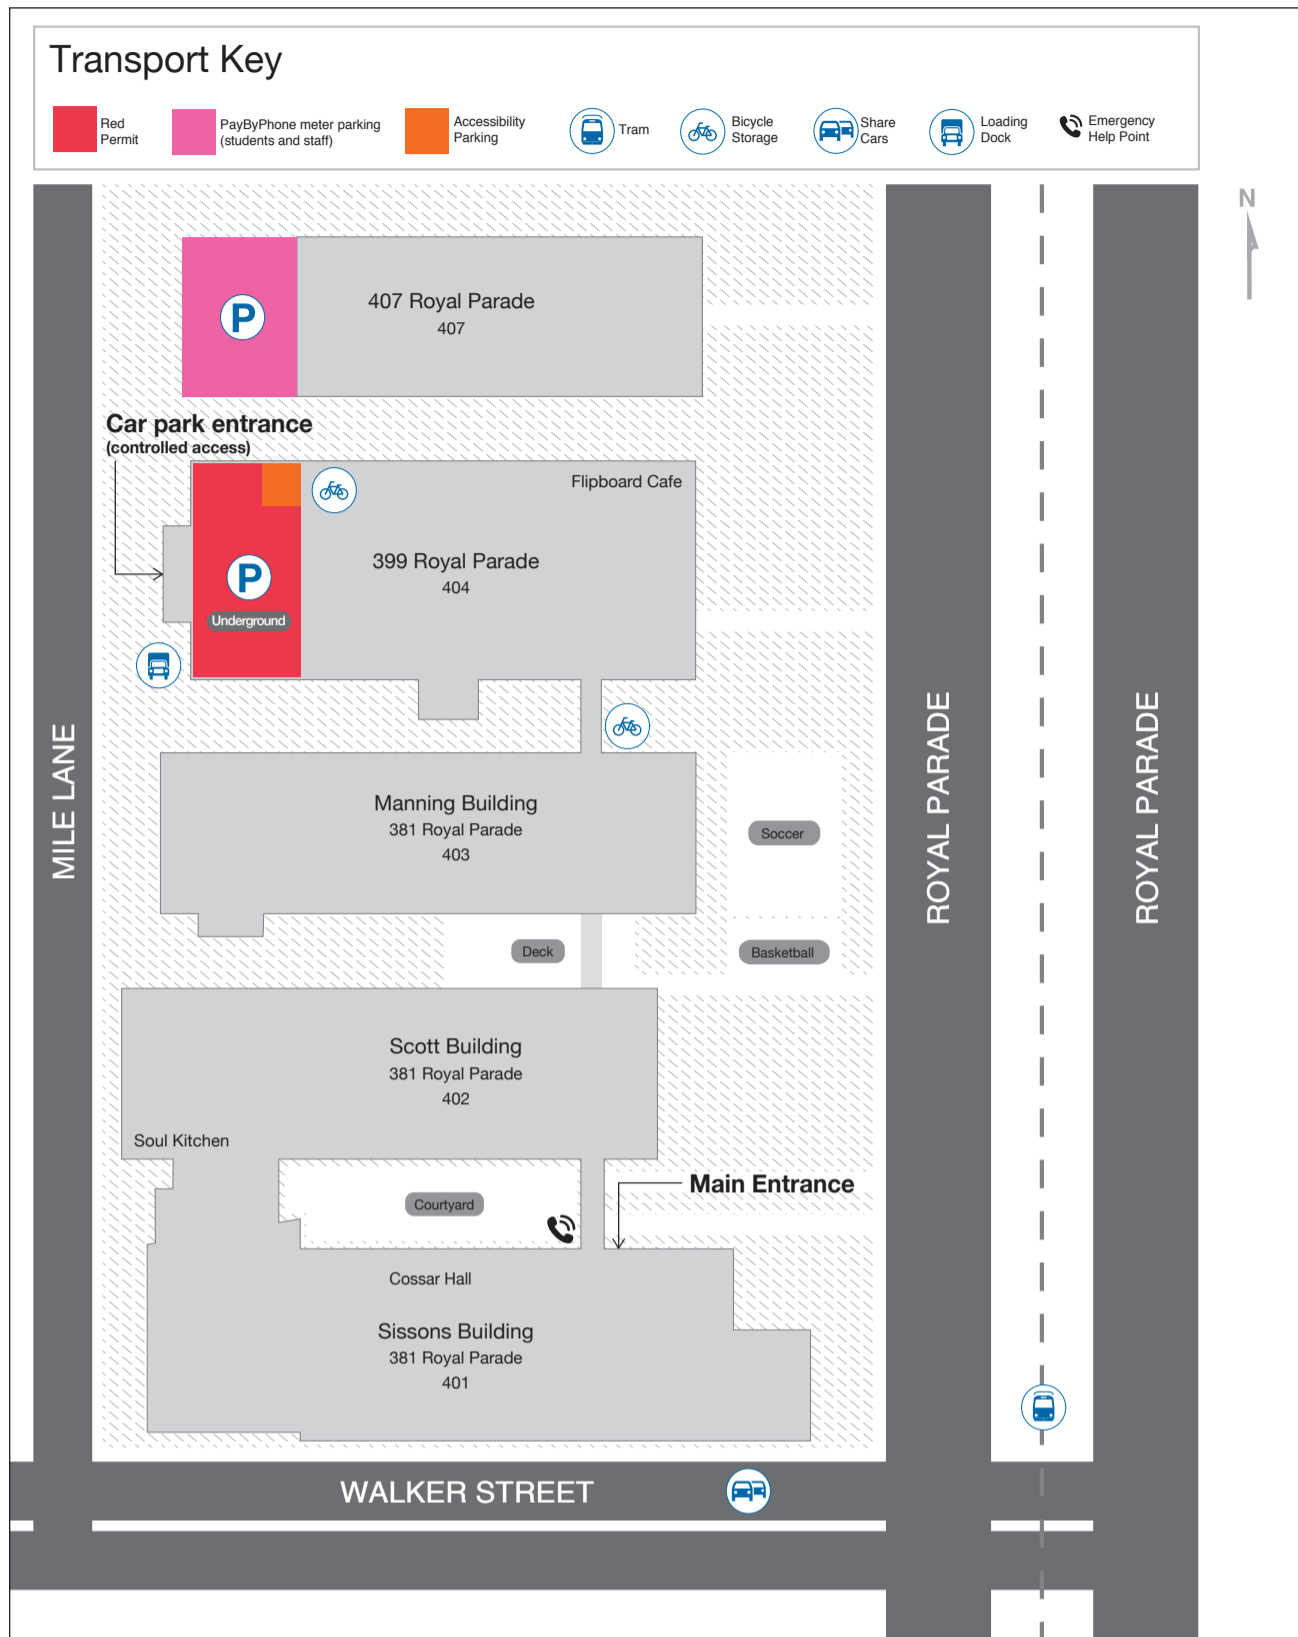

Monash University Parkville campus

Department/Location Name	Building, Level
Buildings and Property	Manning Building, G
Centre for Drug Candidate Optimisation	399 Royal Parade, 2
Centre for Medicine Use and Safety	407 Royal Parade, 1
CL Butchers Pharmacy Library	Manning Building, G
Cossar Hall	Sissons Building, G
Dean's Meeting Room (G19)	399 Royal Parade, G
Drug Delivery, Disposition and Dynamics	Scott Building, 2
	Manning Building, 2
	399 Royal Parade, 4
Drug Discovery Biology	399 Royal Parade, 3
	Manning Building, 3
eSolutions	399 Royal Parade, G
Medicinal Chemistry	399 Royal Parade, 1
	Manning Building, 2, 4
Monash Institute of Pharmaceutical Sciences	399 Royal Parade, G
Office of the Dean and General Manager	399 Royal Parade, G
Pharmacy and Pharmaceutical Sciences Foundation	399 Royal Parade, G
Pharmaceutical Society of Australia	Sissons Building, 1
Professional practice suites 1 and 2	Scott Building, 1
Reception	Sissons Building, G
Security	Scott Building, G
Student services/Monash Connect	Sissons Building, G
Retail	
Flipboard Cafe	399 Royal Parade, G
Soul Kitchen	Scott Building, G
Major Lecture Theatres and Meeting Spaces	
Collaborative learning spaces 1-6	Scott Building, 1
Large Meeting Room (505)	399 Royal Parade, 5
Lecture theatres 1, 2 and 5	Sissons Building, 1
Lecture theatre 3	Sissons Building, 2
Parking	
Underground parking (access from Mile Lane)	399 Royal Parade
407 Royal Parade (access from Mile Lane)	407 Royal Parade
Loading Docks	
399 Royal Parade, off Mile Lane	
Public Transport	
No.19 tram (North Coburg – Flinders Street Station)	Corner Walker Street and Royal Parade
Royal Park Train Station	Poplar Road, Parkville (10 min walk to campus)
Bicycle Storage	
Outdoor bike racks	Manning Building
Underground parking bike racks	399 Royal Parade
Share Cars	
Flexicar Car Share	Corner Walker Street and Royal Parade