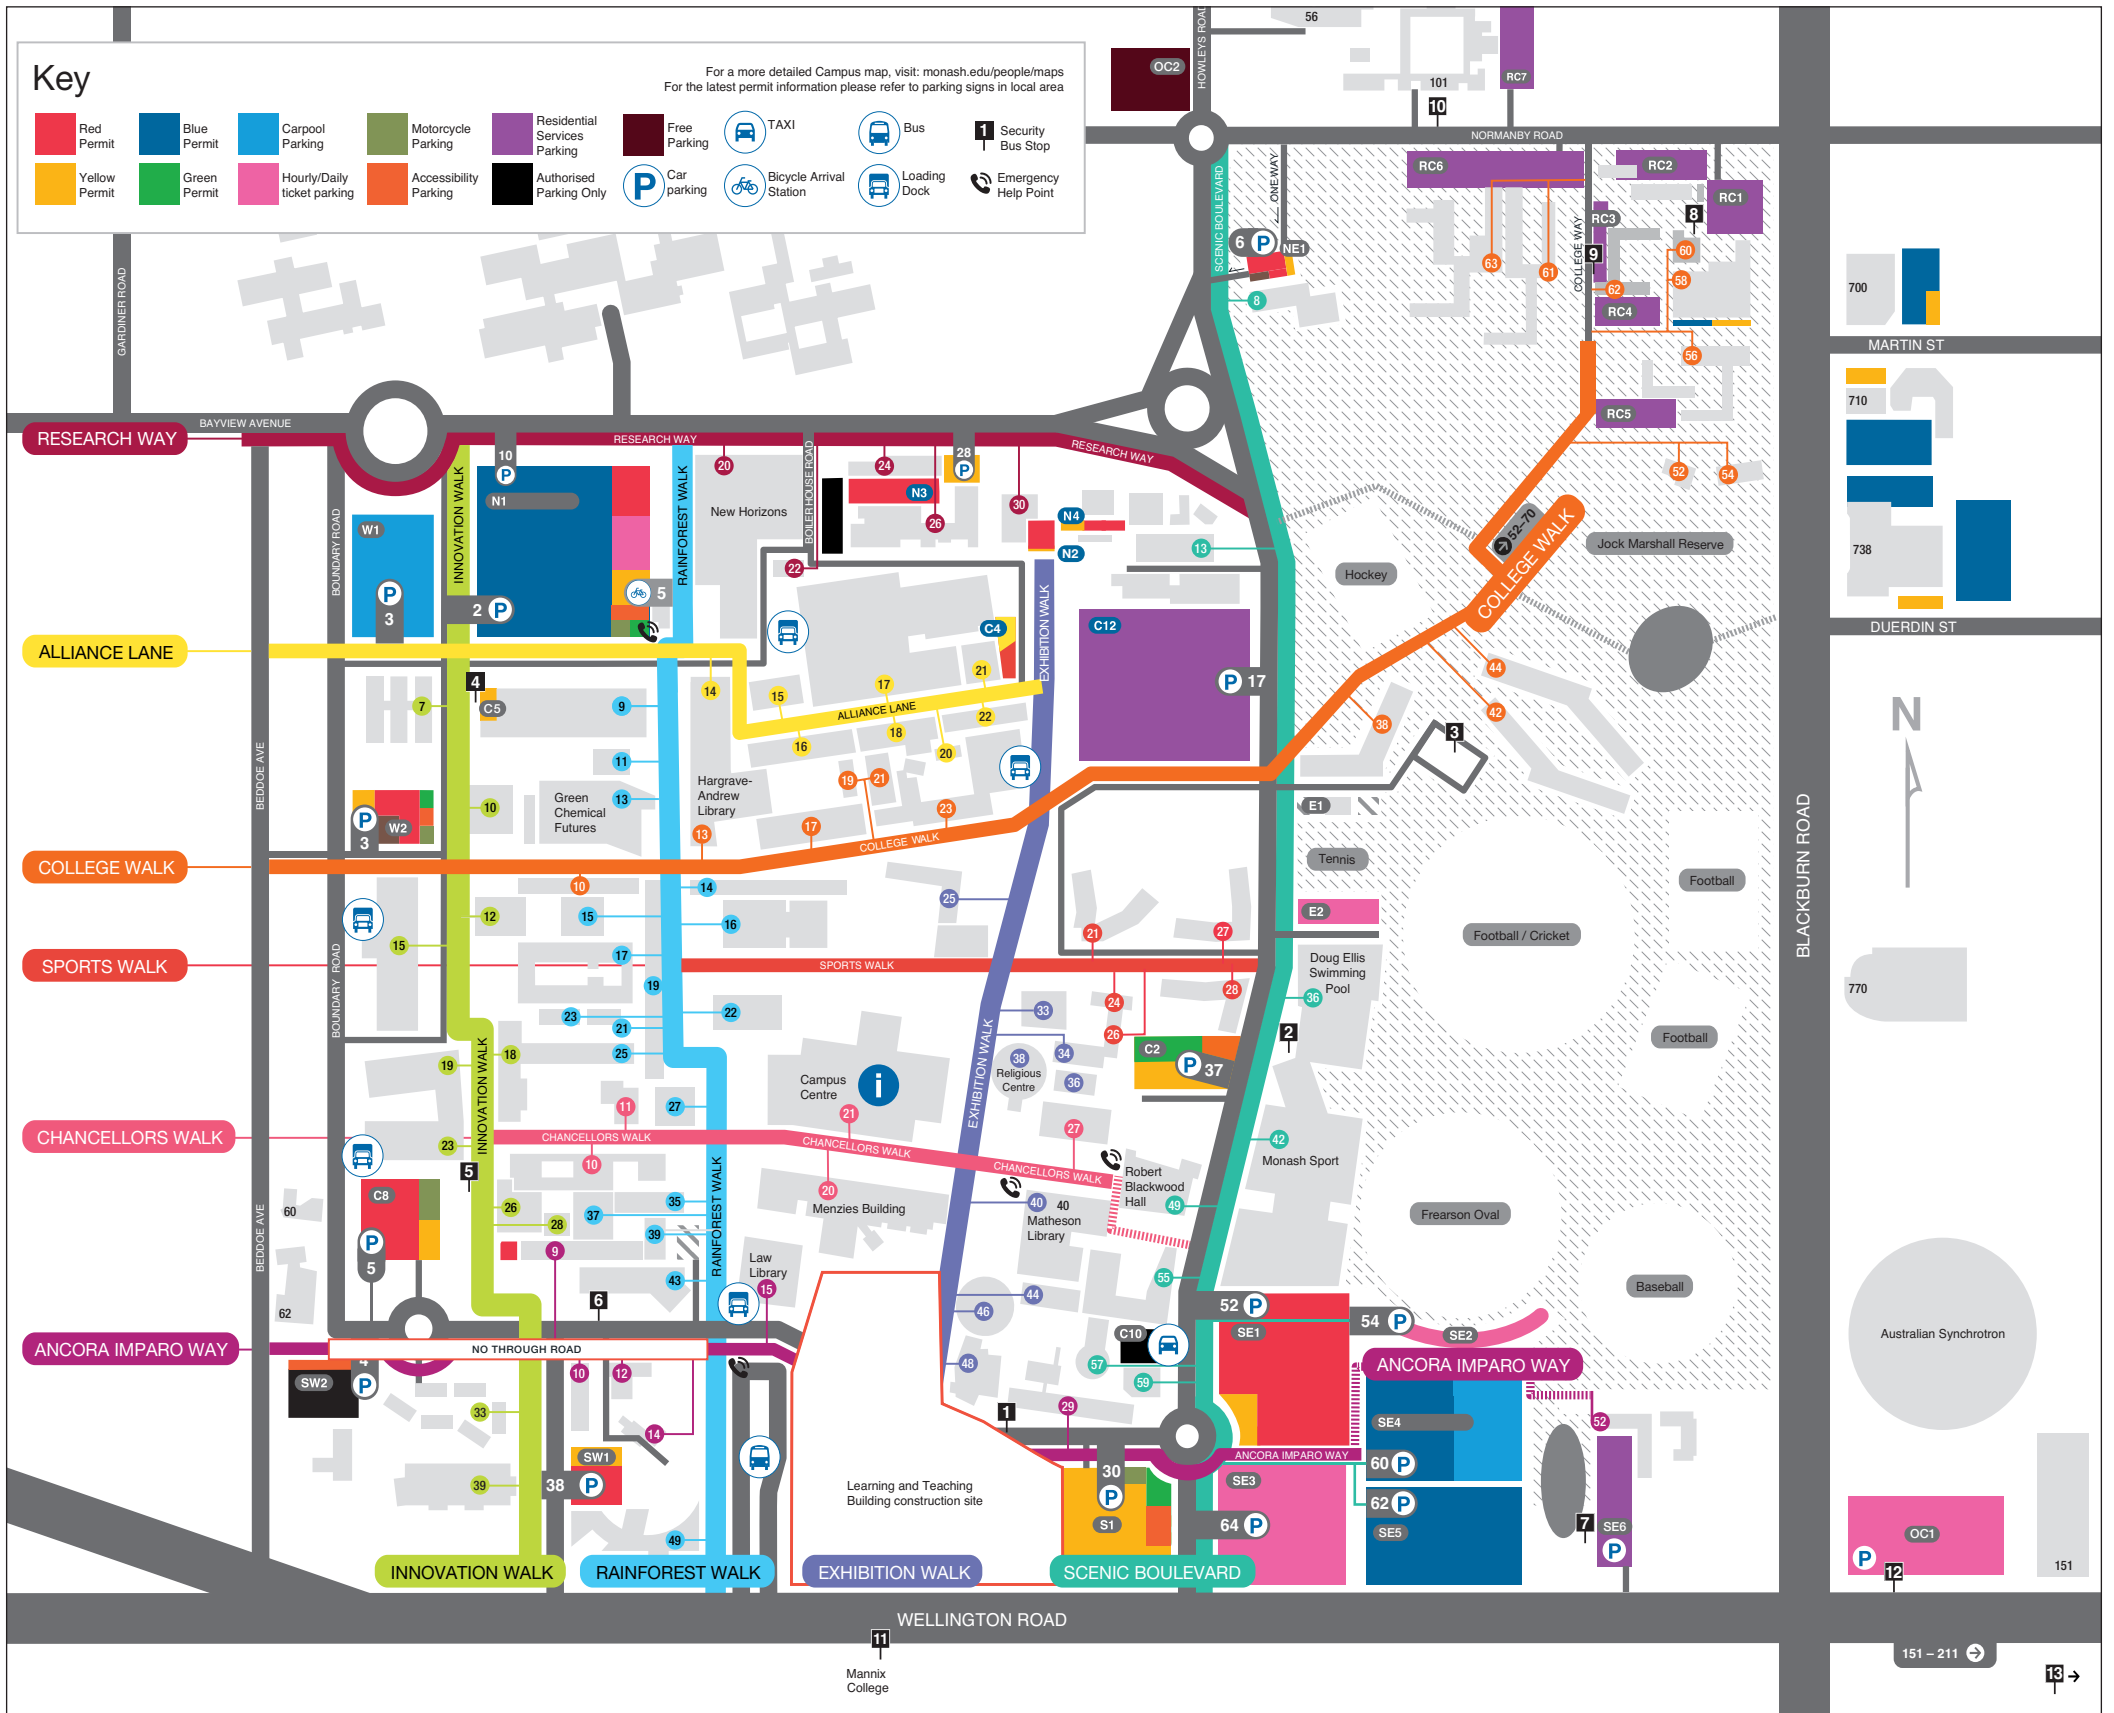

# Monash University Clayton campus

Building/department name	Address
Alexander Theatre	48 Exhibition Walk
Australian Pulp and Paper Institute	15 Alliance Lane
Bicycle Arrival Station – James Gormley	5 Rainforest Walk
Biochemistry Laboratories	11 Chancellors Walk
Biological Sciences	25 Rainforest Walk
Biological Sciences Lecture Theatres S7– S8	21 Rainforest Walk
Biology	18 Innovation Walk
Boiler House	22 Research Way
Buildings and Property	26 & 30 Research Way
Campus Centre	21 Chancellors Walk
Central Science Block	19 Rainforest Walk
Chancellery Building A	27 Chancellors Walk
Chancellery Building B	36 Exhibition Walk
Chancellery Building C	34 Exhibition Walk
Chancellery Building D	26 Sports Walk
Chancellery Building E	24 Sports Walk
Chemistry	17 Rainforest Walk
Doug Ellis Swimming Pool	36 Scenic Boulevard
Education	29 Ancora Imparo Way
Engineering 31	17 College Walk
Engineering 33	19 College Walk
Engineering 35	16 Alliance Lane
Engineering 36	18 Alliance Lane
Engineering 36A	20 Alliance Lane
Engineering 37	17 Alliance Lane
Engineering 69	22 Alliance Lane
Engineering 72	14 Alliance Lane
Engineering Examination Halls, EH1 – EH4	23 College Walk
Buildings and Property	26 Research Way
Faculty of Information Technology	25 Exhibition Walk
Faculty of Medicine Offices	43 Rainforest Walk
Faculty Teaching – MBBS	27 Rainforest Walk
First Year Biology	23 Rainforest Walk
Green Chemical Futures	13 Rainforest Walk
Hargrave-Andrew Library	13 College Walk
Information Services	44 Exhibition Walk
Japanese Studies Centre	12 Ancora Imparo Way
Jock Marshall Reserve	
Environmental Laboratories	52 College Walk
John Monash Science School	39 Innovation Walk
Krongold Centre	57 Scenic Boulevard
Law Building	15 Ancora Imparo Way
Law Library	15 Ancora Imparo Way
Mathematics & Earth, Atmosphere and Environment	9 Rainforest Walk
Medicine A	37 Rainforest Walk
Medicine B	39 Rainforest Walk
Medicine C	10 Chancellors Walk