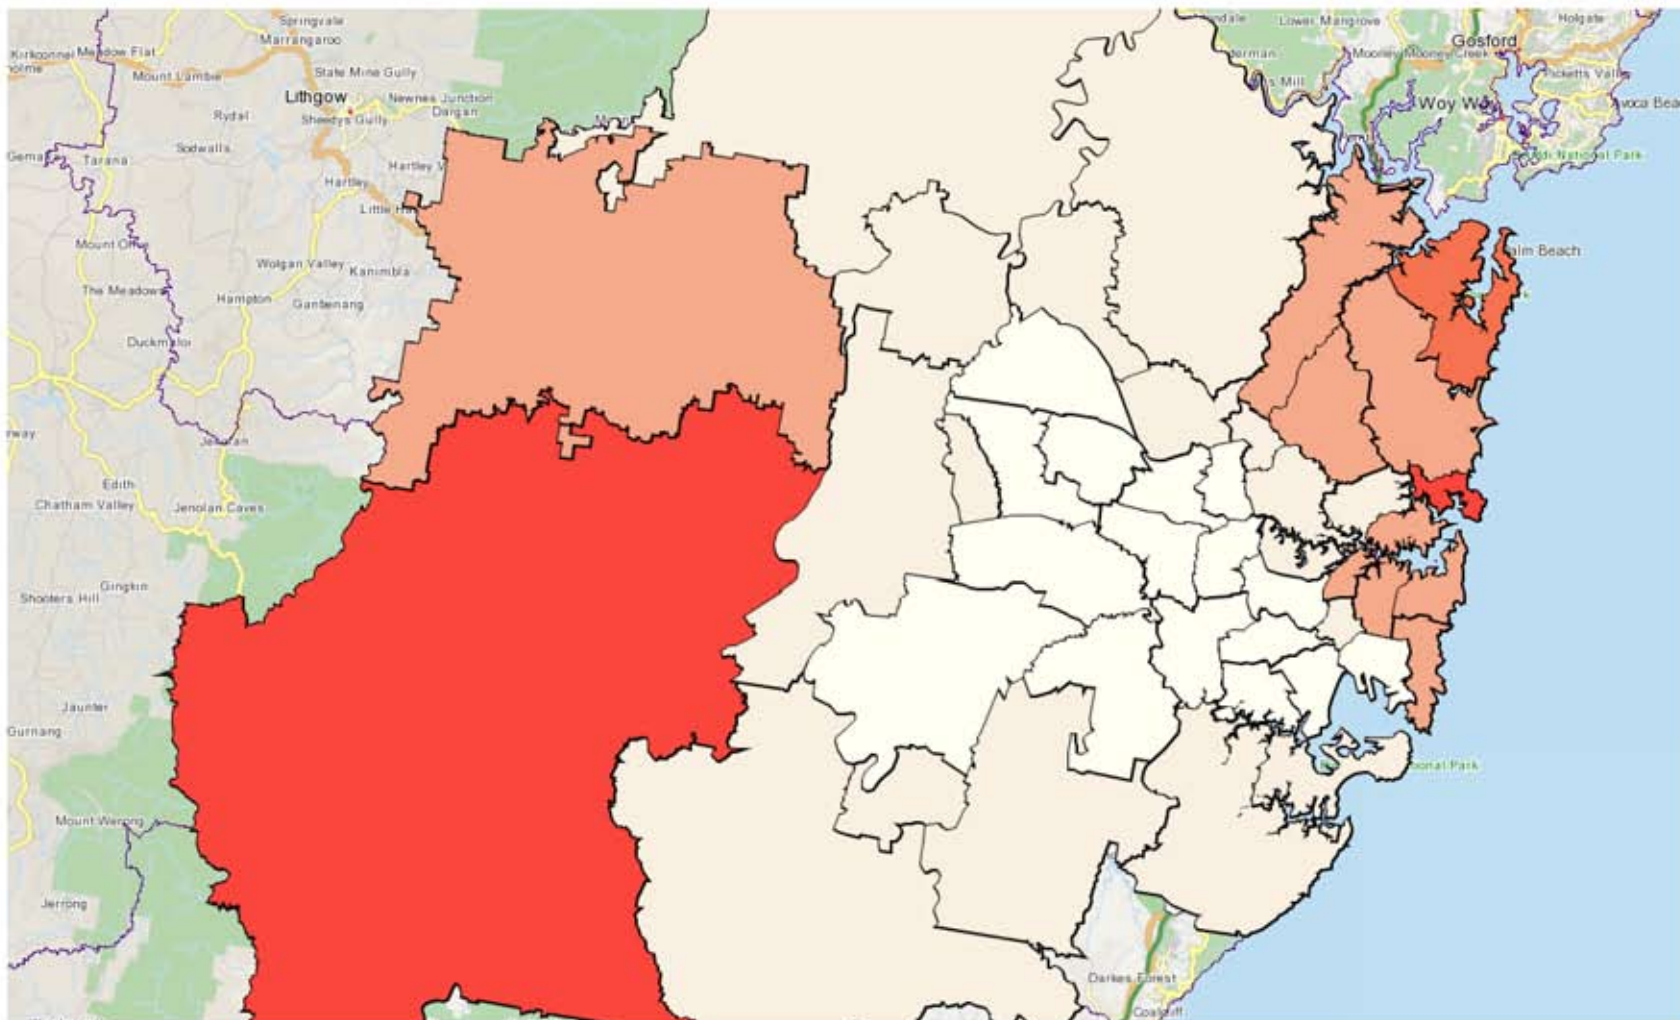

## PEOPLE BORN IN NORTH-WEST EUROPE, SYDNEY 2011

Counting: Percentage of Total Population, Place of Usual Residence in SA3 Statistical Areas

This product uses a generalised version of ABS geographic boundaries. This removes some of the detail in the boundaries including very small islands and reduces the file size which enables the application to run more efficiently. More information on this is available in the TableBuilder Manual. The exact ASGS and ASGC boundaries are available from the ABS Statistical Geography Portal, [www.abs.gov.au/geography](http://www.abs.gov.au/geography)

Born in North-West Europe