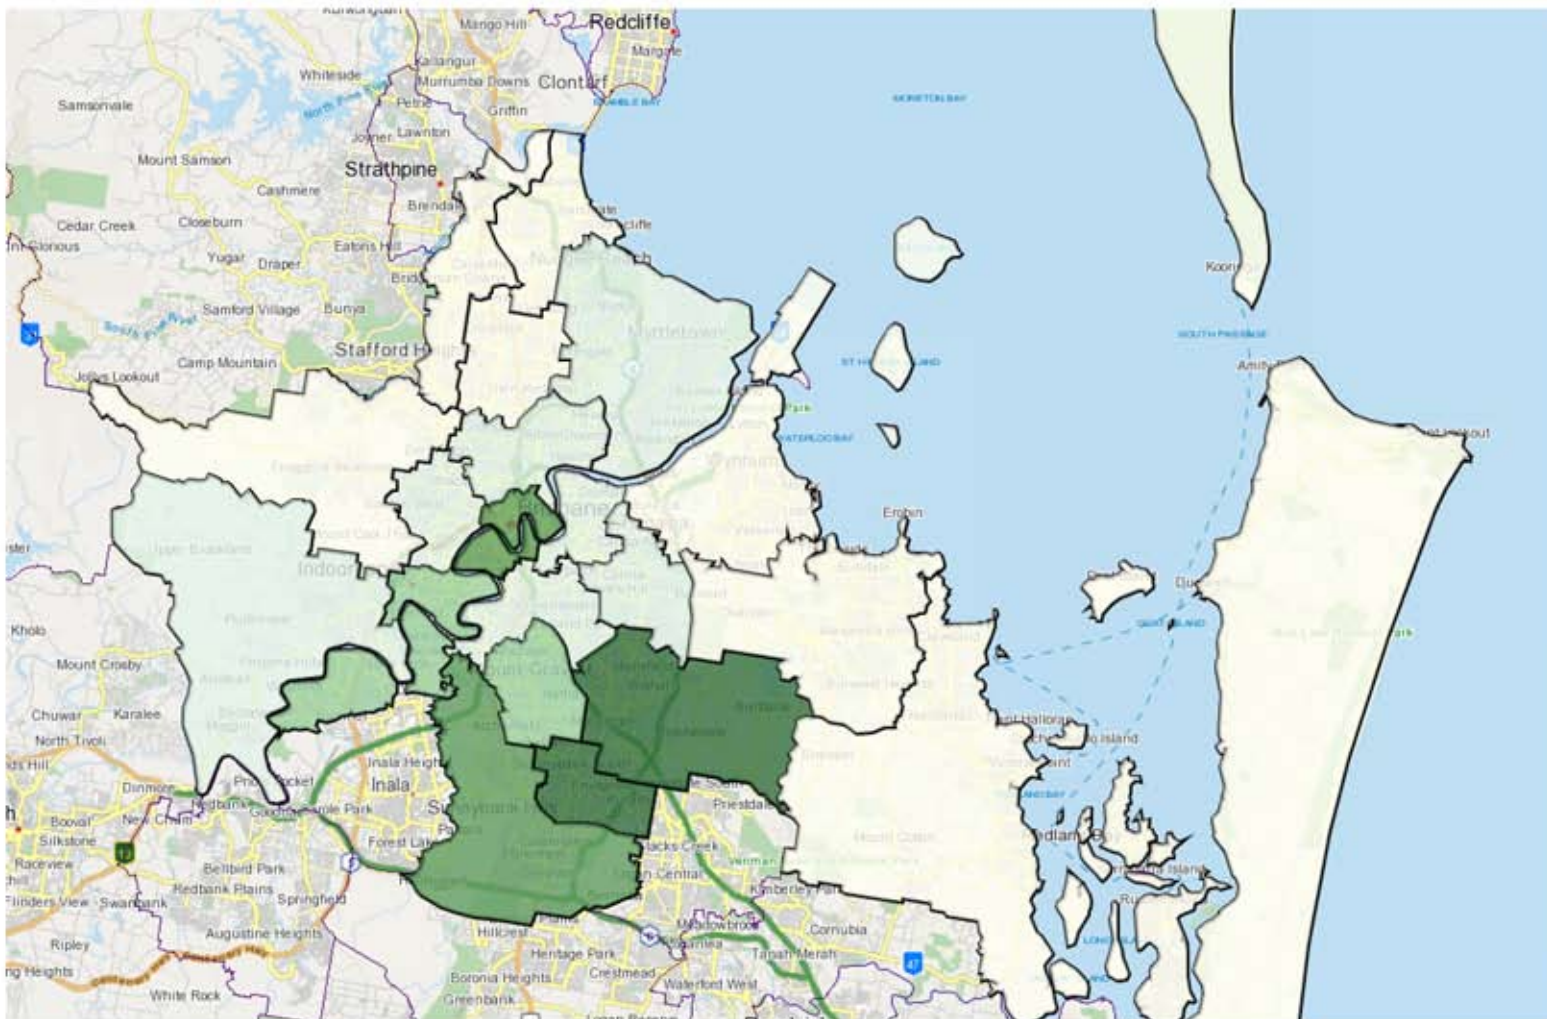

PEOPLE BORN IN NORTH-EAST ASIA, BRISBANE 2011

Counting: Percentage of Total Population, Place of Usual Residence in SA3 Statistical Areas

This product uses a generalised version of ABS geographic boundaries. This removes some of the detail in the boundaries including very small islands and reduces the file size which enables the application to run more efficiently. More information on this is available in the TableBuilder Manual. The exact ASGS and ASGC boundaries are available from the ABS Statistical Geography Portal, www.abs.gov.au/geography

Born in North-East Asia

Satellite Imagery - Copyright Esri, i-cubed, USDA, USGS, AEX, GeoEye, Getmapping, Aerogrid, IGN, IGP, and the GIS User Community

MDS Street Map - Copyright MapData Services Australia, PSMA