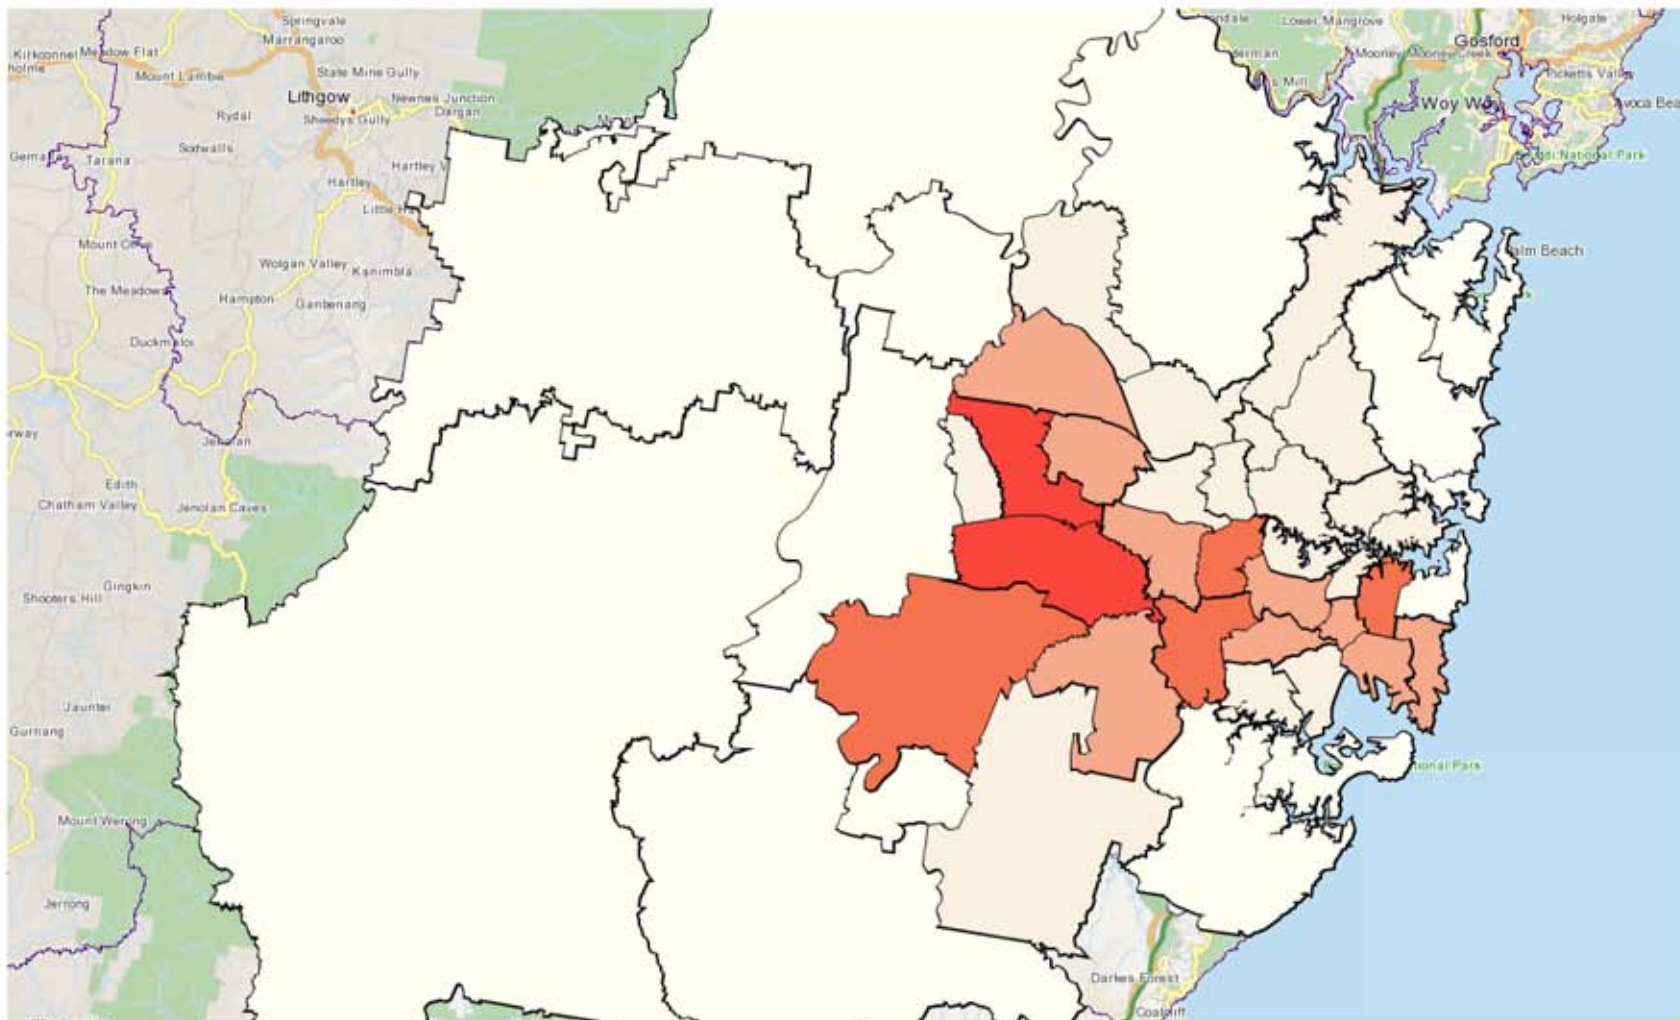

PEOPLE BORN IN SOUTH-EAST ASIA, SYDNEY 2011

Counting: Percentage of Total Population, Place of Usual Residence in SA3 Statistical Areas

This product uses a generalised version of ABS geographic boundaries. This removes some of the detail in the boundaries including very small islands and reduces the file size which enables the application to run more efficiently. More information on this is available in the TableBuilder Manual. The exact ASGS and ASGC boundaries are available from the ABS Statistical Geography Portal, www.abs.gov.au/geography

Born in South-East Asia

Satellite Imagery - Copyright Esri, i-cubed, USDA, USGS, AEX, GeoEye, Getmapping, Aerogrid, IGN, IGP, and the GIS User Community

MDS Street Map - Copyright MapData Services Australia, PSMA