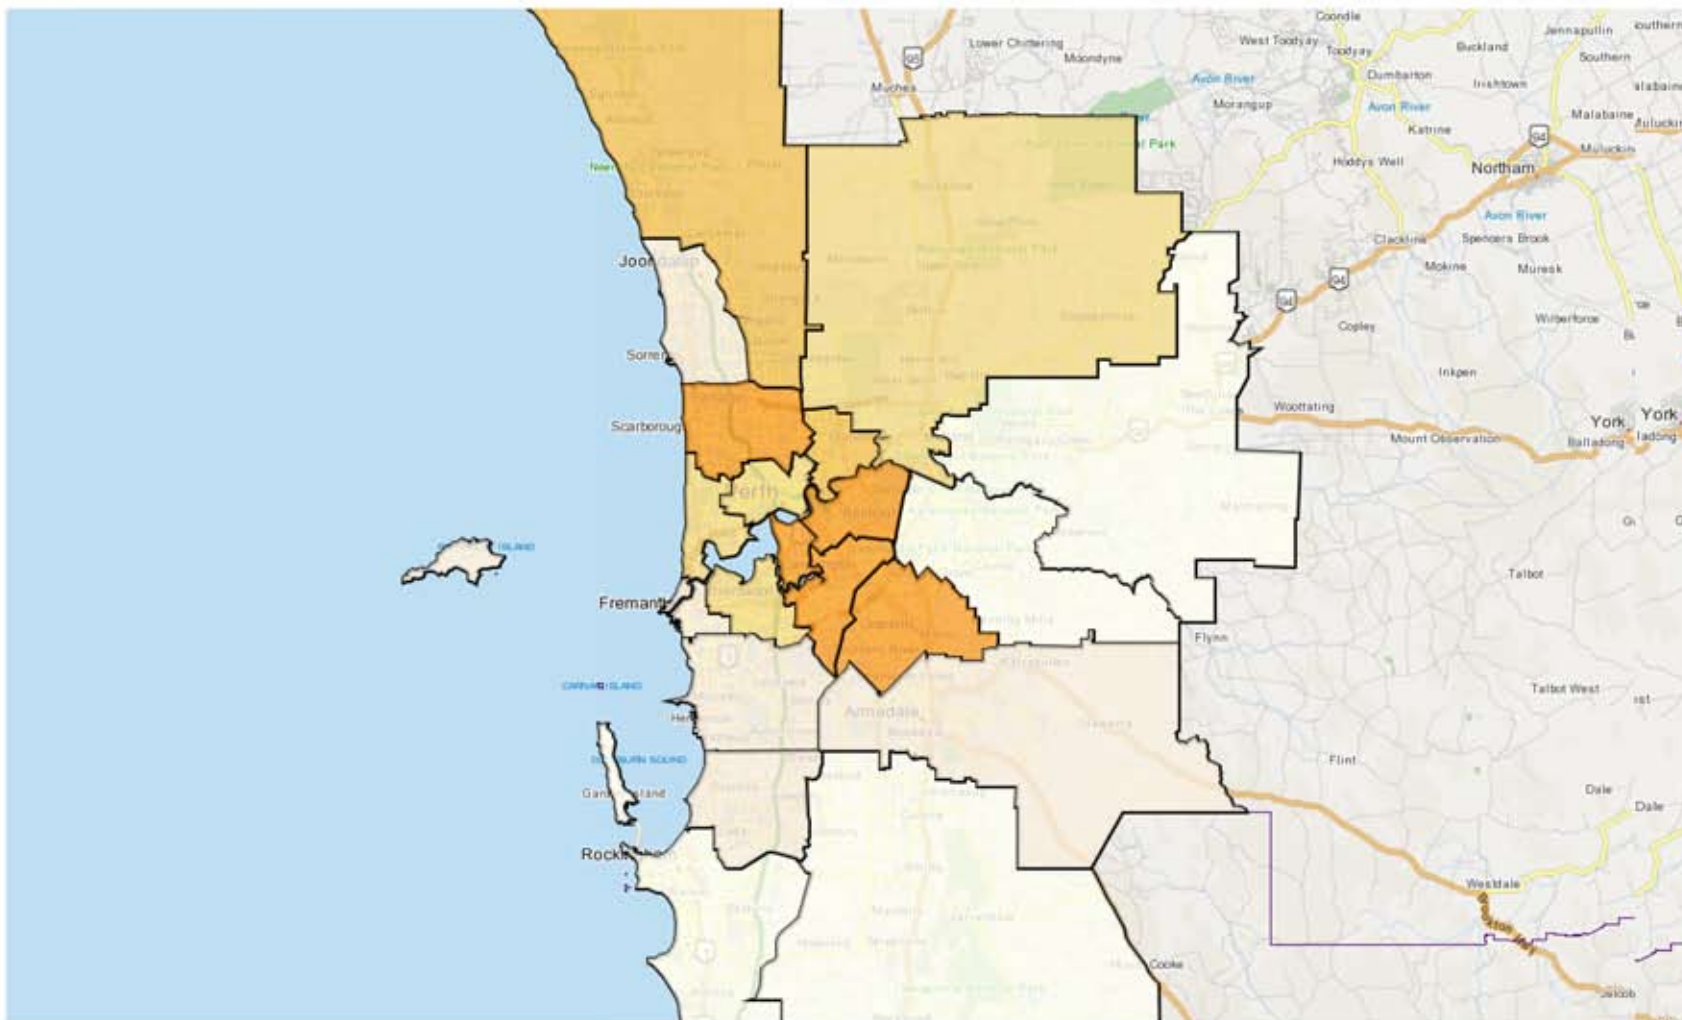

PEOPLE BORN IN NORTH AFRICA AND THE MIDDLE EAST, PERTH 2011

Counting: Percentage of Total Population, Place of Usual Residence in SA3 Statistical Areas

This product uses a generalised version of ABS geographic boundaries. This removes some of the detail in the boundaries including very small islands and reduces the file size which enables the application to run more efficiently. More information on this is available in the TableBuilder Manual. The exact ASGS and ASGC boundaries are available from the ABS Statistical Geography Portal, www.abs.gov.au/geography