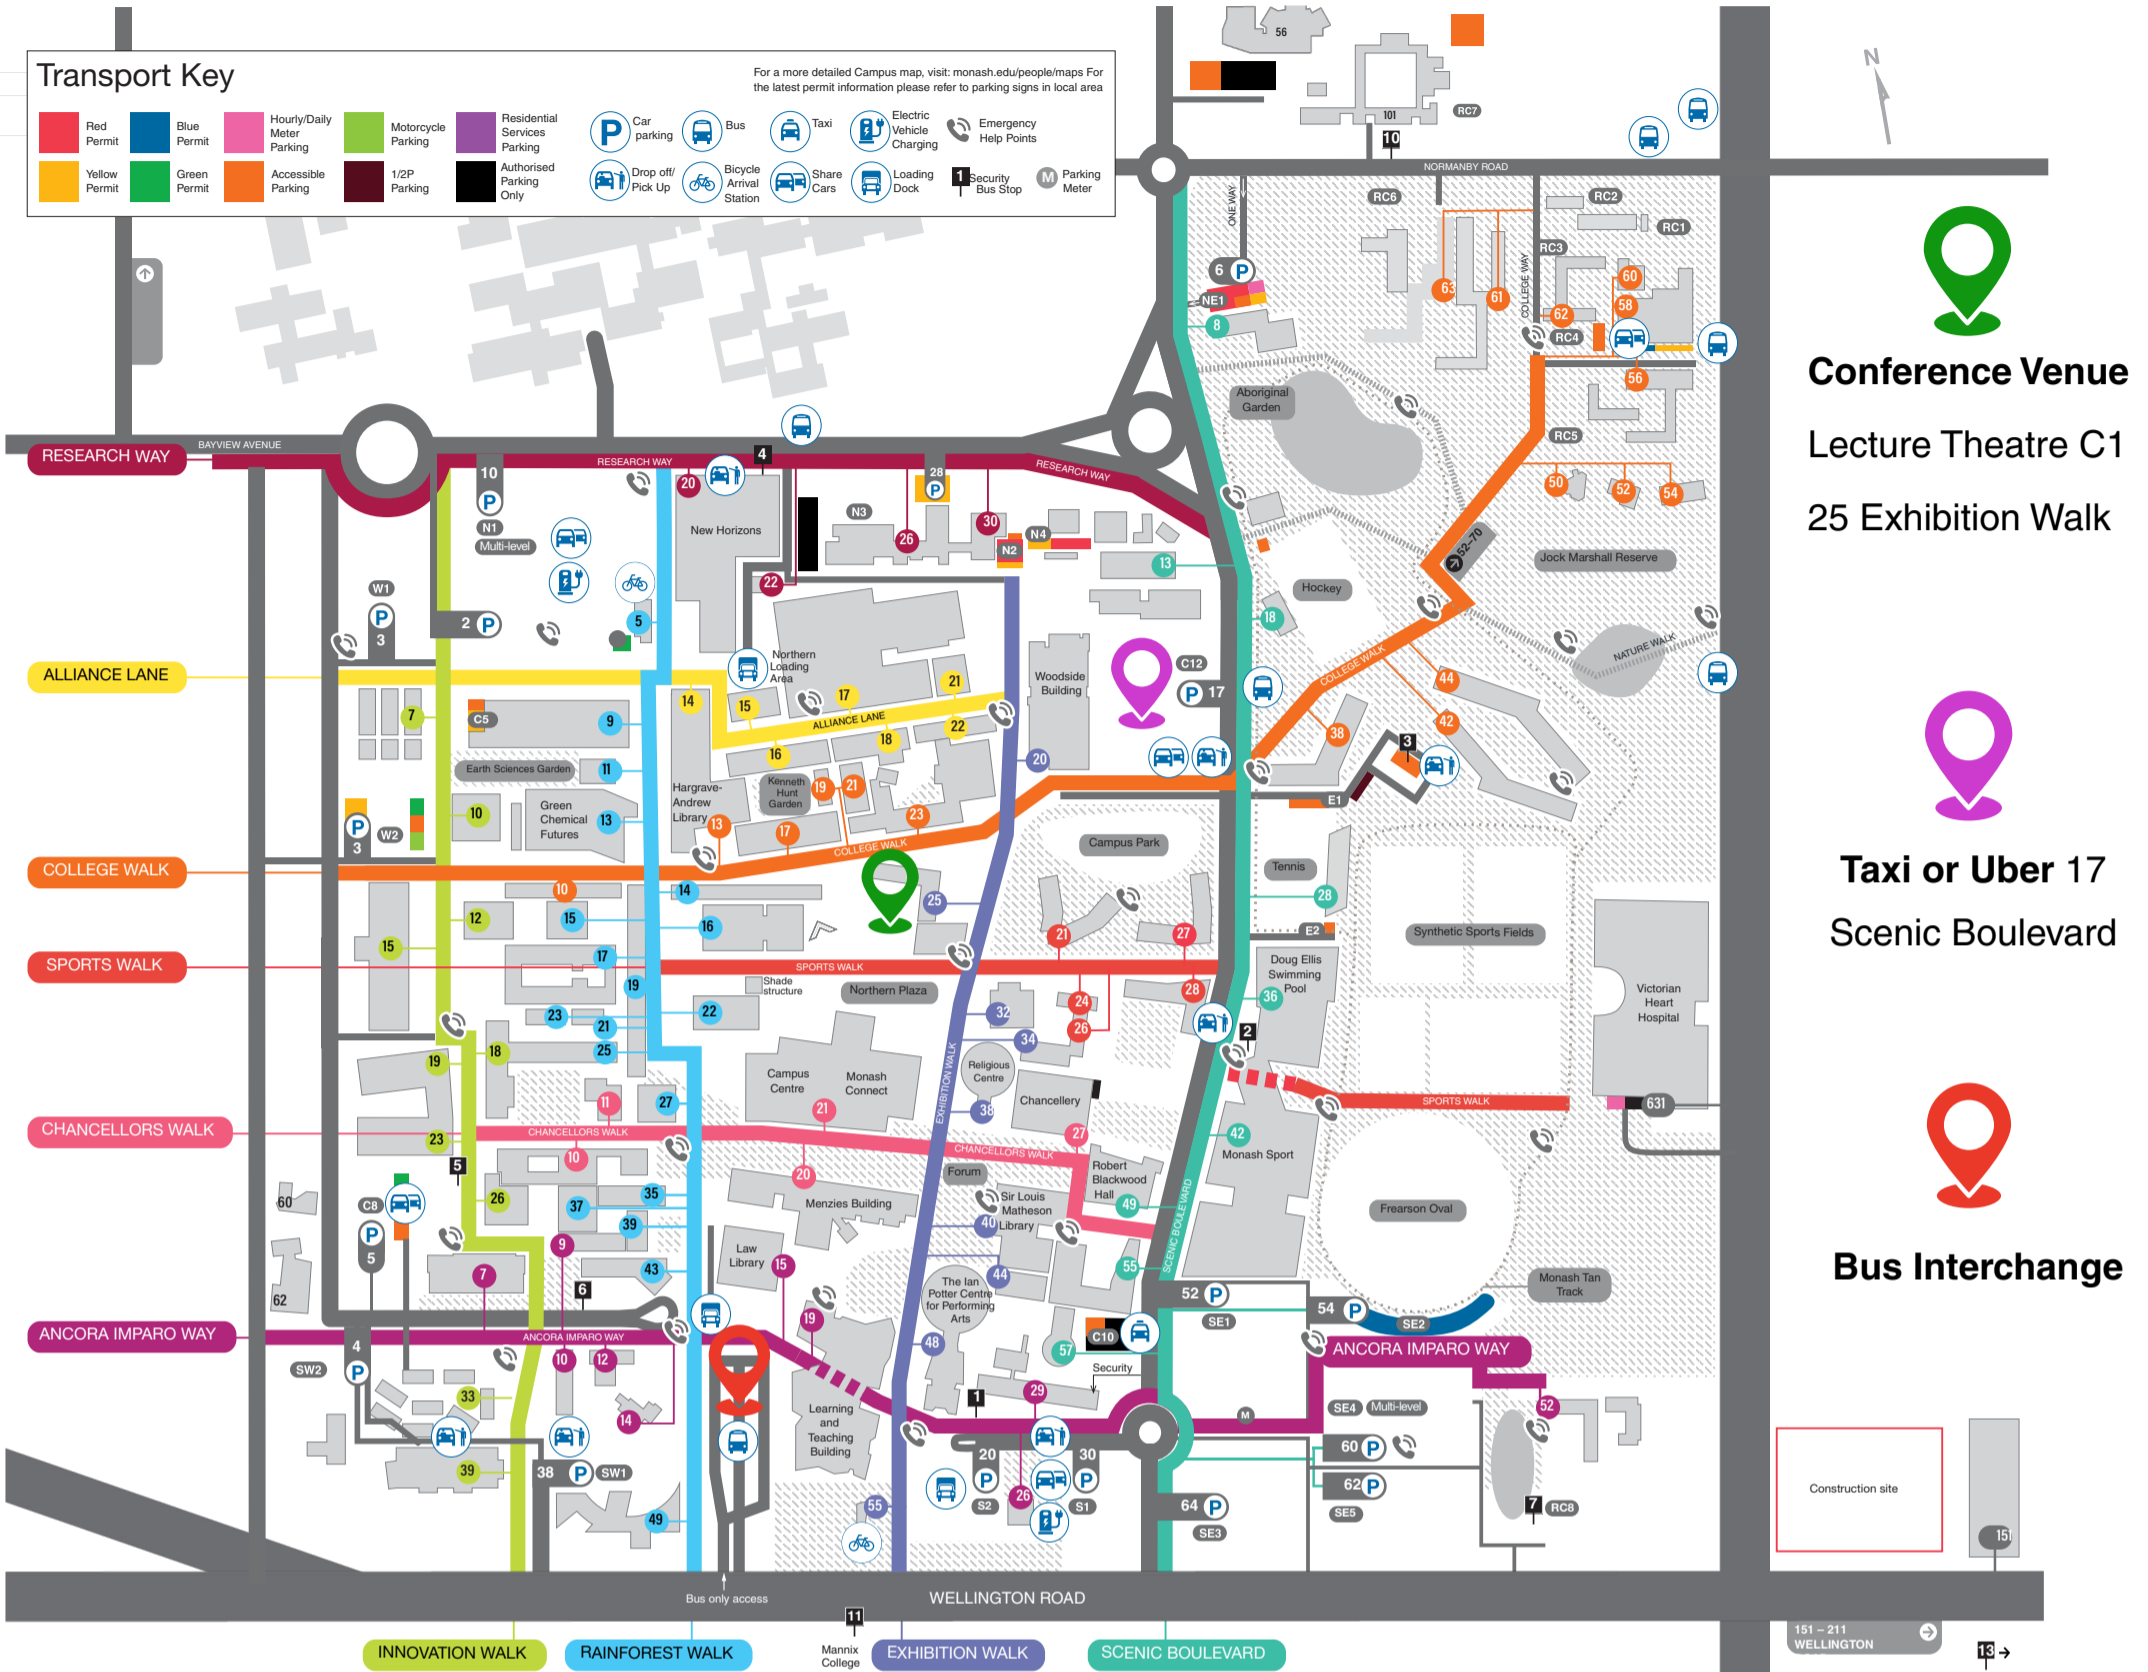

Monash University Clayton campus

Building/Department Name	Address
Administration A (3C)	34 Exhibition Walk
Administration B (3D)	26 Sports Walk
Administration C (3E) Bioresource Processing	24 Sports Walk
Research Institute of Australia (BioPRIA) (59)	15 Alliance Lane
Biological Sciences (18)	25 Rainforest Walk
Biology (17)	18 Innovation Walk
Biology - First Year (22)	23 Rainforest Walk
Biomedical Learning and Teaching Building (93)	7 Ancora Imparo Way
Boiler House (38) Buildings and Property (40 & 56)	22 Research Way
Campus Centre (10) Central	26 & 30 Research Way
Science Block (19)	21 Chancellors Walk
Chancellery (96)	19 Rainforest Walk
Chemistry (23)	27 Chancellors Walk
Doug Ellis Swimming Pool (18) Earth, Atmosphere & Environment (28)	17 Rainforest Walk
Education (6)	36 Scenic Boulevard
Engineering 31 (31)	19 Rainforest Walk
Engineering 33 (33)	17 College Walk
Engineering 35 (35)	19 College Walk
Engineering 36 (36)	16 Alliance Lane
Engineering 37 (37)	18 Alliance Lane
Engineering 60 (60)	17 Alliance Lane
Engineering 69 (69)	23 College Walk
Engineering 72 (72)	22 Alliance Lane
Grounds Workshop (57) Green	14 Alliance Lane
Chemical Futures (86)	13 Scenic Boulevard
Hargrave-Andrew Library (30)	13 Rainforest Walk
Hockey Pavilion	18 College Walk
The Ian Potter Centre for Performing Arts (7): Alexander Theatre, Sound Gallery and Jazz Club	48 Exhibition Walk
Information Technology (63) Institute of Vector-Borne Disease (53)	25 Exhibition Walk
Japanese Studies Centre (54)	12 Innovation Walk
Jock Marshall Reserve	12 Innovation Walk
Education Centre (42C)	12 Innovation Walk
Environmental Laboratories (42)	50 College Walk
John Monash Science School (84) Law	52 College Walk
Building and Library (12)	39 Innovation Walk
Learning and Teaching Building (92)	15 Ancora Imparo Way
Mathematics (28)	19 Ancora Imparo Way
Medicine A (13A)	9 Rainforest Walk
Medicine B (13B)	37 Rainforest Walk
Medicine C (13C)	39 Rainforest Walk
Medicine D (13D)	10 Chancellors Walk
Medicine E (13E)	35 Rainforest Walk
	9 Ancora Imparo Way