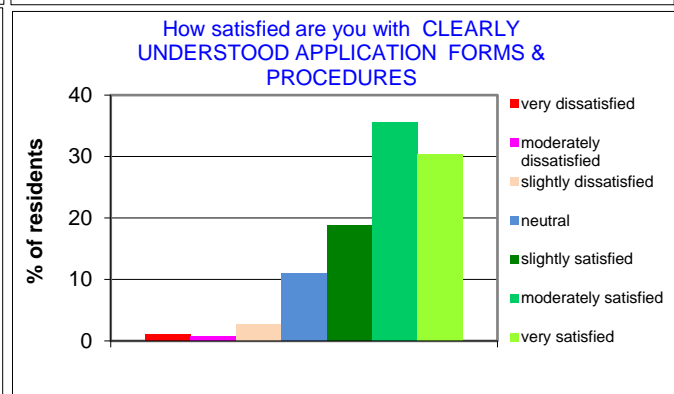

2015 annual exit survey results of residents perceptions of what it means to them

2015 survey data: total number of residents = 1,959 residents. 1,593 surveys returned = 81.32% response rate