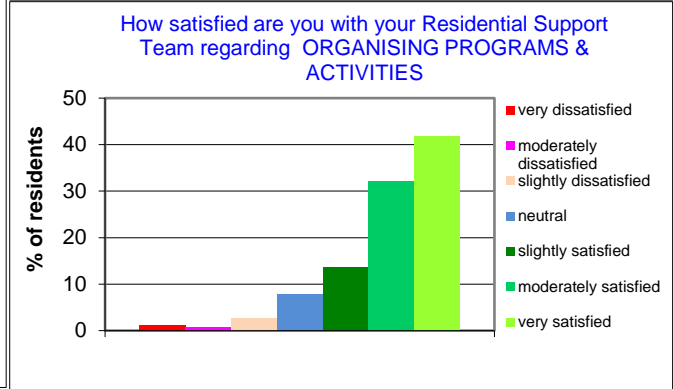

Monash Residential Services

2015 annual exit survey results of residents perceptions of what it means to them

2015 survey data: total number of residents = 1,959 residents. 1,593 surveys returned = 81.32% response rate

2015 annual exit survey results of residents perceptions of what it means to them

2015 survey data: total number of residents = 1,959 residents. 1,593 surveys returned = 81.32% response rate

2015 annual exit survey results of residents perceptions of what it means to them