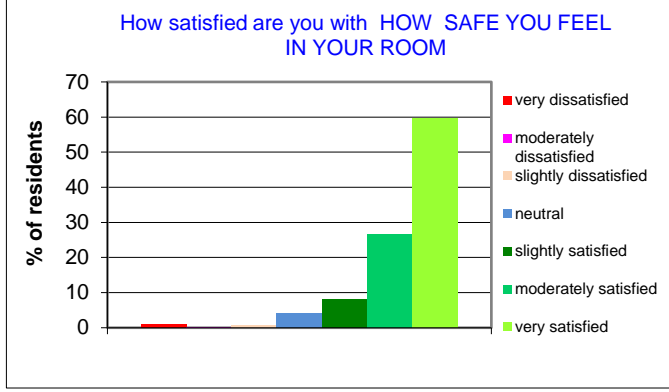

2015 survey data: total number of residents = 1,959 residents. 1,593 surveys returned = 81.32% response rate

2015 annual exit survey results of residents perceptions of what it means to them

2015 annual exit survey results of residents perceptions of what it means to them