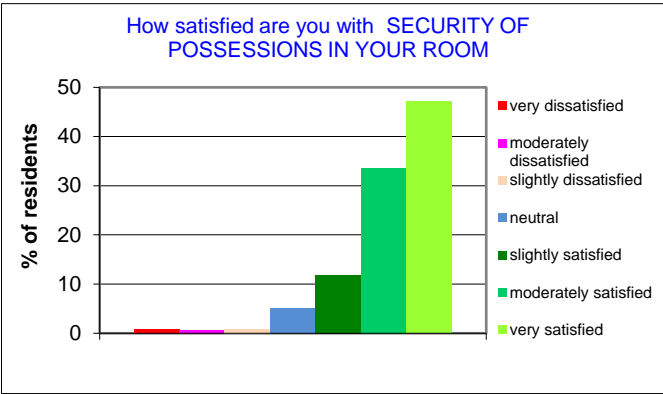

2015 survey data: total number of residents = 1,959 residents. 1,593 surveys returned = 81.32% response rate

2015 annual exit survey results of residents perceptions of what it means to them

2015 annual exit survey results of residents perceptions of what it means to them