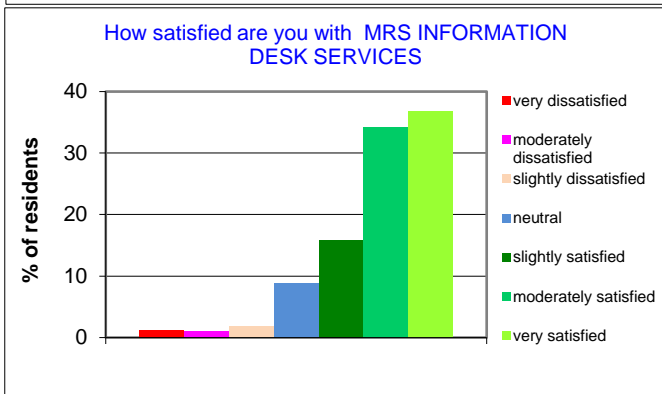

2015 annual exit survey results of residents perceptions of what it means to them

2015 survey data: total number of residents = 1,959 residents. 1,593 surveys returned = 81.32% response rate