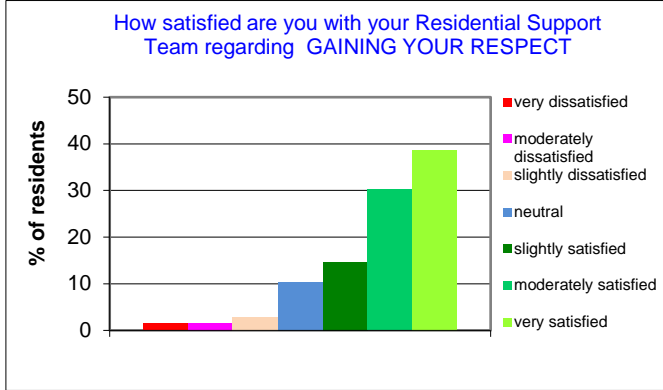

2015 annual exit survey results of residents perceptions of what it means to them

2015 survey data: total number of residents = 1,959 residents. 1,593 surveys returned = 81.32% response rate

2015 annual exit survey results of residents perceptions of what it means to them