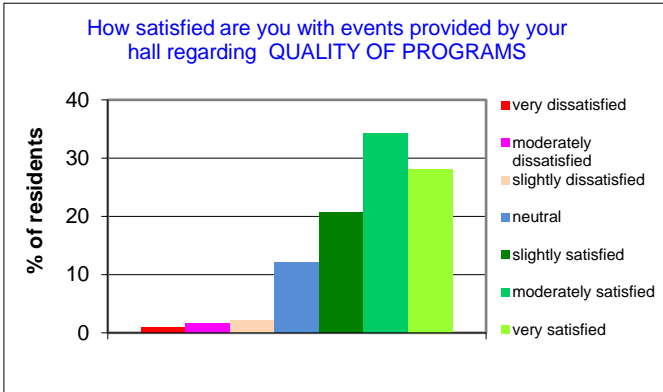

2015 annual exit survey results of residents perceptions of what it means to them

2015 survey data: total number of residents = 1,959 residents. 1,593 surveys returned = 81.32% response rate

2015 annual exit survey results of residents perceptions of what it means to them