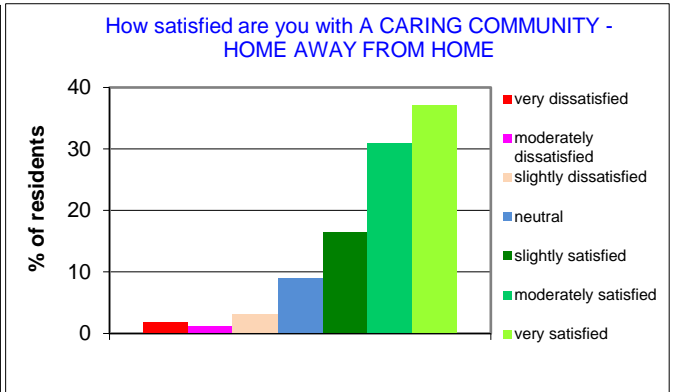

Monash Residential Services

2015 annual exit survey results of residents perceptions of what it means to them

2015 survey data: total number of residents = 1,959 residents. 1,593 surveys returned = 81.32% response rate

2015 annual exit survey results of residents perceptions of what it means to them

2015 survey data: total number of residents = 1,959 residents. 1,593 surveys returned = 81.32% response rate

2015 annual exit survey results of residents perceptions of what it means to them