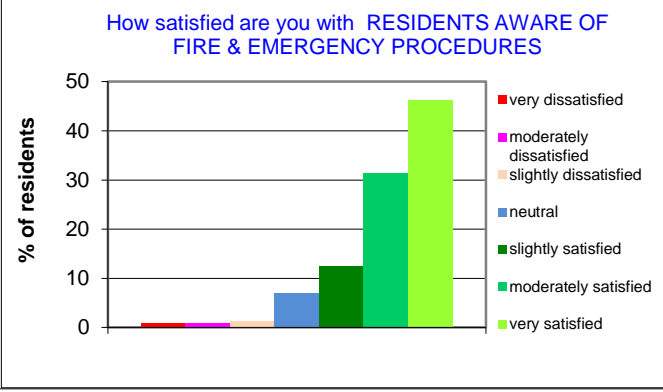

2015 survey data: total number of residents = 1,959 residents. 1,593 surveys returned = 81.32% response rate

2015 annual exit survey results of residents perceptions of what it means to them

2015 annual exit survey results of residents perceptions of what it means to them