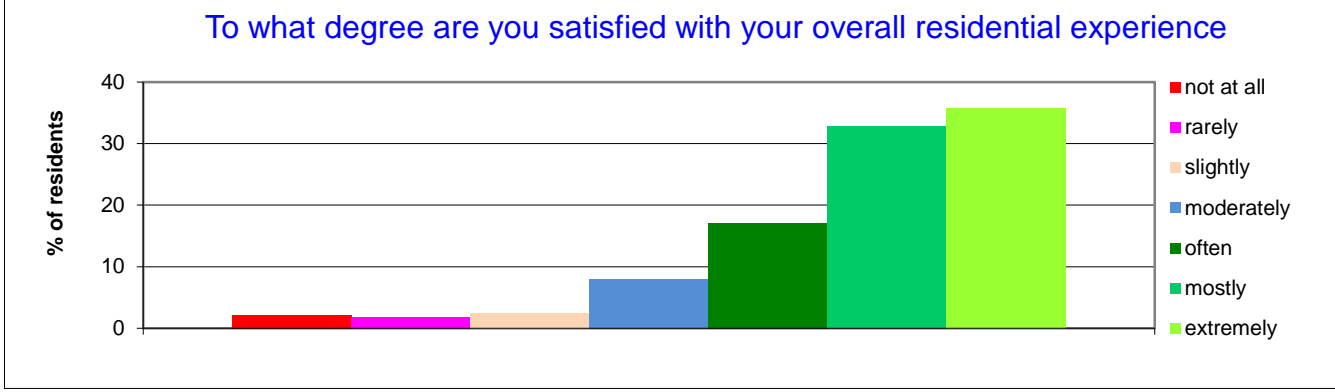

2015 survey data: total number of residents = 1,959 residents. 1,593 surveys returned = 81.32% response rate

2015 annual exit survey results of residents perceptions of what it means to them

2015 annual exit survey results of residents perceptions of what it means to them