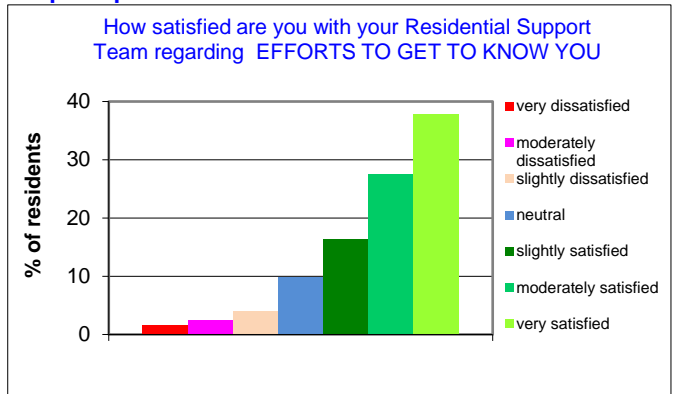

2015 annual exit survey results of residents perceptions of what it means to them

2015 survey data: total number of residents = 1,959 residents. 1,593 surveys returned = 81.32% response rate

2015 annual exit survey results of residents perceptions of what it means to them