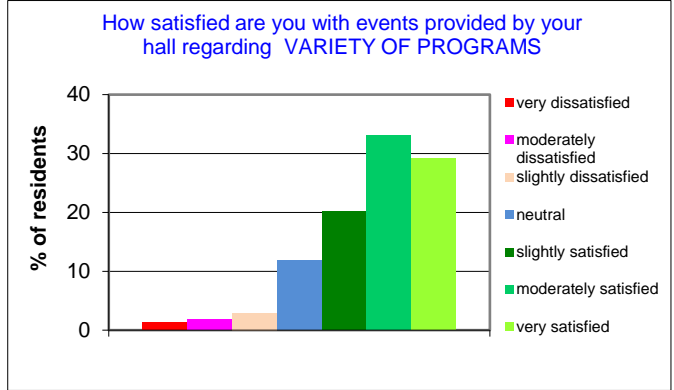

2015 annual exit survey results of residents perceptions of what it means to them

2015 survey data: total number of residents = 1,959 residents. 1,593 surveys returned = 81.32% response rate

2015 annual exit survey results of residents perceptions of what it means to them