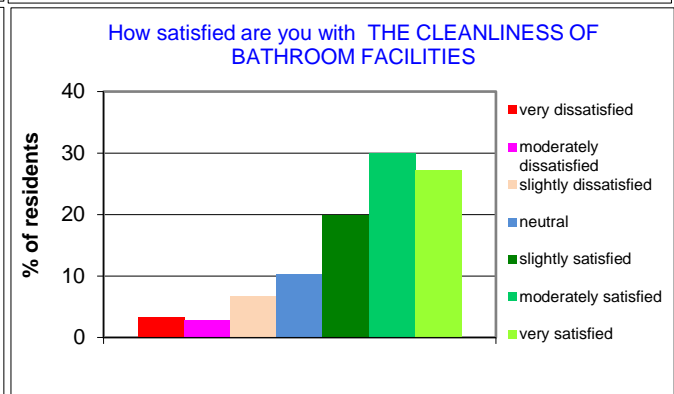

2015 annual exit survey results of residents perceptions of what it means to them

2015 survey data: total number of residents = 1,959 residents. 1,593 surveys returned = 81.32% response rate