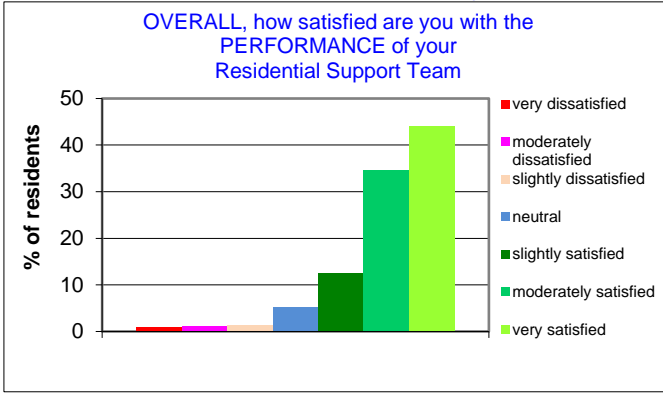

2015 annual exit survey results of residents perceptions of what it means to them

2015 survey data: total number of residents = 1,959 residents. 1,593 surveys returned = 81.32% response rate

2015 annual exit survey results of residents perceptions of what it means to them