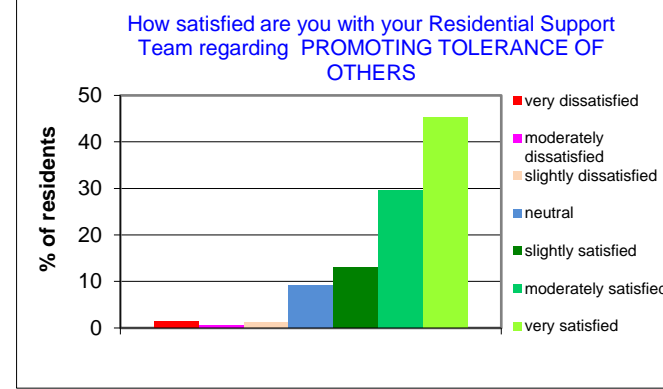

Monash Residential Services

2015 annual exit survey results of residents perceptions of what it means to them

2015 survey data: total number of residents = 1,959 residents. 1,593 surveys returned = 81.32% response rate

2015 annual exit survey results of residents perceptions of what it means to them

2015 survey data: total number of residents = 1,959 residents. 1,593 surveys returned = 81.32% response rate

2015 annual exit survey results of residents perceptions of what it means to them