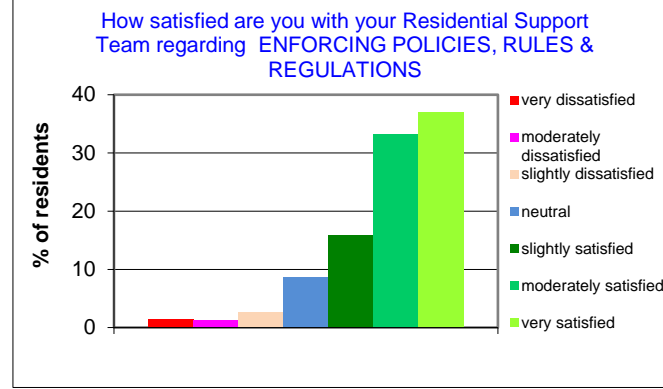

2015 annual exit survey results of residents perceptions of what it means to them

2015 survey data: total number of residents = 1,959 residents. 1,593 surveys returned = 81.32% response rate

2015 annual exit survey results of residents perceptions of what it means to them