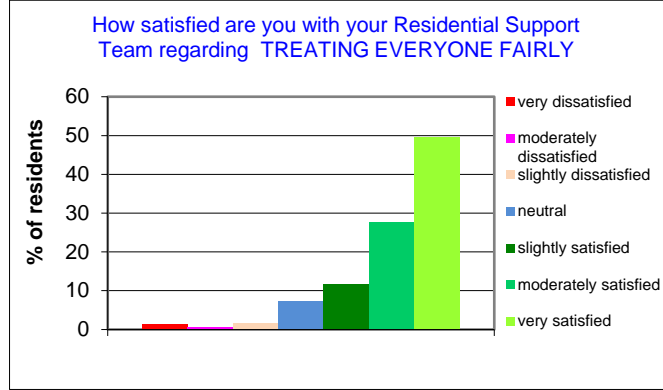

2015 annual exit survey results of residents perceptions of what it means to them

2015 survey data: total number of residents = 1,959 residents. 1,593 surveys returned = 81.32% response rate

2015 annual exit survey results of residents perceptions of what it means to them