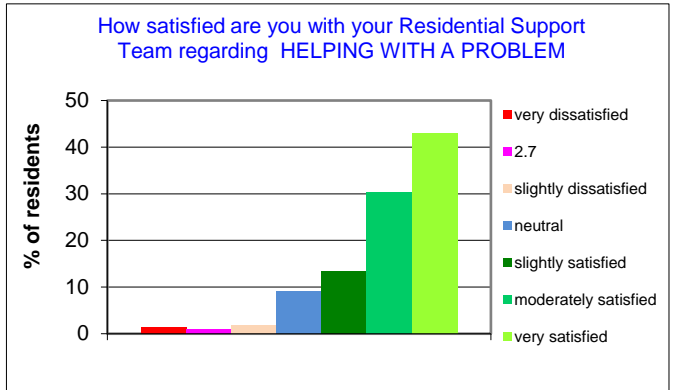

2015 annual exit survey results of residents perceptions of what it means to them

2015 survey data: total number of residents = 1,959 residents. 1,593 surveys returned = 81.32% response rate

2015 annual exit survey results of residents perceptions of what it means to them