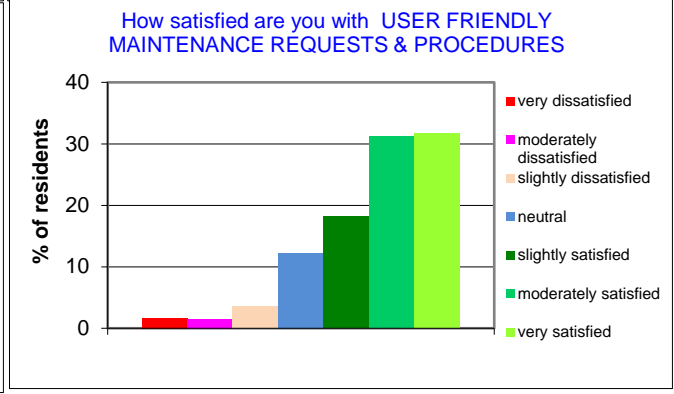

2015 annual exit survey results of residents perceptions of what it means to them

2015 survey data: total number of residents = 1,959 residents. 1,593 surveys returned = 81.32% response rate