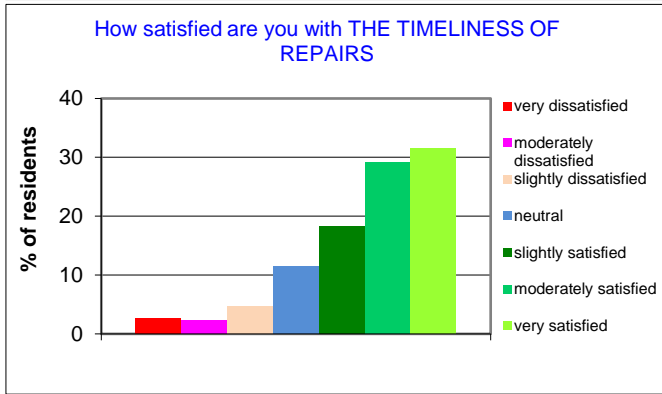

2015 annual exit survey results of residents perceptions of what it means to them

2015 survey data: total number of residents = 1,959 residents. 1,593 surveys returned = 81.32% response rate