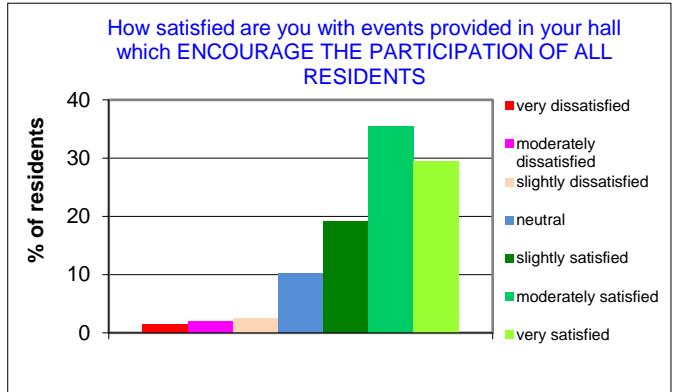

Monash Residential Services

2015 annual exit survey results of residents perceptions of what it means to them

2015 survey data: total number of residents = 1,959 residents. 1,593 surveys returned = 81.32% response rate

2015 annual exit survey results of residents perceptions of what it means to them

2015 survey data: total number of residents = 1,959 residents. 1,593 surveys returned = 81.32% response rate

2015 annual exit survey results of residents perceptions of what it means to them