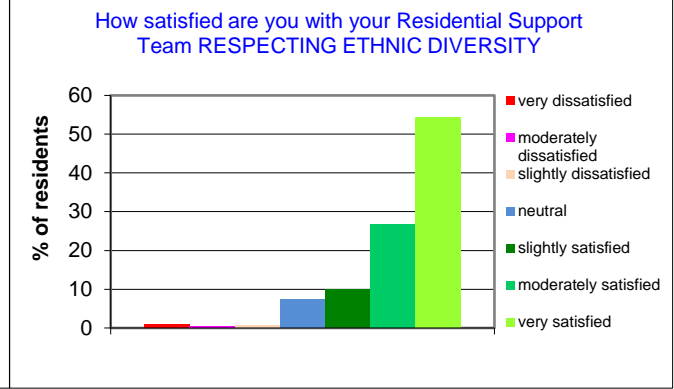

Monash Residential Services

2015 annual exit survey results of residents perceptions of what it means to them

2015 survey data: total number of residents = 1,959 residents. 1,593 surveys returned = 81.32% response rate

2015 annual exit survey results of residents perceptions of what it means to them

2015 survey data: total number of residents = 1,959 residents. 1,593 surveys returned = 81.32% response rate

2015 annual exit survey results of residents perceptions of what it means to them