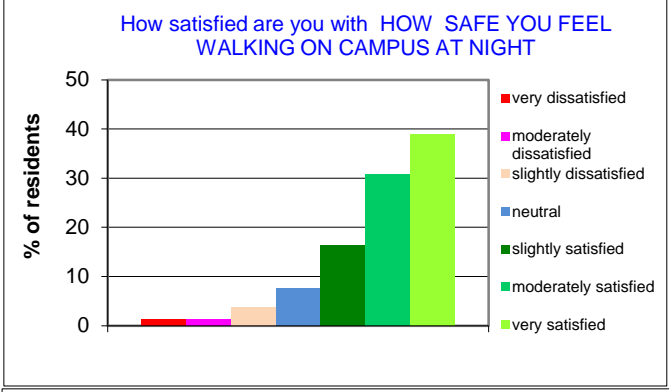

2015 survey data: total number of residents = 1,959 residents. 1,593 surveys returned = 81.32% response rate

2015 annual exit survey results of residents perceptions of what it means to them

2015 annual exit survey results of residents perceptions of what it means to them