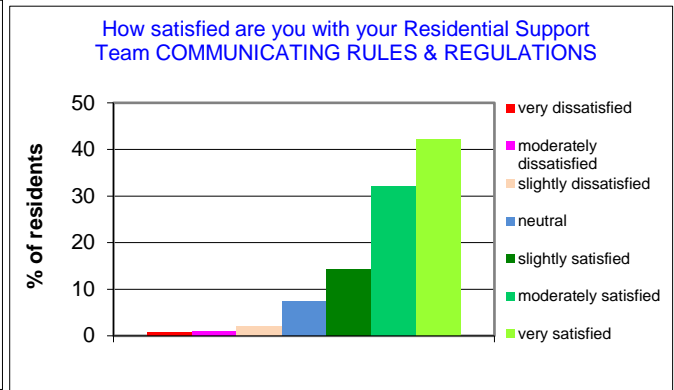

Monash Residential Services

2015 annual exit survey results of residents perceptions of what it means to them

2015 survey data: total number of residents = 1,959 residents. 1,593 surveys returned = 81.32% response rate

2015 annual exit survey results of residents perceptions of what it means to them

2015 survey data: total number of residents = 1,959 residents. 1,593 surveys returned = 81.32% response rate

2015 annual exit survey results of residents perceptions of what it means to them