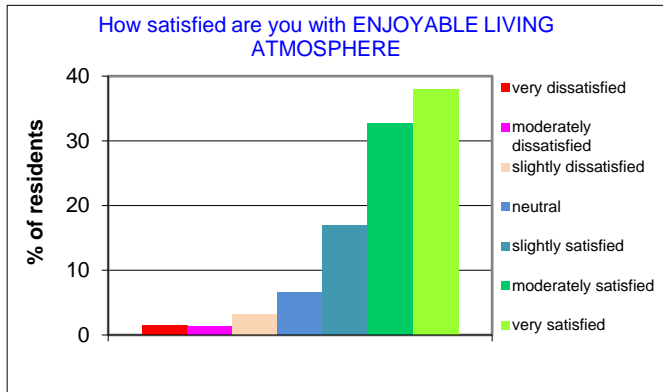

2015 annual exit survey results of residents perceptions of what it means to them

2015 survey data: total number of residents = 1,959 residents. 1,593 surveys returned = 81.32% response rate

2015 annual exit survey results of residents perceptions of what it means to them