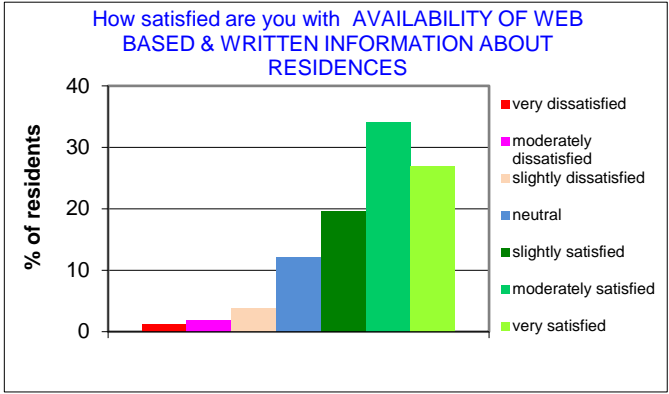

2015 survey data: total number of residents = 1,959 residents. 1,593 surveys returned = 81.32% response rate

2015 annual exit survey results of residents perceptions of what it means to them

2015 annual exit survey results of residents perceptions of what it means to them