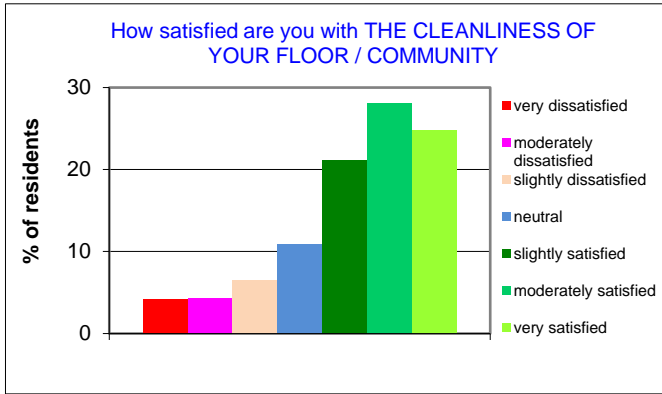

2015 annual exit survey results of residents perceptions of what it means to them

2015 survey data: total number of residents = 1,959 residents. 1,593 surveys returned = 81.32% response rate