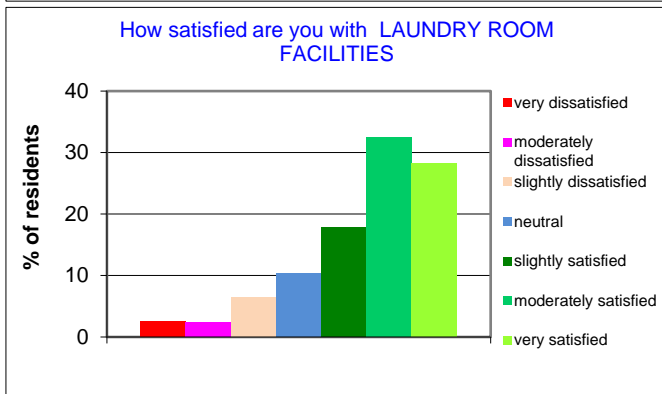

2015 annual exit survey results of residents perceptions of what it means to them

2015 survey data: total number of residents = 1,959 residents. 1,593 surveys returned = 81.32% response rate