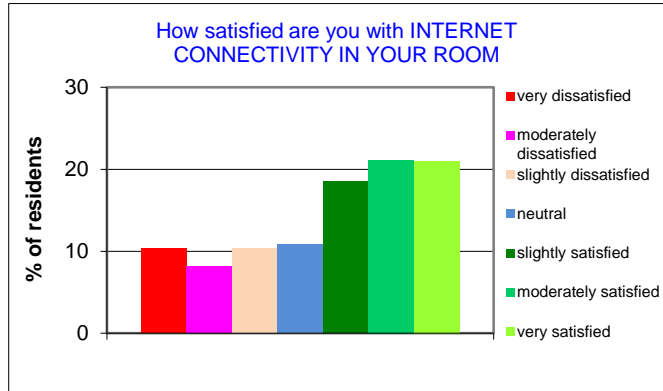

2015 annual exit survey results of residents perceptions of what it means to them

2015 survey data: total number of residents = 1,959 residents. 1,593 surveys returned = 81.32% response rate

2015 annual exit survey results of residents perceptions of what it means to them