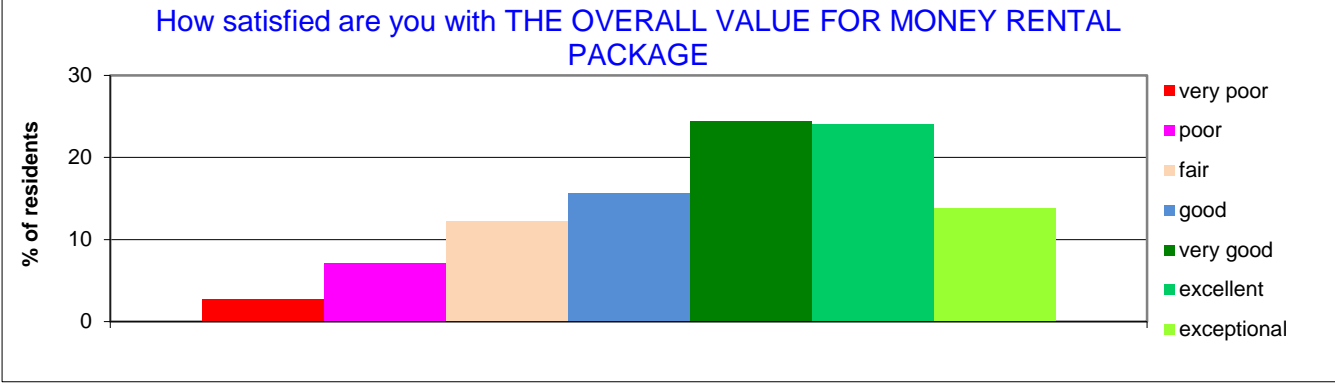

2015 survey data: total number of residents = 1,959 residents. 1,593 surveys returned = 81.32% response rate

2015 annual exit survey results of residents perceptions of what it means to them

2015 annual exit survey results of residents perceptions of what it means to them