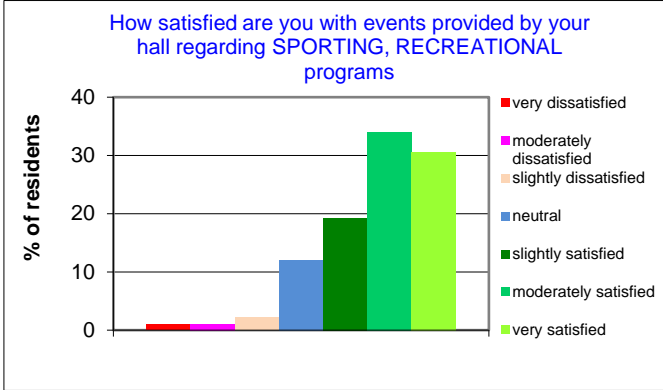

2015 annual exit survey results of residents perceptions of what it means to them

2015 survey data: total number of residents = 1,959 residents. 1,593 surveys returned = 81.32% response rate

2015 annual exit survey results of residents perceptions of what it means to them