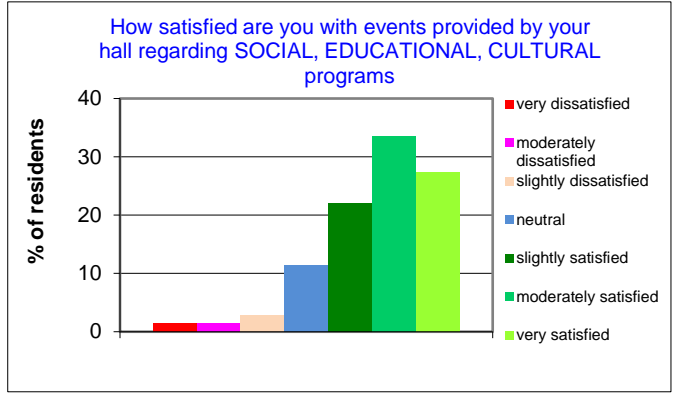

2015 annual exit survey results of residents perceptions of what it means to them

2015 survey data: total number of residents = 1,959 residents. 1,593 surveys returned = 81.32% response rate

2015 annual exit survey results of residents perceptions of what it means to them