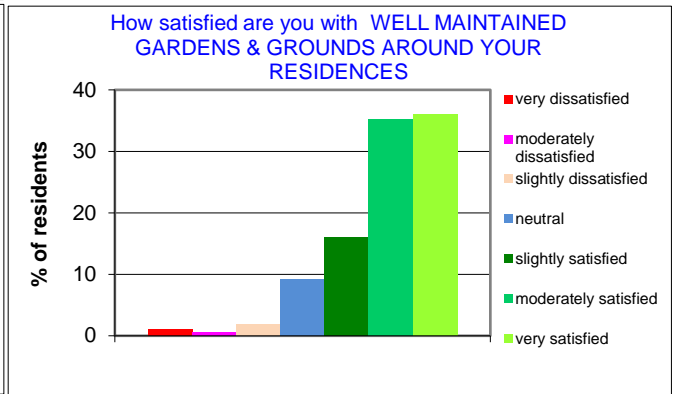

2015 annual exit survey results of residents perceptions of what it means to them

2015 survey data: total number of residents = 1,959 residents. 1,593 surveys returned = 81.32% response rate