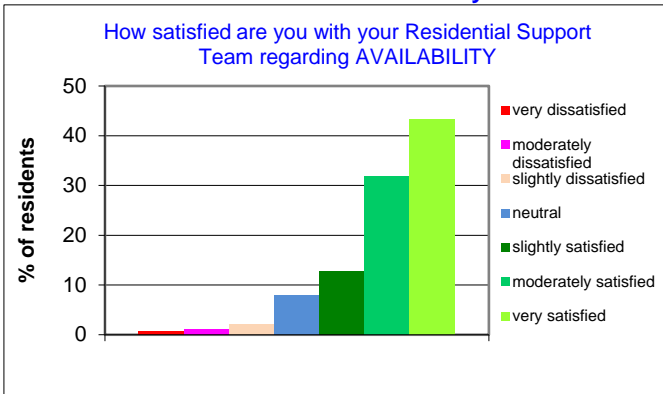

2015 annual exit survey results of residents perceptions of what it means to them

2015 survey data: total number of residents = 1,959 residents. 1,593 surveys returned = 81.32% response rate

2015 annual exit survey results of residents perceptions of what it means to them