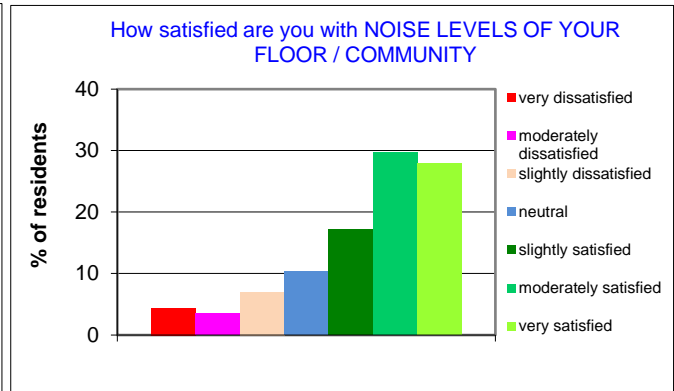

2015 annual exit survey results of residents perceptions of what it means to them

2015 survey data: total number of residents = 1,959 residents. 1,593 surveys returned = 81.32% response rate

2015 annual exit survey results of residents perceptions of what it means to them