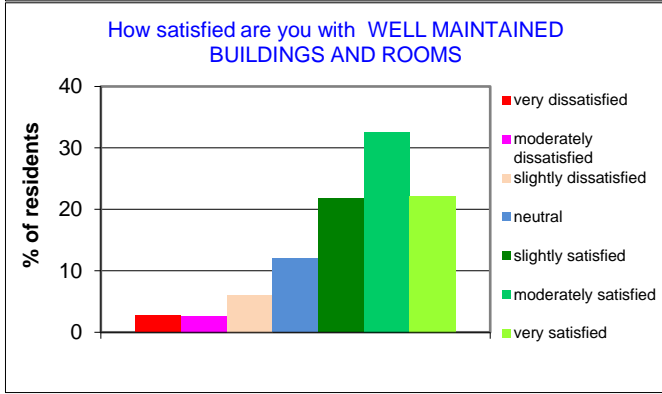

2015 annual exit survey results of residents perceptions of what it means to them

2015 survey data: total number of residents = 1,959 residents. 1,593 surveys returned = 81.32% response rate