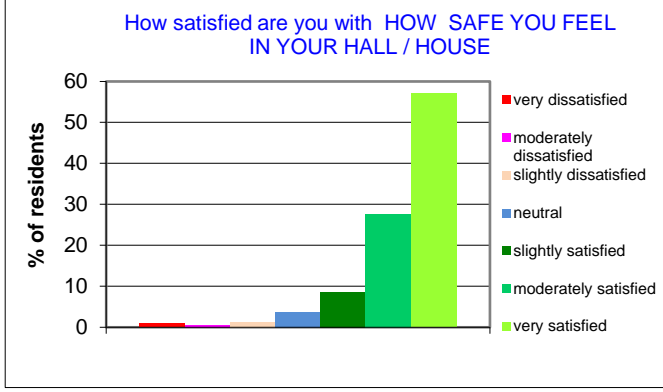

2015 survey data: total number of residents = 1,959 residents. 1,593 surveys returned = 81.32% response rate

2015 annual exit survey results of residents perceptions of what it means to them

2015 annual exit survey results of residents perceptions of what it means to them