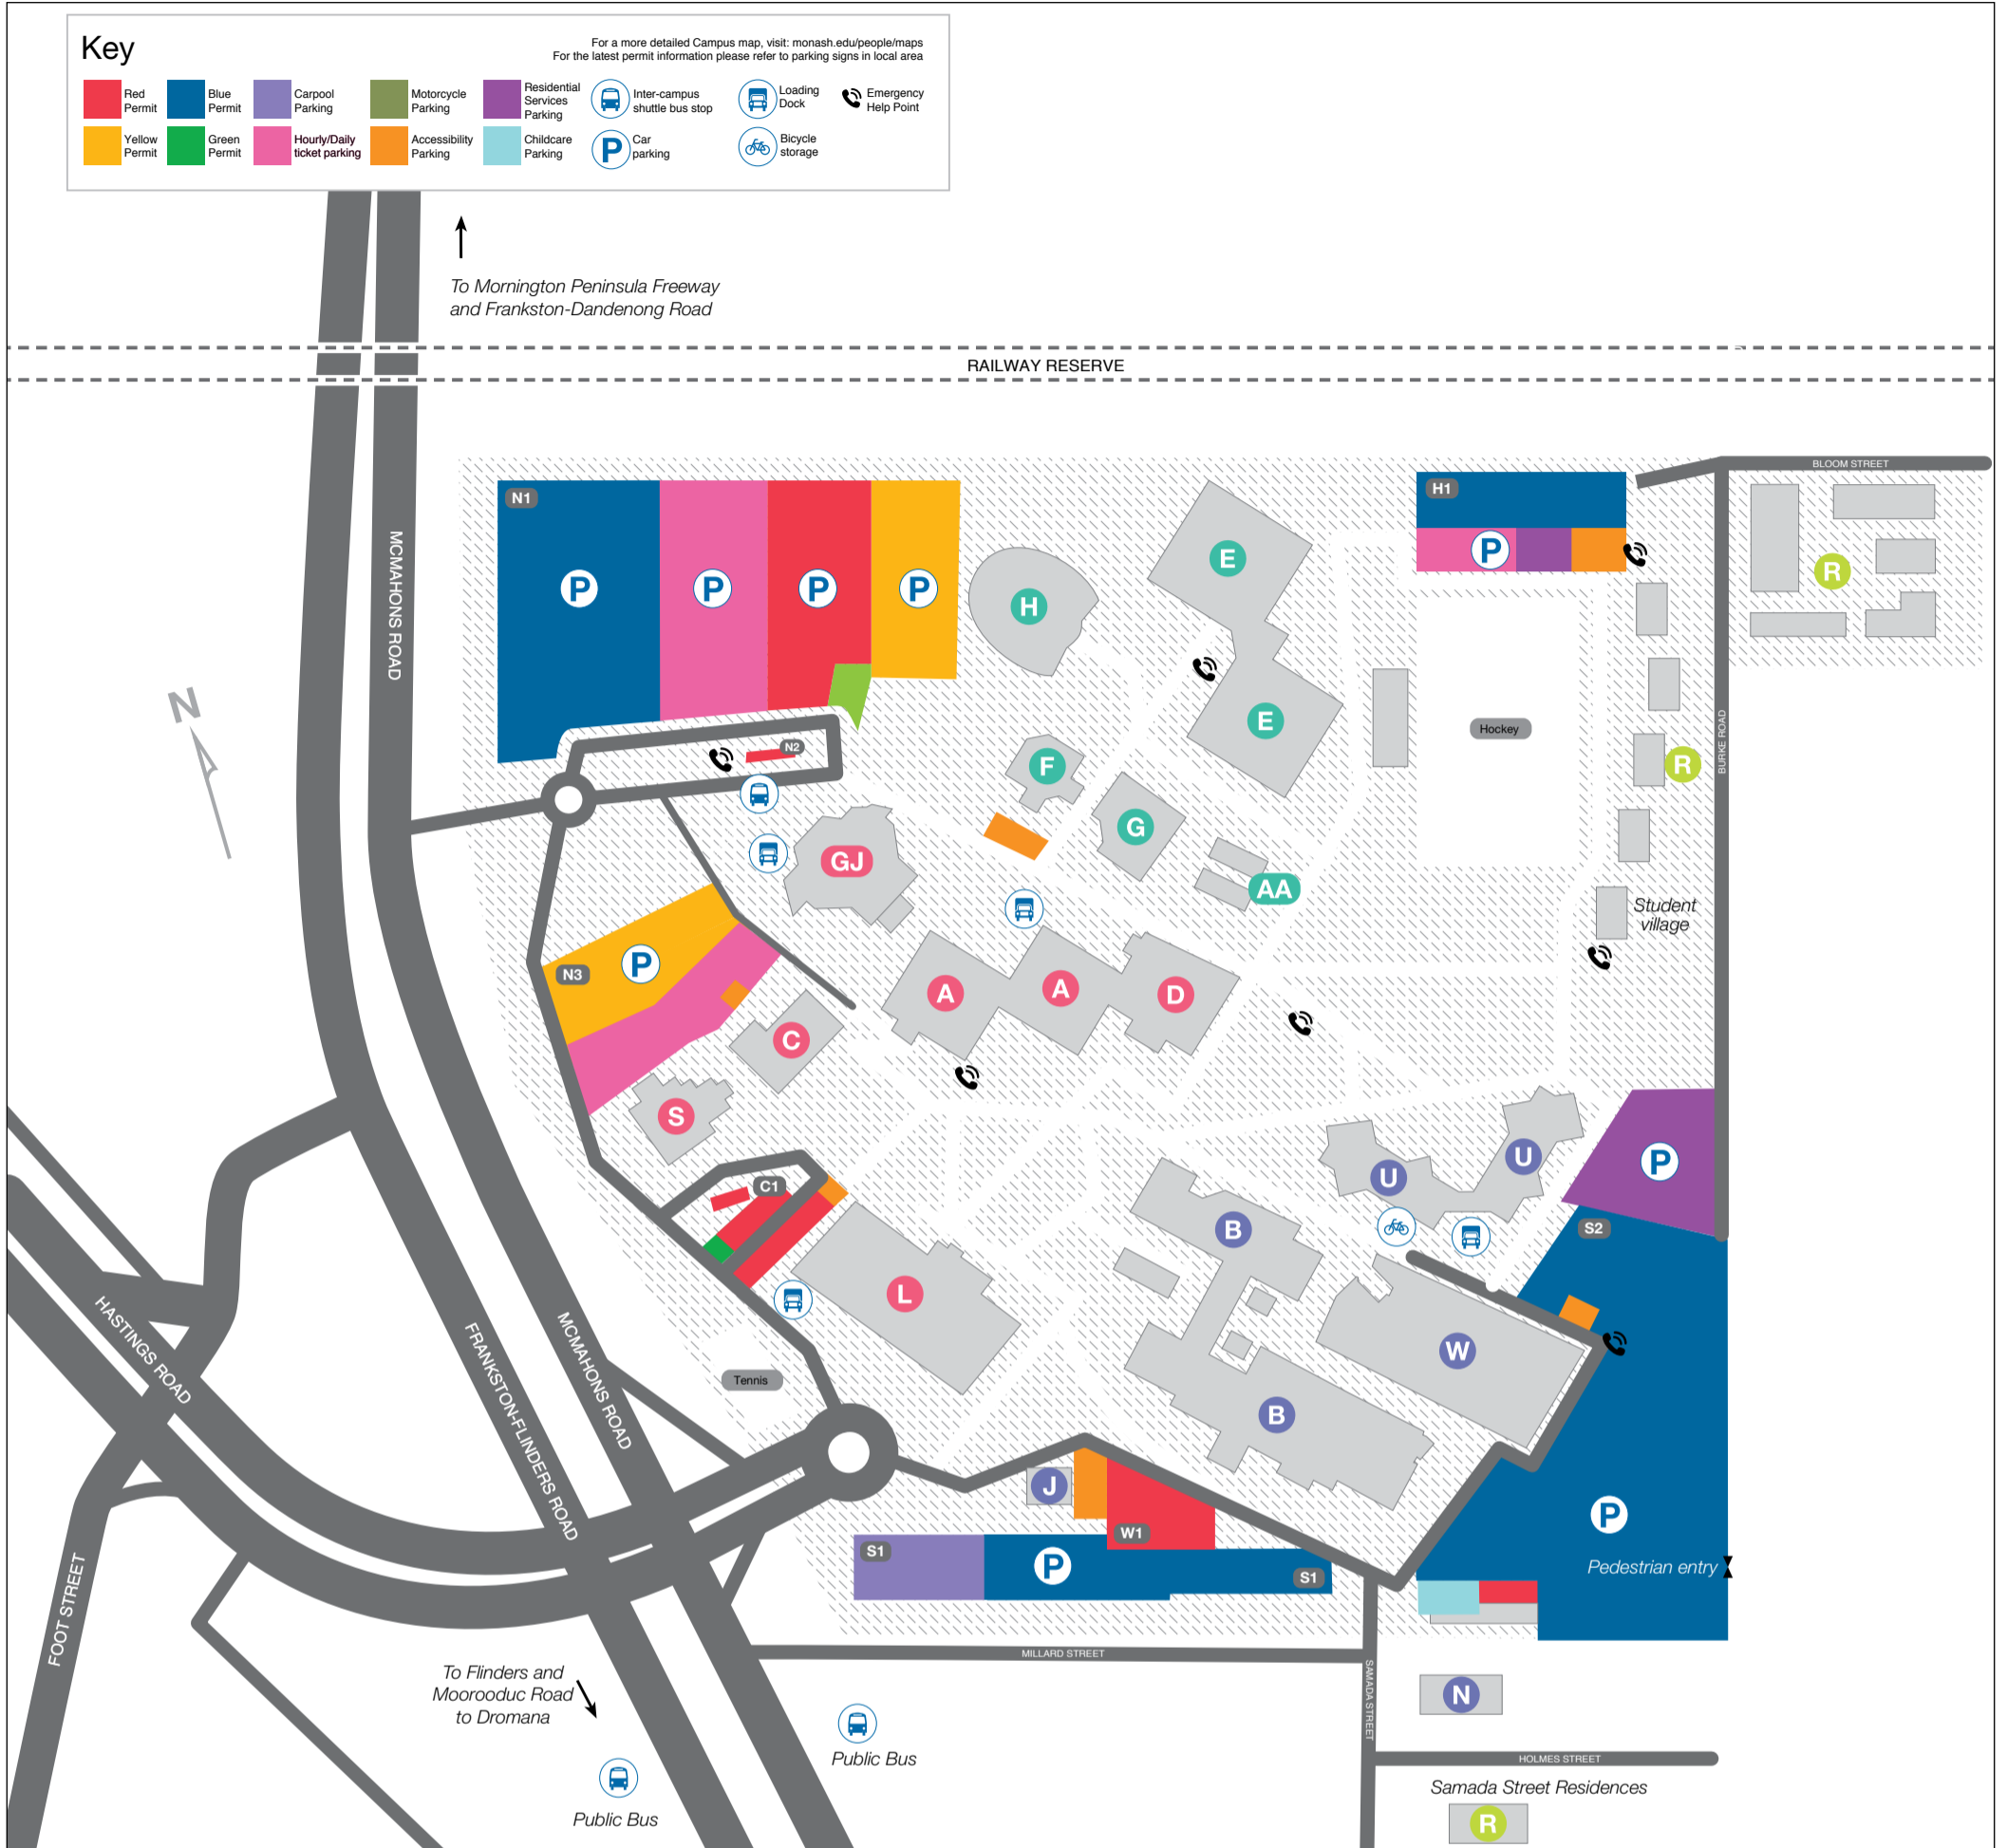

Monash University Peninsula campus

Building Index

Administration	C ●
Bookshop	U ●
Buildings and Property	C ●
Business and Economics	D ●
Career Connect	A ●
Community Emergency Health and Paramedic Practice	H ●
Education	A ●
eSolutions	A ●
Garages	N ●
George Jenkins Theatre	GJ ●
Health Services	U ●
Indigenous Student Lounge	S ●
Library	L ●
Monash Connect	C ●
Campus Business Lounge	S ●
Monash Peninsula Activity & Recreation Centre (MPARC)	W ●
Monash Sport	W ●
Nursing and Midwifery	E ●
Occupational Therapy	G ●
Physiotherapy	B ●
School of Primary and Allied Health Care	G ●
Security	C ●
Struan Postgraduate Centre	S ●
Student Residences	R ●
Student Union	U ●
Windermere Early Learning Centre	1A Holmes Street
Workshop/maintenance	J ●

Address

Lecture Theatres

A1.17	A ●
A2.16	A ●
A4.16	A ●
A4.41	A ●
E2.09	E ●
F1.01	F ●

Retailers

Upperdeck Café	U ●
Seahorse Tavern	U ●
The George Café	A ●

Loading docks

Building A	A ●
George Jenkins Theatre	GJ ●
Building L	L ●
Building U	U ●

Bicycle storage

MPARC Velopod	Adjacent to MPARC, Building W ●
---------------	---------------------------------

Parking

North 1 car park	N1
North 2 car park	N2
North 3 car park	N3
Administration car park	C1
South 1 car park	S1
South 2 car park	S2
West car park	W1
Hockey car park	H1

Public transport

Frankston Station (Frankston line, running from Frankston to City)	Beach Street/ Fletcher Road
Leawarra Station (Stony Point line, running between Frankston and Stony Point)	Lardner Road/ Bloom Street
782 Frankston – Flinders via Coolart Road, Hastings bus service	Moorooduc Road/ Hastings Road
783 Frankston – Hastings via Coolart Road bus service	Moorooduc Road/ Hastings Road
775 Frankston – Lakewood via Heatherhill Road	Moorooduc Road/ Hastings Road
887 University connector, Peninsula campus to Rosebud	Leaves from bus loop