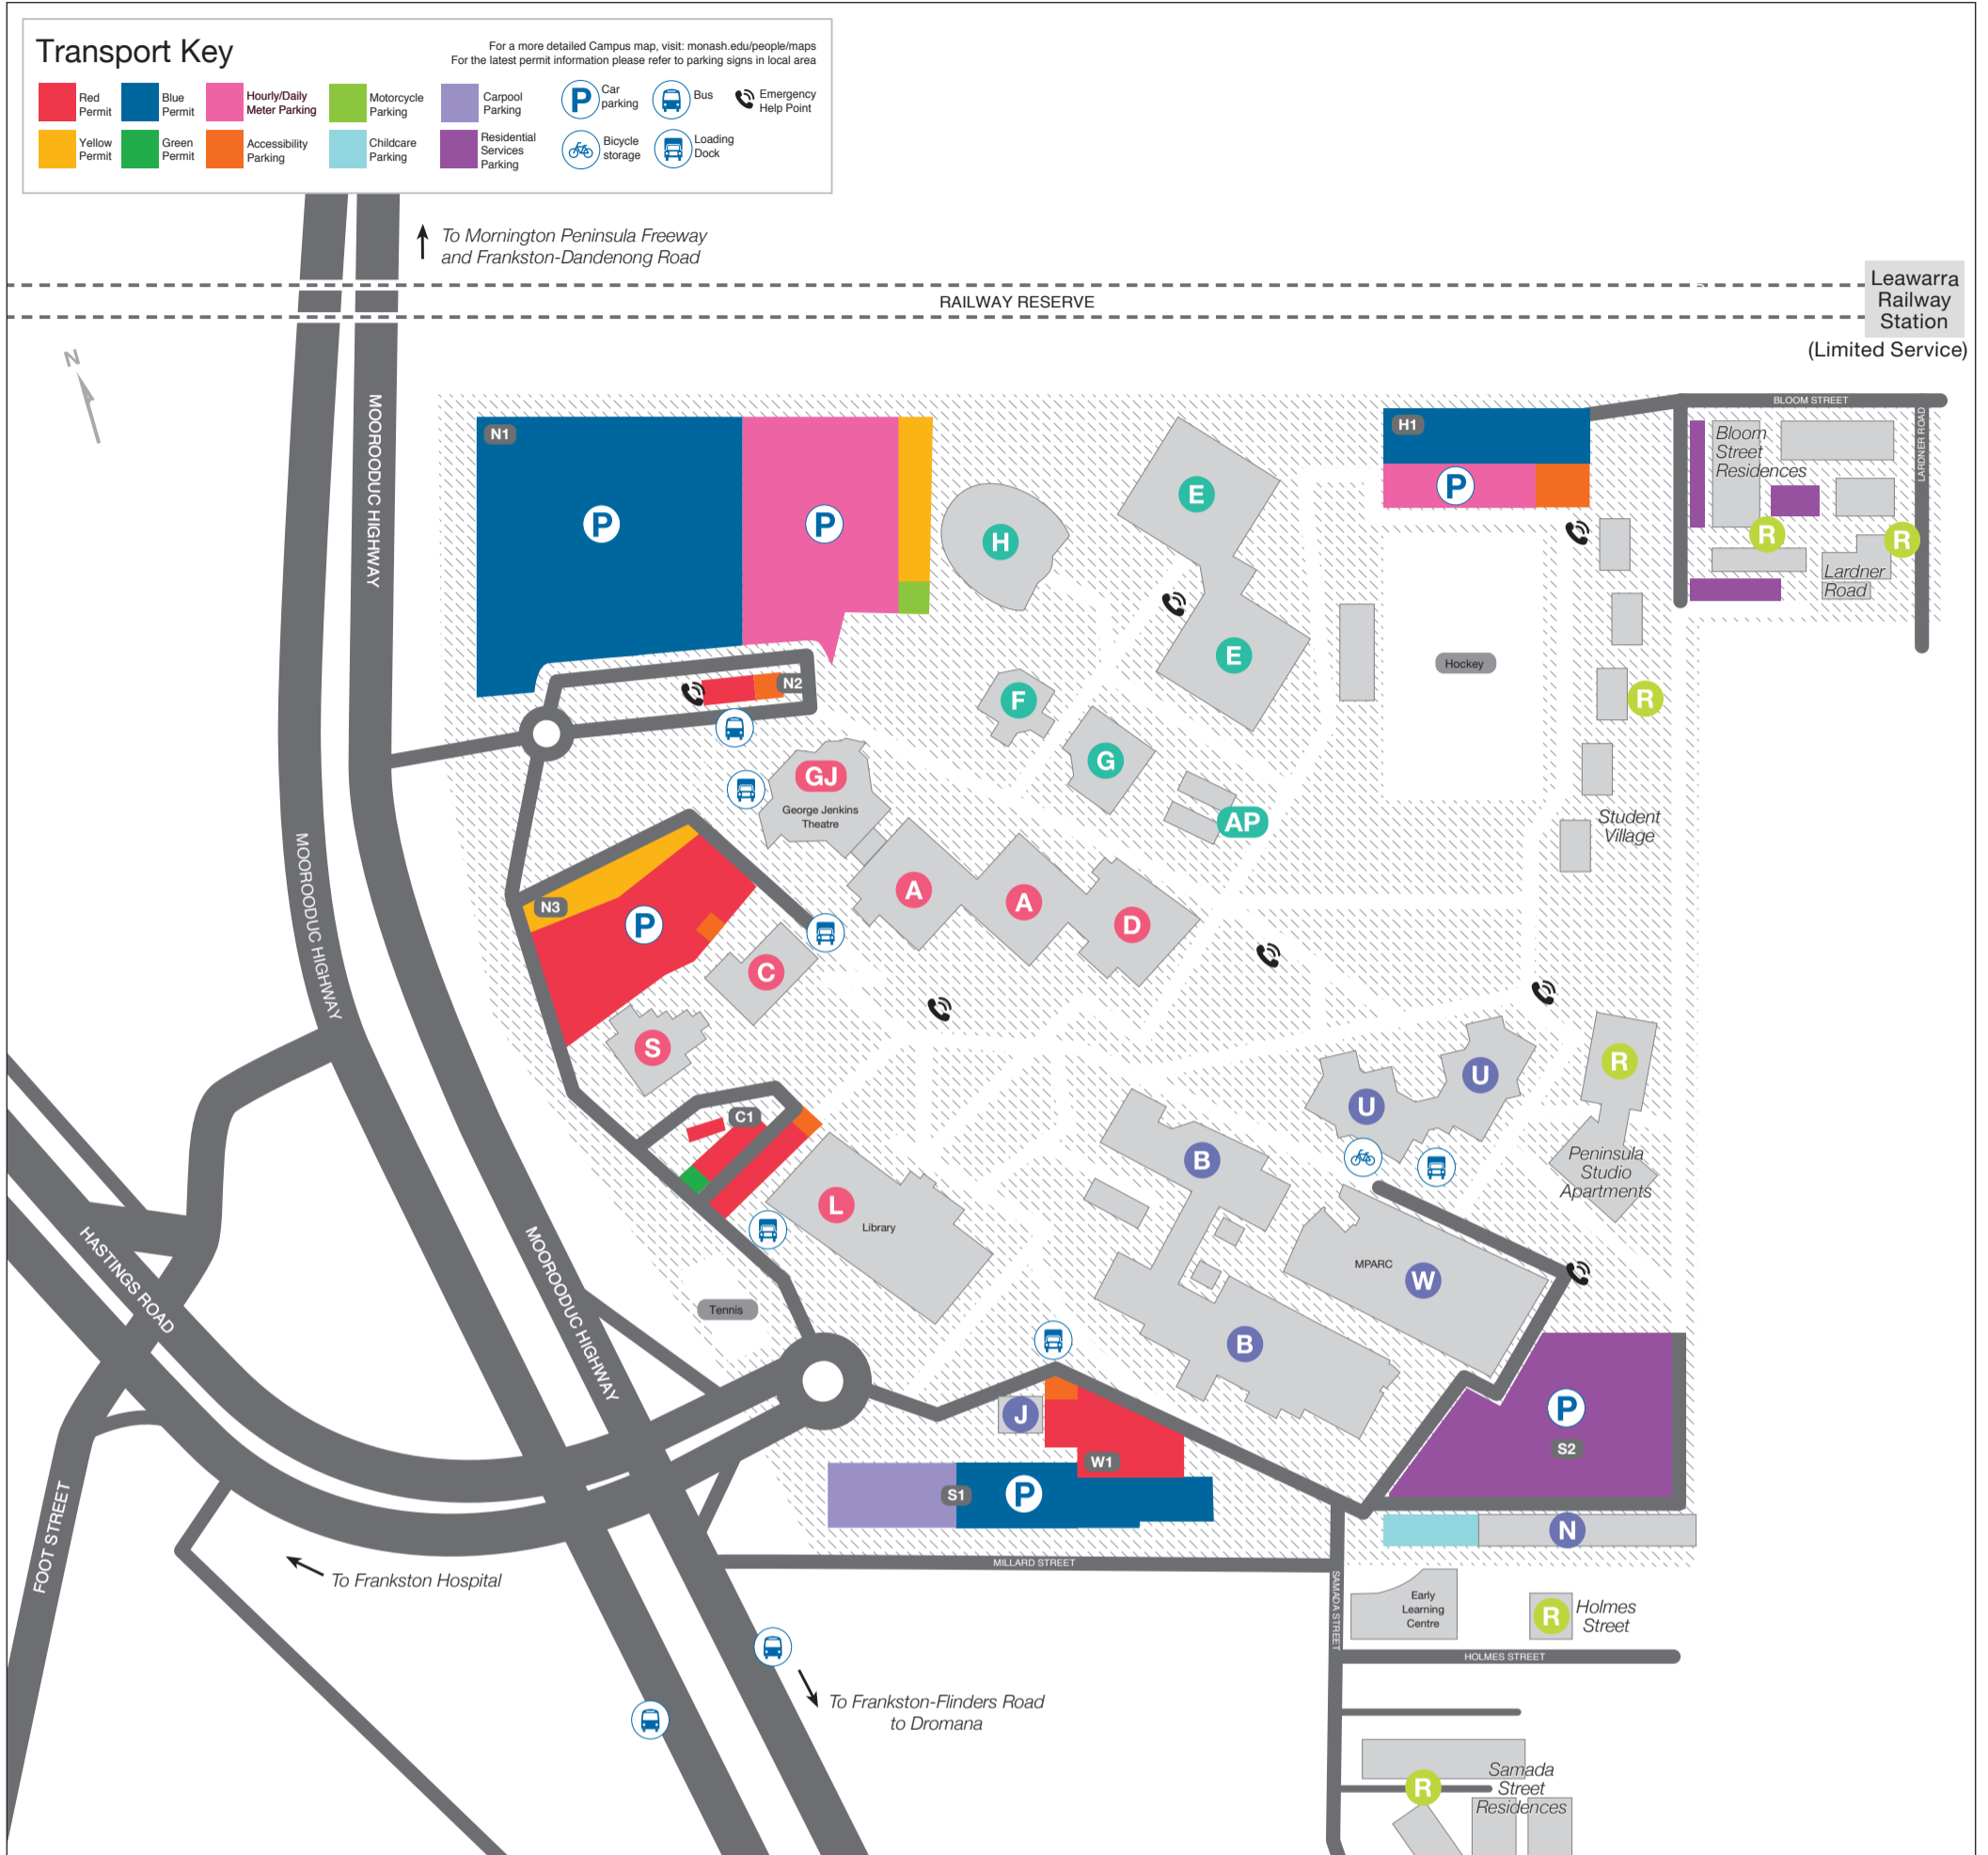

Monash University Peninsula campus

Parking	Building/Department Name	Address
North 1 car park	Administration	C
North 2 car park	Buildings and Property	C
North 3 car park	Business and Economics	D
Administration car park	Campus Business Lounge	S
South 1 car park	Career Connect	A
South 2 car park	Community Emergency Health and Paramedic Practice	H
West car park	Education	A
Hockey car park	eSolutions	A
	George Jenkins Theatre	GJ
	Health Services	U
	Indigenous Student Lounge	S
	Library	L
	Monash Connect	C
	Monash Peninsula Activity & Recreation Centre (MPARC)	W
	Monash Residential Services (MRS)	C
	Monash Sport	W
	Nursing and Midwifery	E
	Occupational Therapy	G
	Physiotherapy	B

Portables	Residences	Retail	Major Lecture Theatres
AP101-AP106	Bloom Street	Bookshop	A1.17
School of Primary and Allied Health Care	Holmes Street	Café	A2.16
Security	Lardner Road	The George Café	A4.16
Struan Postgraduate Centre	Samada Street	Seahorse Tavern	A4.41
Student Union (MONSU)	Student Village		E2.09
Storage Sheds	Peninsula Studio Apartments		F1.01
Windermere Early Learning Centre			
Workshop/maintenance			

Loading docks	Public Transport	Bicycle Storage
Building C	Free inter-campus Shuttle Bus (to/from Clayton campus)	MPARC Velopod
George Jenkins Theatre	Leaves from bus loop	Adjacent to MPARC, Building W
Building L	Frankston Station (Frankston line, running from Frankston to City)	
Building B	Beach Street/Fletcher Road (5 min bus ride to campus)	
Building U	Leawarra Station (Stony Point line, running between Frankston and Stony Point)	
	Lardner Road/Bloom Street	
	782 Frankston – Flinders via Coolart Road, Hastings bus service	
	Moorooduc Highway/Hastings Road	
	783 Frankston – Hastings via Coolart Road bus service	
	Moorooduc Highway/Hastings Road	
	775 Frankston – Lakewood via Heatherhill Road	
	Moorooduc Highway/Hastings Road	
	887 Monash University (Peninsula to Rosebud)	
	Leaves from campus bus loop	