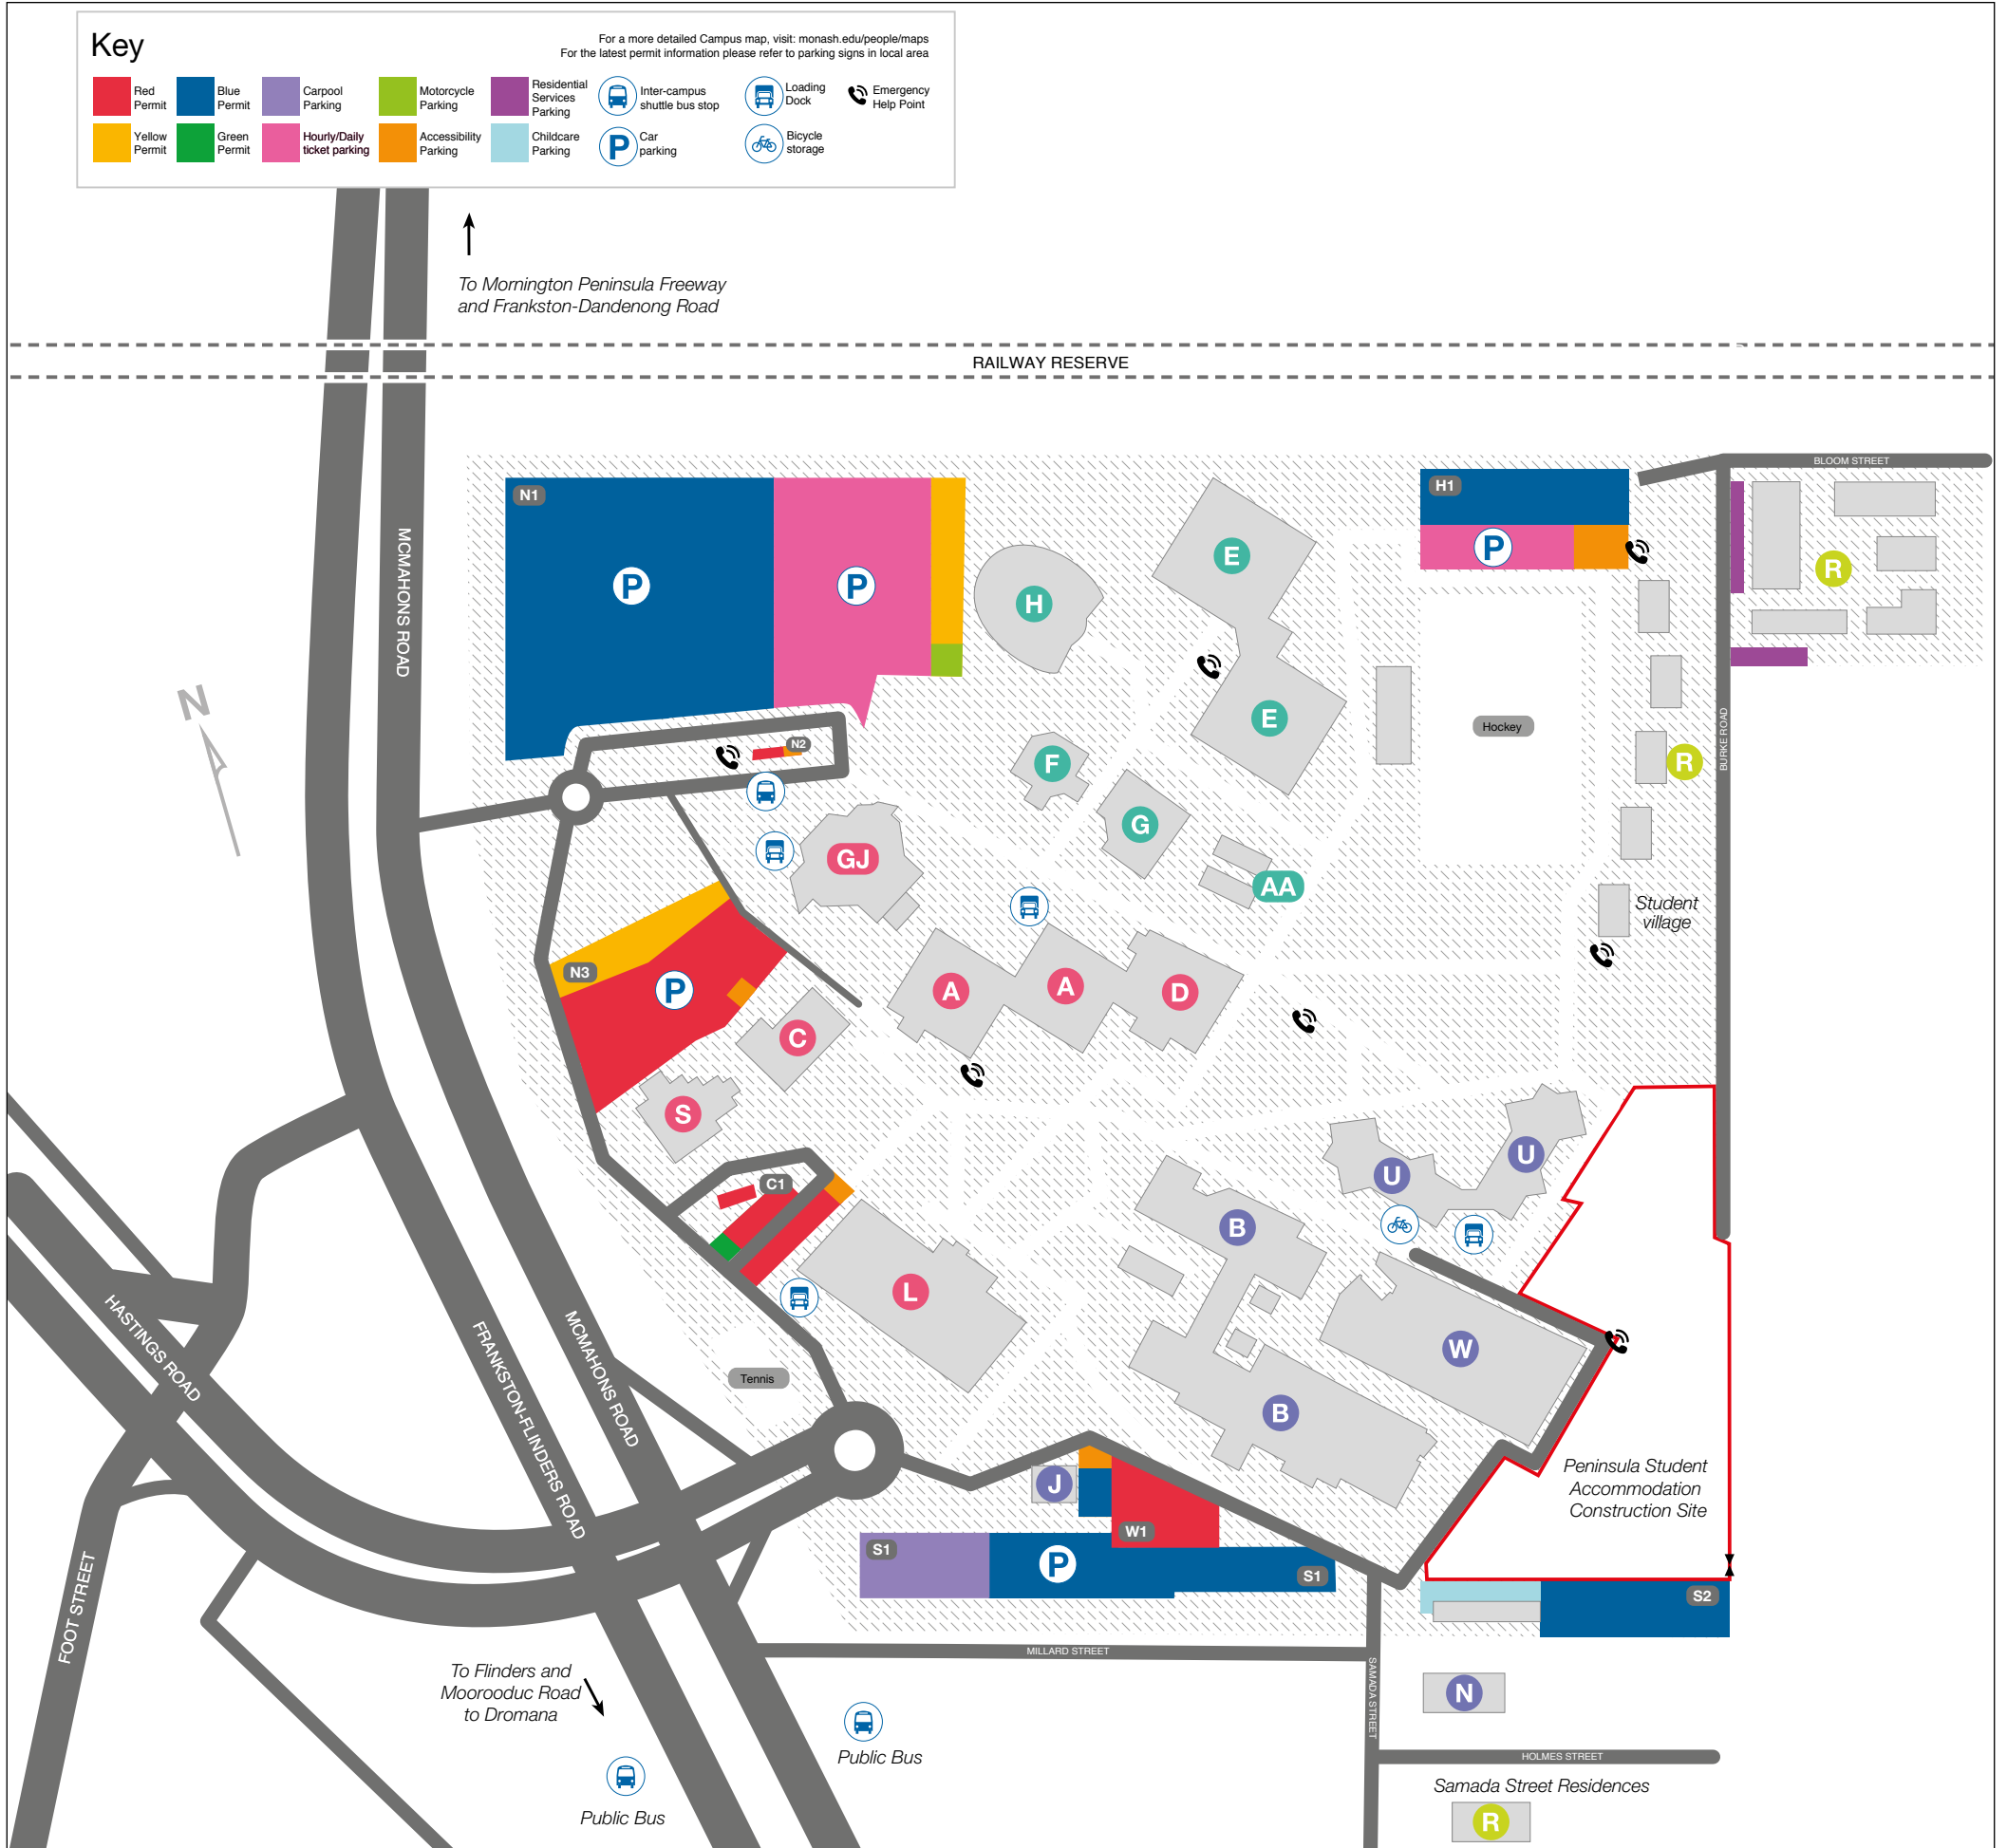

Monash University Peninsula campus

Parking	Building/department name	Address	Public transport
North 1 car park	Administration	C	Frankston Station (Frankston line, running from Frankston to City)
North 2 car park	Bookshop	U	Leawarra Station (Stony Point line, running between Frankston and Stony Point)
North 3 car park	Buildings and Property	C	782 Frankston – Flinders via Moorooduc Road/Hastings Road
Administration car park	Business and Economics	D	Coolart Road, Hastings bus service
South 1 car park	Campus Business Lounge	S	783 Frankston – Hastings via Moorooduc Road/Hastings Road
South 2 car park	Career Connect	A	775 Frankston – Lakewood via Moorooduc Road/Hastings Road
West car park	Community Emergency Health and Paramedic Practice	H	887 University connector, Leaves from bus loop
Hockey car park	Education	A	
	eSolutions	A	
	Garages	N	
	The George Café	A	
	George Jenkins Theatre	GJ	
	Health Services	U	
	Indigenous Student Lounge	S	
	Library	L	
	Monash Connect	C	
	Monash Peninsula Activity & Recreation Centre (MPARC)	W	
	Monash Sport	W	
	Nursing and Midwifery	E	
	Occupational Therapy	G	
	Physiotherapy	B	
	School of Primary and Allied Health Care	G	
	Seahorse Tavern	U	
	Security	C	
	Struan Postgraduate Centre	S	
	Student Residences	R	
	Student Union	U	
	Upperdeck Café	U	
	Windermere Early Learning Centre	1A Holmes Street	
	Workshop/maintenance	J	
	Major lecture theatres		
	A1.17	A	
	A2.16	A	
	A4.16	A	
	A4.41	A	
	E2.09	E	
	F1.01	F	
	Loading docks		
	Building A	A	
	George Jenkins Theatre	GJ	
	Building L	L	
	Building U	U	
	Bicycle storage		Adjacent to MPARC, Building W
	Smoke-free Monash		Monash Peninsula campus is smoke-free.