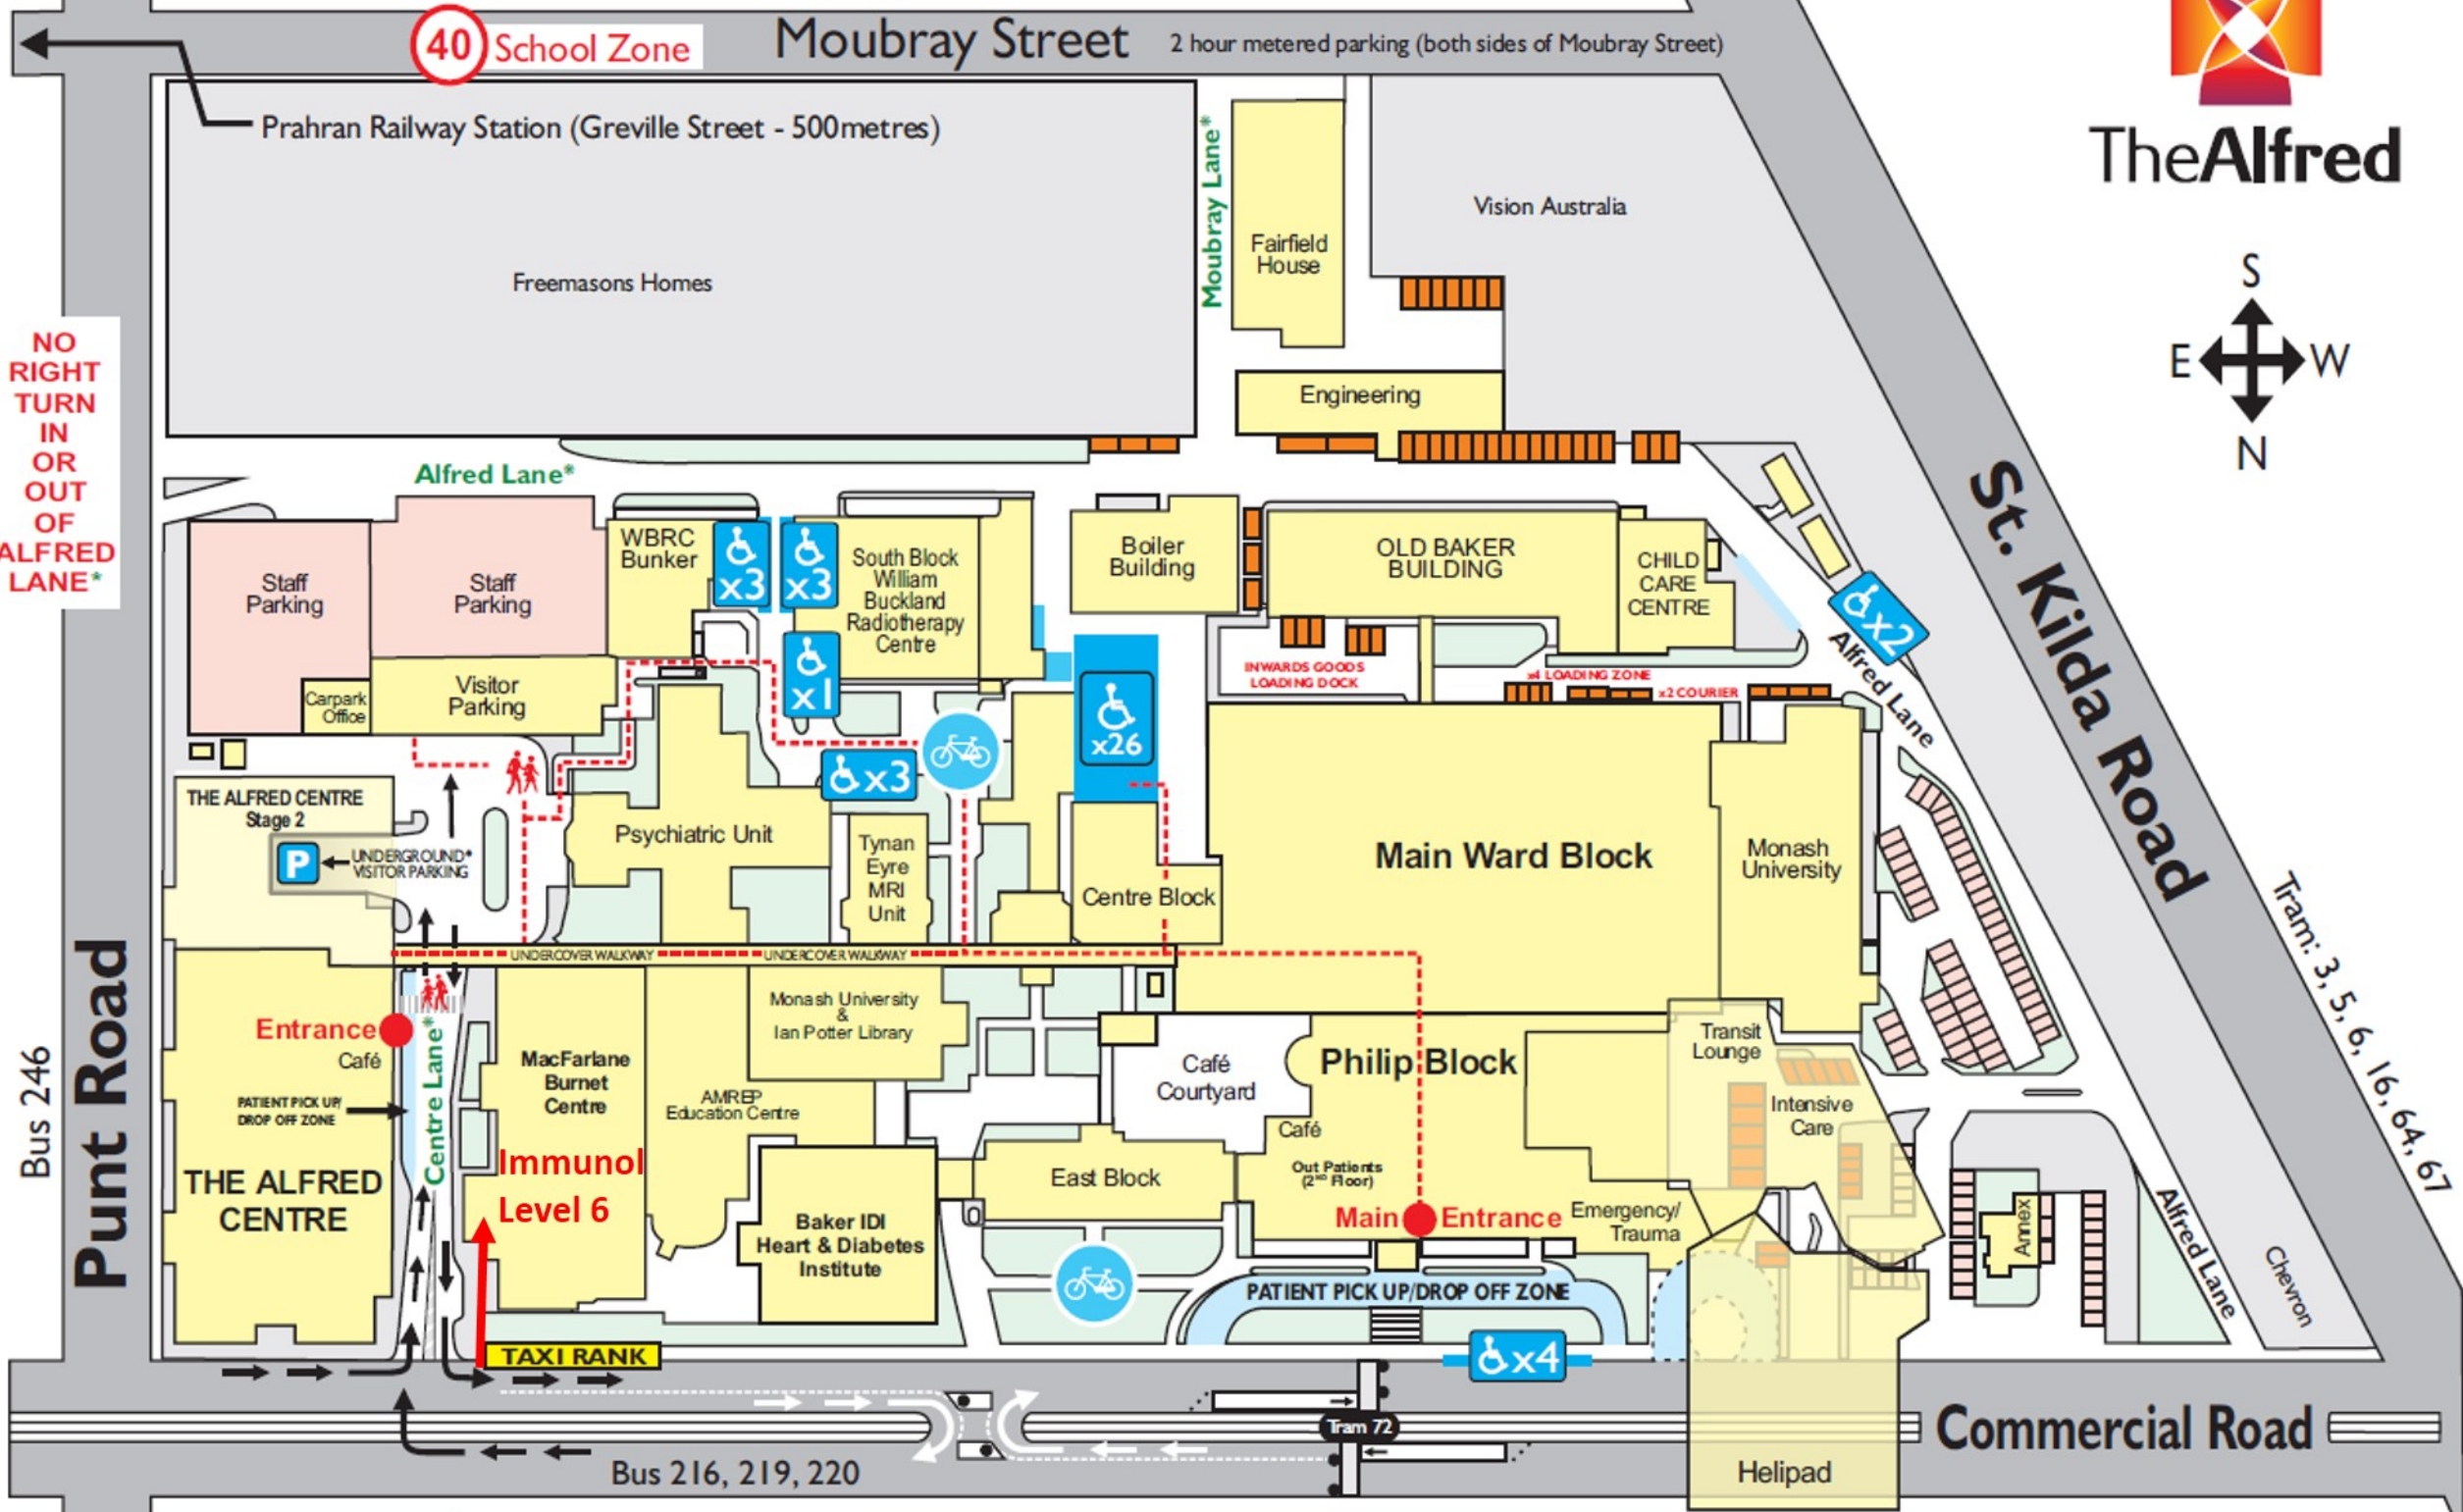

# CAR PARKING & PUBLIC TRANSPORT GUIDE TO THE ALFRED

The Alfred

**NO RIGHT TURN IN OR OUT OF ALFRED LANE\***

**Melway 58 B5**  
NOT TO SCALE  
\* New street names

\* x16 UNDERGROUND DISABLED PARKING BAYS (Visitors Rates Apply)  x16\*

To find out more about changes in car parking arrangements at The Alfred visit The Alfred website at [www.alfred.org.au](http://www.alfred.org.au) or call (03) 9076 2000