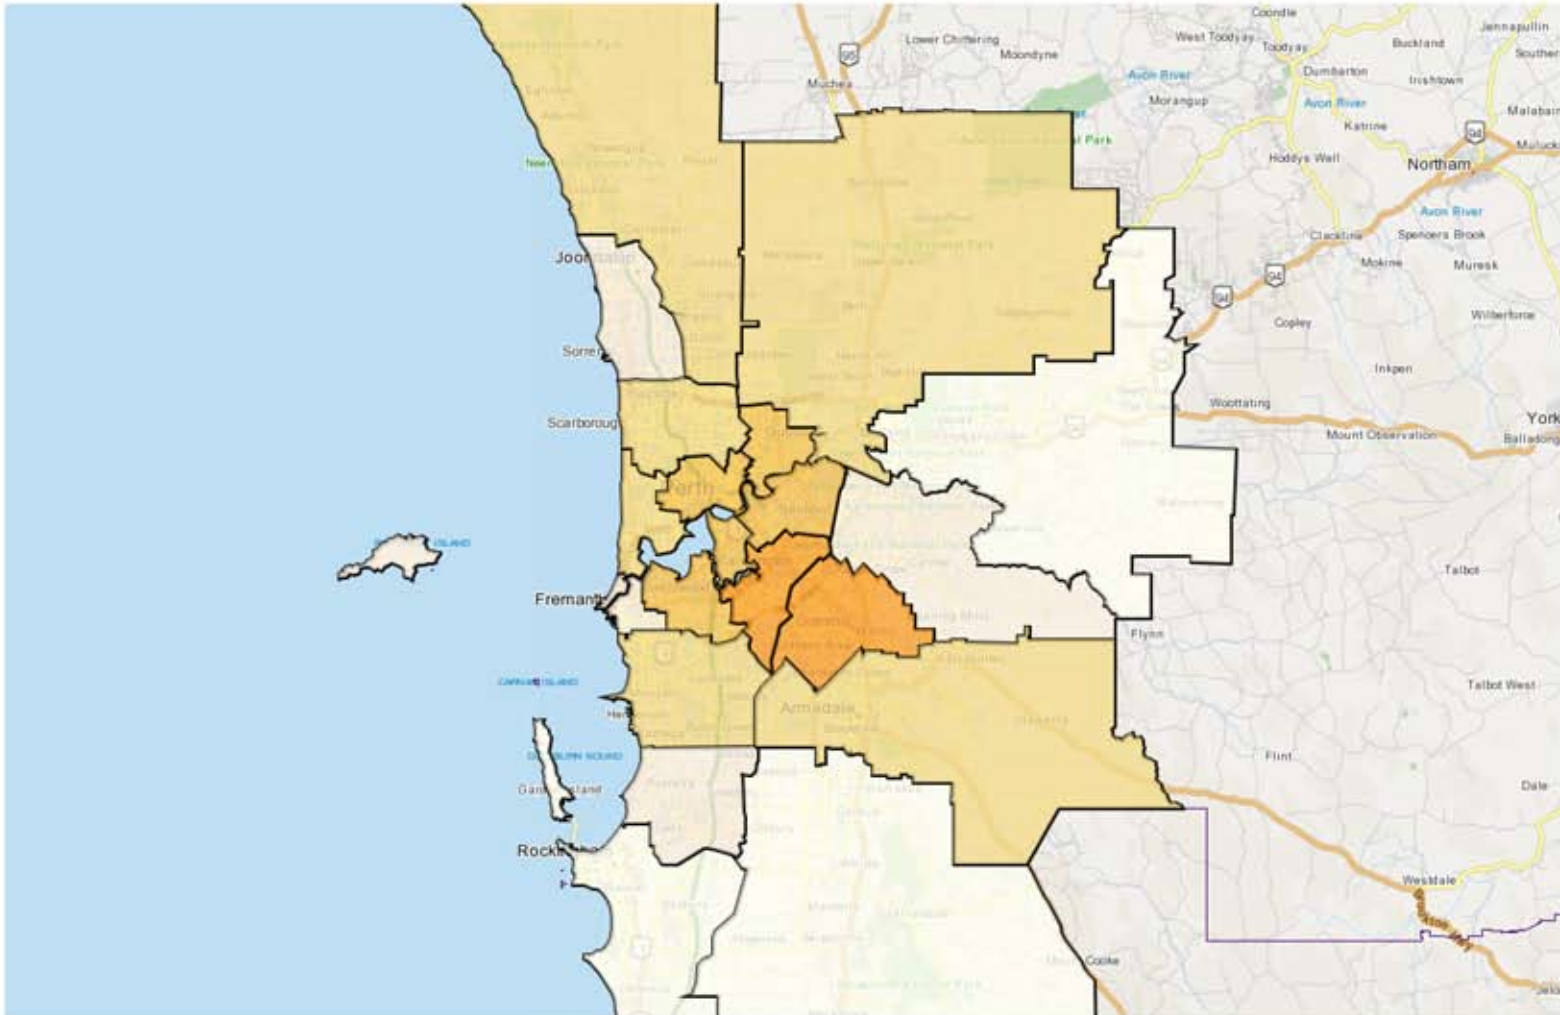

PEOPLE BORN IN SOUTH-EAST ASIA, PERTH 2011

Counting: Percentage of Total Population, Place of Usual Residence in SA3 Statistical Areas

This product uses a generalised version of ABS geographic boundaries. This removes some of the detail in the boundaries including very small islands and reduces the file size which enables the application to run more efficiently. More information on this is available in the TableBuilder Manual. The exact ASGS and ASGC boundaries are available from the ABS Statistical Geography Portal, www.abs.gov.au/geography

Born in South-East Asia

Satellite Imagery - Copyright Esri, i-cubed, USDA, USGS, AEX, GeoEye, Getmapping, Aerogrid, IGN, IGP, and the GIS User Community

MDS Street Map - Copyright MapData Services Australia, PSMA