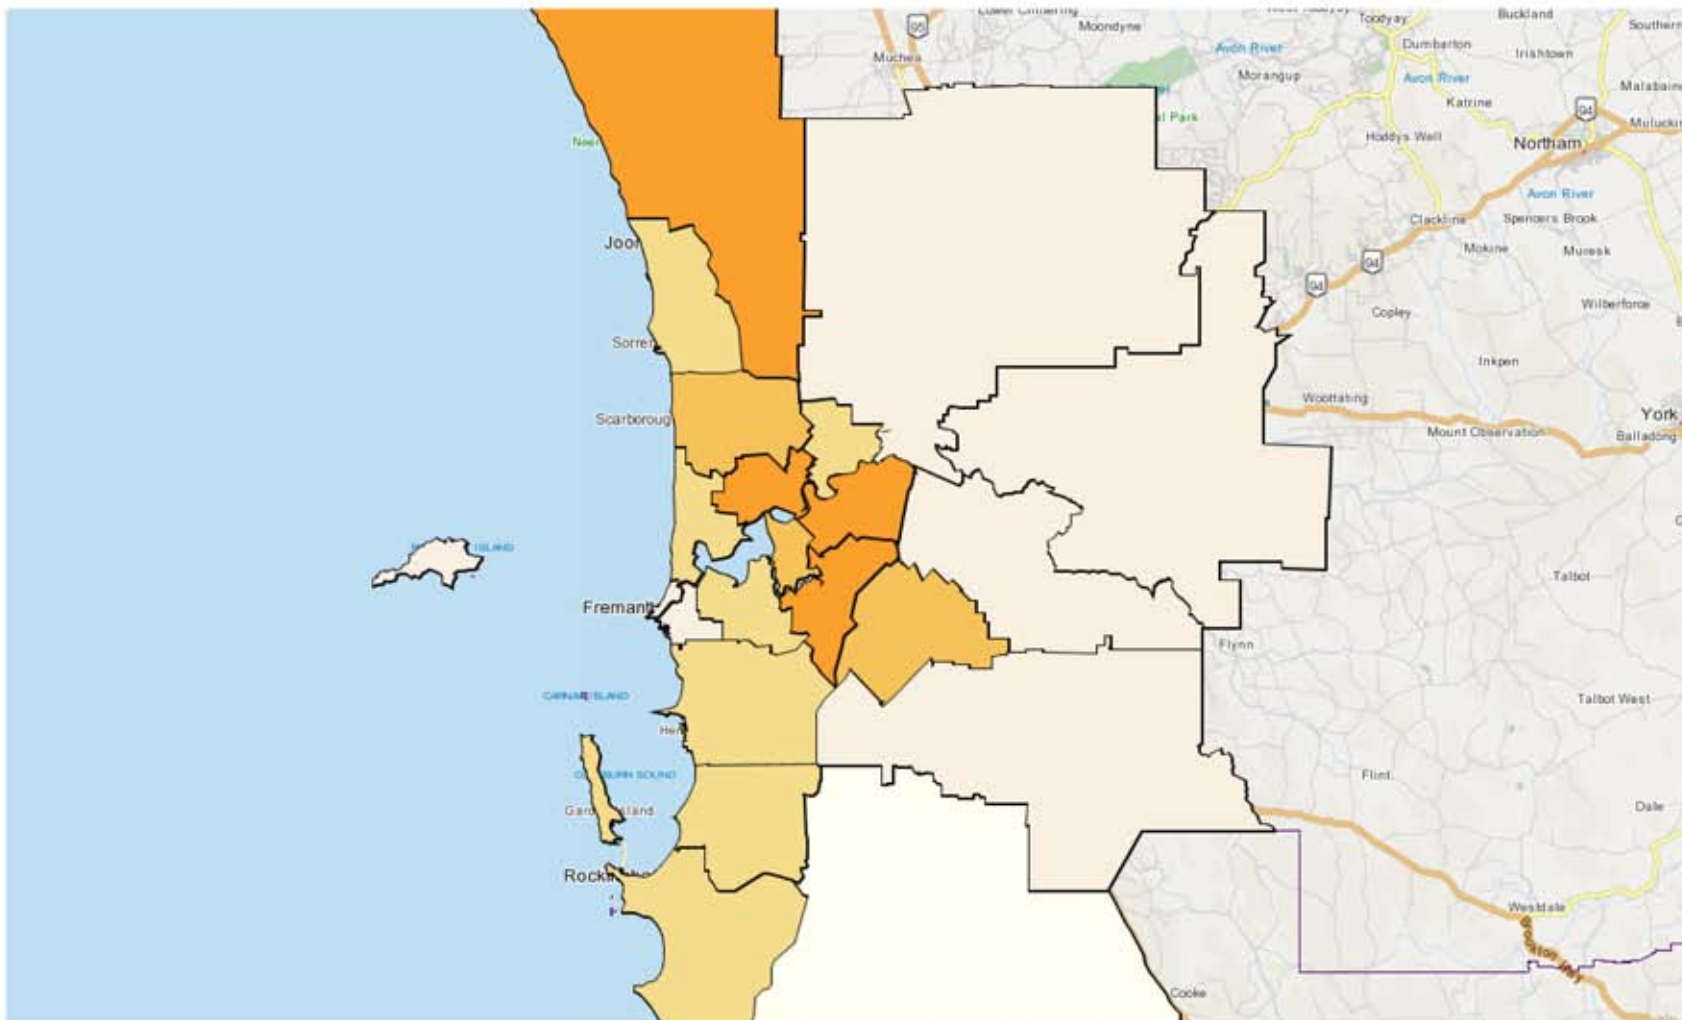

# RECENT ARRIVALS (overseas born people arriving in Australia on, or after, 1 January 2006), PERTH 2011

Counting: Percentage of Total Population, Place of Usual Residence in SA3 Statistical Areas

- 11.9-16.6%
- 9.5-11.9%
- 7.0-9.5%
- 2.6-7.0%
- 2.5-2.6%

**Recent Arrivals**

This product uses a generalised version of ABS geographic boundaries. This removes some of the detail in the boundaries including very small islands and reduces the file size which enables the application to run more efficiently. More information on this is available in the TableBuilder Manual. The exact ASGS and ASGC boundaries are available from the ABS Statistical Geography Portal, [www.abs.gov.au/geography](http://www.abs.gov.au/geography)