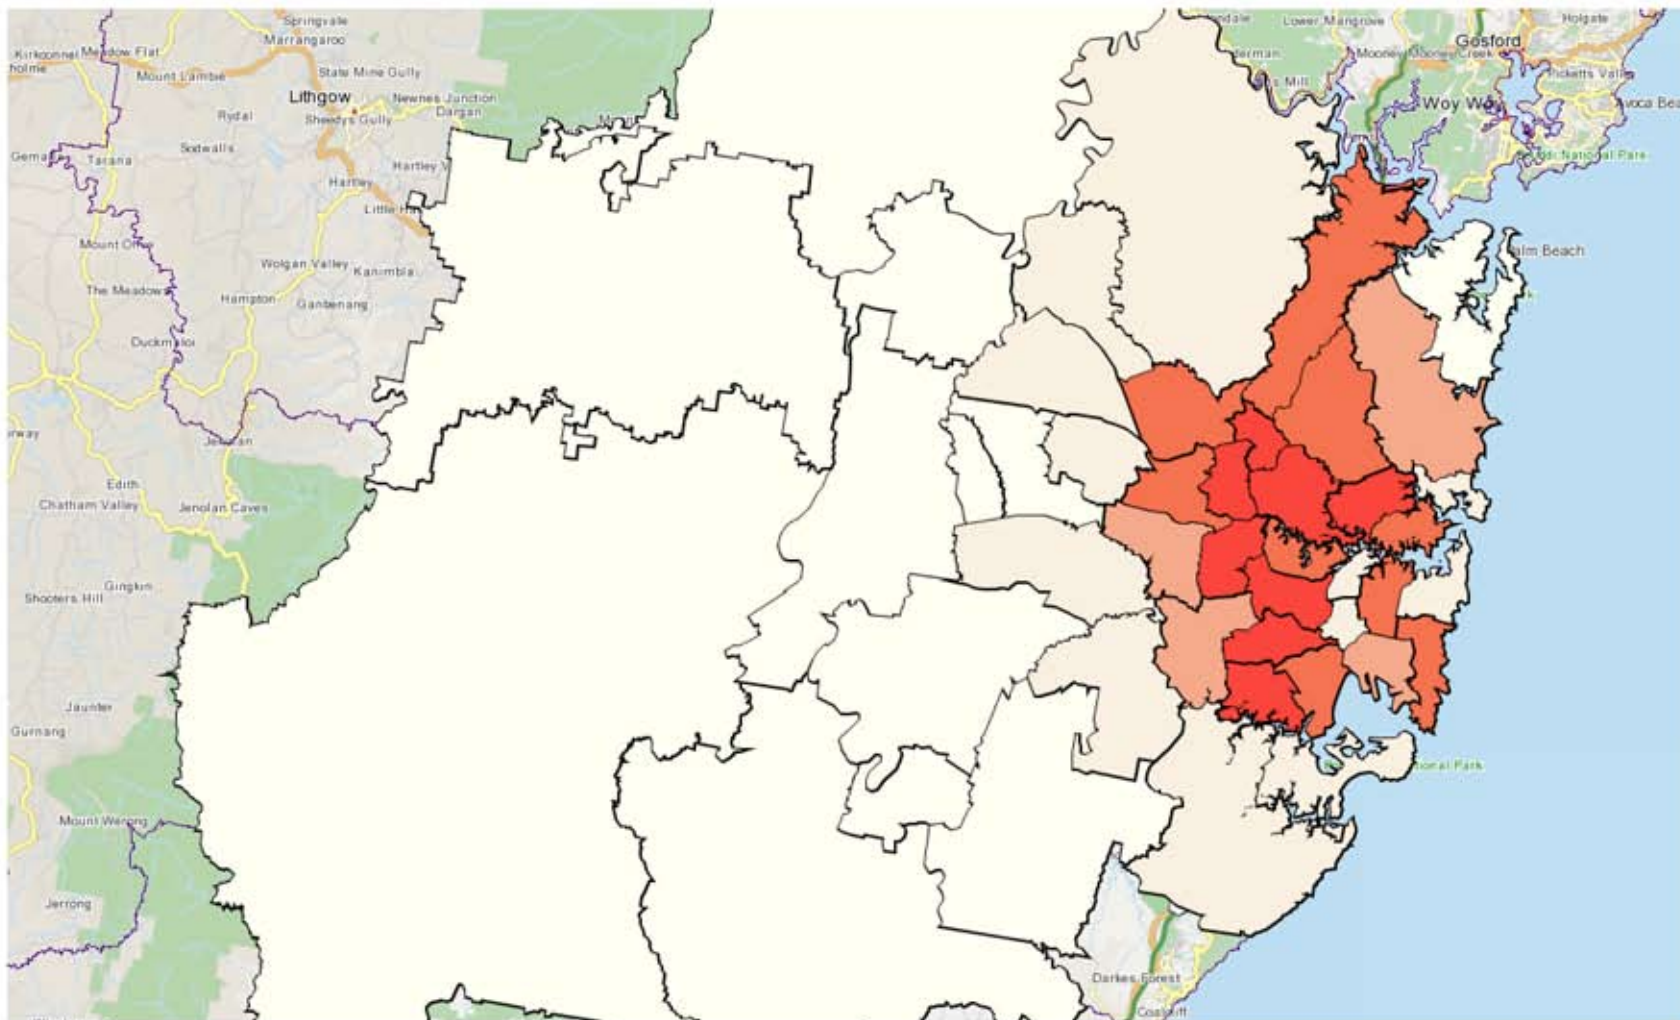

PEOPLE BORN IN NORTH-EAST ASIA, SYDNEY 2011

Counting: Percentage of Total Population, Place of Usual Residence in SA3 Statistical Areas

This product uses a generalised version of ABS geographic boundaries. This removes some of the detail in the boundaries including very small islands and reduces the file size which enables the application to run more efficiently. More information on this is available in the TableBuilder Manual. The exact ASGS and ASGC boundaries are available from the ABS Statistical Geography Portal, www.abs.gov.au/geography

Born in North-East Asia

Satellite Imagery - Copyright Esri, i-cubed, USDA, USGS, AEX, GeoEye, Getmapping, Aerogrid, IGN, IGP, and the GIS User Community

MDS Street Map - Copyright MapData Services Australia, PSMA