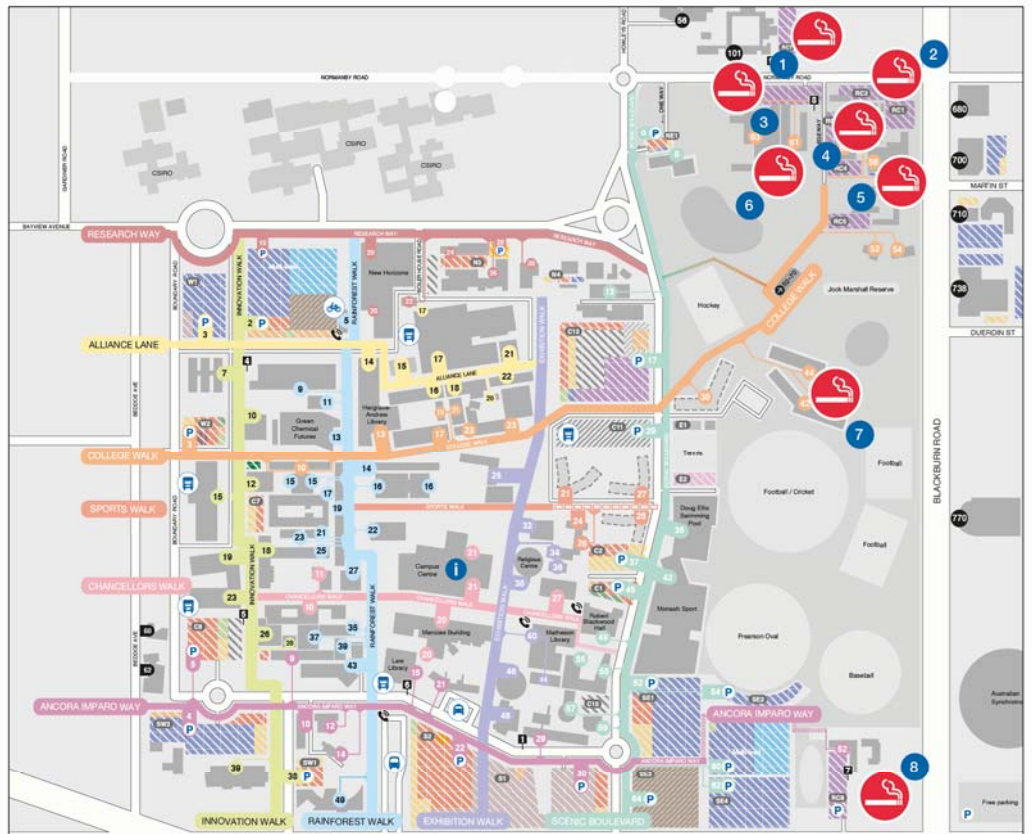

Monash supports a healthier smoke-free environment

Smoking is only permitted at designated smoking points

Designated smoking points Clayton Residences

- 1 Building 52, Normanby House Outside common room
- 2 Building 46, Howitt Hall, courtyard
- 3 Building 43, Richardson Hall Pergola and vegetable garden
- 4 Building 45, Farrer Hall Courtyard south east corner
- 5 Building 48, Deakin Hall, BBQ area
- 6 Building 44, Roberts Hall, Stairway 8
- 7 Buildings 85A and 85B Briggs and Jackomos Halls courtyard
- 8 Building 49 South East Flats