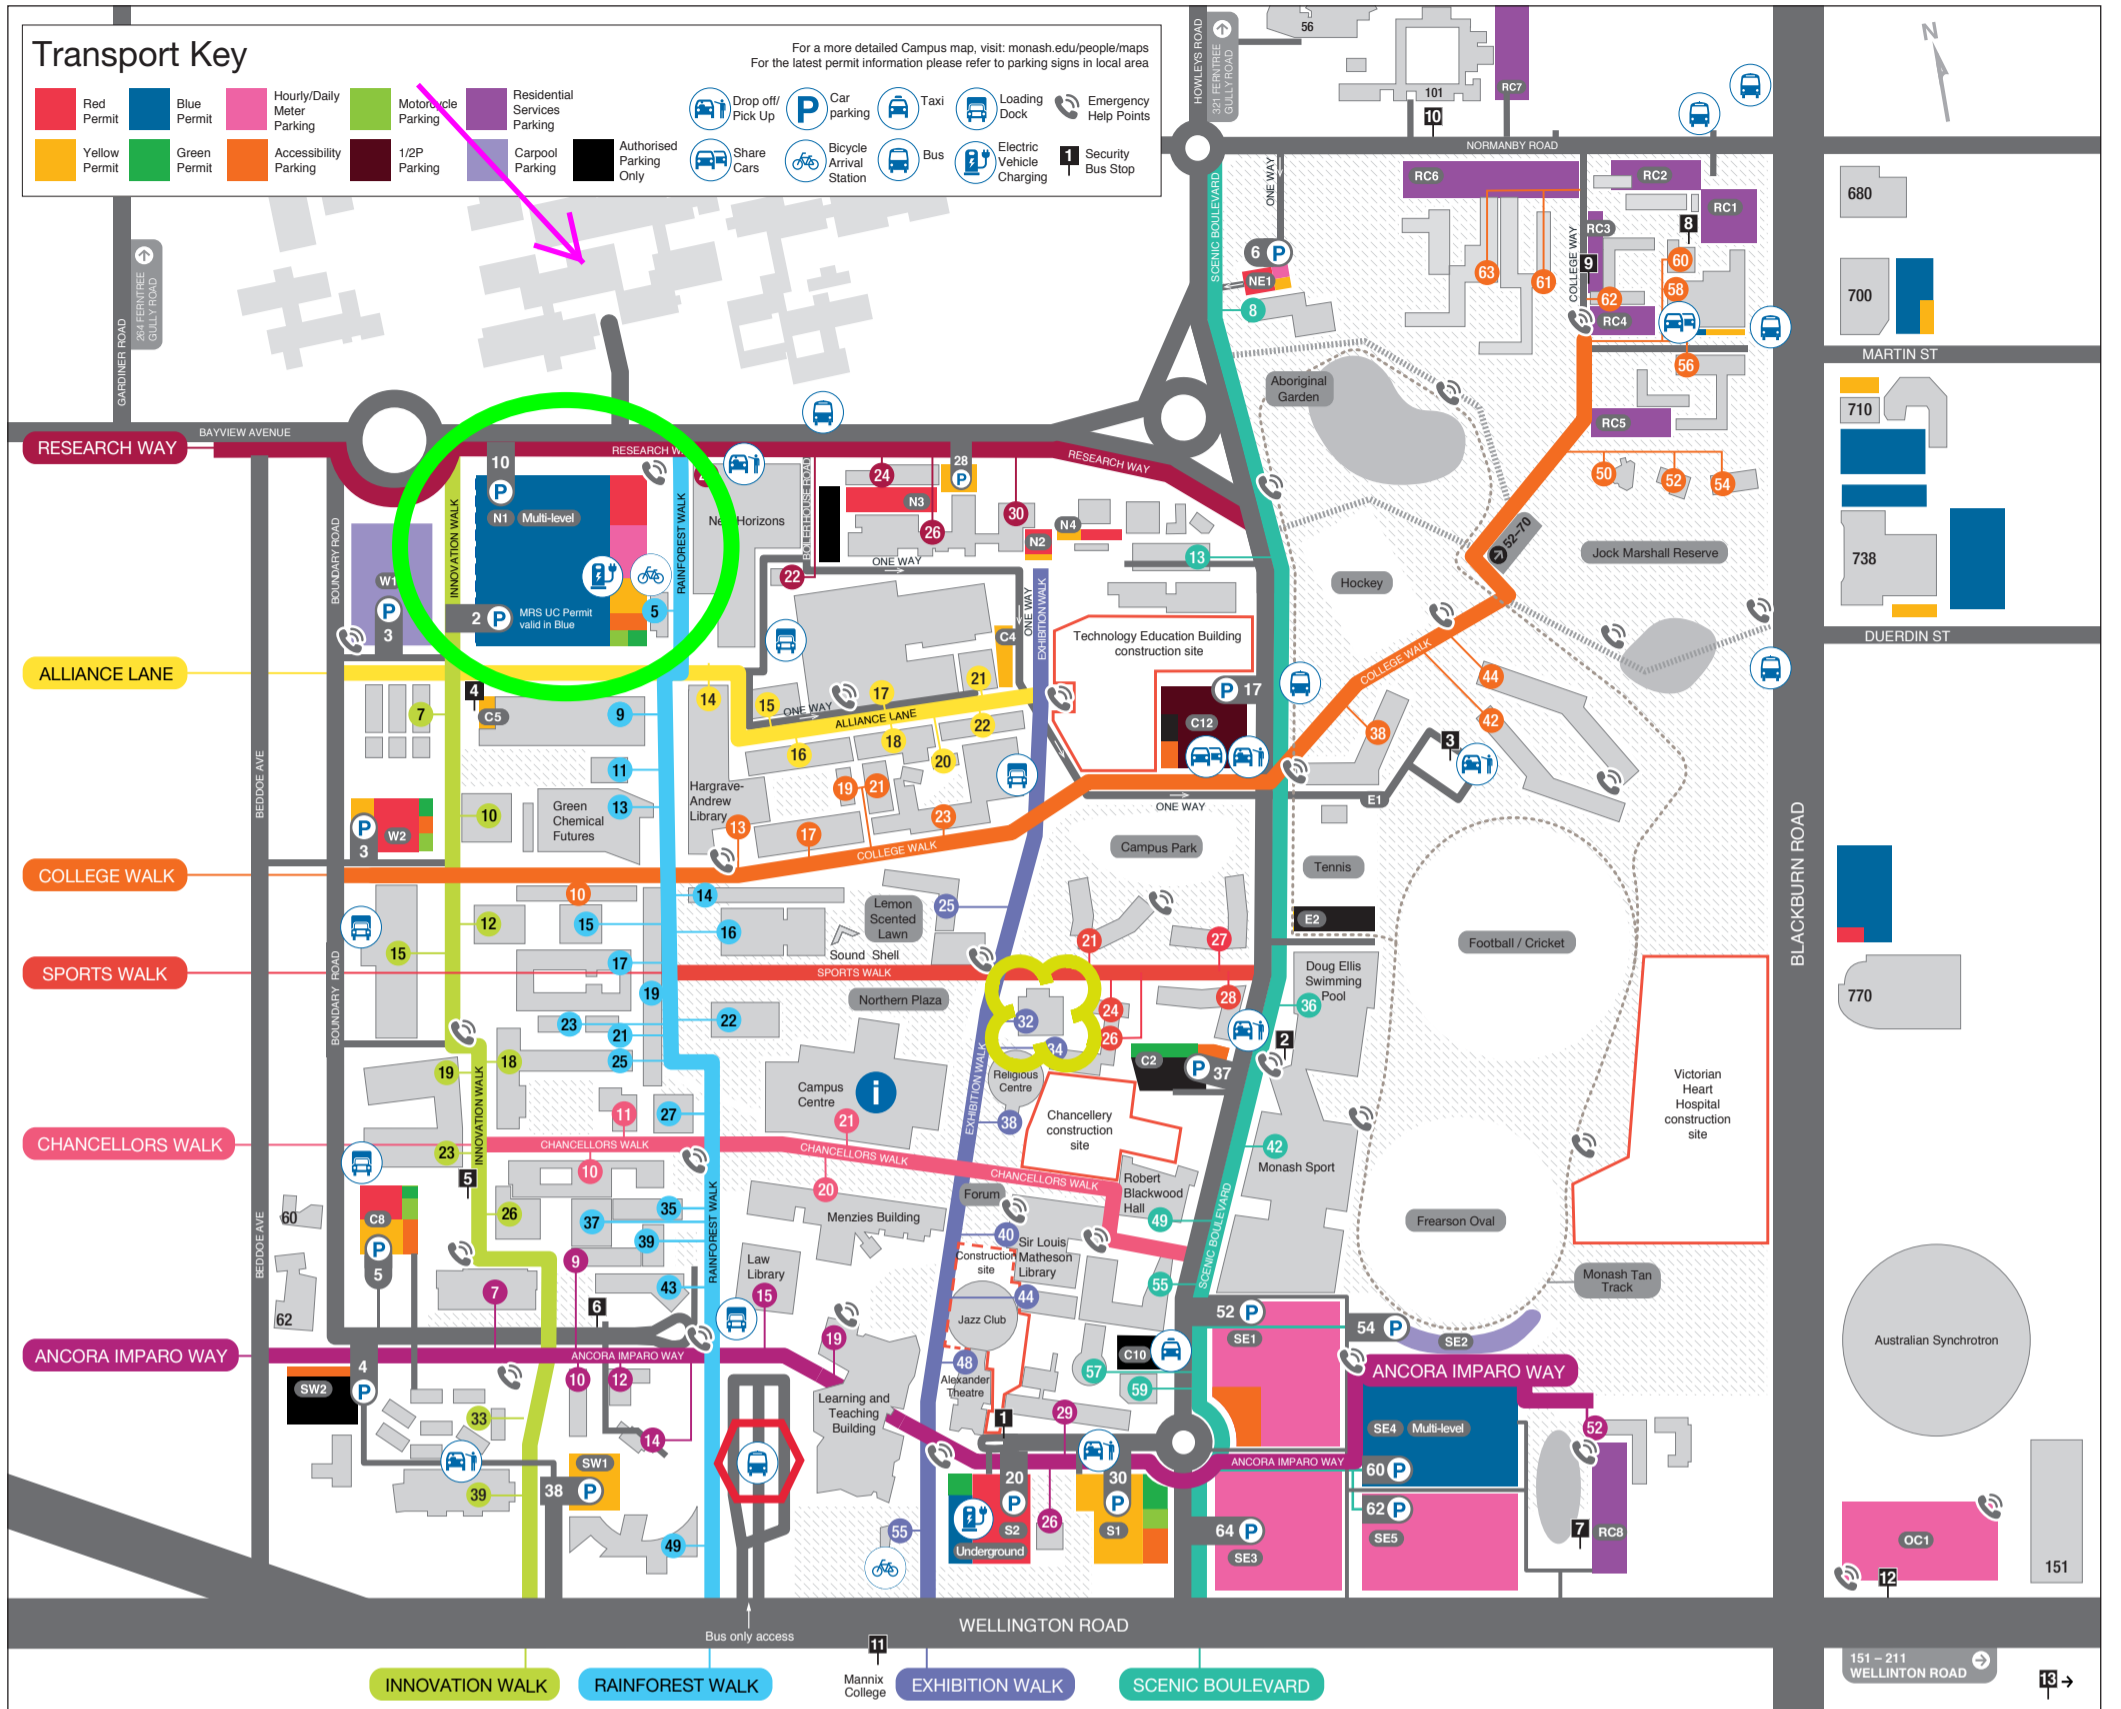

Monash University Clayton campus

Parking	Address
North-West Car Parks enter via Forster Road, Gardiner Road and Bayview Avenue	
North One Multi-level – Ground level (N1)	10 Research Way
North One Multi-level – Upper levels (N1)	2 Innovation Walk
North Two (N2)	30 Research Way
North Three (N3)	28 Research Way
West One (W1)	3 Alliance Lane
West Two (W2)	3 College Walk
South-West Car Parks	
Central Eight (C8)	5 Ancora Imparo Way
South-west One (SW1)	38 Innovation Walk
South-west Two (SW2)	4 Ancora Imparo Way
North-East Car Parks enter via Howleys Road and Normanby Road	
Central Five (C5)	4 Innovation Walk
Central Twelve (C12)	17 Scenic Boulevard
East One (E1)	Scenic Boulevard
East Two (E2)	Scenic Boulevard
North Four (N4)	32 Research Way
North-east One (NE1)	6 Scenic Boulevard
North-east Two (NE2)	Residential Carpark 6
North-east Three (NE3)	Residential Carpark 7
North-east Four (NE4)	Residential Carpark 3
North-east Five (NE5)	Residential Carpark 2
North-east Six (NE6)	Residential Carpark 1
North-east Seven (NE7)	Residential Carpark 4
North-east Eight (NE8)	Residential Carpark 5
South-East Car Parks enter via Wellington Road	
South Two Underground (S2) (91)	20 Ancora Imparo Way
Central Two (C2)	37 Scenic Boulevard
South One (S1)	30 Ancora Imparo Way
South-east One (SE1)	52 Scenic Boulevard
South-east Two (SE2)	54 Scenic Boulevard
South-east Three (SE3)	64 Scenic Boulevard
South-east Four Multi-level (SE4)	60 Scenic Boulevard
South-east Five (SE5)	62 Scenic Boulevard
South-east Six (SE6)	Residential Carpark 8
Off-Campus Car Parks	
Off-campus One (OC1)	Wellington Road/ Blackburn Road
Drop-off/Pick-up Locations	
North	outside 20 Research Way
C12 car park	17 Scenic Boulevard
E1 car park	outside 42 College Walk
East	Scenic Boulevard, outside 28 Sports Walk
South	30 Ancora Imparo Way