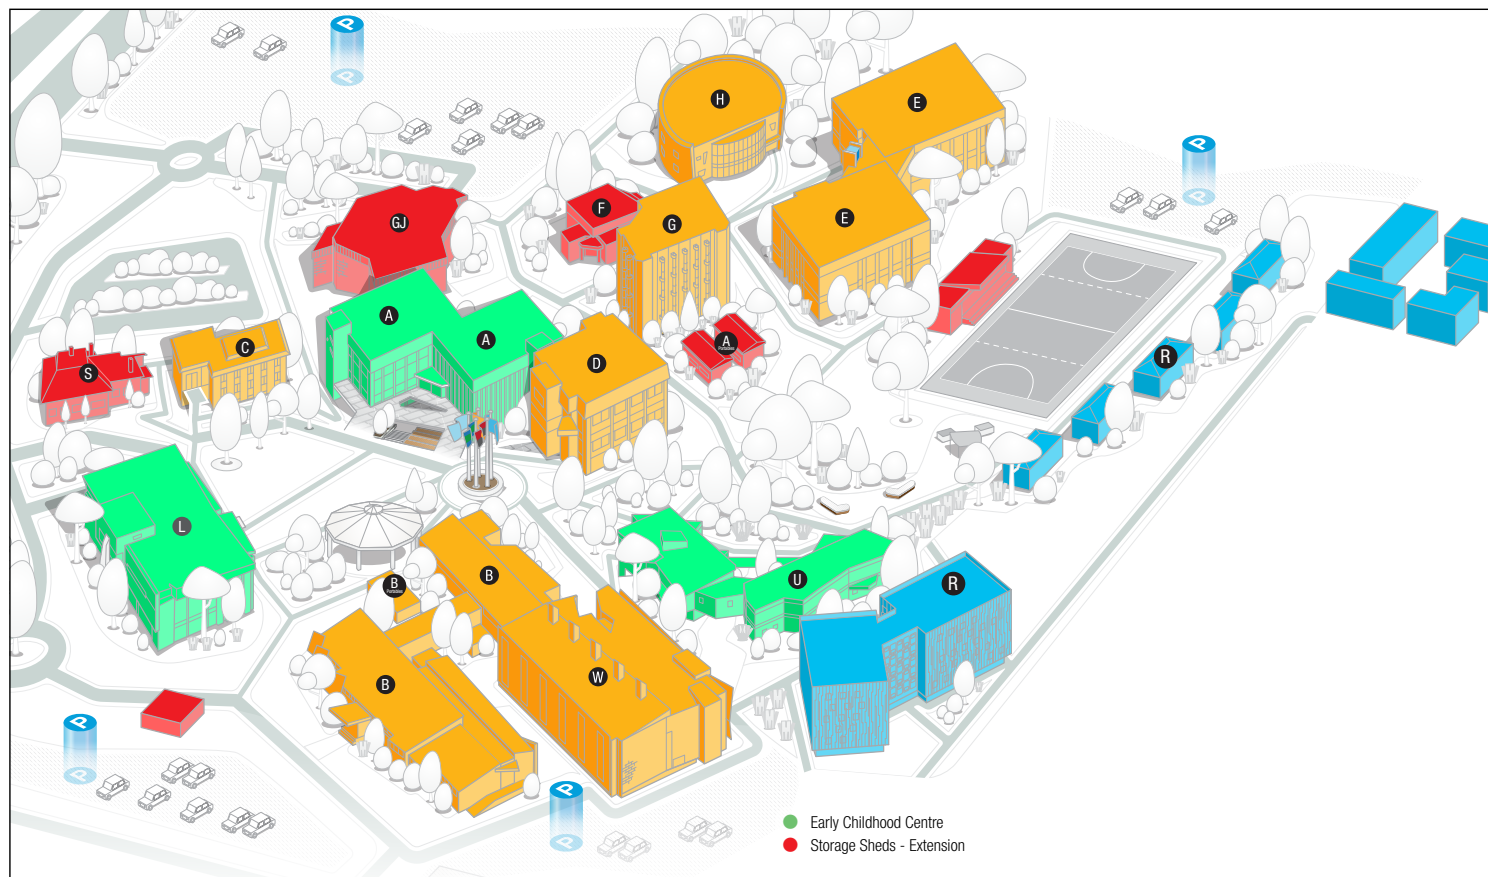

Peninsula campus

Closed

- Struan House (S)
- George Jenkins Theatre
- Hockey Pavilion
- F Building
- A Portables
- Storage sheds
- Workshop (Building 611)
- Storage Sheds – Extension
- Health and Wellbeing Centre

Open

- A Building
- L Building
- U Building
- Early Childhood Centre

Open – with restricted staff swipe access

- B Portables
- B Building
- C Building
- D Building
- E Building
- G Building
- H Building
- W Building

Open – with restricted resident swipe access

- Student Residences (Bloom Street)
- Gillies Hall
- Student Village
- Lardner Road Residences