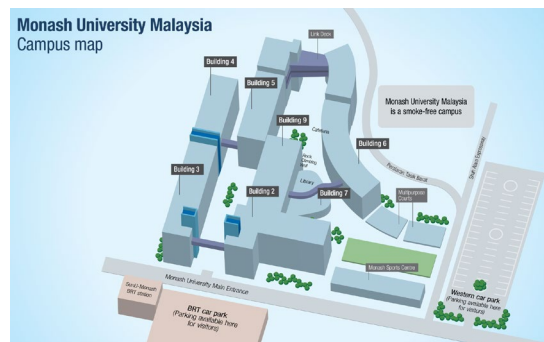

8 am to 5 pm

**Seminar Room (4-02-03), Building 4, Monash University (Sunway
Campus)**

**For those joining us by zoom - the link will be emailed to you closer to the
Event.**

Location

- Below is a map and location of Monash University Malaysia, Jalan Lagoon Selatan, Bandar Sunway, 47500, Subang Jaya, Selangor
- We will have signposts at the guard house that will guide you to Building 4, upon arrival at the main entrance. Upon arrival, you would need to register at the security counter.
- Kindly notify them that you are a participant of the **1st Western Pacific Regional Preconception Health Conference** (bring a copy or snap shot of your registration)

Other useful information such as public transport routes can be accessed via this [link](#).

For International participants, these are some recommendations for reasonably priced accommodation which are nearby the campus:

1. [Sunway Clio Hotel](#)
2. [Sunway Pyramid Hotel](#)
3. [Dorsett Grand Subang](#)