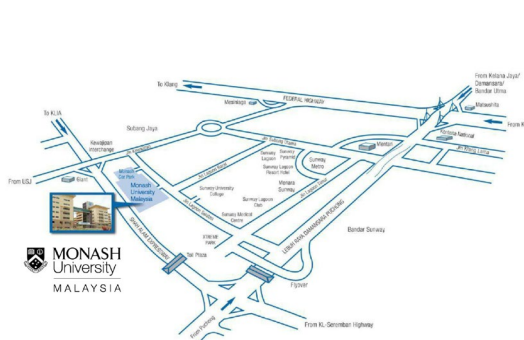

8 am to 5 pm

**Seminar Room (4-02-03), Building 4, Monash University (Sunway
Campus)**

**For those joining us by zoom - the link will be emailed to you closer to the
Event.**

Location

- Below is a map and location of Monash University Malaysia, Jalan Lagoon Selatan, Bandar Sunway, 47500, Subang Jaya, Selangor
- We will have signposts at the guard house that will guide you to Building 4, upon arrival at the main entrance. Upon arrival, you would need to register at the security counter.
- Kindly notify them that you are a participant of the **1st Western Pacific Regional Preconception Health Conference** (bring a copy or snap shot of your registration)

Other useful information such as public transport routes can be accessed via this [link](#).

For International participants, these are some recommendations for reasonably priced accommodation which are nearby the campus:

1. [Sunway Clio Hotel](#)
2. [Sunway Pyramid Hotel](#)
3. [Dorsett Grand Subang](#)