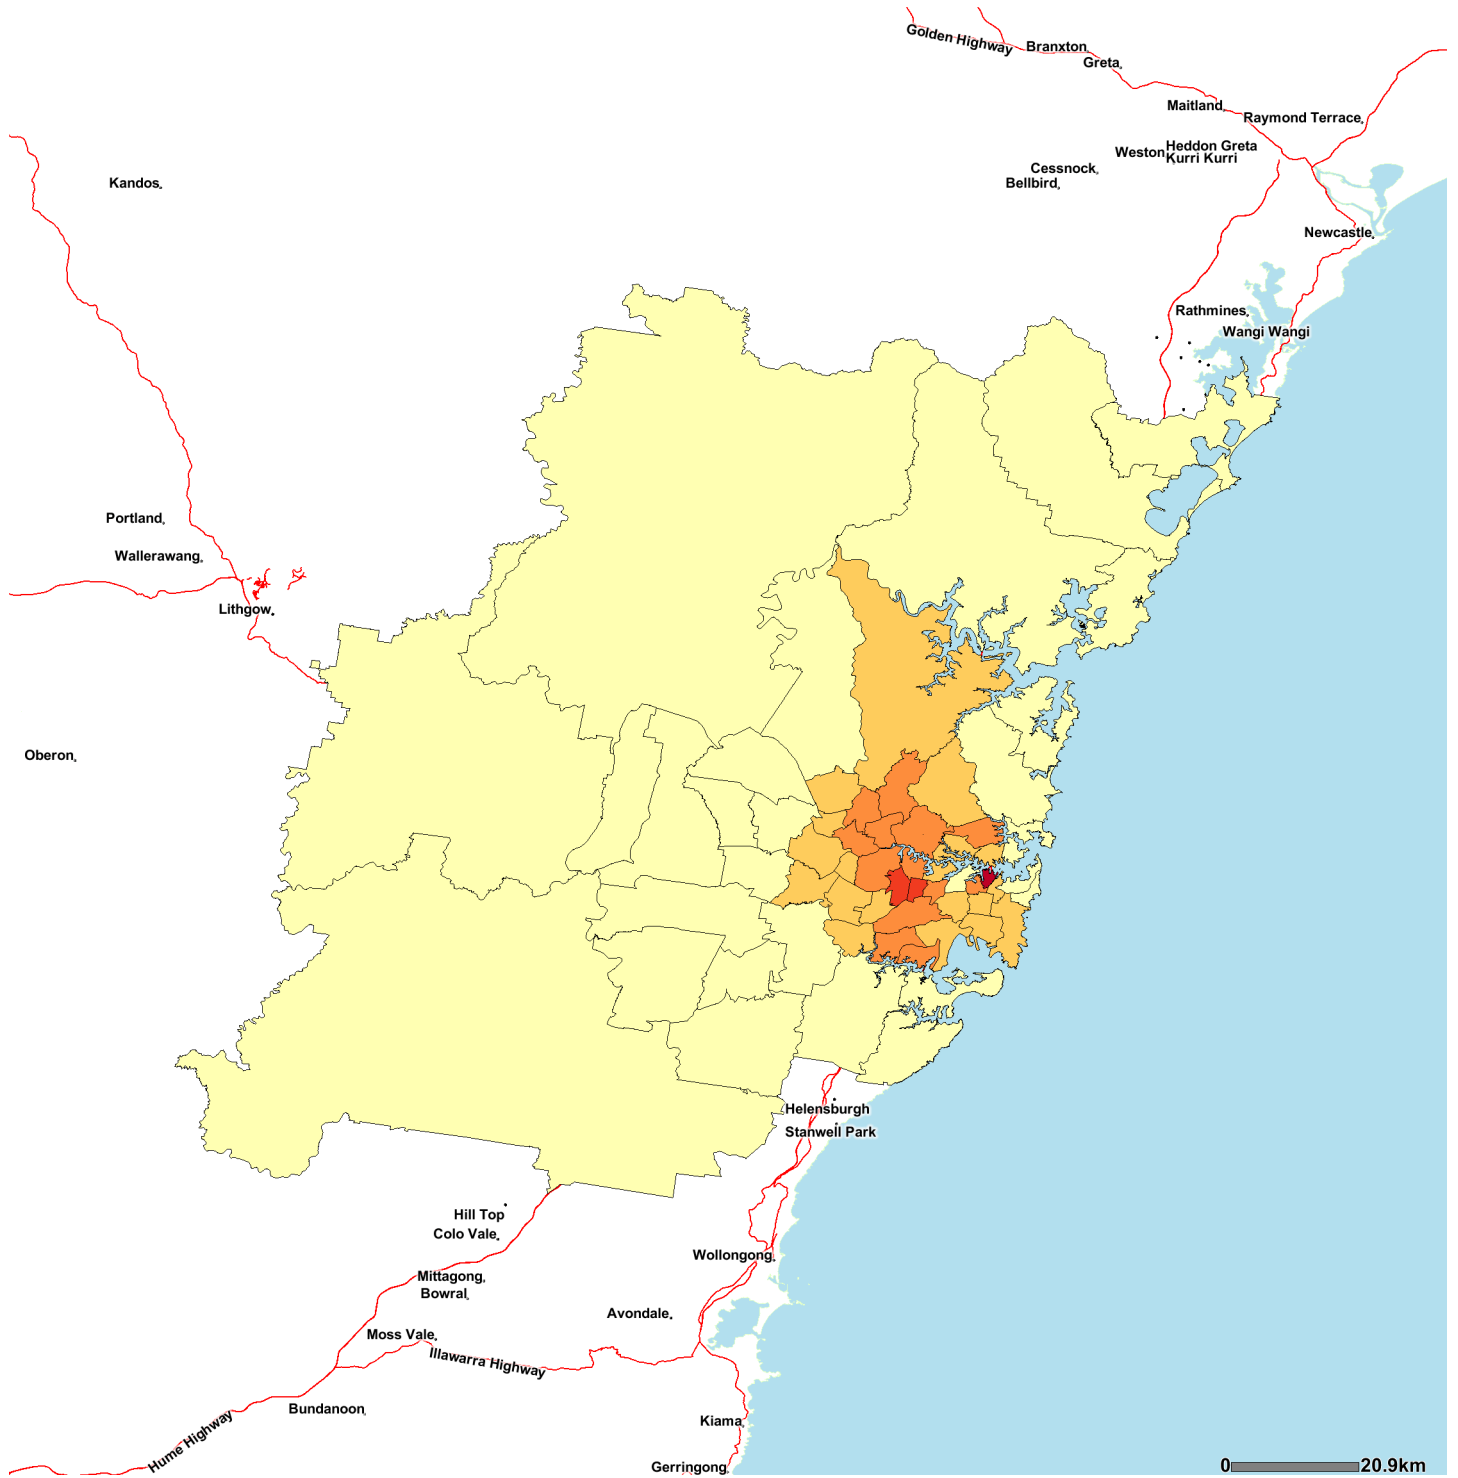

**People born in North-East Asia**  
 As a percentage of the total population  
 Based on Place of Usual Residence, 2006  
 Sydney (Statistical Division) by Statistical Local Area

0 20.9km