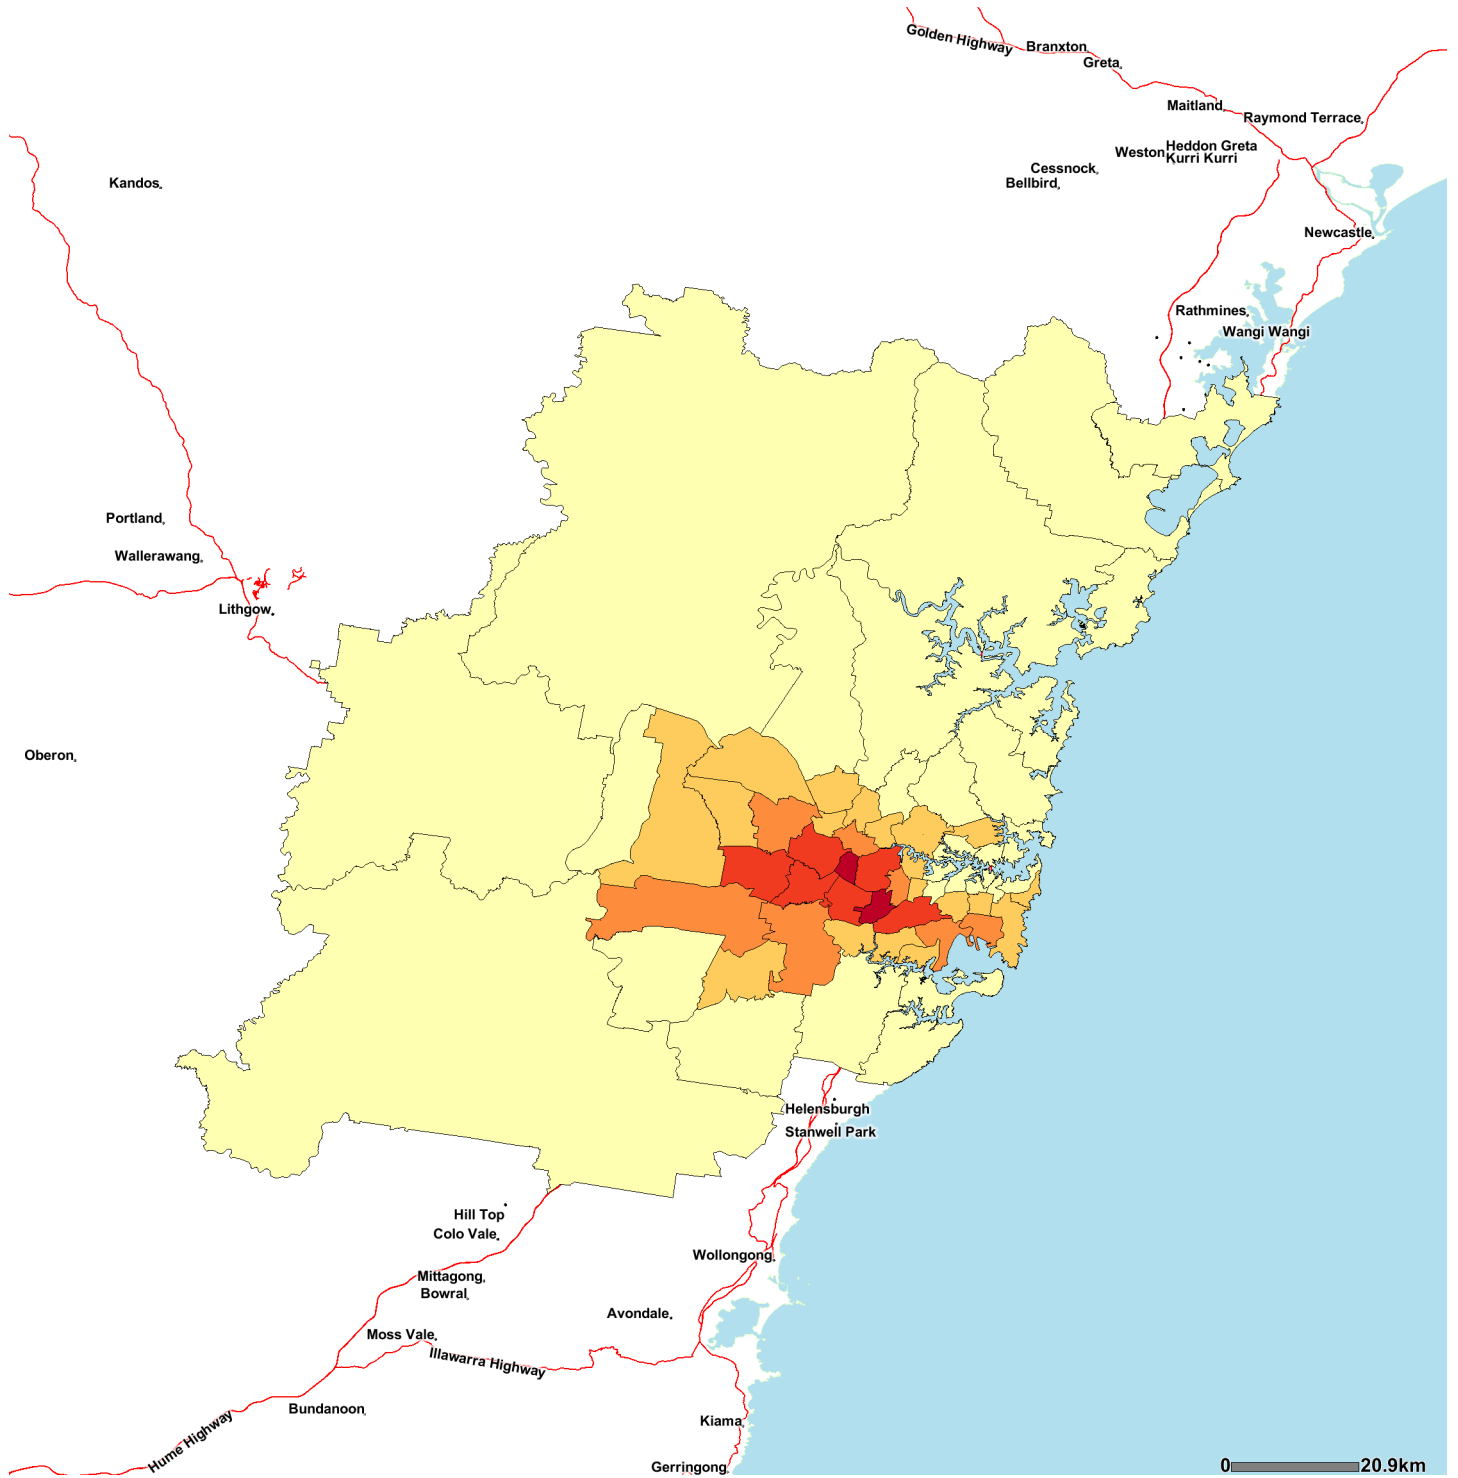

People born in North Africa and the Middle East

As a percentage of the total population
Based on Place of Usual Residence, 2006
Sydney (Statistical Division) by Statistical Local Area

0 20.9km