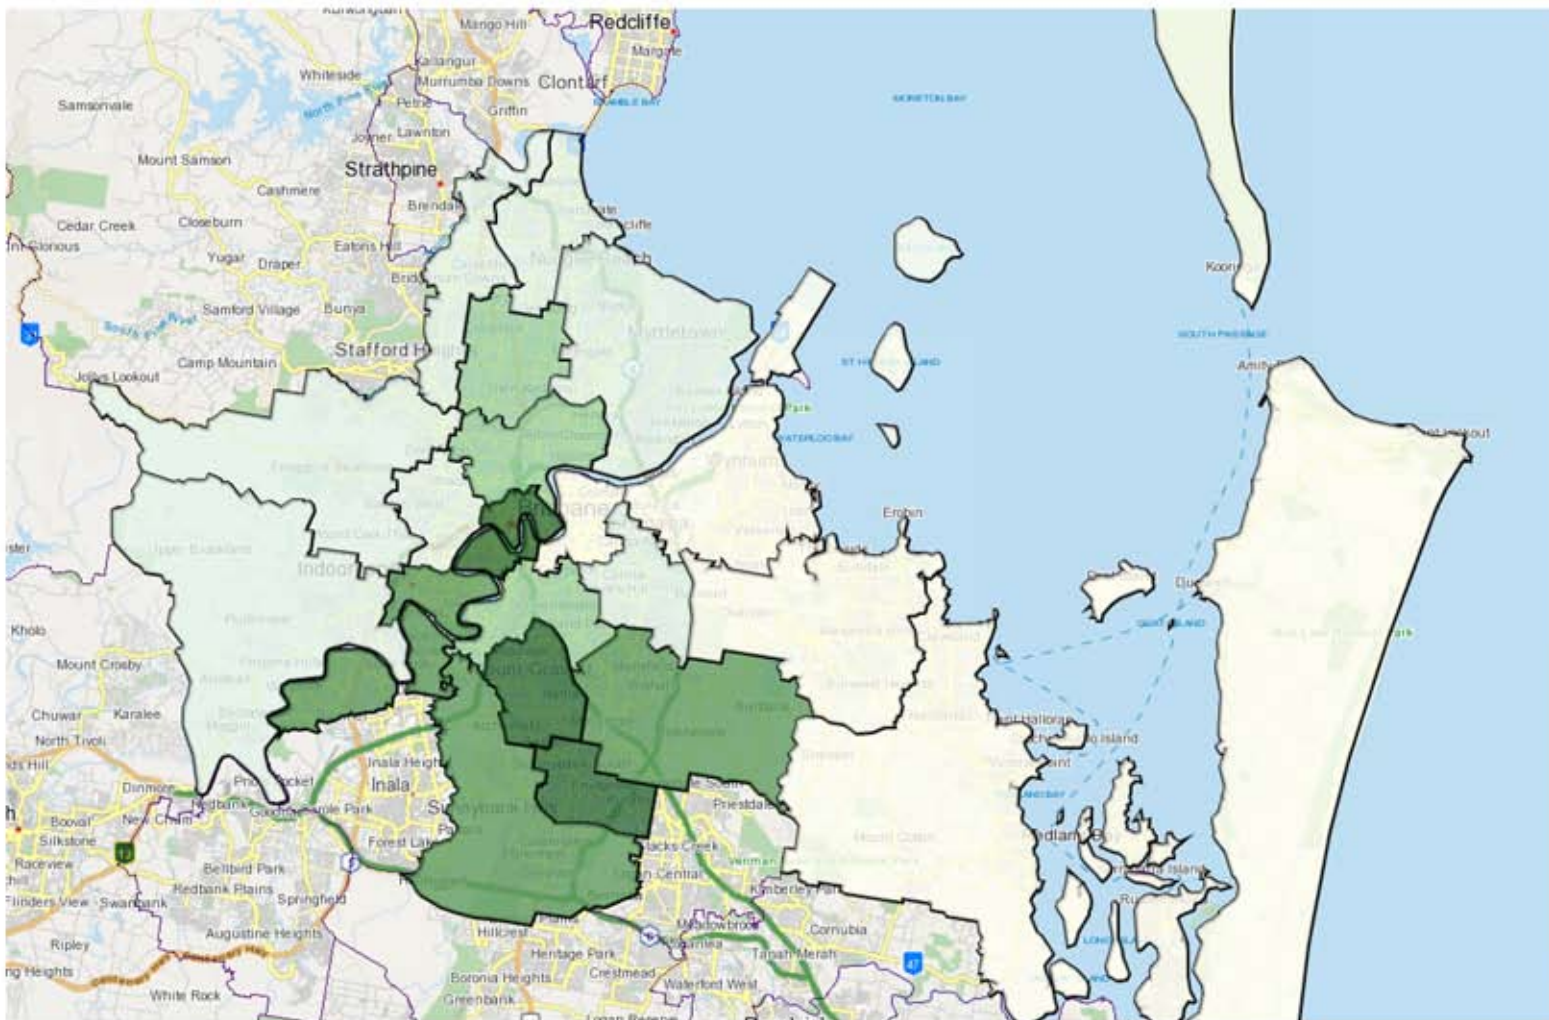

# PEOPLE BORN IN NORTH AFRICA AND THE MIDDLE EAST, BRISBANE 2011

Counting: Percentage of Total Population, Place of Usual Residence in SA3 Statistical Areas

This product uses a generalised version of ABS geographic boundaries. This removes some of the detail in the boundaries including very small islands and reduces the file size which enables the application to run more efficiently. More information on this is available in the TableBuilder Manual. The exact ASGS and ASGC boundaries are available from the ABS Statistical Geography Portal, [www.abs.gov.au/geography](http://www.abs.gov.au/geography)