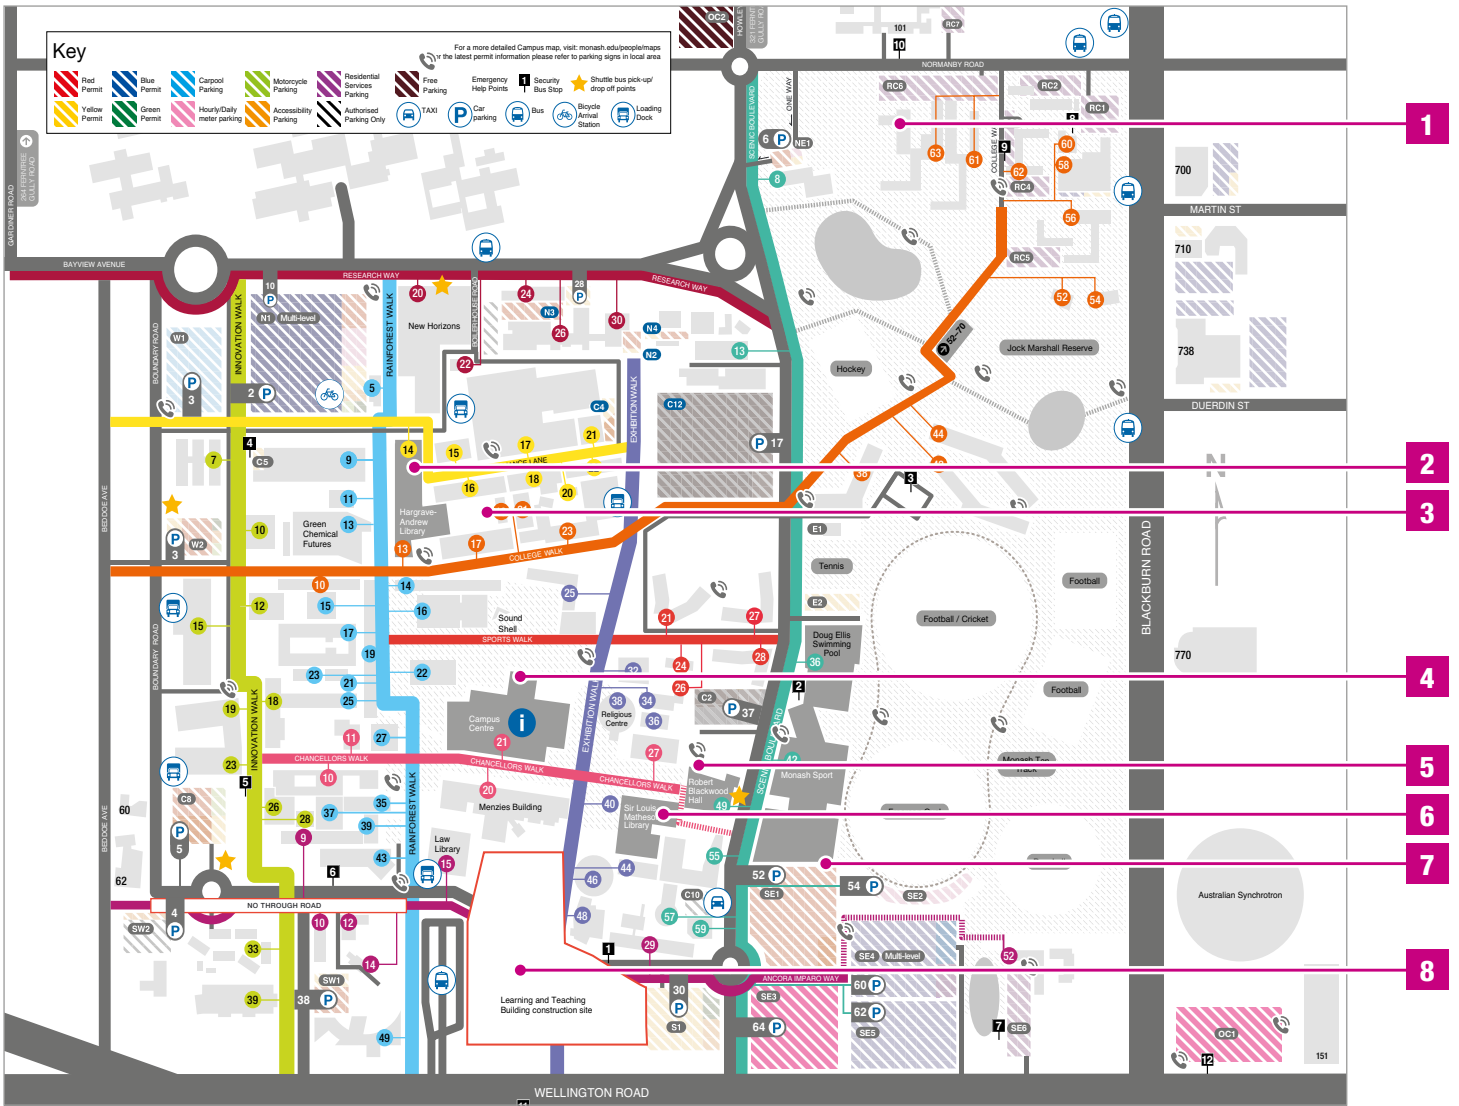

SELF GUIDED TOUR

CLAYTON CAMPUS

Building/department name

Alexander Theatre	48 Exhibition Walk
Australian Pulp and Paper Institute	15 Alliance Lane
Bicycle Arrival Station – James Gormley	5 Rainforest Walk
Biochemistry Laboratories	11 Chancellors Walk
Biological Sciences	25 Rainforest Walk
Biological Sciences Lecture Theatres S7 – S8	21 Rainforest Walk
Biology	18 Innovation Walk
Buildings and Property	26 & 30 Research Way
Campus Centre	21 Chancellors Walk
Central Science Block	19 Rainforest Walk
Chancellery Building A	27 Chancellors Walk
Chancellery Building B	36 Exhibition Walk
Chancellery Building C	34 Exhibition Walk
Chancellery Building D	26 Sports Walk
Chancellery Building E	24 Sports Walk
Chemistry	17 Rainforest Walk
Doug Ellis Swimming Pool	36 Scenic Boulevard
Education	29 Ancora Imparo Way
Earth, Atmosphere & Environment – see Mathematics	
Engineering 31	17 College Walk
Engineering 33	19 College Walk
Engineering 35	16 Alliance Lane
Engineering 36	18 Alliance Lane
Engineering 36A	20 Alliance Lane
Engineering 37	17 Alliance Lane
Engineering 69	22 Alliance Lane
Engineering 72	14 Alliance Lane
Engineering Examination Halls, EH1 – EH4	23 College Walk
Buildings and Property	26 Research Way
Faculty of Information Technology	25 Exhibition Walk
Faculty of Medicine Offices	43 Rainforest Walk
Faculty Teaching – MBBS	27 Rainforest Walk
First Year Biology	23 Rainforest Walk
Green Chemical Futures	13 Rainforest Walk
Hargrave-Andrew Library	13 College Walk
Information Services	44 Exhibition Walk
Japanese Studies Centre	12 Ancora Imparo Way
Jock Marshall Reserve Environmental Laboratories	52 College Walk
John Monash Science School	39 Innovation Walk
Krongold Centre	57 Scenic Boulevard
Law Building	15 Ancora Imparo Way
Law Library	15 Ancora Imparo Way