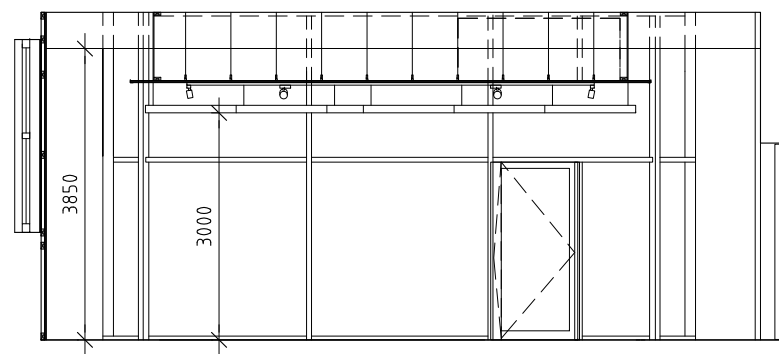

PLAN

INTERNAL ELEVATION (EAST)

INTERNAL ELEVATION (WEST)

INTERNAL ELEVATION (NORTH)

INTERNAL ELEVATION (SOUTH)

	<p>Architecture Studio 2 / 70 Kerr Street Fitzroy Victoria 3065 Tel: +61 3 9090 7880 Email: nmbw@nmbw.com.au</p> <p><b>NMBW</b></p> <p>NMBW Pty Ltd ACN No. 079 625 488</p>	<p>MADA FACULTY GALLERY</p> <p>PLANS + INTERNAL ELEVATIONS</p> <p>SCALE: 1:100 @ A3</p> <p>DATE: September 2017</p> <p>rev -</p>
--	---	--