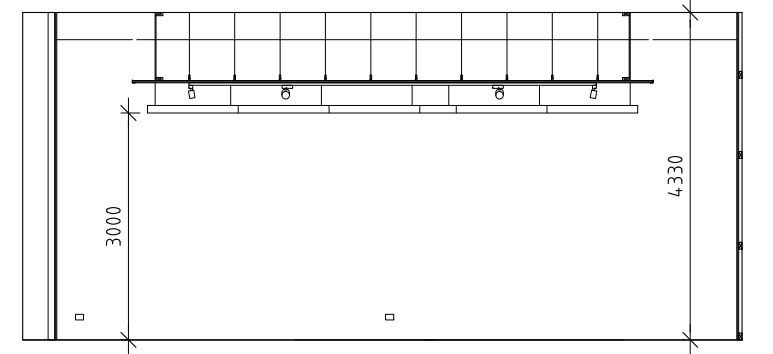

PLAN

INTERNAL ELEVATION (EAST)

INTERNAL ELEVATION (WEST)

INTERNAL ELEVATION (NORTH)

INTERNAL ELEVATION (SOUTH)

	<p>Architecture Studio 2 / 70 Kerr Street Fitzroy Victoria 3065 Tel: +61 3 9090 7880 Email: nmbw@nmbw.com.au</p> <p><b>NMBW</b></p> <p>NMBW Pty Ltd ACN No. 079 625 488</p>	<p>MADA FACULTY GALLERY</p> <p>PLANS + INTERNAL ELEVATIONS</p> <p>SCALE: 1:100 @ A3</p> <p>DATE: September 2017</p> <p>rev -</p>
--	---	--