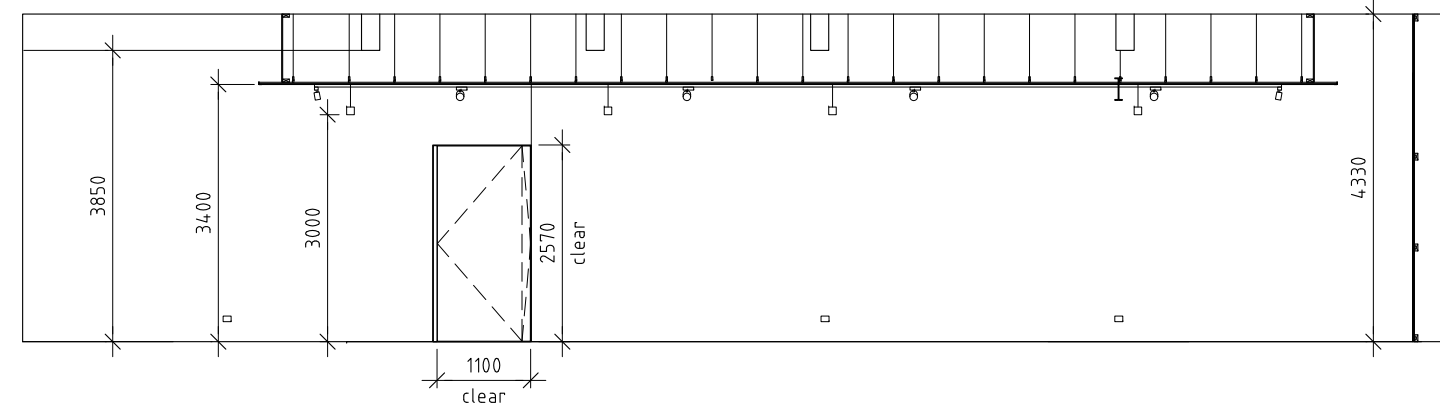

PLAN

INTERNAL ELEVATION (EAST)

INTERNAL ELEVATION (WEST)

INTERNAL ELEVATION (NORTH)

INTERNAL ELEVATION (SOUTH)

	<p>Architecture Studio 2 / 70 Kerr Street Fitzroy Victoria 3065 Tel: +61 3 9090 7880 Email: nmbw@nmbw.com.au</p> <p><b>NMBW</b></p> <p>NMBW Pty Ltd ACN No. 079 625 488</p>	<p>MADA FACULTY GALLERY</p> <p>PLANS + INTERNAL ELEVATIONS</p> <p>SCALE: 1:100 @ A3</p> <p>DATE: September 2017</p> <p>rev -</p>
--	---	--