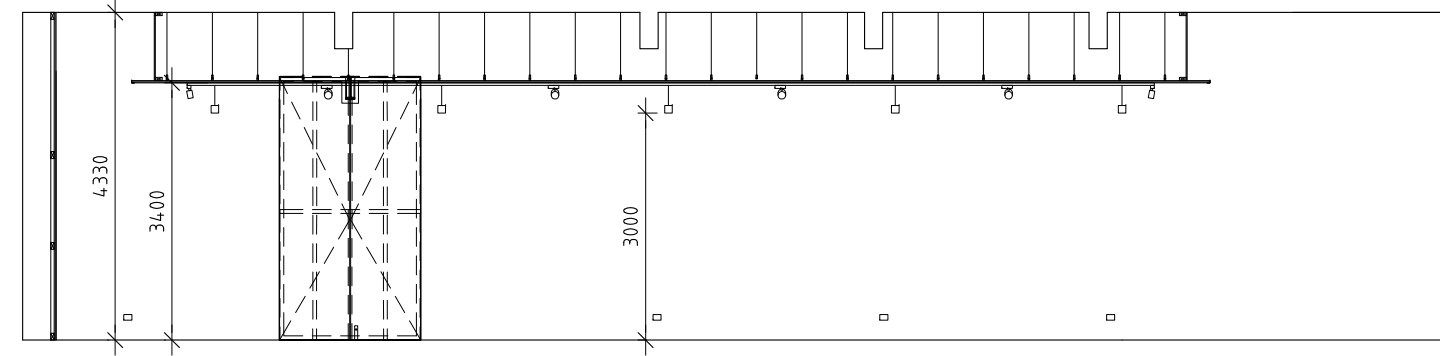

PLAN

INTERNAL ELEVATION (EAST)

INTERNAL ELEVATION (WEST)

INTERNAL ELEVATION (NORTH)

INTERNAL ELEVATION (SOUTH)

	<p>Architecture Studio 2 / 70 Kerr Street Fitzroy Victoria 3065 Tel: +61 3 9090 7880 Email: nmbw@nmbw.com.au</p> <p><b>NMBW</b></p> <p>NMBW Pty Ltd ACN No. 079 625 488</p>	<p>MADA FACULTY GALLERY</p> <p>PLANS + INTERNAL ELEVATIONS</p> <p>SCALE: 1:100 @ A3</p> <p>DATE: September 2017</p> <p>rev -</p>
--	---	--