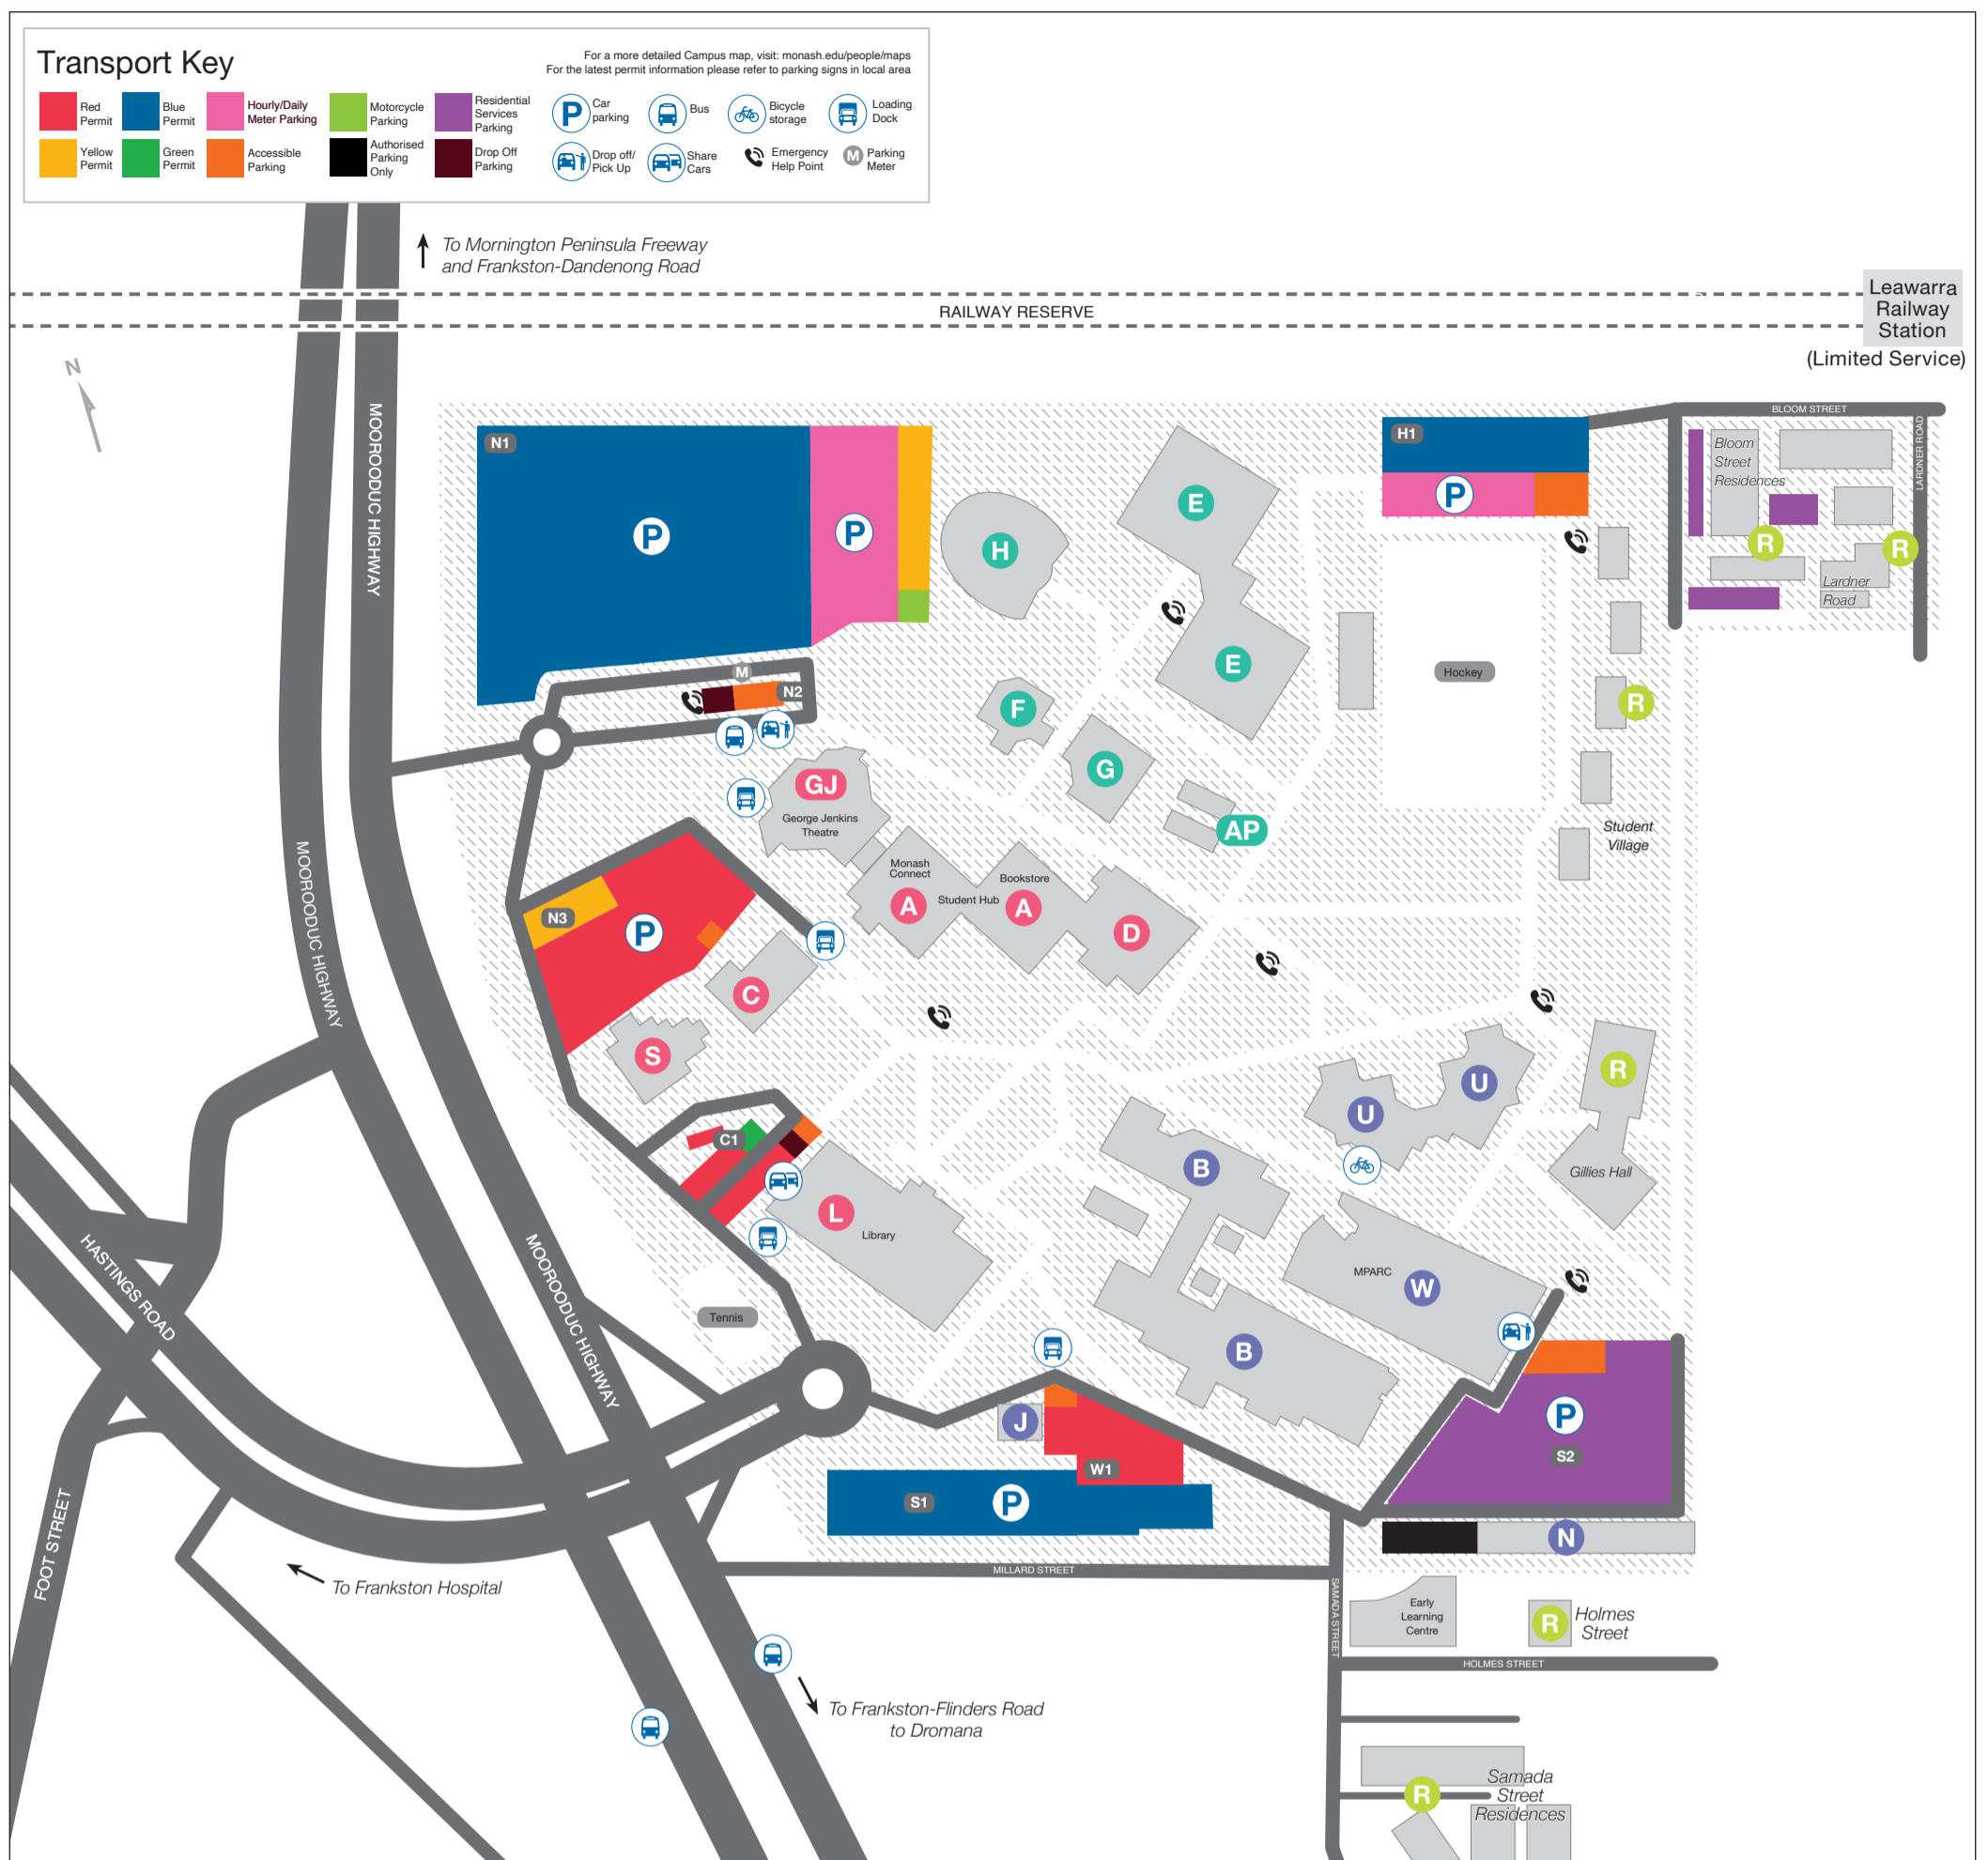

## Building/Department Name

Administration	C
Buildings and Property	C
Campus Business Lounge	S
Career Connect	A
Education	A
eSolutions	A
George Jenkins Theatre	GJ
Indigenous Student Lounge	S
Library	L
Monash Business School	D
Monash Connect	A
Monash Peninsula Activity and Recreation Centre (MPARC)	W
Monash Residential Services (MRS)	C
Monash Sport	W
Nursing and Midwifery	E
Occupational Therapy	G
Paramedicine	H
Parenting Room	A
Physiotherapy	B
Portables AP101-AP106	AP
Quiet Room	AP
School of Primary and Allied Health Care	G
Security	C
Struan House Postgraduate Studies Centre	S
Student Hub	A
Student Union (MONSU)	C
Storage Sheds	N
University Health Services	U
Windermere Early Learning Centre	1A Holmes Street
Workshop/maintenance	J

## Address

C
C
S
A
A
A
GJ
S
L
D
A
W
C
W
E
G
H
A
B
AP
AP
G
C
S
A
C
N
U
1A Holmes Street
J

## Address

1 Bloom Street, R
R
3 Holmes Street, R
65, 67 Lardner Road, R
11 Samada Street, R
1A Bloom Street, R

## Loading docks

Building C
George Jenkins Theatre
Building L
Building B