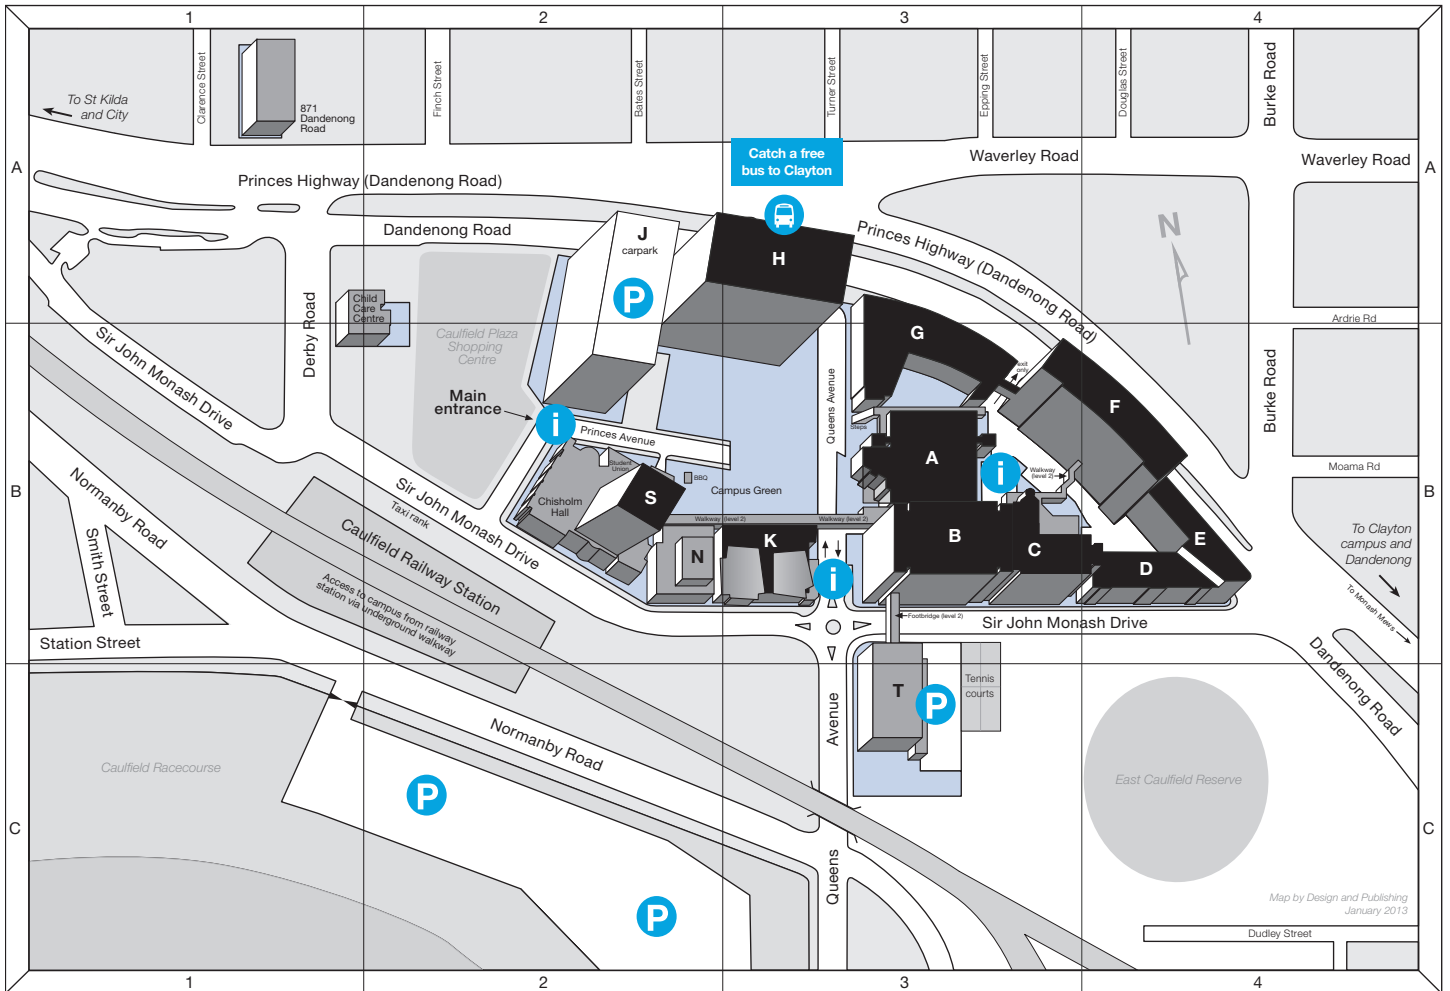

CAULFIELD CAMPUS MAP

BUILDING	MAP LOCATION
A Library (under refurbishment)	B3
B Scholarships, Admissions and Support Services	B3
C University Life Stop	B3
D	B4
E MADA	B4
F MADA	B4
G MADA	B3
H Monash Business School, Information Technology, Medicine, Nursing and Health Sciences (health sciences specialisations and social work)	A3
K Arts Graze on the Green	B3
S	B2

-  Free bus services will run all day between Caulfield and Clayton campuses.
-  There's free parking on campus during Open Day.
-  Program collection

Map by Design and Publishing
January 2013