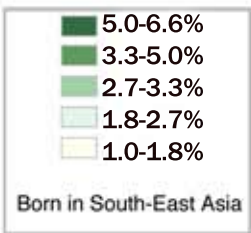

# PEOPLE BORN IN SOUTH-EAST ASIA, BRISBANE 2011

Counting: Percentage of Total Population, Place of Usual Residence in SA3 Statistical Areas

This product uses a generalised version of ABS geographic boundaries. This removes some of the detail in the boundaries including very small islands and reduces the file size which enables the application to run more efficiently. More information on this is available in the TableBuilder Manual. The exact ASGS and ASGC boundaries are available from the ABS Statistical Geography Portal, [www.abs.gov.au/geography](http://www.abs.gov.au/geography)