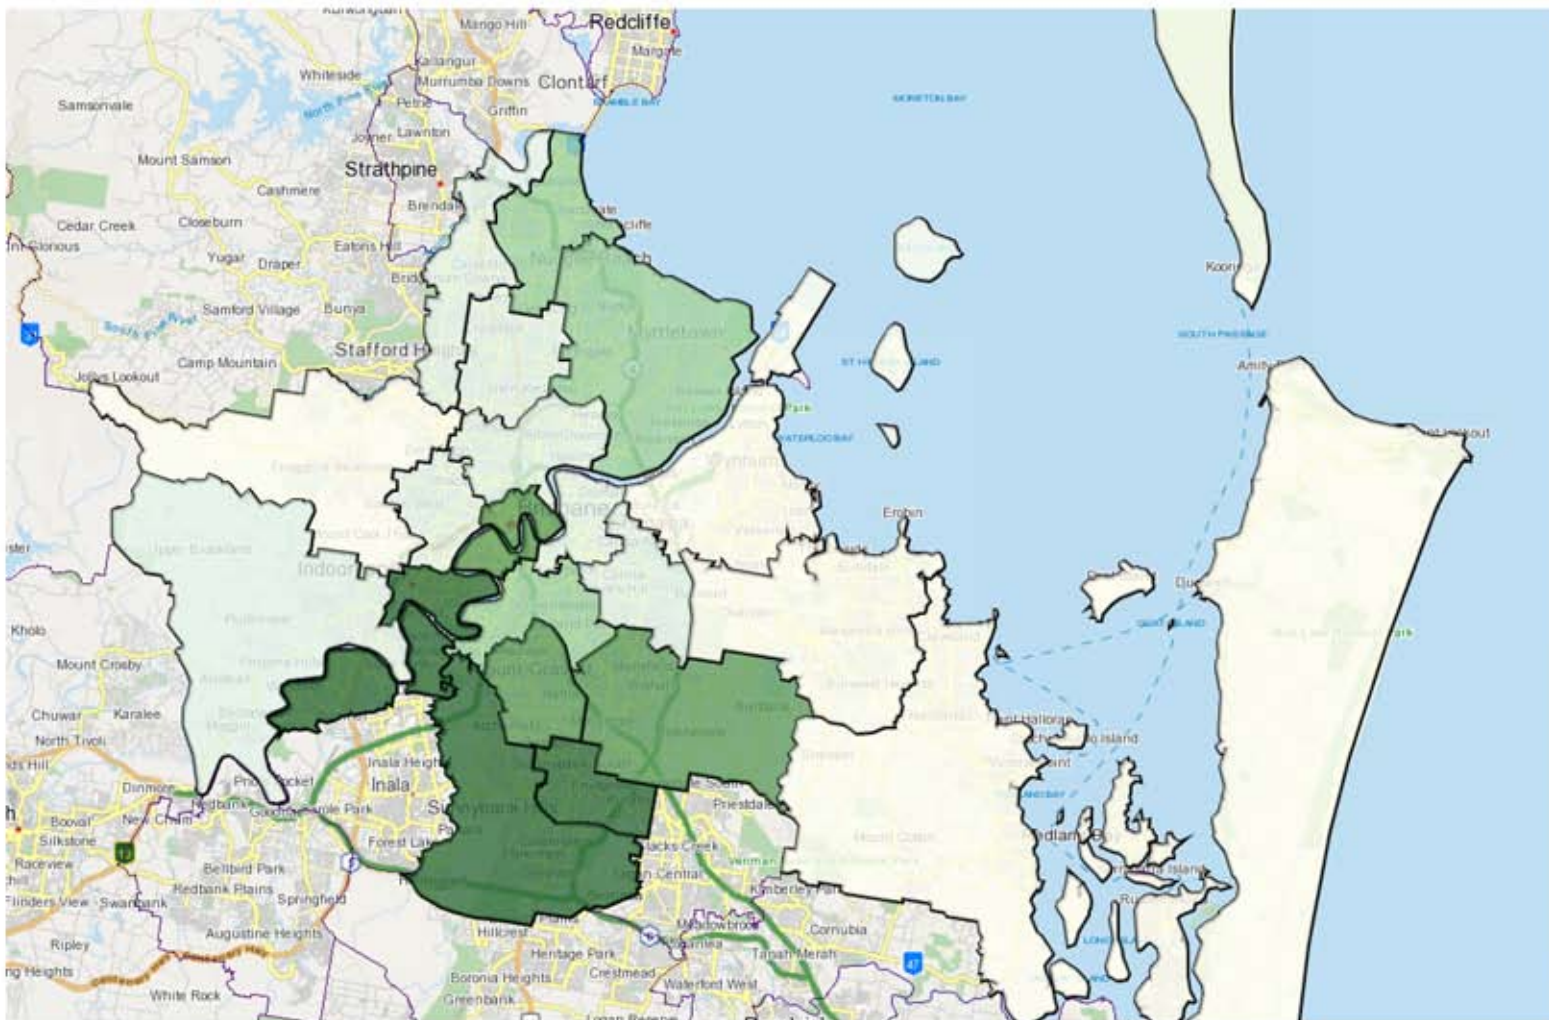

# PEOPLE BORN IN SOUTH-EAST ASIA, BRISBANE 2011

Counting: Percentage of Total Population, Place of Usual Residence in SA3 Statistical Areas

This product uses a generalised version of ABS geographic boundaries. This removes some of the detail in the boundaries including very small islands and reduces the file size which enables the application to run more efficiently. More information on this is available in the TableBuilder Manual. The exact ASGS and ASGC boundaries are available from the ABS Statistical Geography Portal, [www.abs.gov.au/geography](http://www.abs.gov.au/geography)