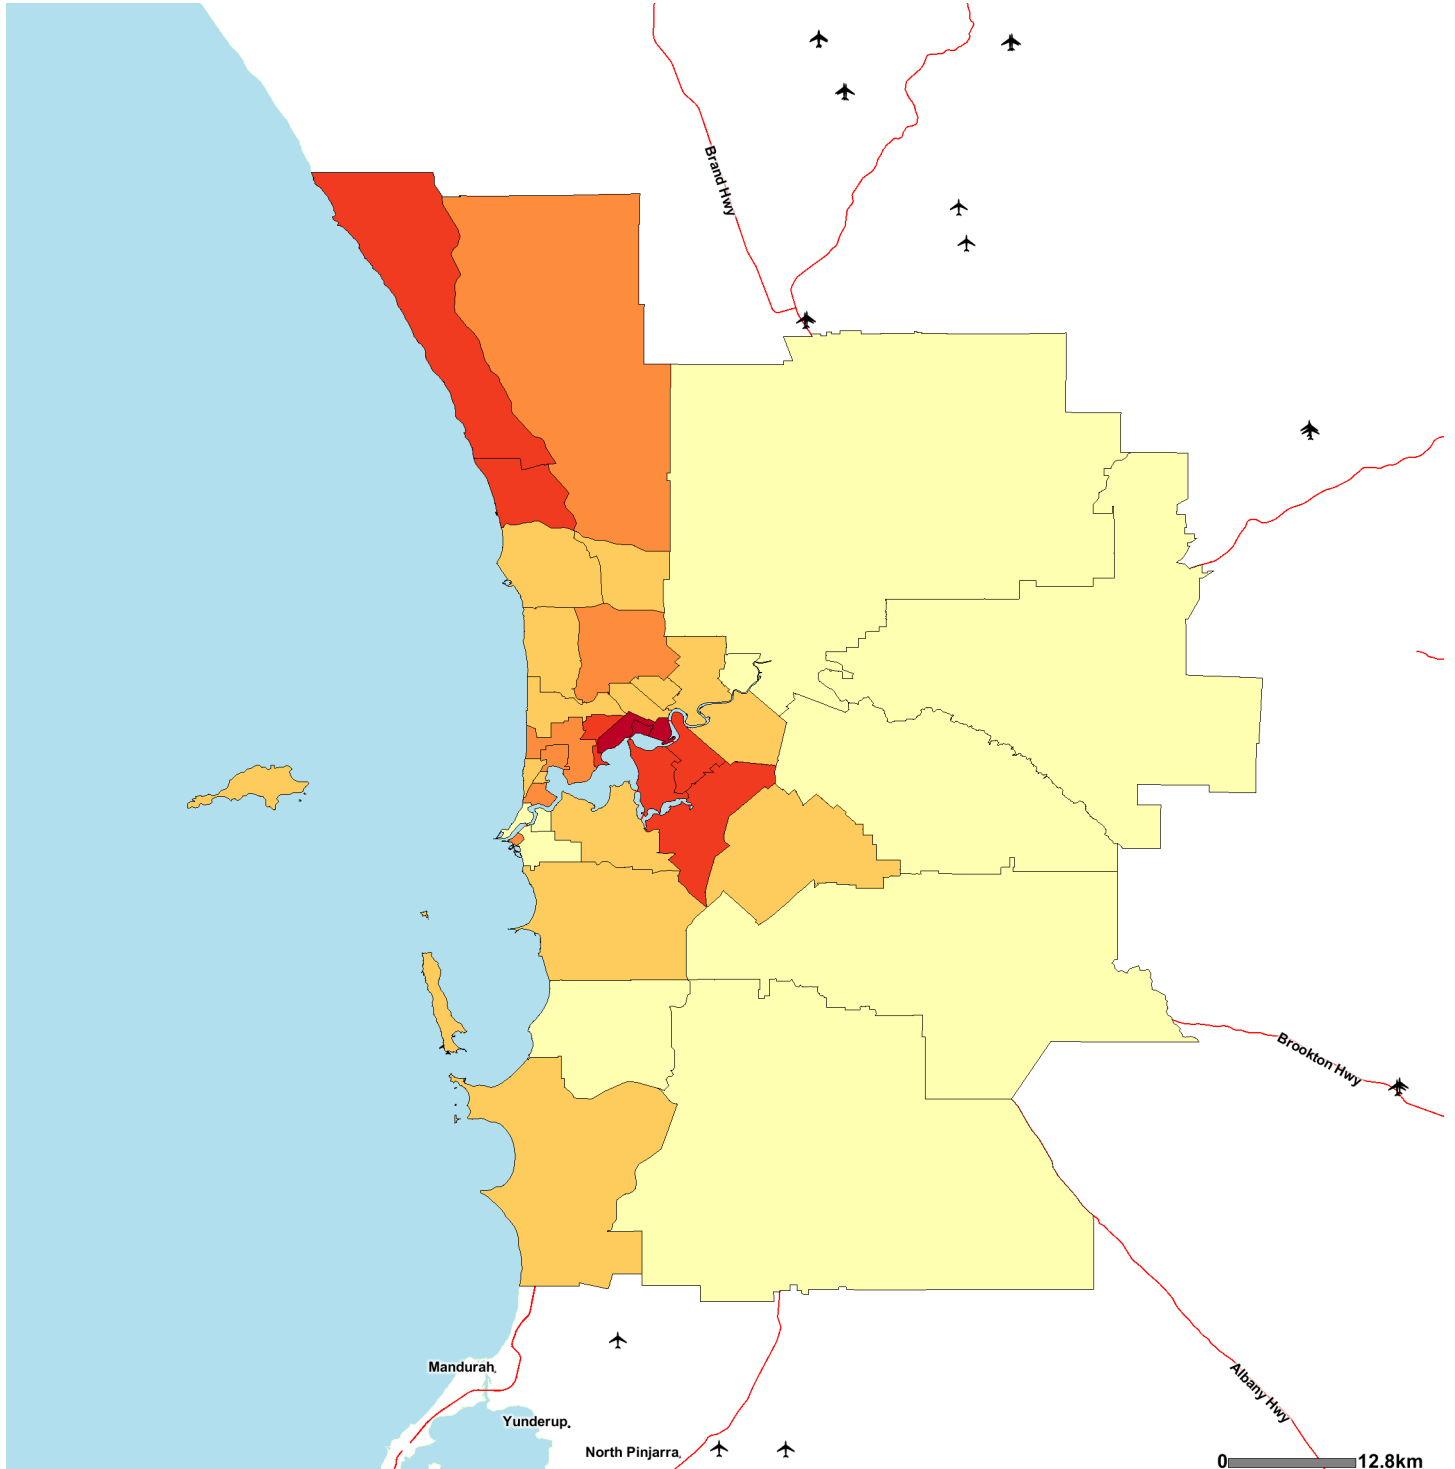

Recent Arrivals

Overseas born people arriving in Australia on, or after, 1 January 2001
 As a percentage of the total population
 Based on Place of Usual Residence, 2006
 Perth (Statistical Division) by Statistical Local Area

0 12.8km