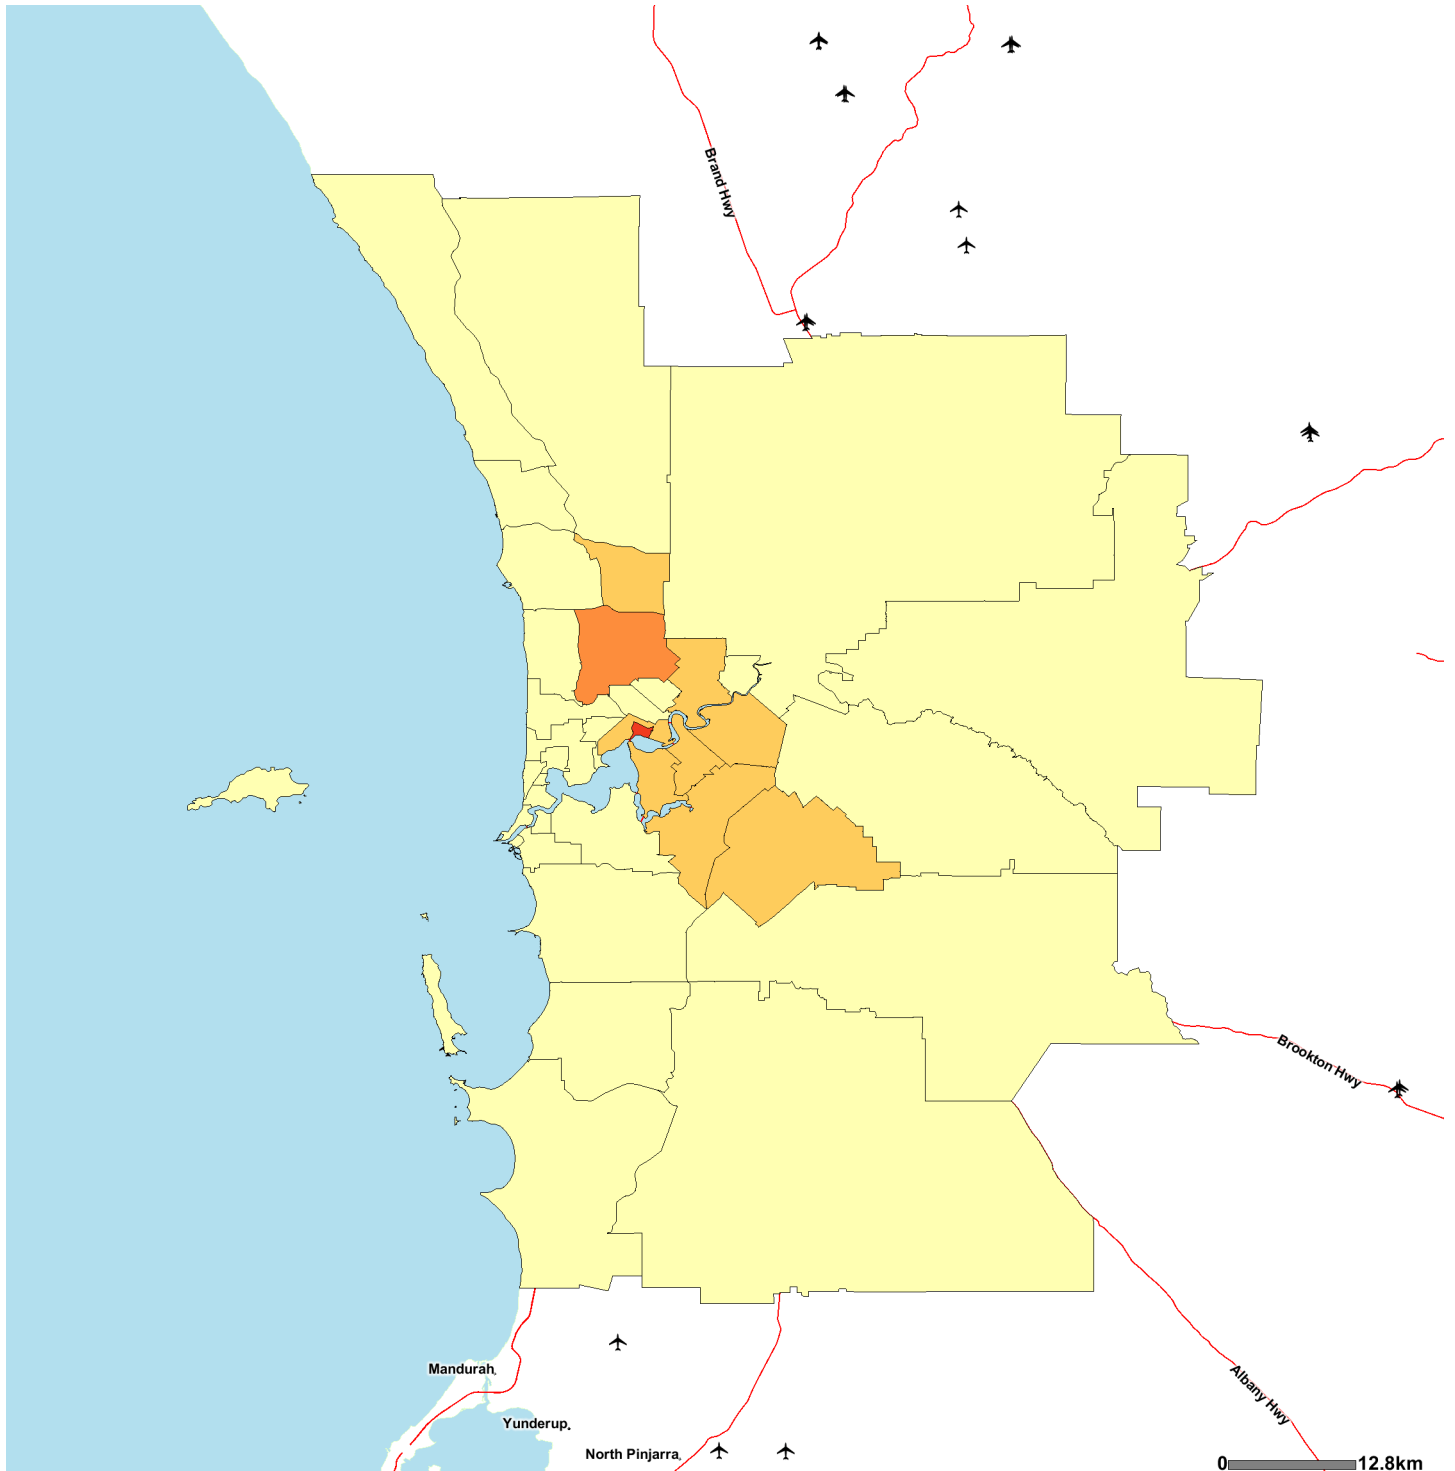

## People born in North Africa and the Middle East

As a percentage of the total population  
Based on Place of Usual Residence, 2006  
Perth (Statistical Division) by Statistical Local Area

0 12.8km