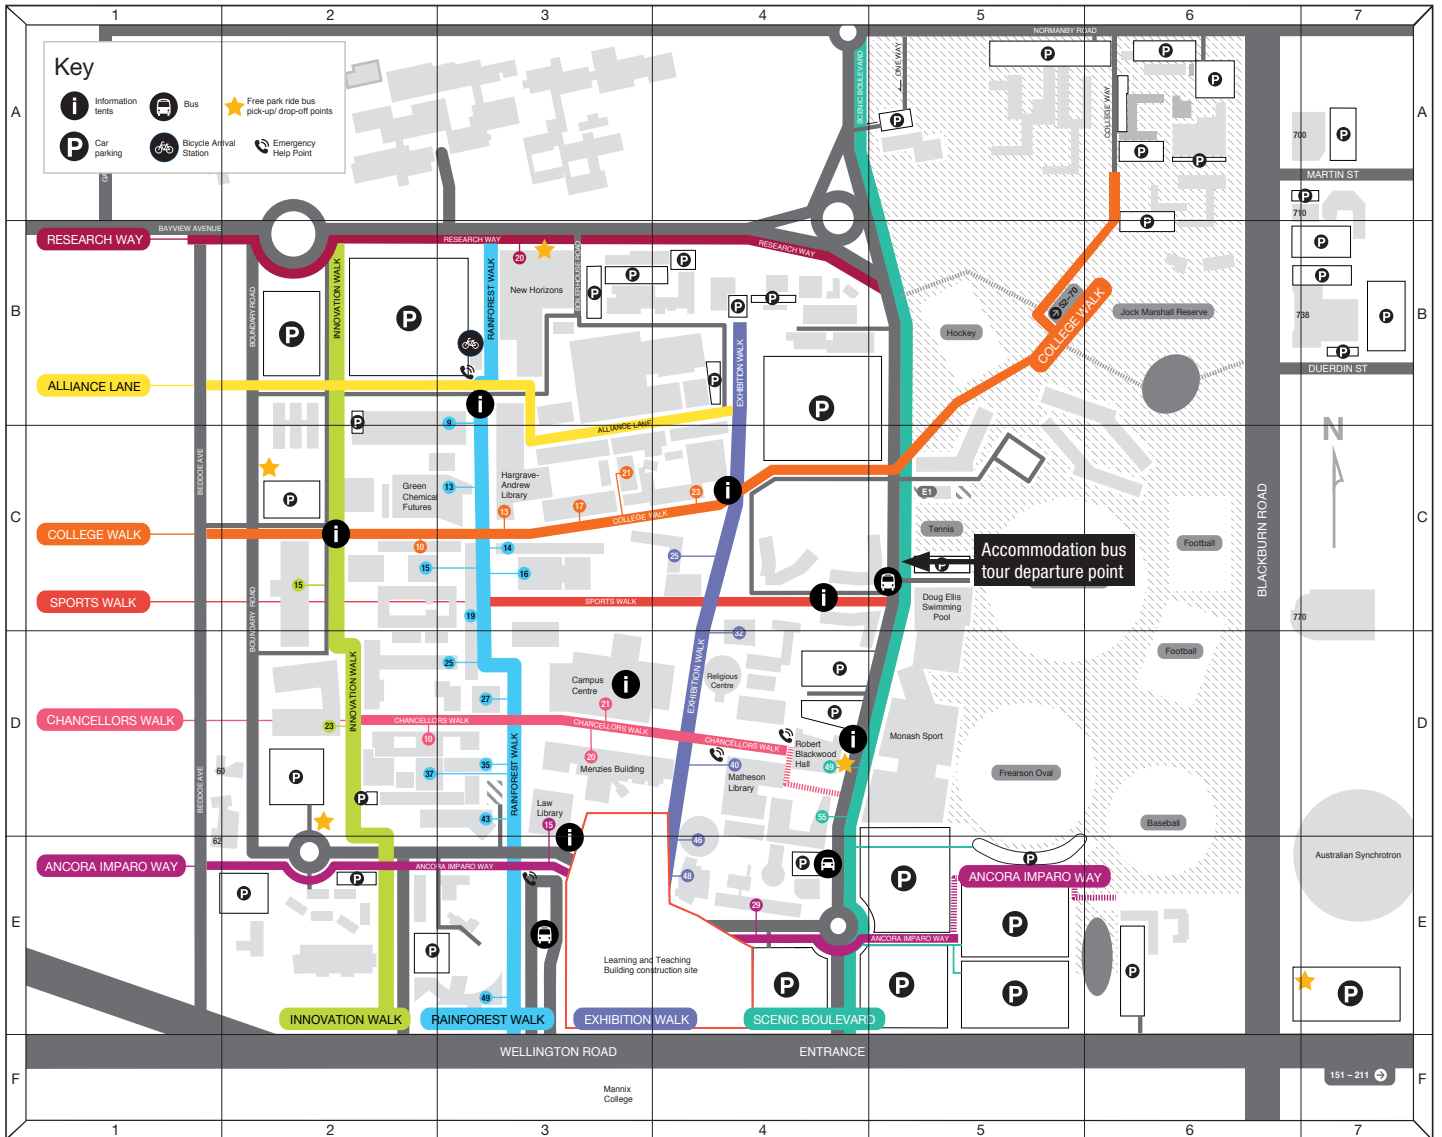

CLAYTON CAMPUS MAP

ADDRESS	MAP LOCATION
---------	--------------

General

15 Ancora Imparo Way	D3
29 Ancora Imparo Way	E4
21 Chancellors Walk, Campus Centre	D3
13 College Walk	C3
40 Exhibition Walk	D4
16 Rainforest Walk	C3
55 Scenic Boulevard	D4
University Life tent	D4

Business

20 Chancellors Walk	D3
46 Exhibition Walk	D4

Education

29 Ancora Imparo Way	E4
46 Exhibition Walk	D4

Engineering

21 College Walk	C3
23 College Walk	C3/4

Information Technology

25 Exhibition Walk	C4
--------------------	----

Law

15 Ancora Imparo Way	D3
20 Chancellors Walk	D3

Medicine, Nursing and Health Sciences

10 Chancellors Walk	D2
48 Exhibition Walk	E4
23 Innovation Walk	D2
27 Rainforest Walk	D3
35 Rainforest Walk	D3
37 Rainforest Walk	D3
43 Rainforest Walk	D3
49 Scenic Boulevard	D4

Pharmacy

32 Exhibition Walk	C4
--------------------	----

Science

10 College Walk	C2
9 Rainforest Walk	C2
13 Rainforest Walk	C3
14 Rainforest Walk	C3
15 Rainforest Walk	C2
16 Rainforest Walk	C3
19 Rainforest Walk	C3
25 Rainforest Walk	D3